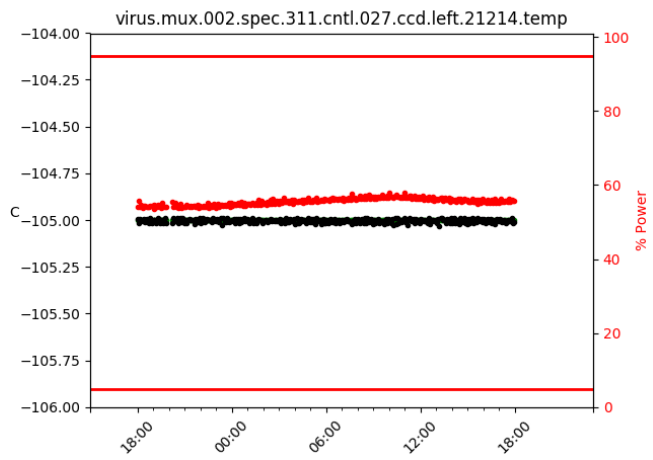

2 Spectrographs

2.1 Legend

For the Spectrograph Cryo plots the Black points are the cryo temperature reading and the Red points are the cryo pressure in Torr on a log scale with the scale on the right hand vertical axis.

For all Spectrograph Temperature plots, the Black points are the ccd temperature reading, the Green points are the ccd set point, and the Red points are the percentage heater power with the scale on the right hand vertical axis. The two straight Red lines are the 5% and 95% power levels for the heater.

2.2 lrs2

2.3 virus

3 Weather

4 Virus Enclosures

Virus Enclosure 1

Virus Enclosure 2

5 Server Up Time