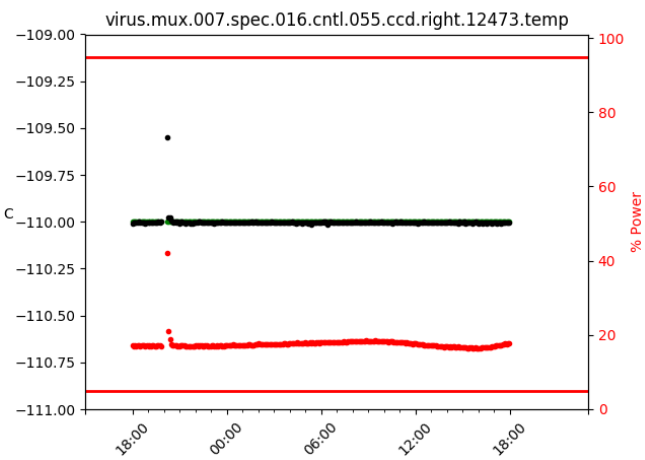

2 Spectrographs

2.1 Legend

For the Spectrograph Cryo plots the Black points are the cryo temperature reading and the Red points are the cryo pressure in Torr on a log scale with the scale on the right hand vertical axis.

For all Spectrograph Temperature plots, the Black points are the ccd temperature reading, the Green points are the ccd set point, and the Red points are the percentage heater power with the scale on the right hand vertical axis. The two straight Red lines are the 5% and 95% power levels for the heater.

2.2 lrs2

2.3 virus

3 Weather

4 Virus Enclosures

Virus Enclosure 1

Virus Enclosure 2

5 Server Up Time