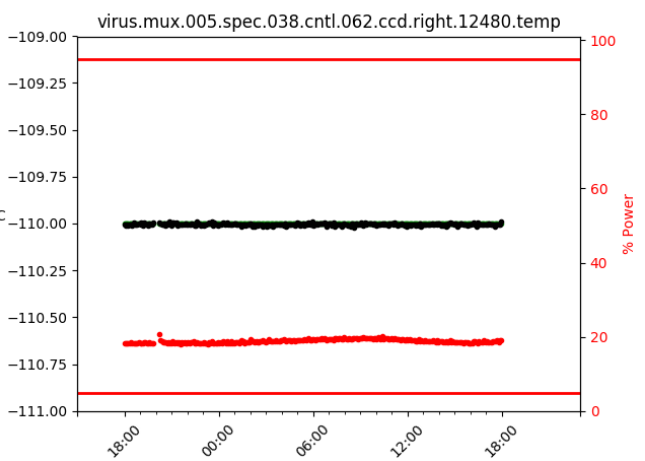

2 Spectrographs

2.1 Legend

For the Spectrograph Cryo plots the Black points are the cryo temperature reading and the Red points are the cryo pressure in Torr on a log scale with the scale on the right hand vertical axis.

For all Spectrograph Temperature plots, the Black points are the ccd temperature reading, the Green points are the ccd set point, and the Red points are the percentage heater power with the scale on the right hand vertical axis. The two straight Red lines are the 5% and 95% power levels for the heater.

2.2 lrs2

2.3 virus

3 Weather

4 Virus Enclosures

Virus Enclosure 1

Virus Enclosure 2

5 Server Up Time