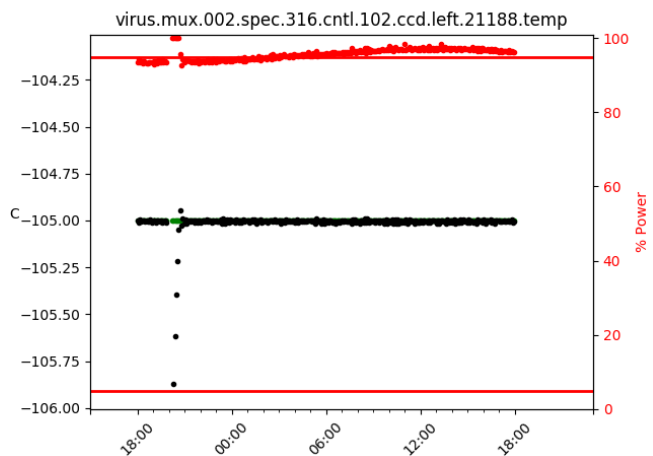

2 Spectrographs

2.1 Legend

For the Spectrograph Cryo plots the Black points are the cryo temperature reading and the Red points are the cryo pressure in Torr on a log scale with the scale on the right hand vertical axis.

For all Spectrograph Temperature plots, the Black points are the ccd temperature reading, the Green points are the ccd set point, and the Red points are the percentage heater power with the scale on the right hand vertical axis. The two straight Red lines are the 5% and 95% power levels for the heater.

2.2 lrs2

2.3 virus

3 Weather

4 Virus Enclosures

Virus Enclosure 1

Virus Enclosure 2

5 Server Up Time