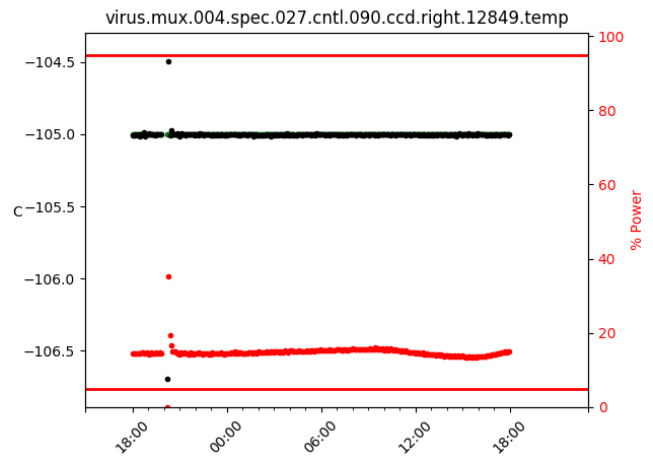

2 Spectrographs

2.1 Legend

For the Spectrograph Cryo plots the Black points are the cryo temperature reading and the Red points are the cryo pressure in Torr on a log scale with the scale on the right hand vertical axis.

For all Spectrograph Temperature plots, the Black points are the ccd temperature reading, the Green points are the ccd set point, and the Red points are the percentage heater power with the scale on the right hand vertical axis. The two straight Red lines are the 5% and 95% power levels for the heater.

2.2 lrs2

2.3 virus

3 Weather

4 Virus Enclosures

Virus Enclosure 1

Virus Enclosure 2

5 Server Up Time