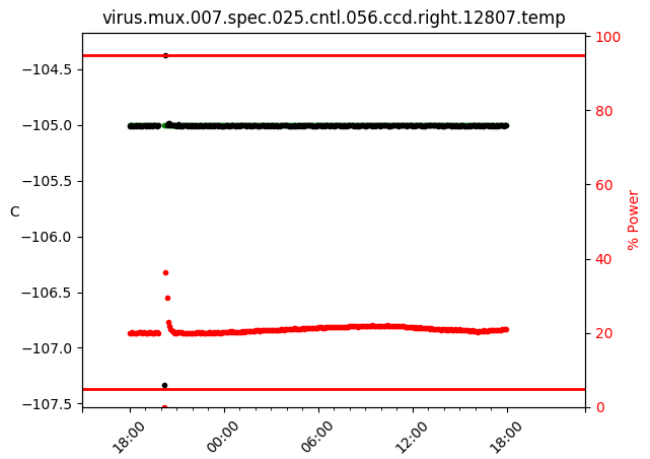

2 Spectrographs

2.1 Legend

For the Spectrograph Cryo plots the Black points are the cryo temperature reading and the Red points are the cryo pressure in Torr on a log scale with the scale on the right hand vertical axis.

For all Spectrograph Temperature plots, the Black points are the ccd temperature reading, the Green points are the ccd set point, and the Red points are the percentage heater power with the scale on the right hand vertical axis. The two straight Red lines are the 5% and 95% power levels for the heater.

2.2 lrs2

2.3 virus

3 Weather

4 Virus Enclosures

Virus Enclosure 1

Virus Enclosure 2

5 Server Up Time