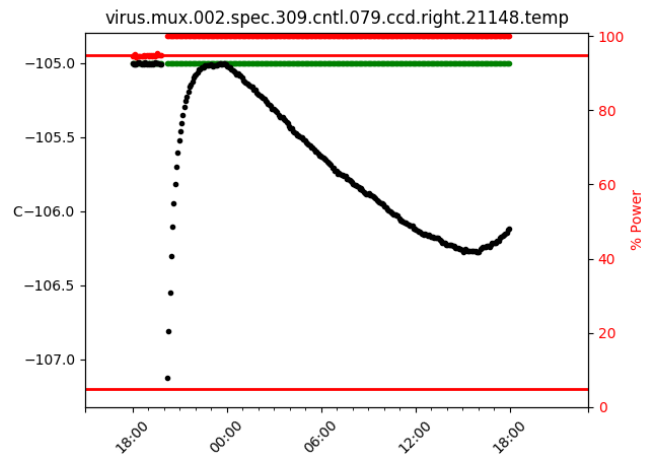

2 Spectrographs

2.1 Legend

For the Spectrograph Cryo plots the Black points are the cryo temperature reading and the Red points are the cryo pressure in Torr on a log scale with the scale on the right hand vertical axis.

For all Spectrograph Temperature plots, the Black points are the ccd temperature reading, the Green points are the ccd set point, and the Red points are the percentage heater power with the scale on the right hand vertical axis. The two straight Red lines are the 5% and 95% power levels for the heater.

2.2 lrs2

2.3 virus

3 Weather

4 Virus Enclosures

Virus Enclosure 1

Virus Enclosure 2

5 Server Up Time