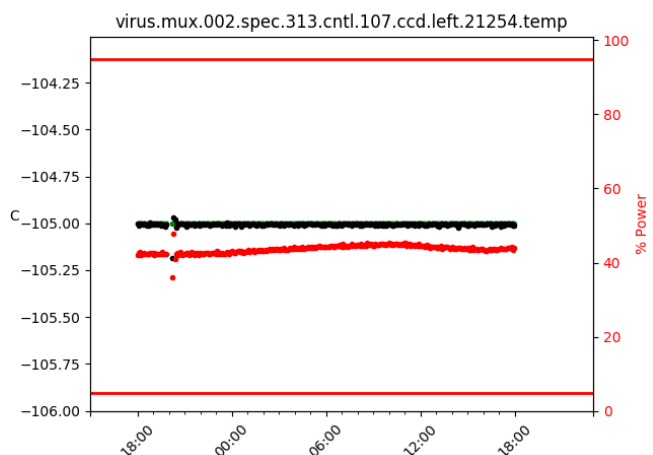

2 Spectrographs

2.1 Legend

For the Spectrograph Cryo plots the Black points are the cryo temperature reading and the Red points are the cryo pressure in Torr on a log scale with the scale on the right hand vertical axis.

For all Spectrograph Temperature plots, the Black points are the ccd temperature reading, the Green points are the ccd set point, and the Red points are the percentage heater power with the scale on the right hand vertical axis. The two straight Red lines are the 5% and 95% power levels for the heater.

2.2 lrs2

2.3 virus

3 Weather

4 Virus Enclosures

Virus Enclosure 1

Virus Enclosure 2

5 Server Up Time