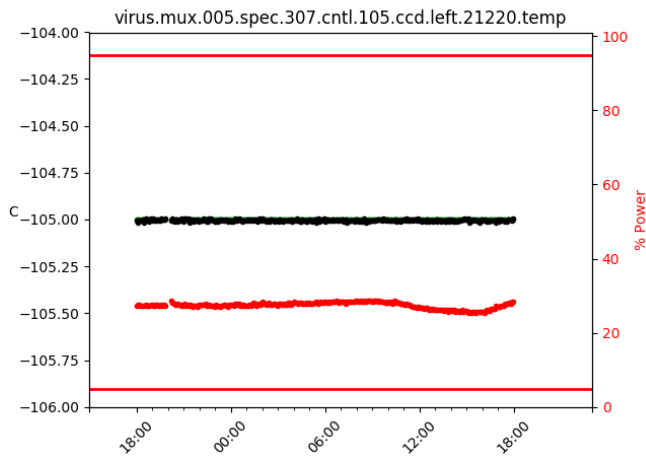

2 Spectrographs

2.1 Legend

For the Spectrograph Cryo plots the Black points are the cryo temperature reading and the Red points are the cryo pressure in Torr on a log scale with the scale on the right hand vertical axis.

For all Spectrograph Temperature plots, the Black points are the ccd temperature reading, the Green points are the ccd set point, and the Red points are the percentage heater power with the scale on the right hand vertical axis. The two straight Red lines are the 5% and 95% power levels for the heater.

2.2 lrs2

2.3 virus

3 Weather

4 Virus Enclosures

Virus Enclosure 1

Virus Enclosure 2

5 Server Up Time