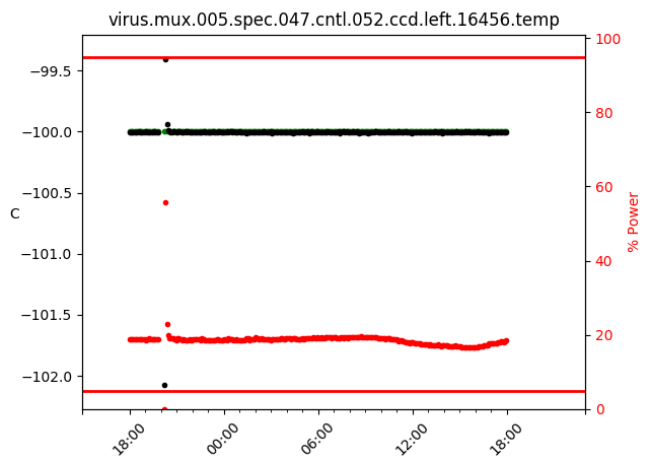

2 Spectrographs

2.1 Legend

For the Spectrograph Cryo plots the Black points are the cryo temperature reading and the Red points are the cryo pressure in Torr on a log scale with the scale on the right hand vertical axis.

For all Spectrograph Temperature plots, the Black points are the ccd temperature reading, the Green points are the ccd set point, and the Red points are the percentage heater power with the scale on the right hand vertical axis. The two straight Red lines are the 5% and 95% power levels for the heater.

2.2 lrs2

2.3 virus

3 Weather

4 Virus Enclosures

Virus Enclosure 1

Virus Enclosure 2

5 Server Up Time