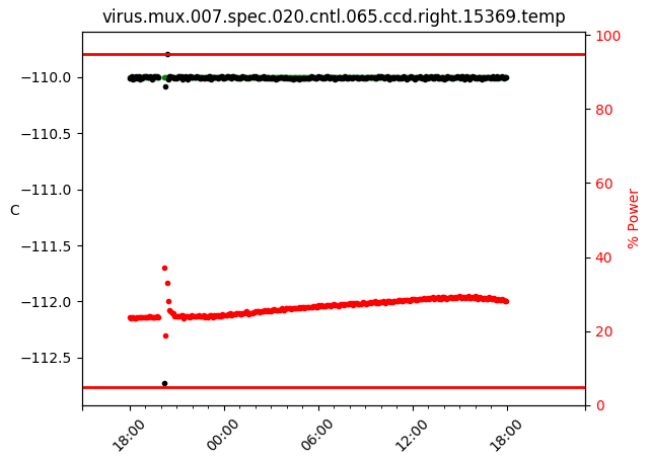

2 Spectrographs

2.1 Legend

For the Spectrograph Cryo plots the Black points are the cryo temperature reading and the Red points are the cryo pressure in Torr on a log scale with the scale on the right hand vertical axis.

For all Spectrograph Temperature plots, the Black points are the ccd temperature reading, the Green points are the ccd set point, and the Red points are the percentage heater power with the scale on the right hand vertical axis. The two straight Red lines are the 5% and 95% power levels for the heater.

2.2 lrs2

2.3 virus

3 Weather

4 Virus Enclosures

Virus Enclosure 1

Virus Enclosure 2

5 Server Up Time