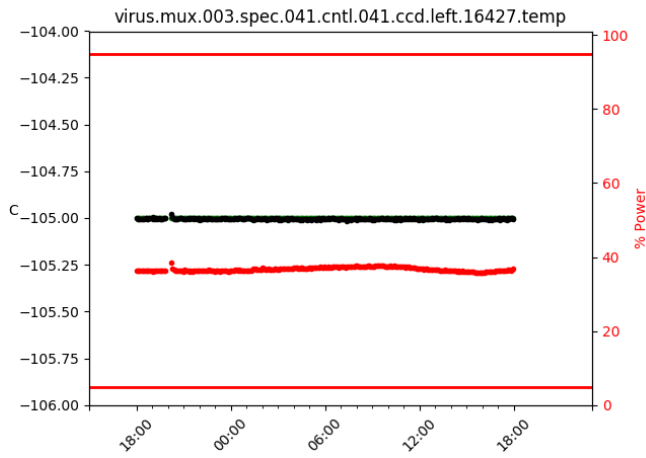

2 Spectrographs

2.1 Legend

For the Spectrograph Cryo plots the Black points are the cryo temperature reading and the Red points are the cryo pressure in Torr on a log scale with the scale on the right hand vertical axis.

For all Spectrograph Temperature plots, the Black points are the ccd temperature reading, the Green points are the ccd set point, and the Red points are the percentage heater power with the scale on the right hand vertical axis. The two straight Red lines are the 5% and 95% power levels for the heater.

2.2 lrs2

2.3 virus

3 Weather

4 Virus Enclosures

Virus Enclosure 1

Virus Enclosure 2

5 Server Up Time