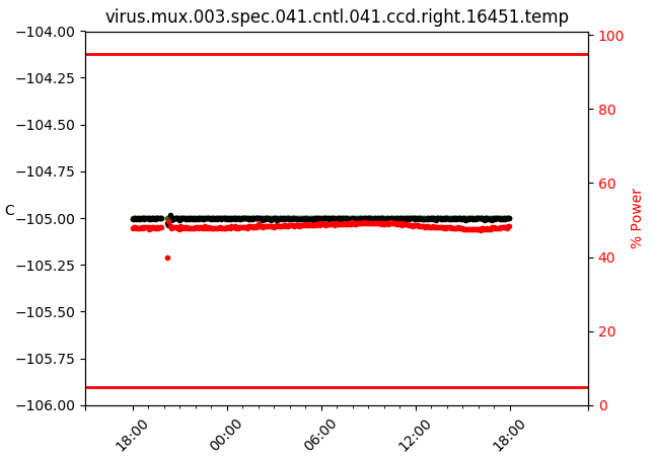

2 Spectrographs

2.1 Legend

For the Spectrograph Cryo plots the Black points are the cryo temperature reading and the Red points are the cryo pressure in Torr on a log scale with the scale on the right hand vertical axis.

For all Spectrograph Temperature plots, the Black points are the ccd temperature reading, the Green points are the ccd set point, and the Red points are the percentage heater power with the scale on the right hand vertical axis. The two straight Red lines are the 5% and 95% power levels for the heater.

2.2 lrs2

2.3 virus

3 Weather

4 Virus Enclosures

Virus Enclosure 1

Virus Enclosure 2

5 Server Up Time