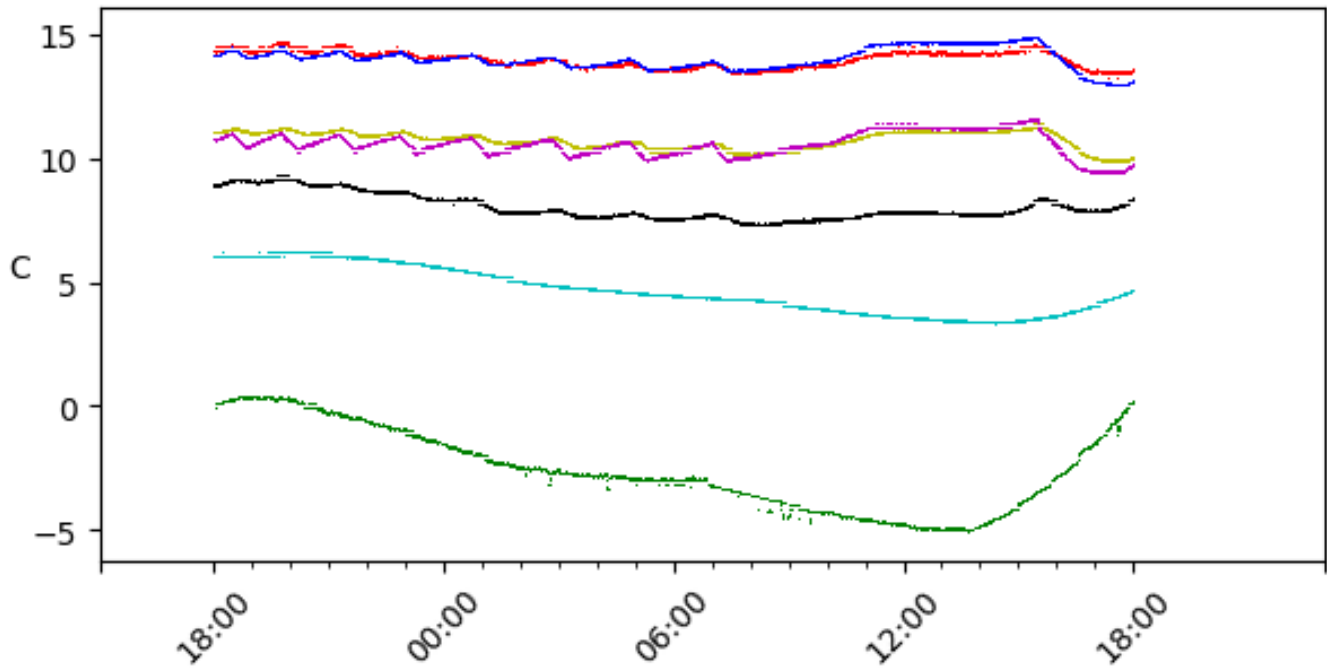

2 Spectrographs

2.1 Legend

For the Spectrograph Cryo plots the Black points are the cryo temperature reading and the Red points are the cryo pressure in Torr on a log scale with the scale on the right hand vertical axis.

For all Spectrograph Temperature plots, the Black points are the ccd temperature reading, the Green points are the ccd set point, and the Red points are the percentage heater power with the scale on the right hand vertical axis. The two straight Red lines are the 5% and 95% power levels for the heater.

2.2 lrs2

2.3 virus

3 Weather

4 Virus Enclosures

Virus Enclosure 1

Virus Enclosure 2

5 Server Up Time