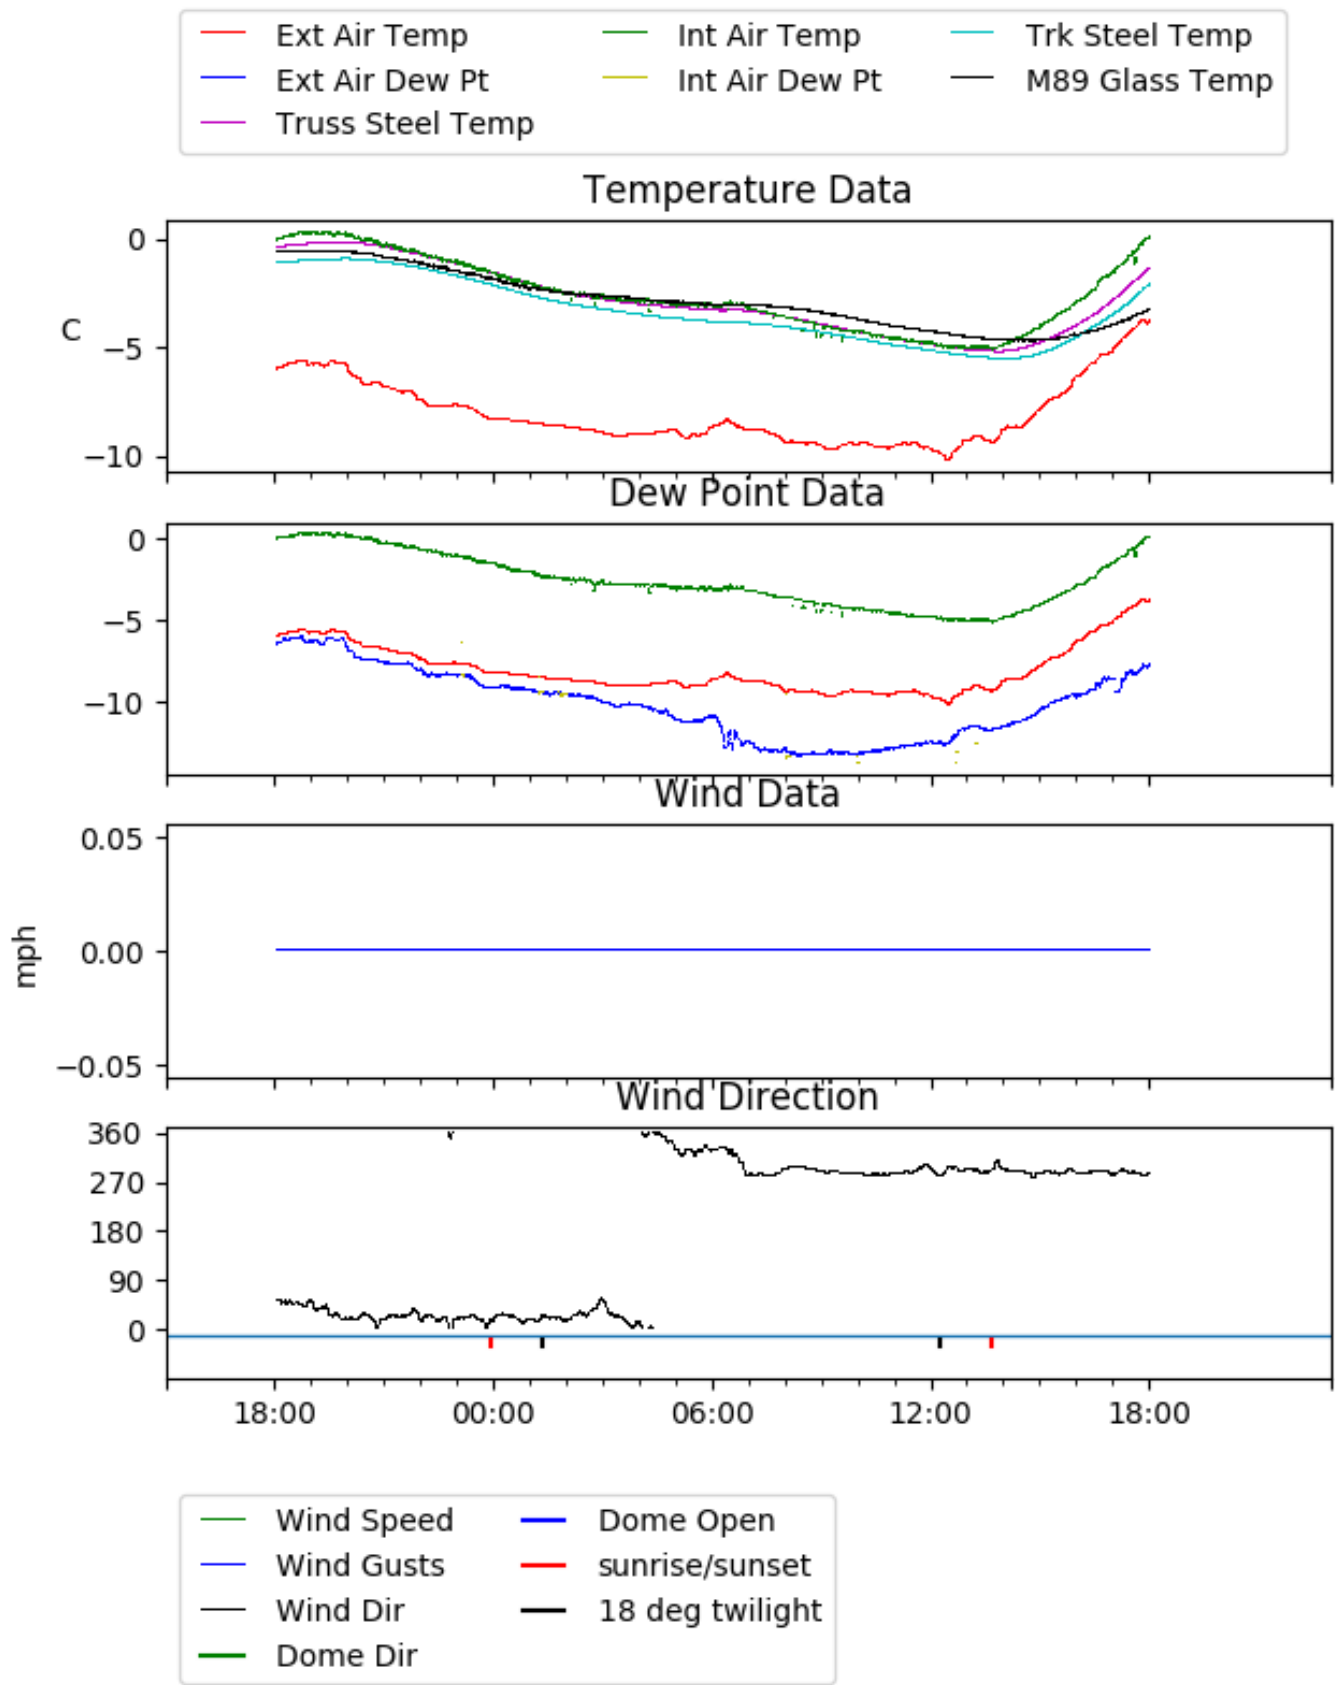

2 Spectrographs

2.1 Legend

For the Spectrograph Cryo plots the Black points are the cryo temperature reading and the Red points are the cryo pressure in Torr on a log scale with the scale on the right hand vertical axis.

For all Spectrograph Temperature plots, the Black points are the ccd temperature reading, the Green points are the ccd set point, and the Red points are the percentage heater power with the scale on the right hand vertical axis. The two straight Red lines are the 5% and 95% power levels for the heater.

2.2 lrs2

2.3 virus

3 Weather

4 Virus Enclosures

Virus Enclosure 1

Virus Enclosure 2

5 Server Up Time