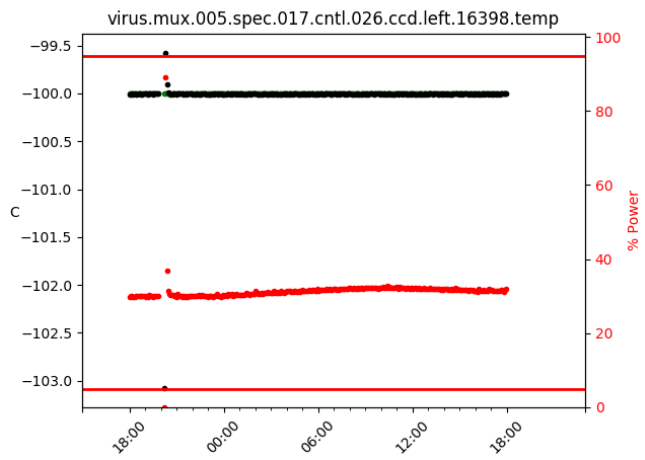

2 Spectrographs

2.1 Legend

For the Spectrograph Cryo plots the Black points are the cryo temperature reading and the Red points are the cryo pressure in Torr on a log scale with the scale on the right hand vertical axis.

For all Spectrograph Temperature plots, the Black points are the ccd temperature reading, the Green points are the ccd set point, and the Red points are the percentage heater power with the scale on the right hand vertical axis. The two straight Red lines are the 5% and 95% power levels for the heater.

2.2 lrs2

2.3 virus

3 Weather

4 Virus Enclosures

Virus Enclosure 1

Virus Enclosure 2

5 Server Up Time