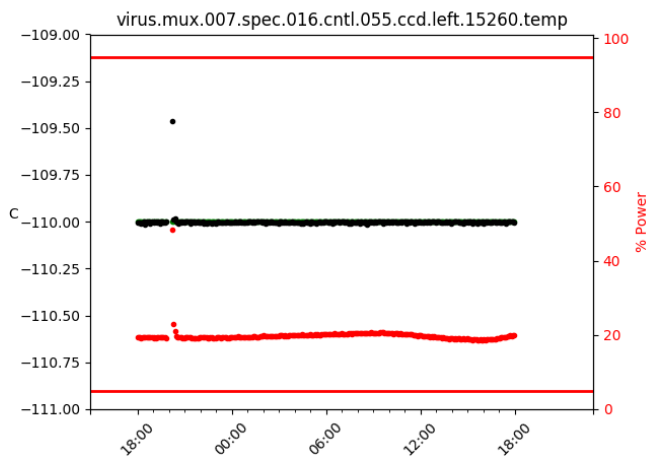

2 Spectrographs

2.1 Legend

For the Spectrograph Cryo plots the Black points are the cryo temperature reading and the Red points are the cryo pressure in Torr on a log scale with the scale on the right hand vertical axis.

For all Spectrograph Temperature plots, the Black points are the ccd temperature reading, the Green points are the ccd set point, and the Red points are the percentage heater power with the scale on the right hand vertical axis. The two straight Red lines are the 5% and 95% power levels for the heater.

2.2 lrs2

2.3 virus

3 Weather

4 Virus Enclosures

Virus Enclosure 1

Virus Enclosure 2

5 Server Up Time