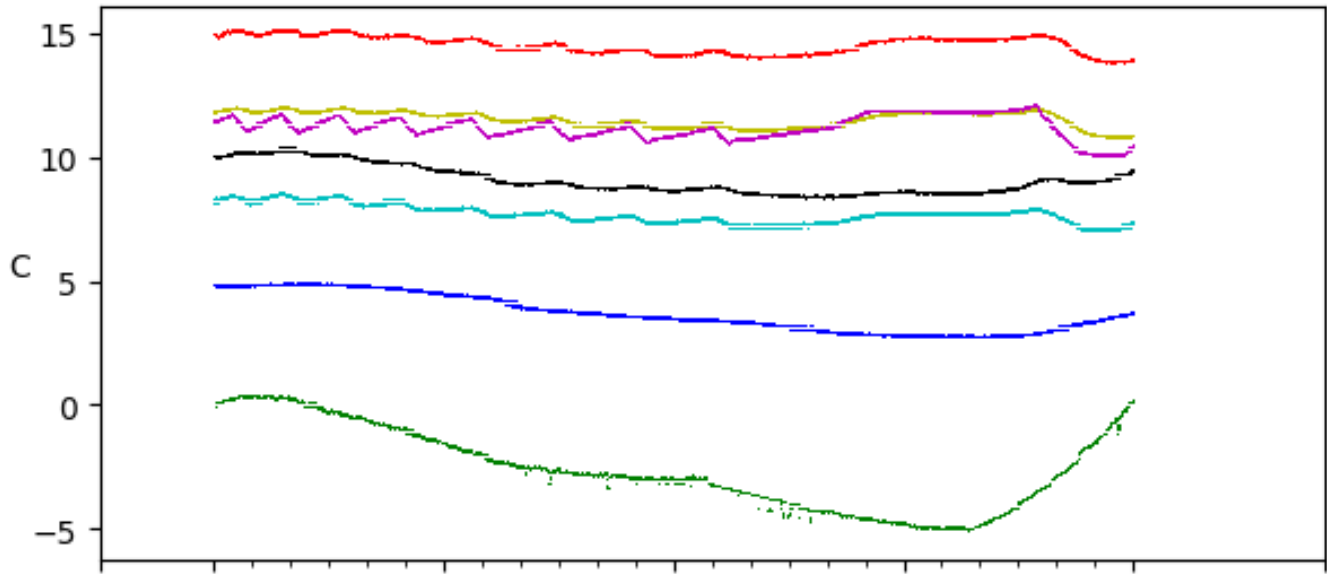

2 Spectrographs

2.1 Legend

For the Spectrograph Cryo plots the Black points are the cryo temperature reading and the Red points are the cryo pressure in Torr on a log scale with the scale on the right hand vertical axis.

For all Spectrograph Temperature plots, the Black points are the ccd temperature reading, the Green points are the ccd set point, and the Red points are the percentage heater power with the scale on the right hand vertical axis. The two straight Red lines are the 5% and 95% power levels for the heater.

2.2 lrs2

2.3 virus

3 Weather

4 Virus Enclosures

Virus Enclosure 1

Virus Enclosure 2

5 Server Up Time