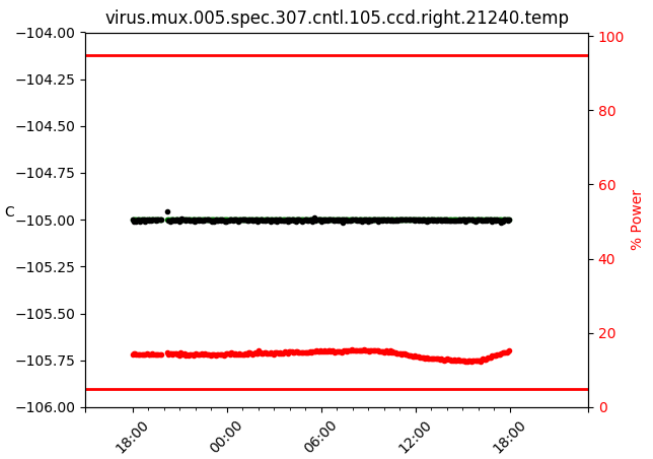

2 Spectrographs

2.1 Legend

For the Spectrograph Cryo plots the Black points are the cryo temperature reading and the Red points are the cryo pressure in Torr on a log scale with the scale on the right hand vertical axis.

For all Spectrograph Temperature plots, the Black points are the ccd temperature reading, the Green points are the ccd set point, and the Red points are the percentage heater power with the scale on the right hand vertical axis. The two straight Red lines are the 5% and 95% power levels for the heater.

2.2 lrs2

2.3 virus

3 Weather

4 Virus Enclosures

Virus Enclosure 1

Virus Enclosure 2

5 Server Up Time