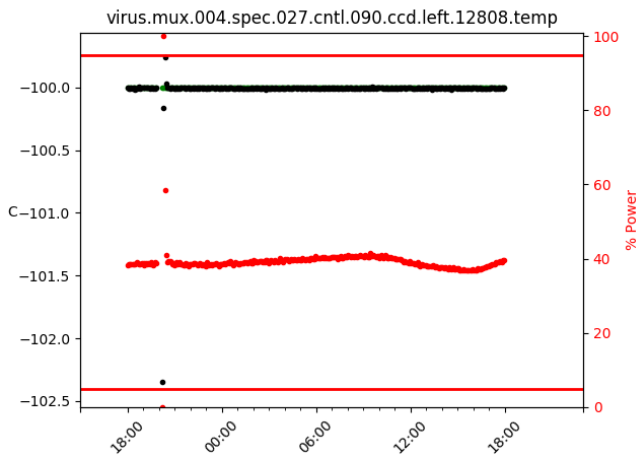

2 Spectrographs

2.1 Legend

For the Spectrograph Cryo plots the Black points are the cryo temperature reading and the Red points are the cryo pressure in Torr on a log scale with the scale on the right hand vertical axis.

For all Spectrograph Temperature plots, the Black points are the ccd temperature reading, the Green points are the ccd set point, and the Red points are the percentage heater power with the scale on the right hand vertical axis. The two straight Red lines are the 5% and 95% power levels for the heater.

2.2 lrs2

2.3 virus

3 Weather

4 Virus Enclosures

Virus Enclosure 1

Virus Enclosure 2

5 Server Up Time