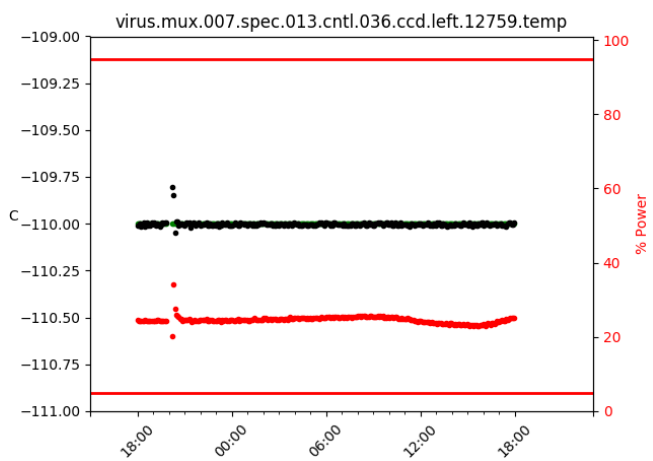

2 Spectrographs

2.1 Legend

For the Spectrograph Cryo plots the Black points are the cryo temperature reading and the Red points are the cryo pressure in Torr on a log scale with the scale on the right hand vertical axis.

For all Spectrograph Temperature plots, the Black points are the ccd temperature reading, the Green points are the ccd set point, and the Red points are the percentage heater power with the scale on the right hand vertical axis. The two straight Red lines are the 5% and 95% power levels for the heater.

2.2 lrs2

2.3 virus

3 Weather

4 Virus Enclosures

Virus Enclosure 1

Virus Enclosure 2

5 Server Up Time