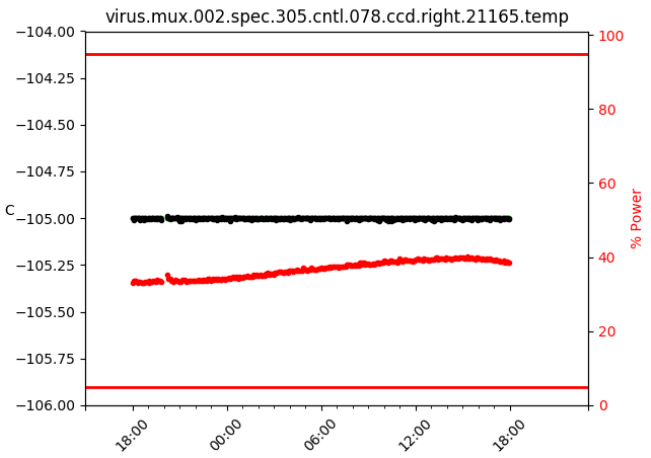

2 Spectrographs

2.1 Legend

For the Spectrograph Cryo plots the Black points are the cryo temperature reading and the Red points are the cryo pressure in Torr on a log scale with the scale on the right hand vertical axis.

For all Spectrograph Temperature plots, the Black points are the ccd temperature reading, the Green points are the ccd set point, and the Red points are the percentage heater power with the scale on the right hand vertical axis. The two straight Red lines are the 5% and 95% power levels for the heater.

2.2 lrs2

2.3 virus

3 Weather

4 Virus Enclosures

Virus Enclosure 1

Virus Enclosure 2

5 Server Up Time