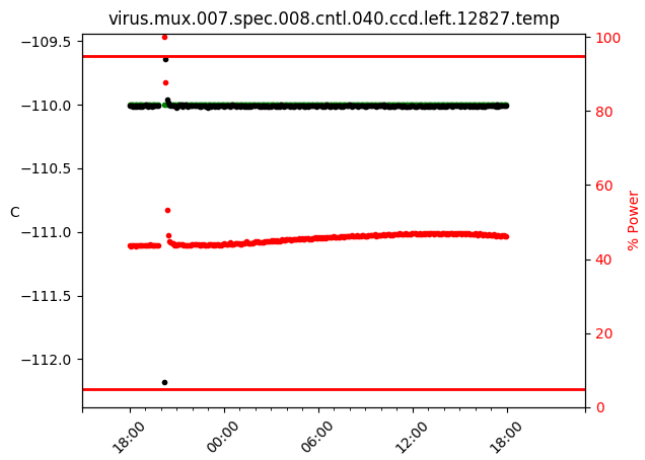

2 Spectrographs

2.1 Legend

For the Spectrograph Cryo plots the Black points are the cryo temperature reading and the Red points are the cryo pressure in Torr on a log scale with the scale on the right hand vertical axis.

For all Spectrograph Temperature plots, the Black points are the ccd temperature reading, the Green points are the ccd set point, and the Red points are the percentage heater power with the scale on the right hand vertical axis. The two straight Red lines are the 5% and 95% power levels for the heater.

2.2 lrs2

2.3 virus

3 Weather

4 Virus Enclosures

Virus Enclosure 1

Virus Enclosure 2

5 Server Up Time