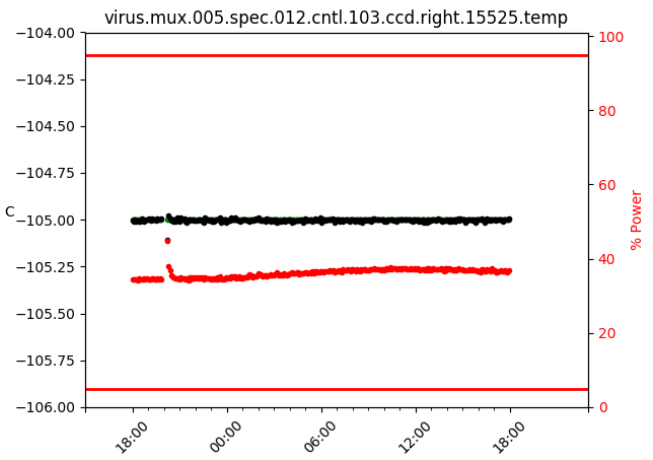

2 Spectrographs

2.1 Legend

For the Spectrograph Cryo plots the Black points are the cryo temperature reading and the Red points are the cryo pressure in Torr on a log scale with the scale on the right hand vertical axis.

For all Spectrograph Temperature plots, the Black points are the ccd temperature reading, the Green points are the ccd set point, and the Red points are the percentage heater power with the scale on the right hand vertical axis. The two straight Red lines are the 5% and 95% power levels for the heater.

2.2 lrs2

2.3 virus

3 Weather

4 Virus Enclosures

Virus Enclosure 1

Virus Enclosure 2

5 Server Up Time