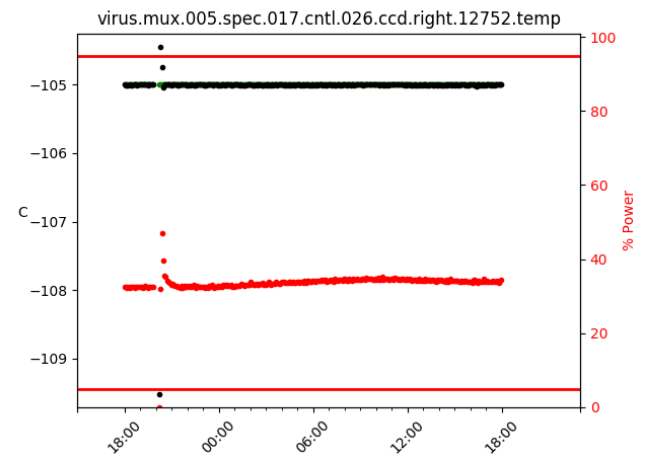

2 Spectrographs

2.1 Legend

For the Spectrograph Cryo plots the Black points are the cryo temperature reading and the Red points are the cryo pressure in Torr on a log scale with the scale on the right hand vertical axis.

For all Spectrograph Temperature plots, the Black points are the ccd temperature reading, the Green points are the ccd set point, and the Red points are the percentage heater power with the scale on the right hand vertical axis. The two straight Red lines are the 5% and 95% power levels for the heater.

2.2 lrs2

2.3 virus

3 Weather

4 Virus Enclosures

Virus Enclosure 1

Virus Enclosure 2

5 Server Up Time