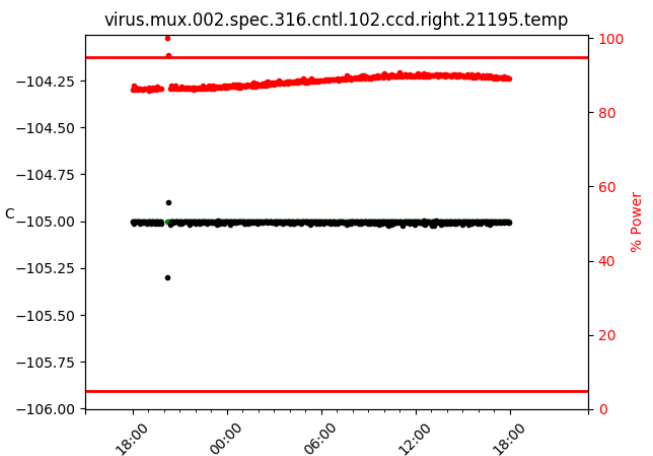

2 Spectrographs

2.1 Legend

For the Spectrograph Cryo plots the Black points are the cryo temperature reading and the Red points are the cryo pressure in Torr on a log scale with the scale on the right hand vertical axis.

For all Spectrograph Temperature plots, the Black points are the ccd temperature reading, the Green points are the ccd set point, and the Red points are the percentage heater power with the scale on the right hand vertical axis. The two straight Red lines are the 5% and 95% power levels for the heater.

2.2 lrs2

2.3 virus

3 Weather

4 Virus Enclosures

Virus Enclosure 1

Virus Enclosure 2

5 Server Up Time