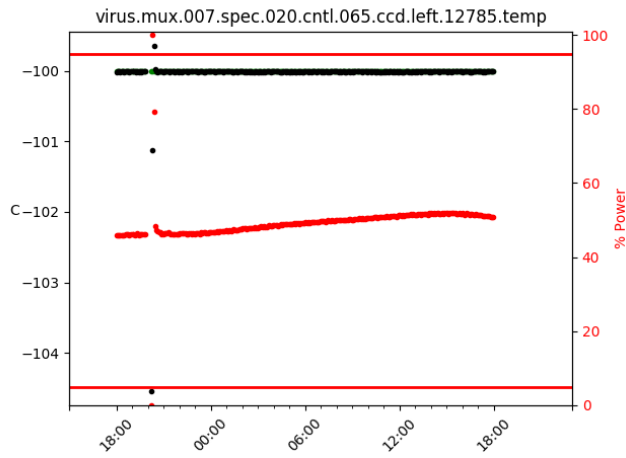

2 Spectrographs

2.1 Legend

For the Spectrograph Cryo plots the Black points are the cryo temperature reading and the Red points are the cryo pressure in Torr on a log scale with the scale on the right hand vertical axis.

For all Spectrograph Temperature plots, the Black points are the ccd temperature reading, the Green points are the ccd set point, and the Red points are the percentage heater power with the scale on the right hand vertical axis. The two straight Red lines are the 5% and 95% power levels for the heater.

2.2 lrs2

2.3 virus

3 Weather

4 Virus Enclosures

Virus Enclosure 1

Virus Enclosure 2

5 Server Up Time