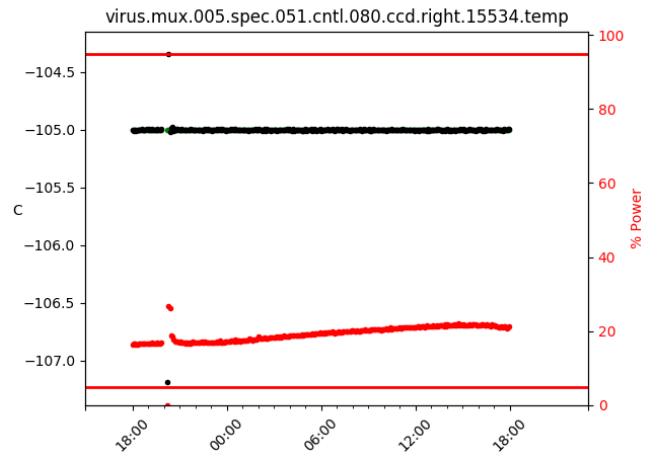

2 Spectrographs

2.1 Legend

For the Spectrograph Cryo plots the Black points are the cryo temperature reading and the Red points are the cryo pressure in Torr on a log scale with the scale on the right hand vertical axis.

For all Spectrograph Temperature plots, the Black points are the ccd temperature reading, the Green points are the ccd set point, and the Red points are the percentage heater power with the scale on the right hand vertical axis. The two straight Red lines are the 5% and 95% power levels for the heater.

2.2 lrs2

2.3 virus

3 Weather

4 Virus Enclosures

Virus Enclosure 1

Virus Enclosure 2

5 Server Up Time