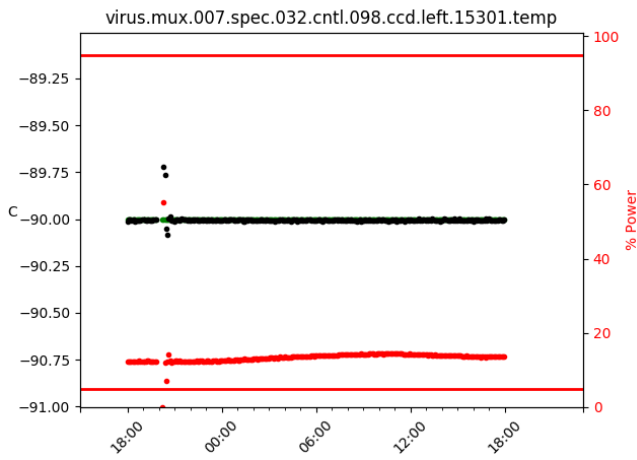

2 Spectrographs

2.1 Legend

For the Spectrograph Cryo plots the Black points are the cryo temperature reading and the Red points are the cryo pressure in Torr on a log scale with the scale on the right hand vertical axis.

For all Spectrograph Temperature plots, the Black points are the ccd temperature reading, the Green points are the ccd set point, and the Red points are the percentage heater power with the scale on the right hand vertical axis. The two straight Red lines are the 5% and 95% power levels for the heater.

2.2 lrs2

2.3 virus

3 Weather

4 Virus Enclosures

Virus Enclosure 1

Virus Enclosure 2

5 Server Up Time