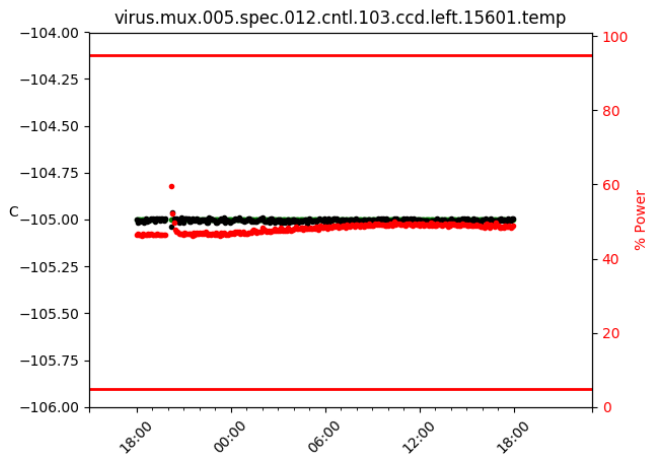

2 Spectrographs

2.1 Legend

For the Spectrograph Cryo plots the Black points are the cryo temperature reading and the Red points are the cryo pressure in Torr on a log scale with the scale on the right hand vertical axis.

For all Spectrograph Temperature plots, the Black points are the ccd temperature reading, the Green points are the ccd set point, and the Red points are the percentage heater power with the scale on the right hand vertical axis. The two straight Red lines are the 5% and 95% power levels for the heater.

2.2 lrs2

2.3 virus

3 Weather

4 Virus Enclosures

Virus Enclosure 1

Virus Enclosure 2

5 Server Up Time