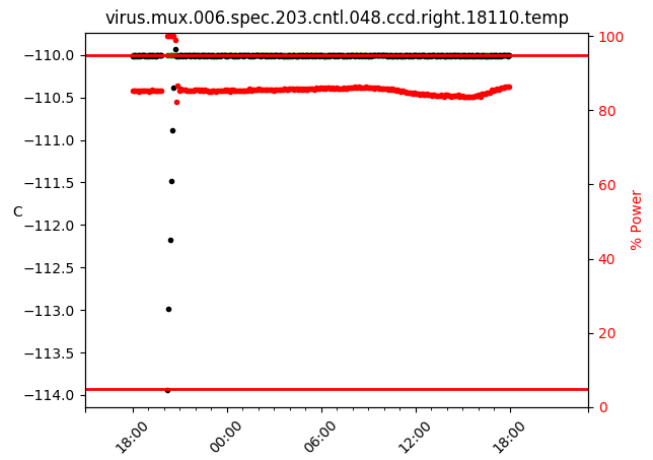

2 Spectrographs

2.1 Legend

For the Spectrograph Cryo plots the Black points are the cryo temperature reading and the Red points are the cryo pressure in Torr on a log scale with the scale on the right hand vertical axis.

For all Spectrograph Temperature plots, the Black points are the ccd temperature reading, the Green points are the ccd set point, and the Red points are the percentage heater power with the scale on the right hand vertical axis. The two straight Red lines are the 5% and 95% power levels for the heater.

2.2 lrs2

2.3 virus

3 Weather

4 Virus Enclosures

Virus Enclosure 1

Virus Enclosure 2

5 Server Up Time