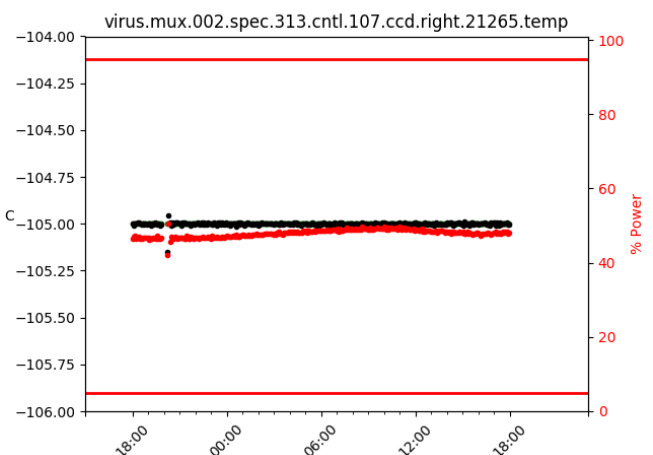

2 Spectrographs

2.1 Legend

For the Spectrograph Cryo plots the Black points are the cryo temperature reading and the Red points are the cryo pressure in Torr on a log scale with the scale on the right hand vertical axis.

For all Spectrograph Temperature plots, the Black points are the ccd temperature reading, the Green points are the ccd set point, and the Red points are the percentage heater power with the scale on the right hand vertical axis. The two straight Red lines are the 5% and 95% power levels for the heater.

2.2 lrs2

2.3 virus

3 Weather

4 Virus Enclosures

Virus Enclosure 1

Virus Enclosure 2

5 Server Up Time