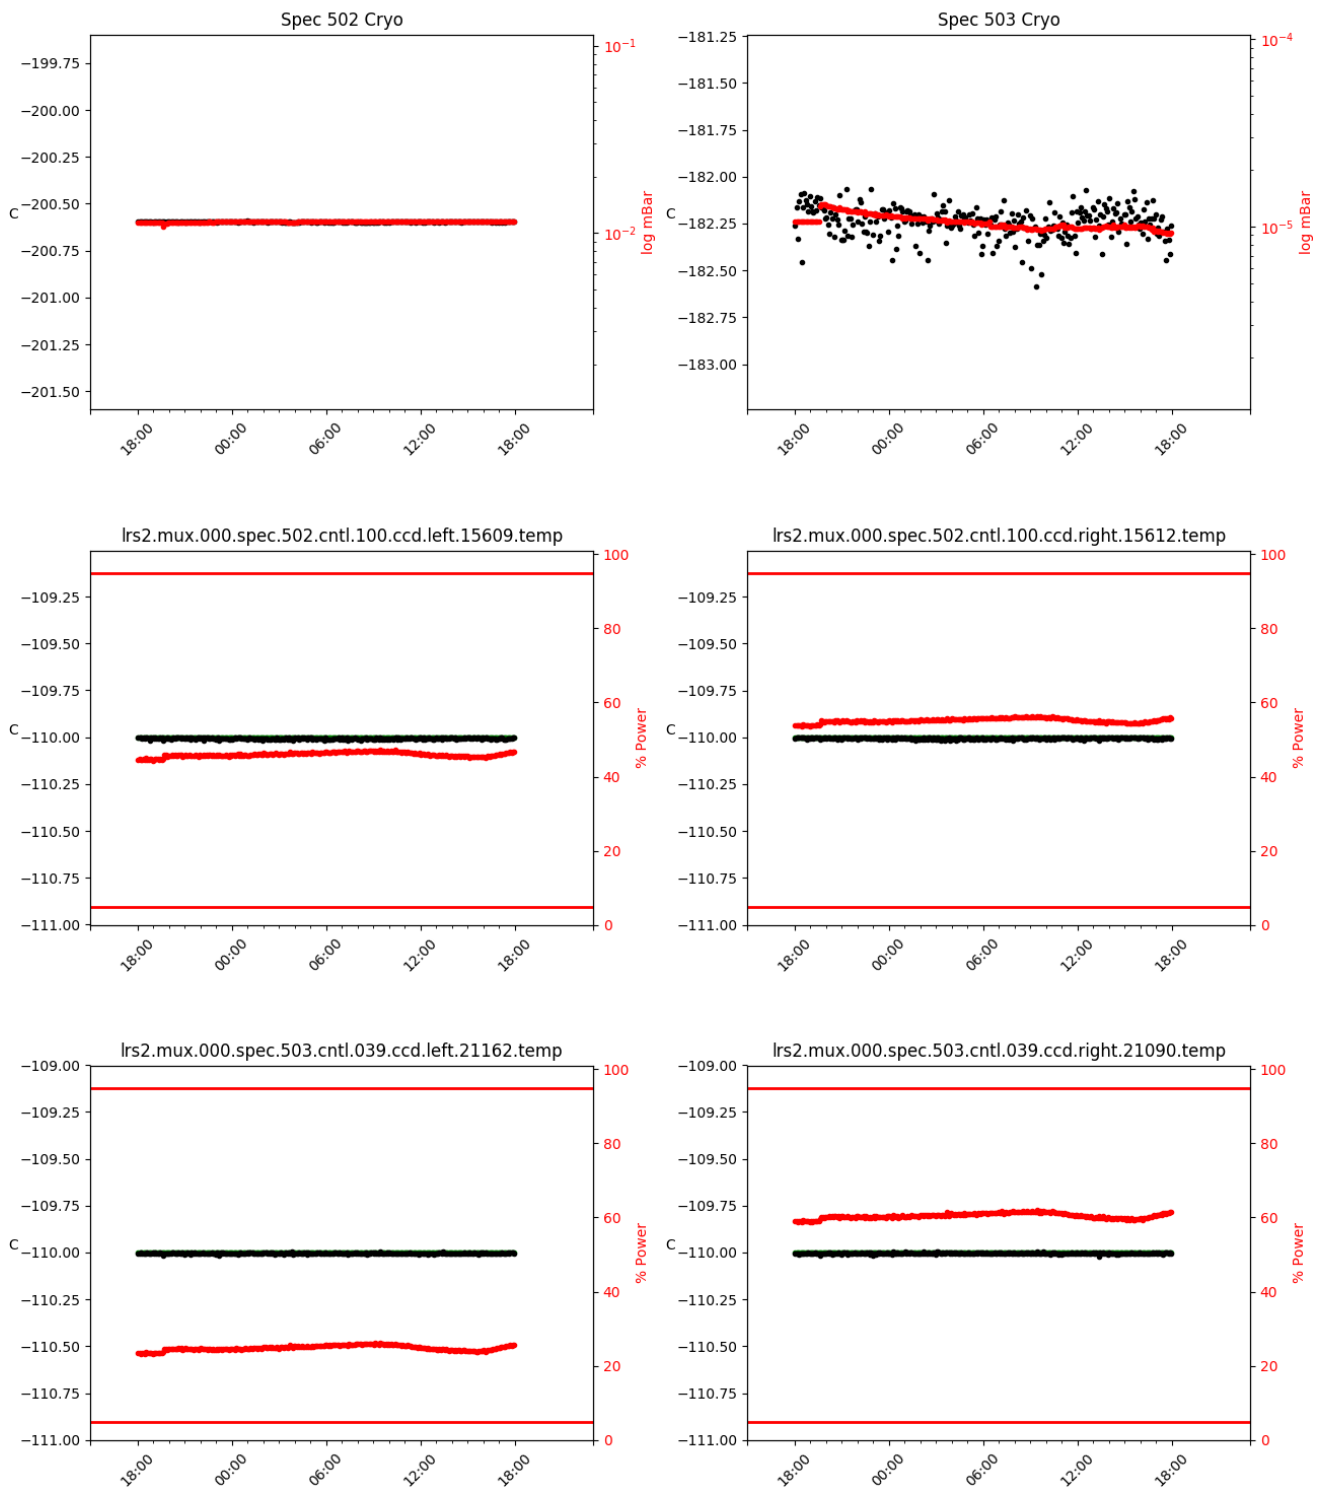

2 Spectrographs

2.1 Legend

For the Spectrograph Cryo plots the Black points are the cryo temperature reading and the Red points are the cryo pressure in Torr on a log scale with the scale on the right hand vertical axis.

For all Spectrograph Temperature plots, the Black points are the ccd temperature reading, the Green points are the ccd set point, and the Red points are the percentage heater power with the scale on the right hand vertical axis. The two straight Red lines are the 5% and 95% power levels for the heater.

2.2 lrs2