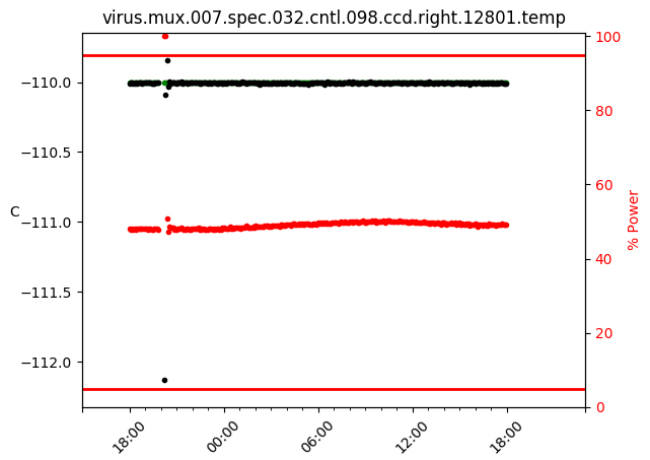

2 Spectrographs

2.1 Legend

For the Spectrograph Cryo plots the Black points are the cryo temperature reading and the Red points are the cryo pressure in Torr on a log scale with the scale on the right hand vertical axis.

For all Spectrograph Temperature plots, the Black points are the ccd temperature reading, the Green points are the ccd set point, and the Red points are the percentage heater power with the scale on the right hand vertical axis. The two straight Red lines are the 5% and 95% power levels for the heater.

2.2 lrs2

2.3 virus

3 Weather

4 Virus Enclosures

Virus Enclosure 1

Virus Enclosure 2

5 Server Up Time