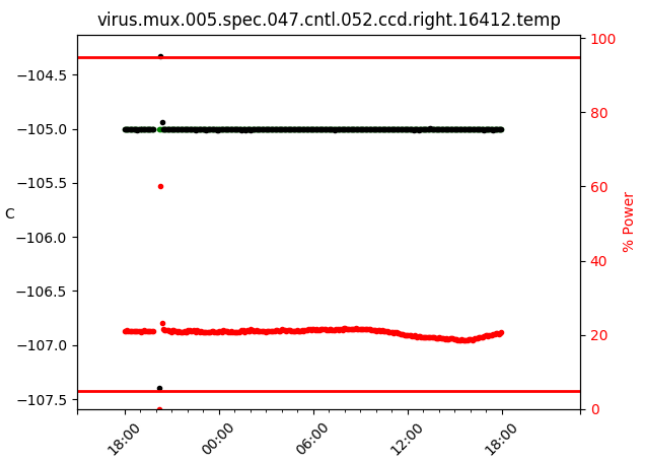

2 Spectrographs

2.1 Legend

For the Spectrograph Cryo plots the Black points are the cryo temperature reading and the Red points are the cryo pressure in Torr on a log scale with the scale on the right hand vertical axis.

For all Spectrograph Temperature plots, the Black points are the ccd temperature reading, the Green points are the ccd set point, and the Red points are the percentage heater power with the scale on the right hand vertical axis. The two straight Red lines are the 5% and 95% power levels for the heater.

2.2 lrs2

2.3 virus

3 Weather

4 Virus Enclosures

Virus Enclosure 1

Virus Enclosure 2

5 Server Up Time