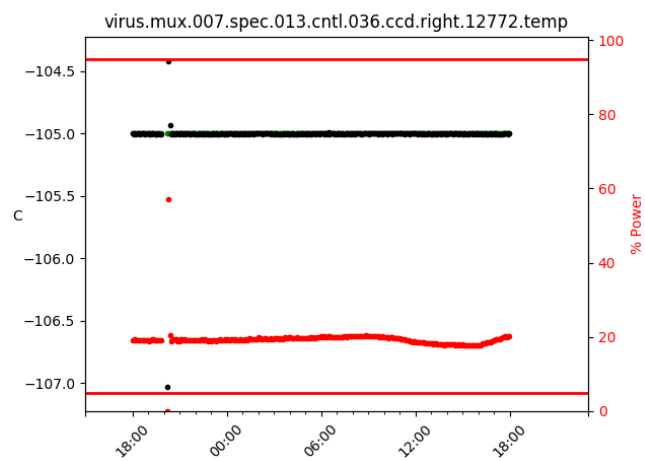

2 Spectrographs

2.1 Legend

For the Spectrograph Cryo plots the Black points are the cryo temperature reading and the Red points are the cryo pressure in Torr on a log scale with the scale on the right hand vertical axis.

For all Spectrograph Temperature plots, the Black points are the ccd temperature reading, the Green points are the ccd set point, and the Red points are the percentage heater power with the scale on the right hand vertical axis. The two straight Red lines are the 5% and 95% power levels for the heater.

2.2 lrs2

2.3 virus

3 Weather

4 Virus Enclosures

Virus Enclosure 1

Virus Enclosure 2

5 Server Up Time