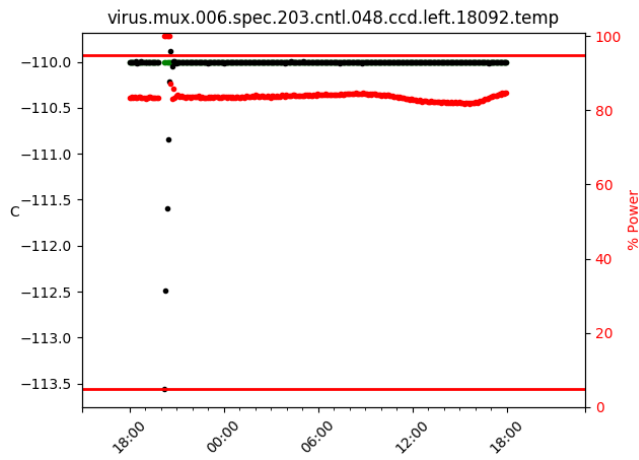

2 Spectrographs

2.1 Legend

For the Spectrograph Cryo plots the Black points are the cryo temperature reading and the Red points are the cryo pressure in Torr on a log scale with the scale on the right hand vertical axis.

For all Spectrograph Temperature plots, the Black points are the ccd temperature reading, the Green points are the ccd set point, and the Red points are the percentage heater power with the scale on the right hand vertical axis. The two straight Red lines are the 5% and 95% power levels for the heater.

2.2 lrs2

2.3 virus

3 Weather

4 Virus Enclosures

Virus Enclosure 1

Virus Enclosure 2

5 Server Up Time