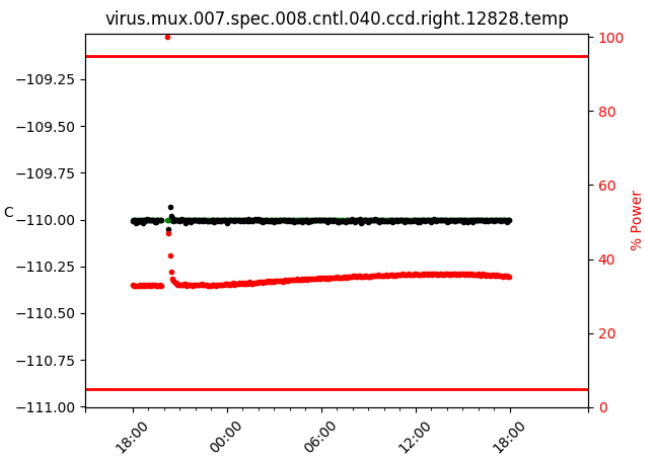

2 Spectrographs

2.1 Legend

For the Spectrograph Cryo plots the Black points are the cryo temperature reading and the Red points are the cryo pressure in Torr on a log scale with the scale on the right hand vertical axis.

For all Spectrograph Temperature plots, the Black points are the ccd temperature reading, the Green points are the ccd set point, and the Red points are the percentage heater power with the scale on the right hand vertical axis. The two straight Red lines are the 5% and 95% power levels for the heater.

2.2 lrs2

2.3 virus

3 Weather

4 Virus Enclosures

Virus Enclosure 1

Virus Enclosure 2

5 Server Up Time