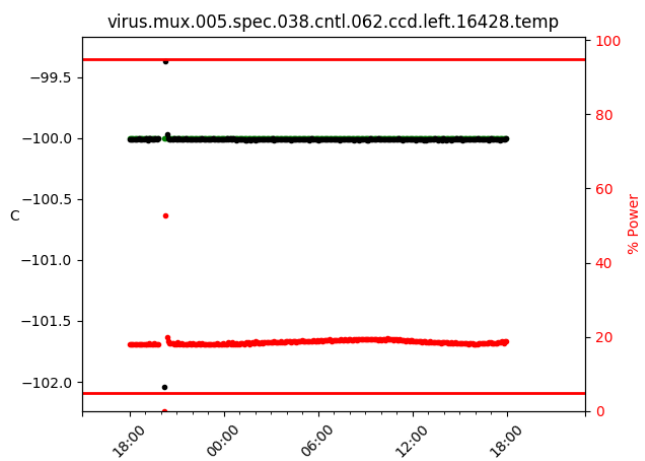

2 Spectrographs

2.1 Legend

For the Spectrograph Cryo plots the Black points are the cryo temperature reading and the Red points are the cryo pressure in Torr on a log scale with the scale on the right hand vertical axis.

For all Spectrograph Temperature plots, the Black points are the ccd temperature reading, the Green points are the ccd set point, and the Red points are the percentage heater power with the scale on the right hand vertical axis. The two straight Red lines are the 5% and 95% power levels for the heater.

2.2 lrs2

2.3 virus

3 Weather

4 Virus Enclosures

Virus Enclosure 1

Virus Enclosure 2

5 Server Up Time