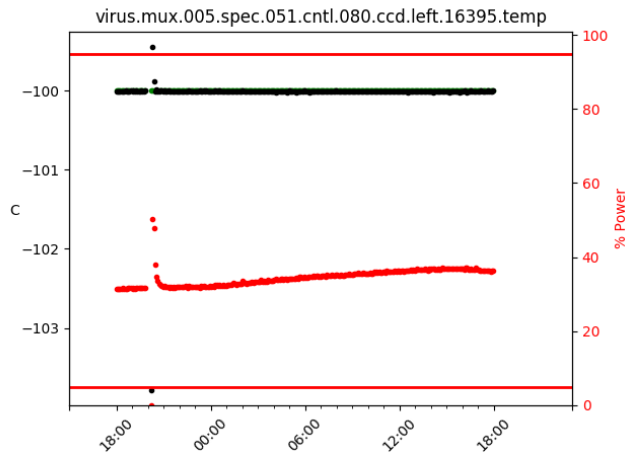

2 Spectrographs

2.1 Legend

For the Spectrograph Cryo plots the Black points are the cryo temperature reading and the Red points are the cryo pressure in Torr on a log scale with the scale on the right hand vertical axis.

For all Spectrograph Temperature plots, the Black points are the ccd temperature reading, the Green points are the ccd set point, and the Red points are the percentage heater power with the scale on the right hand vertical axis. The two straight Red lines are the 5% and 95% power levels for the heater.

2.2 lrs2

2.3 virus

3 Weather

4 Virus Enclosures

Virus Enclosure 1

Virus Enclosure 2

5 Server Up Time