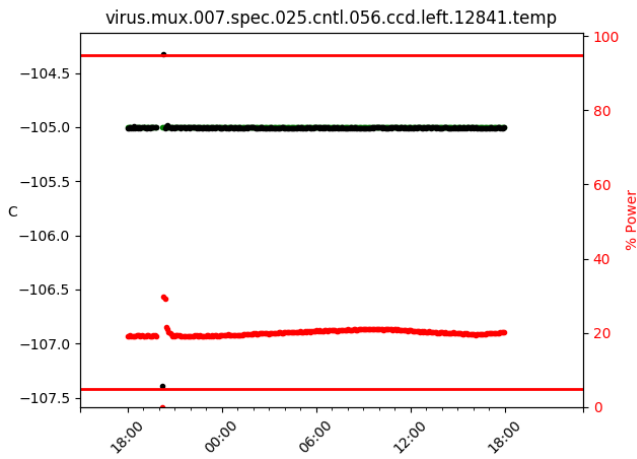

2 Spectrographs

2.1 Legend

For the Spectrograph Cryo plots the Black points are the cryo temperature reading and the Red points are the cryo pressure in Torr on a log scale with the scale on the right hand vertical axis.

For all Spectrograph Temperature plots, the Black points are the ccd temperature reading, the Green points are the ccd set point, and the Red points are the percentage heater power with the scale on the right hand vertical axis. The two straight Red lines are the 5% and 95% power levels for the heater.

2.2 lrs2

2.3 virus

3 Weather

4 Virus Enclosures

Virus Enclosure 1

Virus Enclosure 2

5 Server Up Time