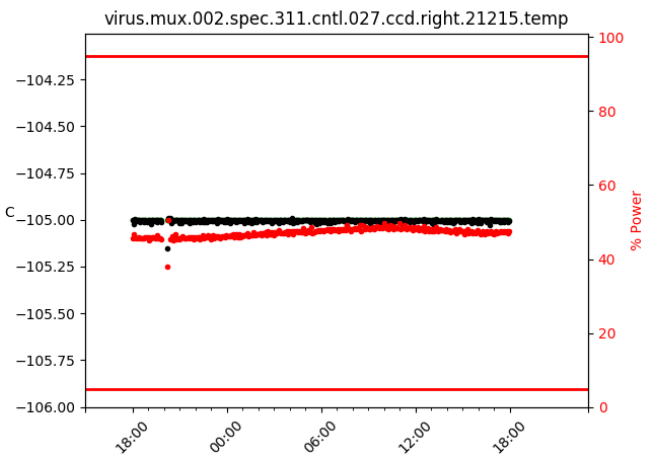

2 Spectrographs

2.1 Legend

For the Spectrograph Cryo plots the Black points are the cryo temperature reading and the Red points are the cryo pressure in Torr on a log scale with the scale on the right hand vertical axis.

For all Spectrograph Temperature plots, the Black points are the ccd temperature reading, the Green points are the ccd set point, and the Red points are the percentage heater power with the scale on the right hand vertical axis. The two straight Red lines are the 5% and 95% power levels for the heater.

2.2 lrs2

2.3 virus

3 Weather

4 Virus Enclosures

Virus Enclosure 1

Virus Enclosure 2

5 Server Up Time