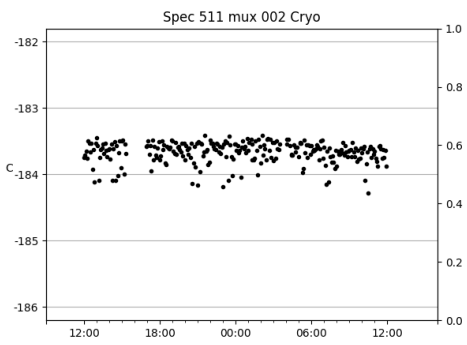

*This report has been automatically generated. Id: status.report.py 13712 2023-09-20 20:12:14Z jrf

1 Trajectories

The trajectory times and probe behaviour are shown. The probe plots show the various probe positions and currents during the trajectory. The Carriage is shown on the top plot while the Arm is shown on the bottom plot. Encoder positions are shown in blue on the left hand vertical axis and the Current is shown in red on the right hand vertical axis. The green line indicates when a guider or wfs is actively guiding. Probe data are plotted from the gonext_time to the cancel_time or stop_time of the trajectory.

2 Spectrographs

2.1 Legend

For the Spectrograph Cryo plots the Black point are the cryo temperature reading and the Red points are the cryo pressure in Torr on a log scale with the scale on the right hand vertical axis.

For all Spectrograph Temperature plots, the Black points are the ccd temperature reading, the Green points are the ccd set point, and the Red points are the percentage heater power with the scale on the right hand vertical axis. The two straight Red lines are the 5% and 95% power levels for the heater.

2.2 lrs2

lrs2 uptime: 930:42:55 (hh:mm:ss)

2.3 virus

virus uptime: 187:26:10 (hh:mm:ss)

3 Weather

4 Tracker Engineering

5 Virus Enclosures

Virus Enclosure 1