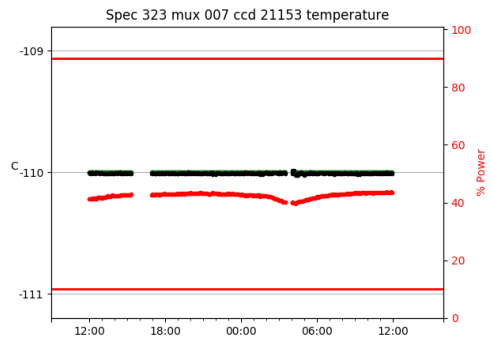

*This report has been automatically generated. Id: status.report.py 13712 2023-09-20 20:12:14Z jrf

1 Trajectories

The trajectory times and probe behaviour are shown. The probe plots show the various probe positions and currents during the trajectory. The Carriage is shown on the top plot while the Arm is shown on the bottom plot. Encoder positions are shown in blue on the left hand vertical axis and the Current is shown in red on the right hand vertical axis. The green line indicates when a guider or wfs is actively guiding. Probe data are plotted from the gonext_time to the cancel_time or stop_time of the trajectory.

2 Spectrographs

2.1 Legend

For the Spectrograph Cryo plots the Black point are the cryo temperature reading and the Red points are the cryo pressure in Torr on a log scale with the scale on the right hand vertical axis.

For all Spectrograph Temperature plots, the Black points are the ccd temperature reading, the Green points are the ccd set point, and the Red points are the percentage heater power with the scale on the right hand vertical axis. The two straight Red lines are the 5% and 95% power levels for the heater.

2.2 lrs2

lrs2 uptime: 930:42:55 (hh:mm:ss)

2.3 virus

virus uptime: 187:26:10 (hh:mm:ss)

3 Weather

4 Tracker Engineering

5 Virus Enclosures

Virus Enclosure 1