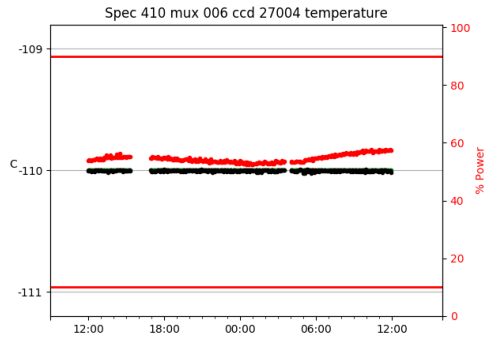

*This report has been automatically generated. Id: status.report.py 13712 2023-09-20 20:12:14Z jrf

1 Trajectories

The trajectory times and probe behaviour are shown. The probe plots show the various probe positions and currents during the trajectory. The Carriage is shown on the top plot while the Arm is shown on the bottom plot. Encoder positions are shown in blue on the left hand vertical axis and the Current is shown in red on the right hand vertical axis. The green line indicates when a guider or wfs is actively guiding. Probe data are plotted from the gonext_time to the cancel_time or stop_time of the trajectory.

2 Spectrographs

2.1 Legend

For the Spectrograph Cryo plots the Black point are the cryo temperature reading and the Red points are the cryo pressure in Torr on a log scale with the scale on the right hand vertical axis.

For all Spectrograph Temperature plots, the Black points are the ccd temperature reading, the Green points are the ccd set point, and the Red points are the percentage heater power with the scale on the right hand vertical axis. The two straight Red lines are the 5% and 95% power levels for the heater.

2.2 lrs2

lrs2 uptime: 930:42:55 (hh:mm:ss)

2.3 virus

virus uptime: 187:26:10 (hh:mm:ss)

3 Weather

4 Tracker Engineering

5 Virus Enclosures

Virus Enclosure 1