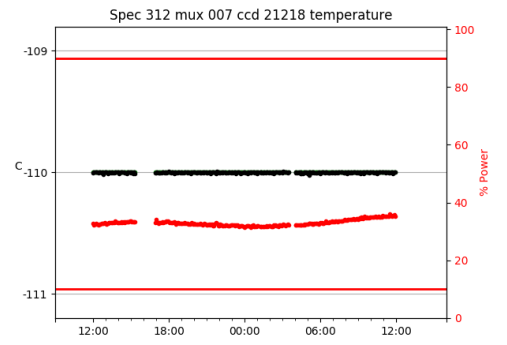

*This report has been automatically generated. Id: status.report.py 13712 2023-09-20 20:12:14Z jrf

1 Trajectories

The trajectory times and probe behaviour are shown. The probe plots show the various probe positions and currents during the trajectory. The Carriage is shown on the top plot while the Arm is shown on the bottom plot. Encoder positions are shown in blue on the left hand vertical axis and the Current is shown in red on the right hand vertical axis. The green line indicates when a guider or wfs is actively guiding. Probe data are plotted from the gonext_time to the cancel_time or stop_time of the trajectory.

2 Spectrographs

2.1 Legend

For the Spectrograph Cryo plots the Black point are the cryo temperature reading and the Red points are the cryo pressure in Torr on a log scale with the scale on the right hand vertical axis.

For all Spectrograph Temperature plots, the Black points are the ccd temperature reading, the Green points are the ccd set point, and the Red points are the percentage heater power with the scale on the right hand vertical axis. The two straight Red lines are the 5% and 95% power levels for the heater.

2.2 lrs2

lrs2 uptime: 930:42:55 (hh:mm:ss)

2.3 virus

virus uptime: 187:26:10 (hh:mm:ss)

3 Weather

4 Tracker Engineering

5 Virus Enclosures

Virus Enclosure 1