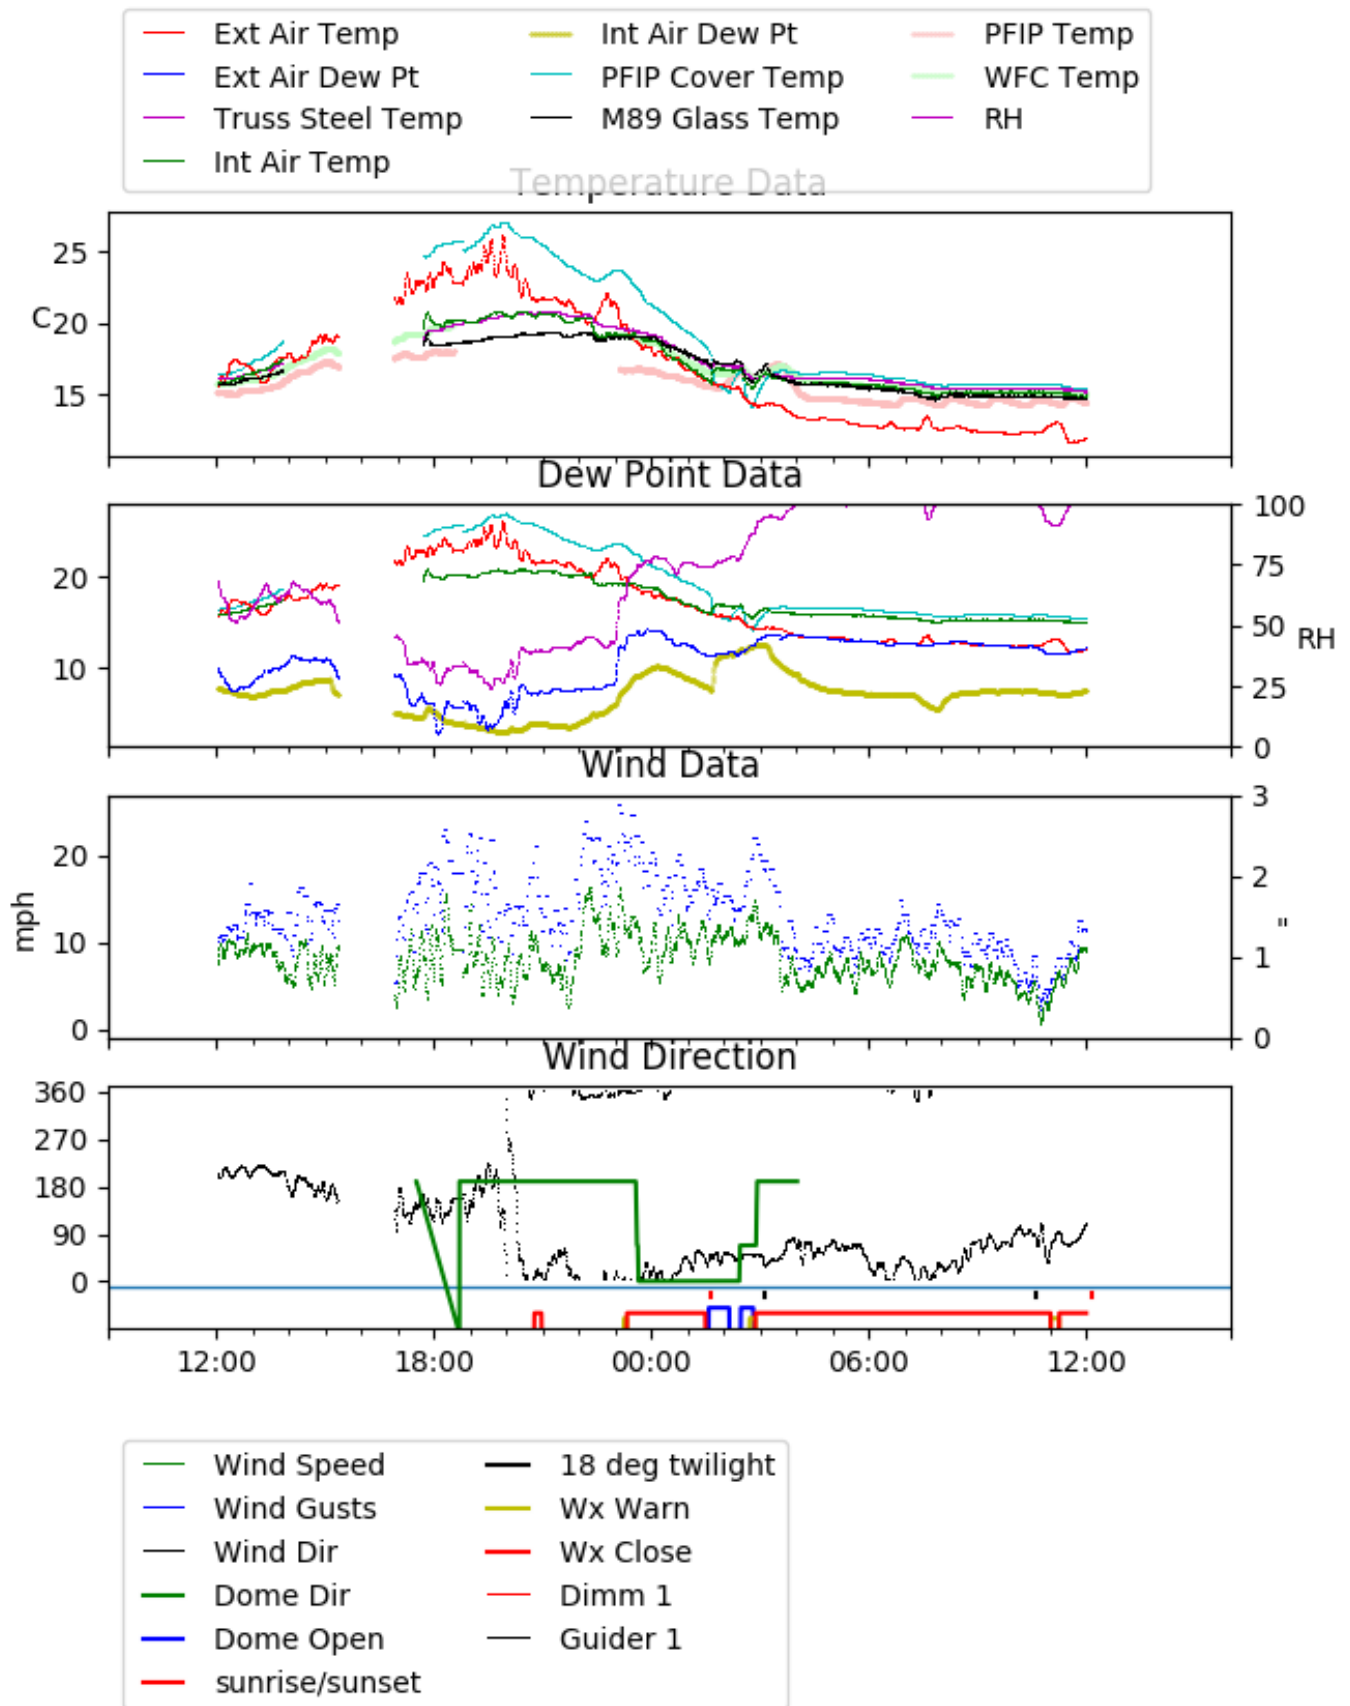

*This report has been automatically generated. Id: status.report.py 13712 2023-09-20 20:12:14Z jrf

1 Trajectories

The trajectory times and probe behaviour are shown. The probe plots show the various probe positions and currents during the trajectory. The Carriage is shown on the top plot while the Arm is shown on the bottom plot. Encoder positions are shown in blue on the left hand vertical axis and the Current is shown in red on the right hand vertical axis. The green line indicates when a guider or wfs is actively guiding. Probe data are plotted from the gonext_time to the cancel_time or stop_time of the trajectory.

2 Spectrographs

2.1 Legend

For the Spectrograph Cryo plots the Black point are the cryo temperature reading and the Red points are the cryo pressure in Torr on a log scale with the scale on the right hand vertical axis.

For all Spectrograph Temperature plots, the Black points are the ccd temperature reading, the Green points are the ccd set point, and the Red points are the percentage heater power with the scale on the right hand vertical axis. The two straight Red lines are the 5% and 95% power levels for the heater.

2.2 lrs2

lrs2 uptime: 930:42:55 (hh:mm:ss)

2.3 virus

virus uptime: 187:26:10 (hh:mm:ss)

3 Weather

4 Tracker Engineering

5 Virus Enclosures

Virus Enclosure 1