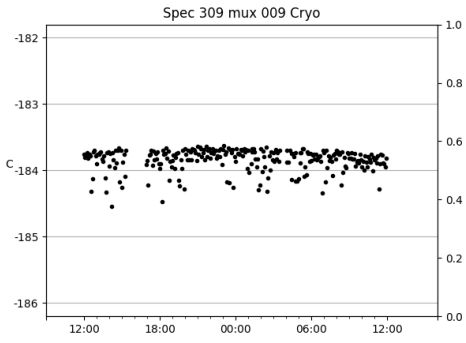

*This report has been automatically generated. Id: status.report.py 13712 2023-09-20 20:12:14Z jrf

1 Trajectories

The trajectory times and probe behaviour are shown. The probe plots show the various probe positions and currents during the trajectory. The Carriage is shown on the top plot while the Arm is shown on the bottom plot. Encoder positions are shown in blue on the left hand vertical axis and the Current is shown in red on the right hand vertical axis. The green line indicates when a guider or wfs is actively guiding. Probe data are plotted from the gonext_time to the cancel_time or stop_time of the trajectory.

2 Spectrographs

2.1 Legend

For the Spectrograph Cryo plots the Black point are the cryo temperature reading and the Red points are the cryo pressure in Torr on a log scale with the scale on the right hand vertical axis.

For all Spectrograph Temperature plots, the Black points are the ccd temperature reading, the Green points are the ccd set point, and the Red points are the percentage heater power with the scale on the right hand vertical axis. The two straight Red lines are the 5% and 95% power levels for the heater.

2.2 lrs2

lrs2 uptime: 930:42:55 (hh:mm:ss)

2.3 virus

virus uptime: 187:26:10 (hh:mm:ss)

3 Weather

4 Tracker Engineering

5 Virus Enclosures

Virus Enclosure 1