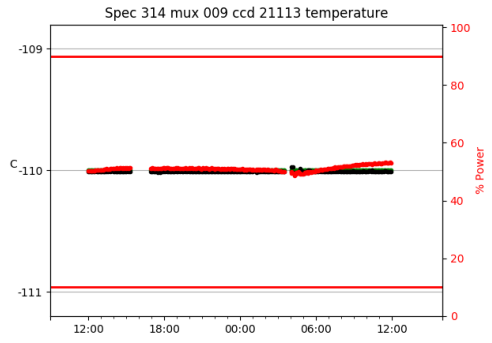

*This report has been automatically generated. Id: status.report.py 13712 2023-09-20 20:12:14Z jrf

1 Trajectories

The trajectory times and probe behaviour are shown. The probe plots show the various probe positions and currents during the trajectory. The Carriage is shown on the top plot while the Arm is shown on the bottom plot. Encoder positions are shown in blue on the left hand vertical axis and the Current is shown in red on the right hand vertical axis. The green line indicates when a guider or wfs is actively guiding. Probe data are plotted from the gonext_time to the cancel_time or stop_time of the trajectory.

2 Spectrographs

2.1 Legend

For the Spectrograph Cryo plots the Black point are the cryo temperature reading and the Red points are the cryo pressure in Torr on a log scale with the scale on the right hand vertical axis.

For all Spectrograph Temperature plots, the Black points are the ccd temperature reading, the Green points are the ccd set point, and the Red points are the percentage heater power with the scale on the right hand vertical axis. The two straight Red lines are the 5% and 95% power levels for the heater.

2.2 lrs2

lrs2 uptime: 930:42:55 (hh:mm:ss)

2.3 virus

virus uptime: 187:26:10 (hh:mm:ss)

3 Weather

4 Tracker Engineering

5 Virus Enclosures

Virus Enclosure 1