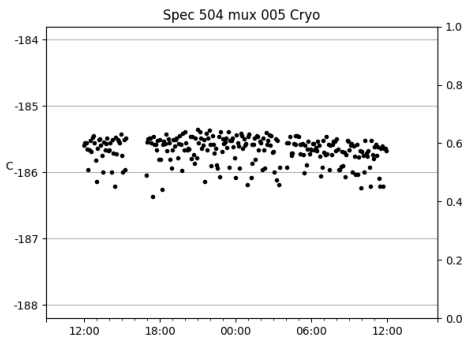

*This report has been automatically generated. Id: status.report.py 13712 2023-09-20 20:12:14Z jrf

1 Trajectories

The trajectory times and probe behaviour are shown. The probe plots show the various probe positions and currents during the trajectory. The Carriage is shown on the top plot while the Arm is shown on the bottom plot. Encoder positions are shown in blue on the left hand vertical axis and the Current is shown in red on the right hand vertical axis. The green line indicates when a guider or wfs is actively guiding. Probe data are plotted from the gonext_time to the cancel_time or stop_time of the trajectory.

2 Spectrographs

2.1 Legend

For the Spectrograph Cryo plots the Black point are the cryo temperature reading and the Red points are the cryo pressure in Torr on a log scale with the scale on the right hand vertical axis.

For all Spectrograph Temperature plots, the Black points are the ccd temperature reading, the Green points are the ccd set point, and the Red points are the percentage heater power with the scale on the right hand vertical axis. The two straight Red lines are the 5% and 95% power levels for the heater.

2.2 lrs2

lrs2 uptime: 930:42:55 (hh:mm:ss)

2.3 virus

virus uptime: 187:26:10 (hh:mm:ss)

3 Weather

4 Tracker Engineering

5 Virus Enclosures

Virus Enclosure 1