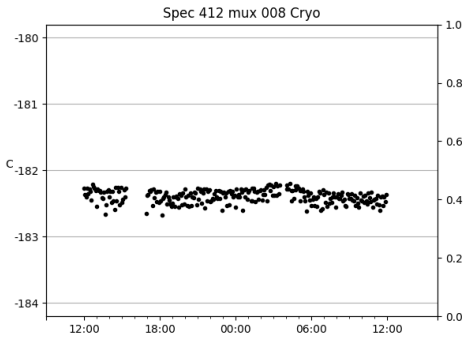

*This report has been automatically generated. Id: status.report.py 13712 2023-09-20 20:12:14Z jrf

1 Trajectories

The trajectory times and probe behaviour are shown. The probe plots show the various probe positions and currents during the trajectory. The Carriage is shown on the top plot while the Arm is shown on the bottom plot. Encoder positions are shown in blue on the left hand vertical axis and the Current is shown in red on the right hand vertical axis. The green line indicates when a guider or wfs is actively guiding. Probe data are plotted from the gonext_time to the cancel_time or stop_time of the trajectory.

2 Spectrographs

2.1 Legend

For the Spectrograph Cryo plots the Black point are the cryo temperature reading and the Red points are the cryo pressure in Torr on a log scale with the scale on the right hand vertical axis.

For all Spectrograph Temperature plots, the Black points are the ccd temperature reading, the Green points are the ccd set point, and the Red points are the percentage heater power with the scale on the right hand vertical axis. The two straight Red lines are the 5% and 95% power levels for the heater.

2.2 lrs2

lrs2 uptime: 930:42:55 (hh:mm:ss)

2.3 virus

virus uptime: 187:26:10 (hh:mm:ss)

3 Weather

4 Tracker Engineering

5 Virus Enclosures

Virus Enclosure 1