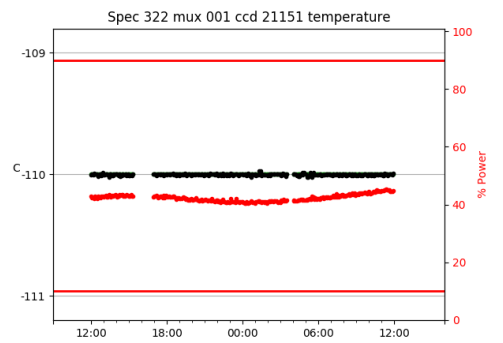

2 Spectrographs

2.1 Legend

For the Spectrograph Cryo plots the Black point are the cryo temperature reading and the Red points are the cryo pressure in Torr on a log scale with the scale on the right hand vertical axis.

For all Spectrograph Temperature plots, the Black points are the ccd temperature reading, the Green points are the ccd set point, and the Red points are the percentage heater power with the scale on the right hand vertical axis. The two straight Red lines are the 5% and 95% power levels for the heater.

2.2 lrs2

lrs2 uptime: 930:42:55 (hh:mm:ss)

2.3 virus

virus uptime: 187:26:10 (hh:mm:ss)

3 Weather

4 Tracker Engineering

5 Virus Enclosures

Virus Enclosure 1