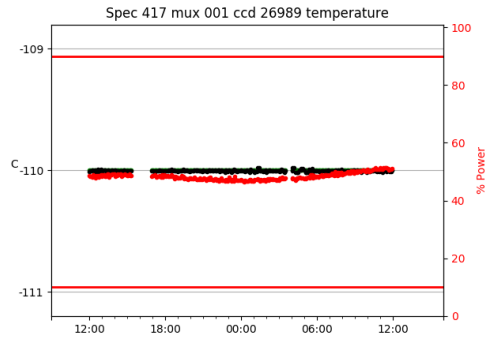

2 Spectrographs

2.1 Legend

For the Spectrograph Cryo plots the Black point are the cryo temperature reading and the Red points are the cryo pressure in Torr on a log scale with the scale on the right hand vertical axis.

For all Spectrograph Temperature plots, the Black points are the ccd temperature reading, the Green points are the ccd set point, and the Red points are the percentage heater power with the scale on the right hand vertical axis. The two straight Red lines are the 5% and 95% power levels for the heater.

2.2 lrs2

lrs2 uptime: 930:42:55 (hh:mm:ss)

2.3 virus

virus uptime: 187:26:10 (hh:mm:ss)

3 Weather

4 Tracker Engineering

5 Virus Enclosures

Virus Enclosure 1