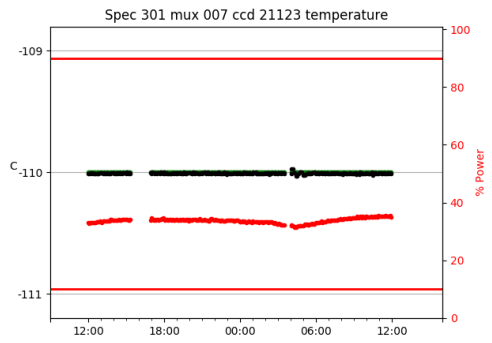

*This report has been automatically generated. Id: status.report.py 13712 2023-09-20 20:12:14Z jrf

1 Trajectories

The trajectory times and probe behaviour are shown. The probe plots show the various probe positions and currents during the trajectory. The Carriage is shown on the top plot while the Arm is shown on the bottom plot. Encoder positions are shown in blue on the left hand vertical axis and the Current is shown in red on the right hand vertical axis. The green line indicates when a guider or wfs is actively guiding. Probe data are plotted from the gonext_time to the cancel_time or stop_time of the trajectory.

2 Spectrographs

2.1 Legend

For the Spectrograph Cryo plots the Black point are the cryo temperature reading and the Red points are the cryo pressure in Torr on a log scale with the scale on the right hand vertical axis.

For all Spectrograph Temperature plots, the Black points are the ccd temperature reading, the Green points are the ccd set point, and the Red points are the percentage heater power with the scale on the right hand vertical axis. The two straight Red lines are the 5% and 95% power levels for the heater.

2.2 lrs2

lrs2 uptime: 930:42:55 (hh:mm:ss)

2.3 virus

virus uptime: 187:26:10 (hh:mm:ss)

3 Weather

4 Tracker Engineering

5 Virus Enclosures

Virus Enclosure 1