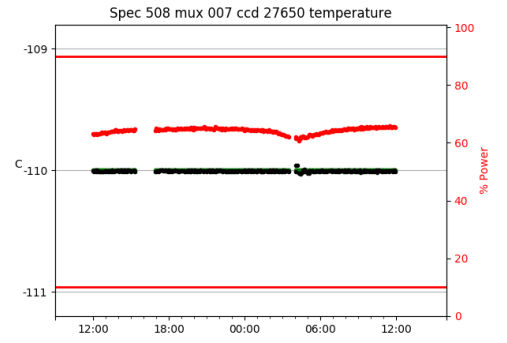

2 Spectrographs

2.1 Legend

For the Spectrograph Cryo plots the Black point are the cryo temperature reading and the Red points are the cryo pressure in Torr on a log scale with the scale on the right hand vertical axis.

For all Spectrograph Temperature plots, the Black points are the ccd temperature reading, the Green points are the ccd set point, and the Red points are the percentage heater power with the scale on the right hand vertical axis. The two straight Red lines are the 5% and 95% power levels for the heater.

2.2 lrs2

lrs2 uptime: 930:42:55 (hh:mm:ss)

2.3 virus

virus uptime: 187:26:10 (hh:mm:ss)

3 Weather

4 Tracker Engineering

5 Virus Enclosures

Virus Enclosure 1