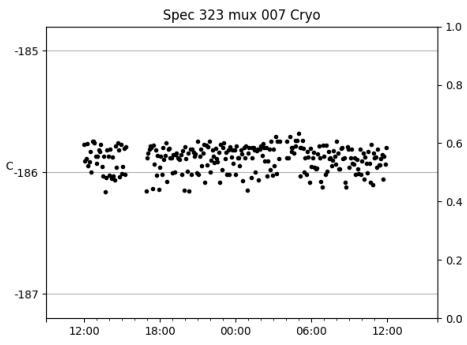

*This report has been automatically generated. Id: status.report.py 13712 2023-09-20 20:12:14Z jrf

1 Trajectories

The trajectory times and probe behaviour are shown. The probe plots show the various probe positions and currents during the trajectory. The Carriage is shown on the top plot while the Arm is shown on the bottom plot. Encoder positions are shown in blue on the left hand vertical axis and the Current is shown in red on the right hand vertical axis. The green line indicates when a guider or wfs is actively guiding. Probe data are plotted from the gonext_time to the cancel_time or stop_time of the trajectory.

2 Spectrographs

2.1 Legend

For the Spectrograph Cryo plots the Black point are the cryo temperature reading and the Red points are the cryo pressure in Torr on a log scale with the scale on the right hand vertical axis.

For all Spectrograph Temperature plots, the Black points are the ccd temperature reading, the Green points are the ccd set point, and the Red points are the percentage heater power with the scale on the right hand vertical axis. The two straight Red lines are the 5% and 95% power levels for the heater.

2.2 lrs2

lrs2 uptime: 930:42:55 (hh:mm:ss)

2.3 virus

virus uptime: 187:26:10 (hh:mm:ss)

3 Weather

4 Tracker Engineering

5 Virus Enclosures

Virus Enclosure 1