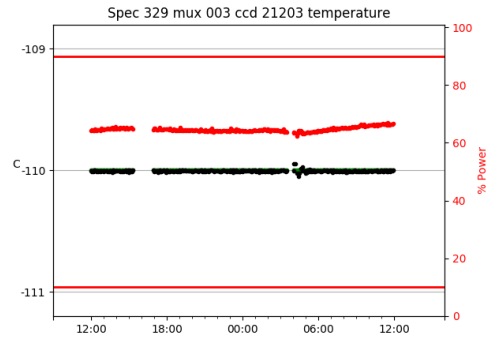

*This report has been automatically generated. Id: status.report.py 13712 2023-09-20 20:12:14Z jrf

1 Trajectories

The trajectory times and probe behaviour are shown. The probe plots show the various probe positions and currents during the trajectory. The Carriage is shown on the top plot while the Arm is shown on the bottom plot. Encoder positions are shown in blue on the left hand vertical axis and the Current is shown in red on the right hand vertical axis. The green line indicates when a guider or wfs is actively guiding. Probe data are plotted from the gonext_time to the cancel_time or stop_time of the trajectory.

2 Spectrographs

2.1 Legend

For the Spectrograph Cryo plots the Black point are the cryo temperature reading and the Red points are the cryo pressure in Torr on a log scale with the scale on the right hand vertical axis.

For all Spectrograph Temperature plots, the Black points are the ccd temperature reading, the Green points are the ccd set point, and the Red points are the percentage heater power with the scale on the right hand vertical axis. The two straight Red lines are the 5% and 95% power levels for the heater.

2.2 lrs2

lrs2 uptime: 930:42:55 (hh:mm:ss)

2.3 virus

virus uptime: 187:26:10 (hh:mm:ss)

3 Weather

4 Tracker Engineering

5 Virus Enclosures

Virus Enclosure 1