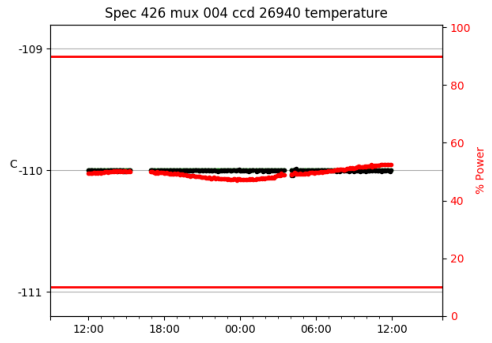

2 Spectrographs

2.1 Legend

For the Spectrograph Cryo plots the Black point are the cryo temperature reading and the Red points are the cryo pressure in Torr on a log scale with the scale on the right hand vertical axis.

For all Spectrograph Temperature plots, the Black points are the ccd temperature reading, the Green points are the ccd set point, and the Red points are the percentage heater power with the scale on the right hand vertical axis. The two straight Red lines are the 5% and 95% power levels for the heater.

2.2 lrs2

lrs2 uptime: 930:42:55 (hh:mm:ss)

2.3 virus

virus uptime: 187:26:10 (hh:mm:ss)

3 Weather

4 Tracker Engineering

5 Virus Enclosures

Virus Enclosure 1