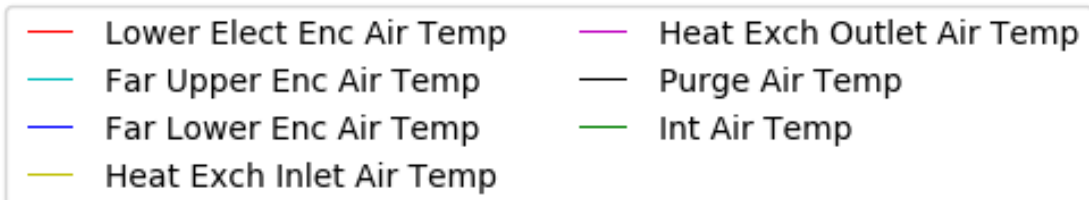

Virus Enclosure 2