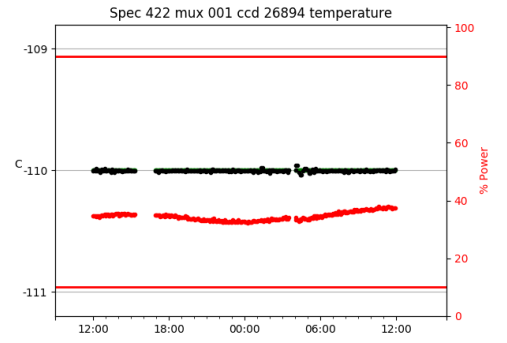

*This report has been automatically generated. Id: status.report.py 13712 2023-09-20 20:12:14Z jrf

1 Trajectories

The trajectory times and probe behaviour are shown. The probe plots show the various probe positions and currents during the trajectory. The Carriage is shown on the top plot while the Arm is shown on the bottom plot. Encoder positions are shown in blue on the left hand vertical axis and the Current is shown in red on the right hand vertical axis. The green line indicates when a guider or wfs is actively guiding. Probe data are plotted from the gonext_time to the cancel_time or stop_time of the trajectory.

2 Spectrographs

2.1 Legend

For the Spectrograph Cryo plots the Black point are the cryo temperature reading and the Red points are the cryo pressure in Torr on a log scale with the scale on the right hand vertical axis.

For all Spectrograph Temperature plots, the Black points are the ccd temperature reading, the Green points are the ccd set point, and the Red points are the percentage heater power with the scale on the right hand vertical axis. The two straight Red lines are the 5% and 95% power levels for the heater.

2.2 lrs2

lrs2 uptime: 930:42:55 (hh:mm:ss)

2.3 virus

virus uptime: 187:26:10 (hh:mm:ss)

3 Weather

4 Tracker Engineering

5 Virus Enclosures

Virus Enclosure 1