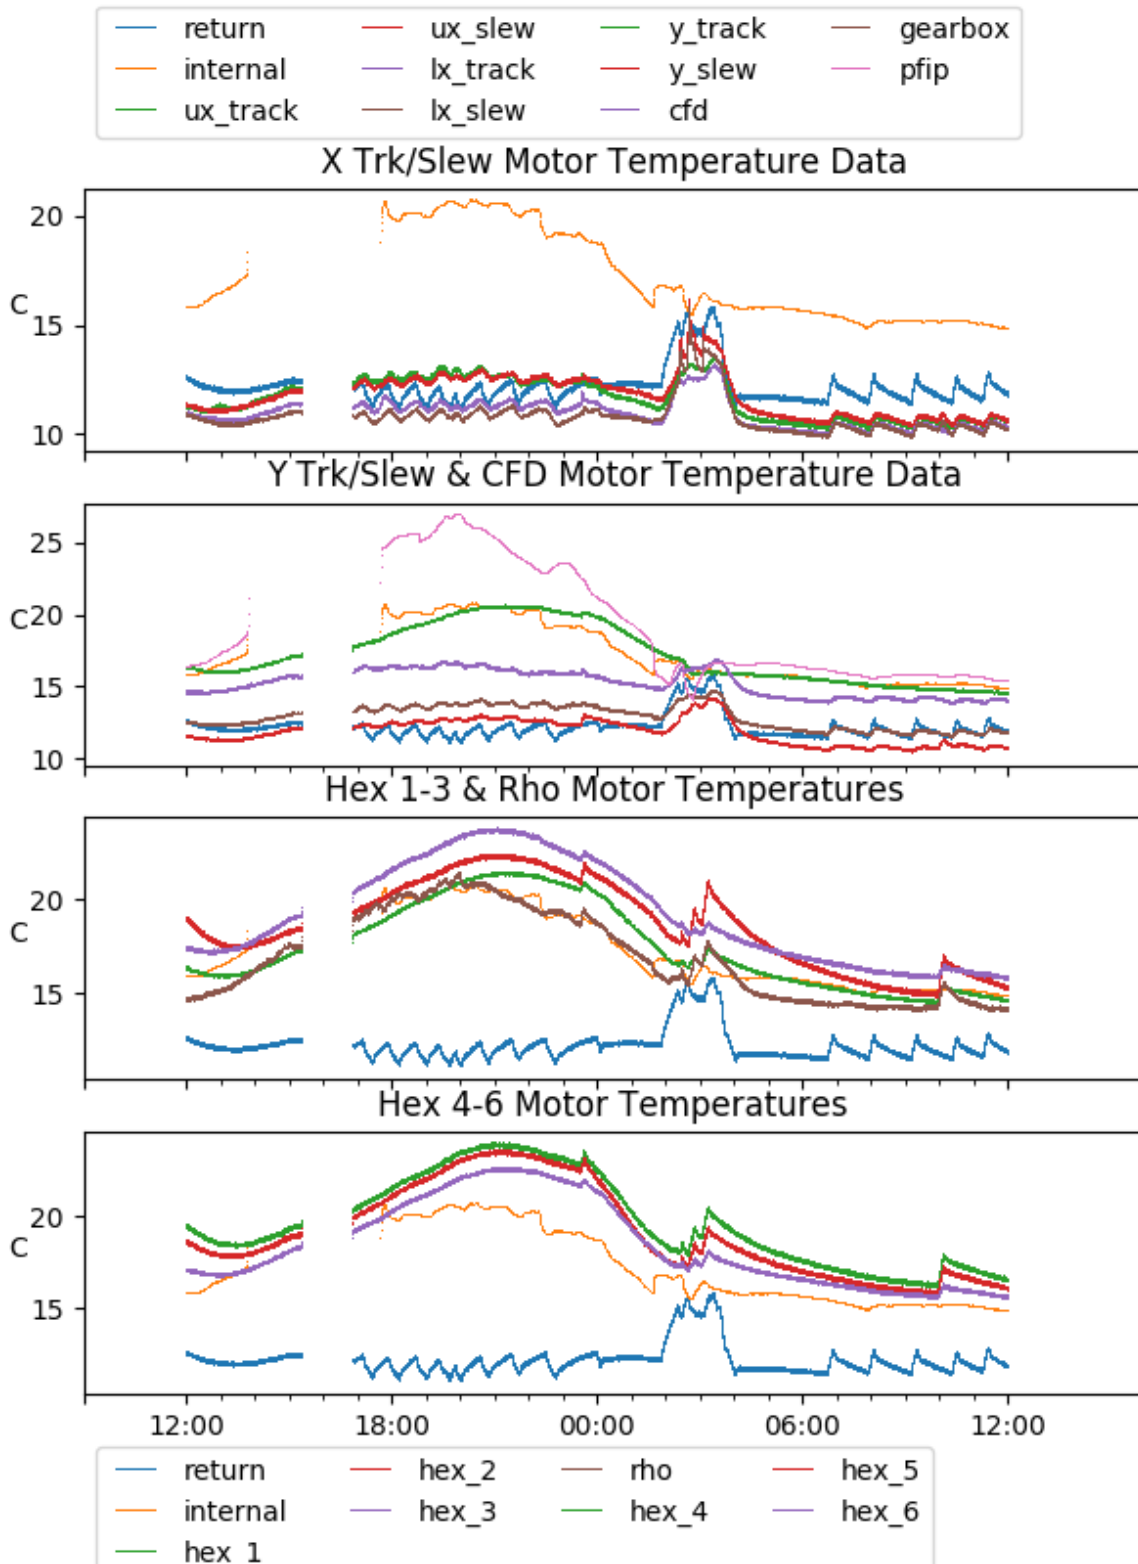

*This report has been automatically generated. Id: status.report.py 13712 2023-09-20 20:12:14Z jrf

1 Trajectories

The trajectory times and probe behaviour are shown. The probe plots show the various probe positions and currents during the trajectory. The Carriage is shown on the top plot while the Arm is shown on the bottom plot. Encoder positions are shown in blue on the left hand vertical axis and the Current is shown in red on the right hand vertical axis. The green line indicates when a guider or wfs is actively guiding. Probe data are plotted from the gonext_time to the cancel_time or stop_time of the trajectory.

2 Spectrographs

2.1 Legend

For the Spectrograph Cryo plots the Black point are the cryo temperature reading and the Red points are the cryo pressure in Torr on a log scale with the scale on the right hand vertical axis.

For all Spectrograph Temperature plots, the Black points are the ccd temperature reading, the Green points are the ccd set point, and the Red points are the percentage heater power with the scale on the right hand vertical axis. The two straight Red lines are the 5% and 95% power levels for the heater.

2.2 lrs2

lrs2 uptime: 930:42:55 (hh:mm:ss)

2.3 virus

virus uptime: 187:26:10 (hh:mm:ss)

3 Weather

4 Tracker Engineering

5 Virus Enclosures

Virus Enclosure 1