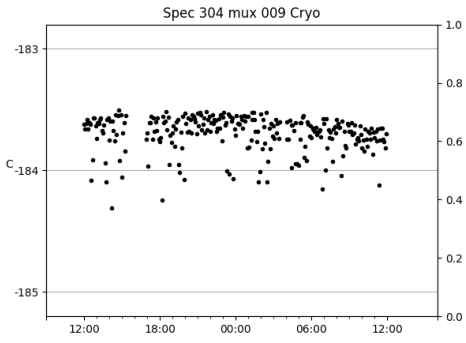

*This report has been automatically generated. Id: status.report.py 13712 2023-09-20 20:12:14Z jrf

1 Trajectories

The trajectory times and probe behaviour are shown. The probe plots show the various probe positions and currents during the trajectory. The Carriage is shown on the top plot while the Arm is shown on the bottom plot. Encoder positions are shown in blue on the left hand vertical axis and the Current is shown in red on the right hand vertical axis. The green line indicates when a guider or wfs is actively guiding. Probe data are plotted from the gonext_time to the cancel_time or stop_time of the trajectory.

2 Spectrographs

2.1 Legend

For the Spectrograph Cryo plots the Black point are the cryo temperature reading and the Red points are the cryo pressure in Torr on a log scale with the scale on the right hand vertical axis.

For all Spectrograph Temperature plots, the Black points are the ccd temperature reading, the Green points are the ccd set point, and the Red points are the percentage heater power with the scale on the right hand vertical axis. The two straight Red lines are the 5% and 95% power levels for the heater.

2.2 lrs2

lrs2 uptime: 930:42:55 (hh:mm:ss)

2.3 virus

virus uptime: 187:26:10 (hh:mm:ss)

3 Weather

4 Tracker Engineering

5 Virus Enclosures

Virus Enclosure 1