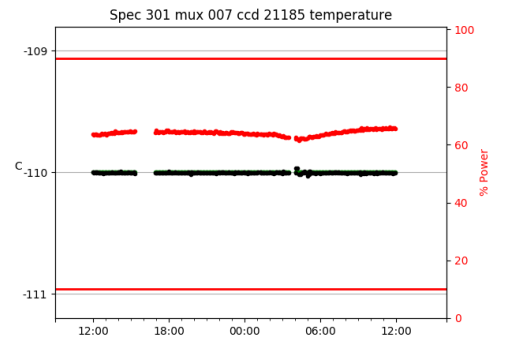

2 Spectrographs

2.1 Legend

For the Spectrograph Cryo plots the Black point are the cryo temperature reading and the Red points are the cryo pressure in Torr on a log scale with the scale on the right hand vertical axis.

For all Spectrograph Temperature plots, the Black points are the ccd temperature reading, the Green points are the ccd set point, and the Red points are the percentage heater power with the scale on the right hand vertical axis. The two straight Red lines are the 5% and 95% power levels for the heater.

2.2 lrs2

lrs2 uptime: 930:42:55 (hh:mm:ss)

2.3 virus

virus uptime: 187:26:10 (hh:mm:ss)

3 Weather

4 Tracker Engineering

5 Virus Enclosures

Virus Enclosure 1

Virus Enclosure 2

6 Server Up Time

Current server run times:

tracker uptime: 14:58:05 (hh:mm:ss)
tcs uptime: 15:01:13 (hh:mm:ss)
pas uptime: 15:01:27 (hh:mm:ss)
pfip uptime: 15:05:27 (hh:mm:ss)
legacy uptime: 15:07:16 (hh:mm:ss)
lrs2 uptime: 931:15:18 (hh:mm:ss)
virus uptime: 188:00:22 (hh:mm:ss)