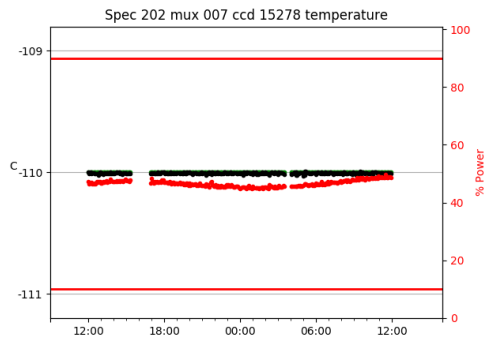

2 Spectrographs

2.1 Legend

For the Spectrograph Cryo plots the Black point are the cryo temperature reading and the Red points are the cryo pressure in Torr on a log scale with the scale on the right hand vertical axis.

For all Spectrograph Temperature plots, the Black points are the ccd temperature reading, the Green points are the ccd set point, and the Red points are the percentage heater power with the scale on the right hand vertical axis. The two straight Red lines are the 5% and 95% power levels for the heater.

2.2 lrs2

lrs2 uptime: 930:42:55 (hh:mm:ss)

2.3 virus

virus uptime: 187:26:10 (hh:mm:ss)

3 Weather

4 Tracker Engineering

5 Virus Enclosures

Virus Enclosure 1

Virus Enclosure 2

6 Server Up Time

Current server run times:

tracker uptime: 14:58:05 (hh:mm:ss)
tcs uptime: 15:01:13 (hh:mm:ss)
pas uptime: 15:01:27 (hh:mm:ss)
pfip uptime: 15:05:27 (hh:mm:ss)
legacy uptime: 15:07:16 (hh:mm:ss)
lrs2 uptime: 931:15:18 (hh:mm:ss)
virus uptime: 188:00:22 (hh:mm:ss)