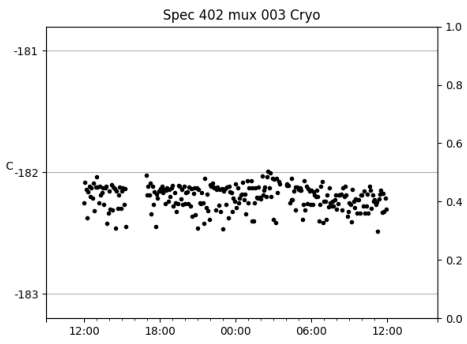

*This report has been automatically generated. Id: status.report.py 13712 2023-09-20 20:12:14Z jrf

1 Trajectories

The trajectory times and probe behaviour are shown. The probe plots show the various probe positions and currents during the trajectory. The Carriage is shown on the top plot while the Arm is shown on the bottom plot. Encoder positions are shown in blue on the left hand vertical axis and the Current is shown in red on the right hand vertical axis. The green line indicates when a guider or wfs is actively guiding. Probe data are plotted from the gonext_time to the cancel_time or stop_time of the trajectory.

2 Spectrographs

2.1 Legend

For the Spectrograph Cryo plots the Black point are the cryo temperature reading and the Red points are the cryo pressure in Torr on a log scale with the scale on the right hand vertical axis.

For all Spectrograph Temperature plots, the Black points are the ccd temperature reading, the Green points are the ccd set point, and the Red points are the percentage heater power with the scale on the right hand vertical axis. The two straight Red lines are the 5% and 95% power levels for the heater.

2.2 lrs2

lrs2 uptime: 930:42:55 (hh:mm:ss)

2.3 virus

virus uptime: 187:26:10 (hh:mm:ss)

3 Weather

4 Tracker Engineering

5 Virus Enclosures

Virus Enclosure 1