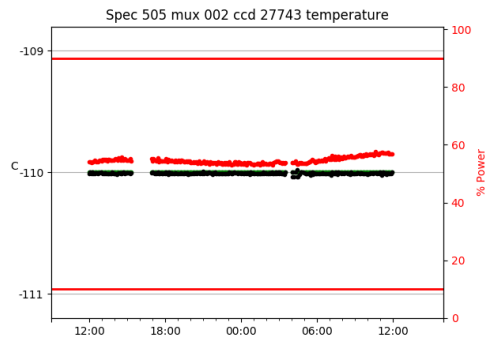

*This report has been automatically generated. Id: status.report.py 13712 2023-09-20 20:12:14Z jrf

1 Trajectories

The trajectory times and probe behaviour are shown. The probe plots show the various probe positions and currents during the trajectory. The Carriage is shown on the top plot while the Arm is shown on the bottom plot. Encoder positions are shown in blue on the left hand vertical axis and the Current is shown in red on the right hand vertical axis. The green line indicates when a guider or wfs is actively guiding. Probe data are plotted from the gonext_time to the cancel_time or stop_time of the trajectory.

2 Spectrographs

2.1 Legend

For the Spectrograph Cryo plots the Black point are the cryo temperature reading and the Red points are the cryo pressure in Torr on a log scale with the scale on the right hand vertical axis.

For all Spectrograph Temperature plots, the Black points are the ccd temperature reading, the Green points are the ccd set point, and the Red points are the percentage heater power with the scale on the right hand vertical axis. The two straight Red lines are the 5% and 95% power levels for the heater.

2.2 lrs2

lrs2 uptime: 930:42:55 (hh:mm:ss)

2.3 virus

virus uptime: 187:26:10 (hh:mm:ss)

3 Weather

4 Tracker Engineering

5 Virus Enclosures

Virus Enclosure 1