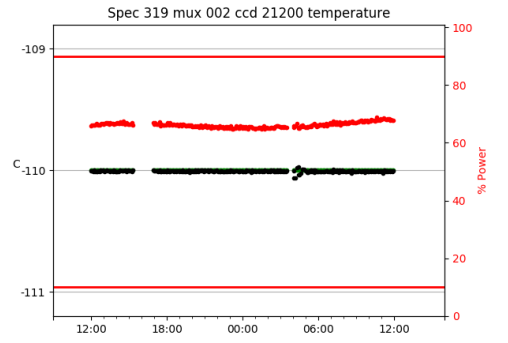

*This report has been automatically generated. Id: status.report.py 13712 2023-09-20 20:12:14Z jrf

1 Trajectories

The trajectory times and probe behaviour are shown. The probe plots show the various probe positions and currents during the trajectory. The Carriage is shown on the top plot while the Arm is shown on the bottom plot. Encoder positions are shown in blue on the left hand vertical axis and the Current is shown in red on the right hand vertical axis. The green line indicates when a guider or wfs is actively guiding. Probe data are plotted from the gonext_time to the cancel_time or stop_time of the trajectory.

2 Spectrographs

2.1 Legend

For the Spectrograph Cryo plots the Black point are the cryo temperature reading and the Red points are the cryo pressure in Torr on a log scale with the scale on the right hand vertical axis.

For all Spectrograph Temperature plots, the Black points are the ccd temperature reading, the Green points are the ccd set point, and the Red points are the percentage heater power with the scale on the right hand vertical axis. The two straight Red lines are the 5% and 95% power levels for the heater.

2.2 lrs2

lrs2 uptime: 930:42:55 (hh:mm:ss)

2.3 virus

virus uptime: 187:26:10 (hh:mm:ss)

3 Weather

4 Tracker Engineering

5 Virus Enclosures

Virus Enclosure 1