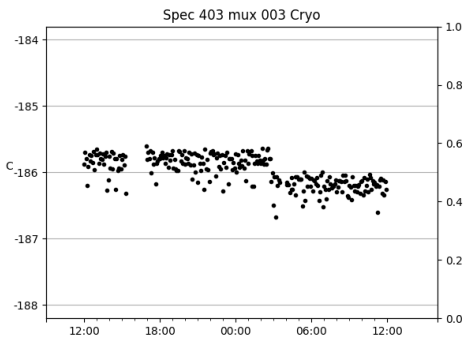

*This report has been automatically generated. Id: status.report.py 13712 2023-09-20 20:12:14Z jrf

1 Trajectories

The trajectory times and probe behaviour are shown. The probe plots show the various probe positions and currents during the trajectory. The Carriage is shown on the top plot while the Arm is shown on the bottom plot. Encoder positions are shown in blue on the left hand vertical axis and the Current is shown in red on the right hand vertical axis. The green line indicates when a guider or wfs is actively guiding. Probe data are plotted from the gonext_time to the cancel_time or stop_time of the trajectory.

2 Spectrographs

2.1 Legend

For the Spectrograph Cryo plots the Black point are the cryo temperature reading and the Red points are the cryo pressure in Torr on a log scale with the scale on the right hand vertical axis.

For all Spectrograph Temperature plots, the Black points are the ccd temperature reading, the Green points are the ccd set point, and the Red points are the percentage heater power with the scale on the right hand vertical axis. The two straight Red lines are the 5% and 95% power levels for the heater.

2.2 lrs2

lrs2 uptime: 930:42:55 (hh:mm:ss)

2.3 virus

virus uptime: 187:26:10 (hh:mm:ss)

3 Weather

4 Tracker Engineering

5 Virus Enclosures

Virus Enclosure 1