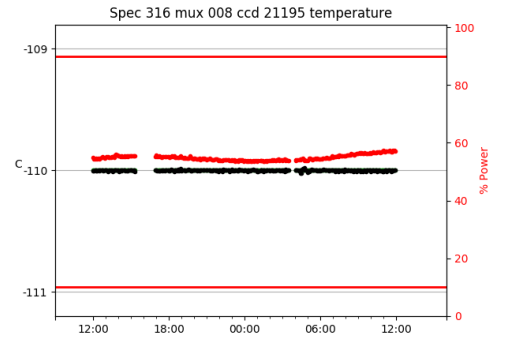

2 Spectrographs

2.1 Legend

For the Spectrograph Cryo plots the Black point are the cryo temperature reading and the Red points are the cryo pressure in Torr on a log scale with the scale on the right hand vertical axis.

For all Spectrograph Temperature plots, the Black points are the ccd temperature reading, the Green points are the ccd set point, and the Red points are the percentage heater power with the scale on the right hand vertical axis. The two straight Red lines are the 5% and 95% power levels for the heater.

2.2 lrs2

lrs2 uptime: 930:42:55 (hh:mm:ss)

2.3 virus

virus uptime: 187:26:10 (hh:mm:ss)

3 Weather

4 Tracker Engineering

5 Virus Enclosures

Virus Enclosure 1