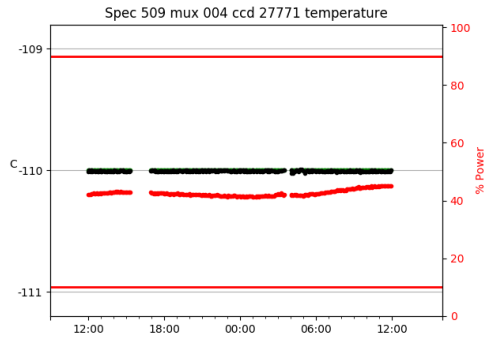

*This report has been automatically generated. Id: status.report.py 13712 2023-09-20 20:12:14Z jrf

1 Trajectories

The trajectory times and probe behaviour are shown. The probe plots show the various probe positions and currents during the trajectory. The Carriage is shown on the top plot while the Arm is shown on the bottom plot. Encoder positions are shown in blue on the left hand vertical axis and the Current is shown in red on the right hand vertical axis. The green line indicates when a guider or wfs is actively guiding. Probe data are plotted from the gonext_time to the cancel_time or stop_time of the trajectory.

2 Spectrographs

2.1 Legend

For the Spectrograph Cryo plots the Black point are the cryo temperature reading and the Red points are the cryo pressure in Torr on a log scale with the scale on the right hand vertical axis.

For all Spectrograph Temperature plots, the Black points are the ccd temperature reading, the Green points are the ccd set point, and the Red points are the percentage heater power with the scale on the right hand vertical axis. The two straight Red lines are the 5% and 95% power levels for the heater.

2.2 lrs2

lrs2 uptime: 930:42:55 (hh:mm:ss)

2.3 virus

virus uptime: 187:26:10 (hh:mm:ss)

3 Weather

4 Tracker Engineering

5 Virus Enclosures

Virus Enclosure 1