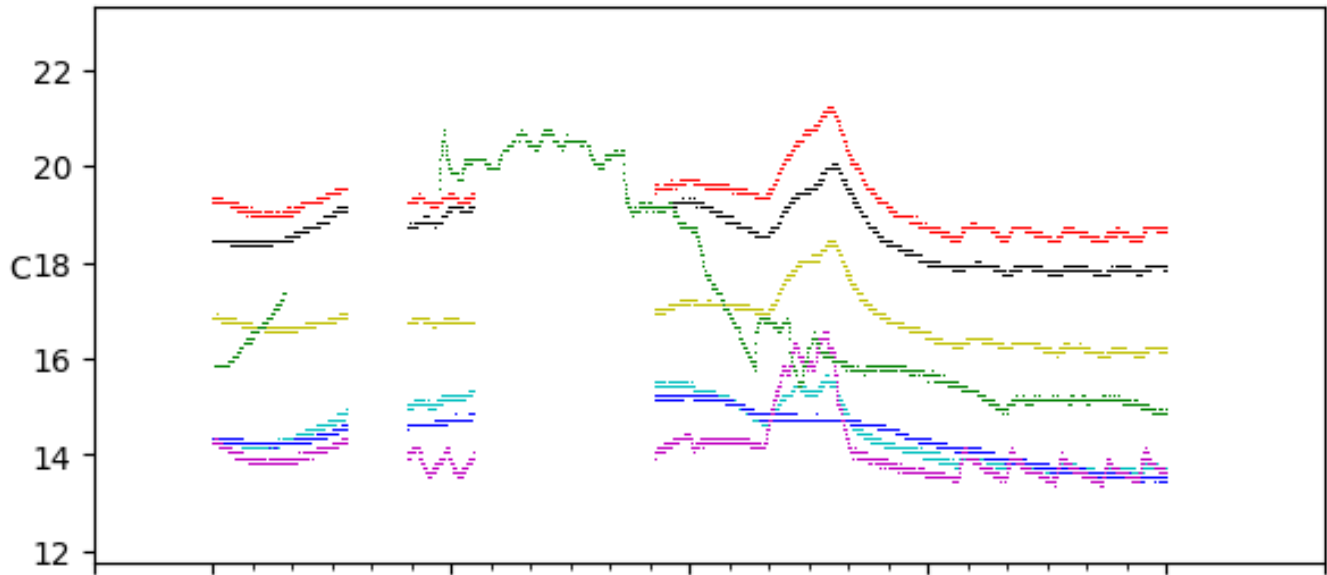

*This report has been automatically generated. Id: status.report.py 13712 2023-09-20 20:12:14Z jrf

1 Trajectories

The trajectory times and probe behaviour are shown. The probe plots show the various probe positions and currents during the trajectory. The Carriage is shown on the top plot while the Arm is shown on the bottom plot. Encoder positions are shown in blue on the left hand vertical axis and the Current is shown in red on the right hand vertical axis. The green line indicates when a guider or wfs is actively guiding. Probe data are plotted from the gonext_time to the cancel_time or stop_time of the trajectory.

2 Spectrographs

2.1 Legend

For the Spectrograph Cryo plots the Black point are the cryo temperature reading and the Red points are the cryo pressure in Torr on a log scale with the scale on the right hand vertical axis.

For all Spectrograph Temperature plots, the Black points are the ccd temperature reading, the Green points are the ccd set point, and the Red points are the percentage heater power with the scale on the right hand vertical axis. The two straight Red lines are the 5% and 95% power levels for the heater.

2.2 lrs2

lrs2 uptime: 930:42:55 (hh:mm:ss)

2.3 virus

virus uptime: 187:26:10 (hh:mm:ss)

3 Weather

4 Tracker Engineering

5 Virus Enclosures

Virus Enclosure 1