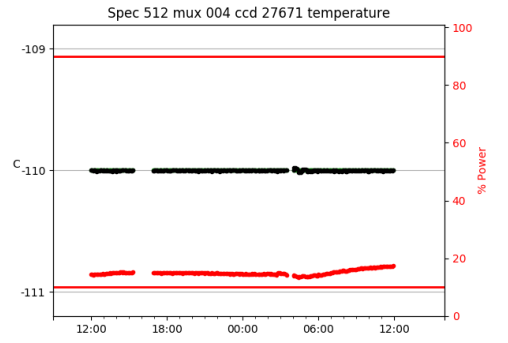

2 Spectrographs

2.1 Legend

For the Spectrograph Cryo plots the Black point are the cryo temperature reading and the Red points are the cryo pressure in Torr on a log scale with the scale on the right hand vertical axis.

For all Spectrograph Temperature plots, the Black points are the ccd temperature reading, the Green points are the ccd set point, and the Red points are the percentage heater power with the scale on the right hand vertical axis. The two straight Red lines are the 5% and 95% power levels for the heater.

2.2 lrs2

lrs2 uptime: 930:42:55 (hh:mm:ss)

2.3 virus

virus uptime: 187:26:10 (hh:mm:ss)

3 Weather

4 Tracker Engineering

5 Virus Enclosures

Virus Enclosure 1