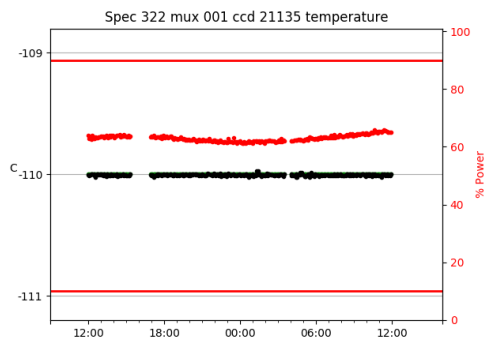

2 Spectrographs

2.1 Legend

For the Spectrograph Cryo plots the Black point are the cryo temperature reading and the Red points are the cryo pressure in Torr on a log scale with the scale on the right hand vertical axis.

For all Spectrograph Temperature plots, the Black points are the ccd temperature reading, the Green points are the ccd set point, and the Red points are the percentage heater power with the scale on the right hand vertical axis. The two straight Red lines are the 5% and 95% power levels for the heater.

2.2 lrs2

lrs2 uptime: 930:42:55 (hh:mm:ss)

2.3 virus

virus uptime: 187:26:10 (hh:mm:ss)

3 Weather

4 Tracker Engineering

5 Virus Enclosures

Virus Enclosure 1