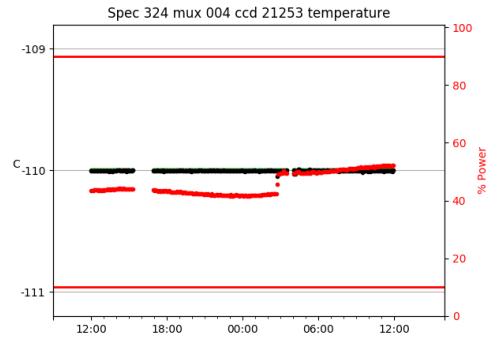

2 Spectrographs

2.1 Legend

For the Spectrograph Cryo plots the Black point are the cryo temperature reading and the Red points are the cryo pressure in Torr on a log scale with the scale on the right hand vertical axis.

For all Spectrograph Temperature plots, the Black points are the ccd temperature reading, the Green points are the ccd set point, and the Red points are the percentage heater power with the scale on the right hand vertical axis. The two straight Red lines are the 5% and 95% power levels for the heater.

2.2 lrs2

lrs2 uptime: 930:42:55 (hh:mm:ss)

2.3 virus

virus uptime: 187:26:10 (hh:mm:ss)

3 Weather

4 Tracker Engineering

5 Virus Enclosures

Virus Enclosure 1

Virus Enclosure 2

6 Server Up Time

Current server run times:

tracker uptime: 14:58:05 (hh:mm:ss)
tcs uptime: 15:01:13 (hh:mm:ss)
pas uptime: 15:01:27 (hh:mm:ss)
pfip uptime: 15:05:27 (hh:mm:ss)
legacy uptime: 15:07:16 (hh:mm:ss)
lrs2 uptime: 931:15:18 (hh:mm:ss)
virus uptime: 188:00:22 (hh:mm:ss)