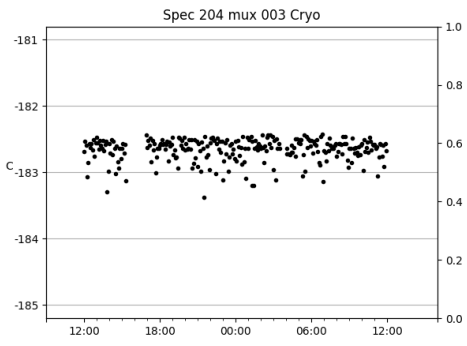

*This report has been automatically generated. Id: status.report.py 13712 2023-09-20 20:12:14Z jrf

1 Trajectories

The trajectory times and probe behaviour are shown. The probe plots show the various probe positions and currents during the trajectory. The Carriage is shown on the top plot while the Arm is shown on the bottom plot. Encoder positions are shown in blue on the left hand vertical axis and the Current is shown in red on the right hand vertical axis. The green line indicates when a guider or wfs is actively guiding. Probe data are plotted from the gonext_time to the cancel_time or stop_time of the trajectory.

2 Spectrographs

2.1 Legend

For the Spectrograph Cryo plots the Black point are the cryo temperature reading and the Red points are the cryo pressure in Torr on a log scale with the scale on the right hand vertical axis.

For all Spectrograph Temperature plots, the Black points are the ccd temperature reading, the Green points are the ccd set point, and the Red points are the percentage heater power with the scale on the right hand vertical axis. The two straight Red lines are the 5% and 95% power levels for the heater.

2.2 lrs2

lrs2 uptime: 930:42:55 (hh:mm:ss)

2.3 virus

virus uptime: 187:26:10 (hh:mm:ss)

3 Weather

4 Tracker Engineering

5 Virus Enclosures

Virus Enclosure 1