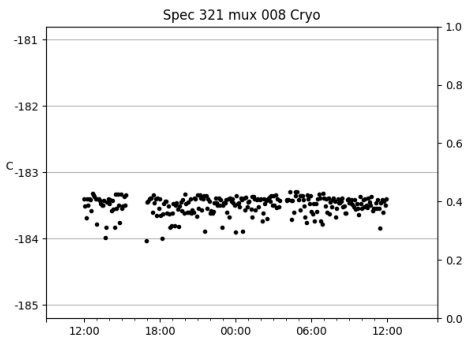

*This report has been automatically generated. Id: status.report.py 13712 2023-09-20 20:12:14Z jrf

1 Trajectories

The trajectory times and probe behaviour are shown. The probe plots show the various probe positions and currents during the trajectory. The Carriage is shown on the top plot while the Arm is shown on the bottom plot. Encoder positions are shown in blue on the left hand vertical axis and the Current is shown in red on the right hand vertical axis. The green line indicates when a guider or wfs is actively guiding. Probe data are plotted from the gonext_time to the cancel_time or stop_time of the trajectory.

2 Spectrographs

2.1 Legend

For the Spectrograph Cryo plots the Black point are the cryo temperature reading and the Red points are the cryo pressure in Torr on a log scale with the scale on the right hand vertical axis.

For all Spectrograph Temperature plots, the Black points are the ccd temperature reading, the Green points are the ccd set point, and the Red points are the percentage heater power with the scale on the right hand vertical axis. The two straight Red lines are the 5% and 95% power levels for the heater.

2.2 lrs2

lrs2 uptime: 930:42:55 (hh:mm:ss)

2.3 virus

virus uptime: 187:26:10 (hh:mm:ss)

3 Weather

4 Tracker Engineering

5 Virus Enclosures

Virus Enclosure 1