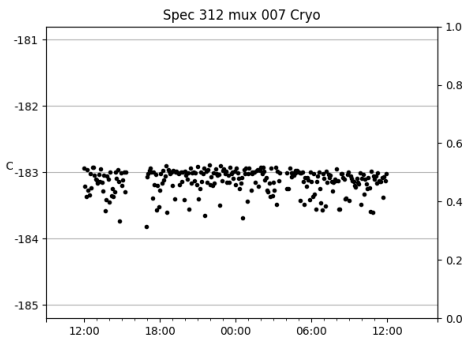

*This report has been automatically generated. Id: status.report.py 13712 2023-09-20 20:12:14Z jrf

1 Trajectories

The trajectory times and probe behaviour are shown. The probe plots show the various probe positions and currents during the trajectory. The Carriage is shown on the top plot while the Arm is shown on the bottom plot. Encoder positions are shown in blue on the left hand vertical axis and the Current is shown in red on the right hand vertical axis. The green line indicates when a guider or wfs is actively guiding. Probe data are plotted from the gonext_time to the cancel_time or stop_time of the trajectory.

2 Spectrographs

2.1 Legend

For the Spectrograph Cryo plots the Black point are the cryo temperature reading and the Red points are the cryo pressure in Torr on a log scale with the scale on the right hand vertical axis.

For all Spectrograph Temperature plots, the Black points are the ccd temperature reading, the Green points are the ccd set point, and the Red points are the percentage heater power with the scale on the right hand vertical axis. The two straight Red lines are the 5% and 95% power levels for the heater.

2.2 lrs2

lrs2 uptime: 930:42:55 (hh:mm:ss)

2.3 virus

virus uptime: 187:26:10 (hh:mm:ss)

3 Weather

4 Tracker Engineering

5 Virus Enclosures

Virus Enclosure 1