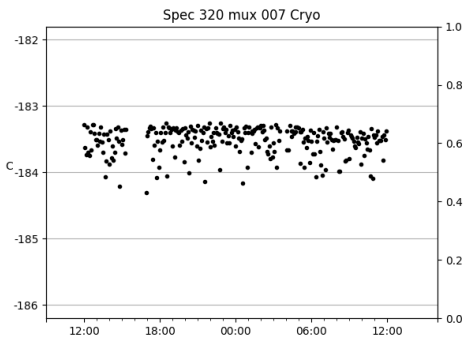

*This report has been automatically generated. Id: status.report.py 13712 2023-09-20 20:12:14Z jrf

1 Trajectories

The trajectory times and probe behaviour are shown. The probe plots show the various probe positions and currents during the trajectory. The Carriage is shown on the top plot while the Arm is shown on the bottom plot. Encoder positions are shown in blue on the left hand vertical axis and the Current is shown in red on the right hand vertical axis. The green line indicates when a guider or wfs is actively guiding. Probe data are plotted from the gonext_time to the cancel_time or stop_time of the trajectory.

2 Spectrographs

2.1 Legend

For the Spectrograph Cryo plots the Black point are the cryo temperature reading and the Red points are the cryo pressure in Torr on a log scale with the scale on the right hand vertical axis.

For all Spectrograph Temperature plots, the Black points are the ccd temperature reading, the Green points are the ccd set point, and the Red points are the percentage heater power with the scale on the right hand vertical axis. The two straight Red lines are the 5% and 95% power levels for the heater.

2.2 lrs2

lrs2 uptime: 930:42:55 (hh:mm:ss)

2.3 virus

virus uptime: 187:26:10 (hh:mm:ss)

3 Weather

4 Tracker Engineering

5 Virus Enclosures

Virus Enclosure 1