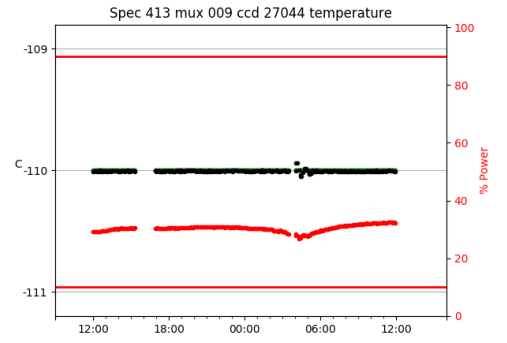

2 Spectrographs

2.1 Legend

For the Spectrograph Cryo plots the Black point are the cryo temperature reading and the Red points are the cryo pressure in Torr on a log scale with the scale on the right hand vertical axis.

For all Spectrograph Temperature plots, the Black points are the ccd temperature reading, the Green points are the ccd set point, and the Red points are the percentage heater power with the scale on the right hand vertical axis. The two straight Red lines are the 5% and 95% power levels for the heater.

2.2 lrs2

lrs2 uptime: 930:42:55 (hh:mm:ss)

2.3 virus

virus uptime: 187:26:10 (hh:mm:ss)

3 Weather

4 Tracker Engineering

5 Virus Enclosures

Virus Enclosure 1

Virus Enclosure 2

6 Server Up Time

Current server run times:

tracker uptime: 14:58:05 (hh:mm:ss)
tcs uptime: 15:01:13 (hh:mm:ss)
pas uptime: 15:01:27 (hh:mm:ss)
pfip uptime: 15:05:27 (hh:mm:ss)
legacy uptime: 15:07:16 (hh:mm:ss)
lrs2 uptime: 931:15:18 (hh:mm:ss)
virus uptime: 188:00:22 (hh:mm:ss)