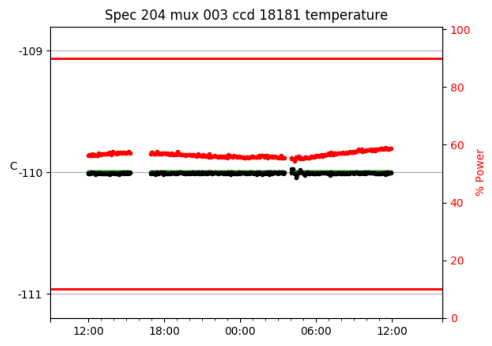

*This report has been automatically generated. Id: status.report.py 13712 2023-09-20 20:12:14Z jrf

1 Trajectories

The trajectory times and probe behaviour are shown. The probe plots show the various probe positions and currents during the trajectory. The Carriage is shown on the top plot while the Arm is shown on the bottom plot. Encoder positions are shown in blue on the left hand vertical axis and the Current is shown in red on the right hand vertical axis. The green line indicates when a guider or wfs is actively guiding. Probe data are plotted from the gonext_time to the cancel_time or stop_time of the trajectory.

2 Spectrographs

2.1 Legend

For the Spectrograph Cryo plots the Black point are the cryo temperature reading and the Red points are the cryo pressure in Torr on a log scale with the scale on the right hand vertical axis.

For all Spectrograph Temperature plots, the Black points are the ccd temperature reading, the Green points are the ccd set point, and the Red points are the percentage heater power with the scale on the right hand vertical axis. The two straight Red lines are the 5% and 95% power levels for the heater.

2.2 lrs2

lrs2 uptime: 930:42:55 (hh:mm:ss)

2.3 virus

virus uptime: 187:26:10 (hh:mm:ss)

3 Weather

4 Tracker Engineering

5 Virus Enclosures

Virus Enclosure 1