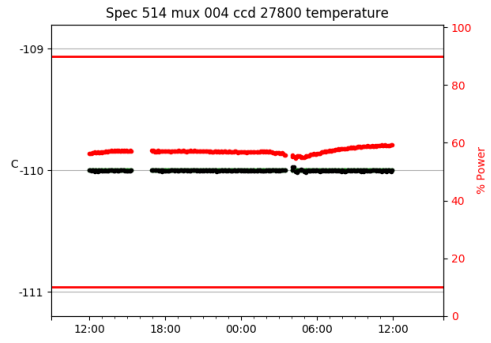

2 Spectrographs

2.1 Legend

For the Spectrograph Cryo plots the Black point are the cryo temperature reading and the Red points are the cryo pressure in Torr on a log scale with the scale on the right hand vertical axis.

For all Spectrograph Temperature plots, the Black points are the ccd temperature reading, the Green points are the ccd set point, and the Red points are the percentage heater power with the scale on the right hand vertical axis. The two straight Red lines are the 5% and 95% power levels for the heater.

2.2 lrs2

lrs2 uptime: 930:42:55 (hh:mm:ss)

2.3 virus

virus uptime: 187:26:10 (hh:mm:ss)

3 Weather

4 Tracker Engineering

5 Virus Enclosures

Virus Enclosure 1