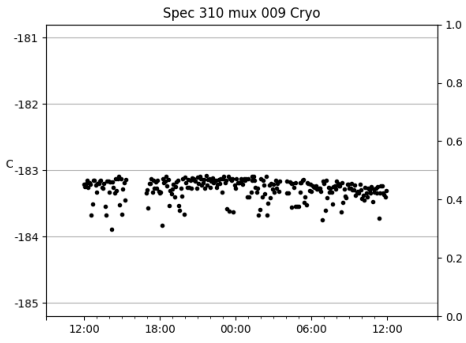

*This report has been automatically generated. Id: status.report.py 13712 2023-09-20 20:12:14Z jrf

1 Trajectories

The trajectory times and probe behaviour are shown. The probe plots show the various probe positions and currents during the trajectory. The Carriage is shown on the top plot while the Arm is shown on the bottom plot. Encoder positions are shown in blue on the left hand vertical axis and the Current is shown in red on the right hand vertical axis. The green line indicates when a guider or wfs is actively guiding. Probe data are plotted from the gonext_time to the cancel_time or stop_time of the trajectory.

2 Spectrographs

2.1 Legend

For the Spectrograph Cryo plots the Black point are the cryo temperature reading and the Red points are the cryo pressure in Torr on a log scale with the scale on the right hand vertical axis.

For all Spectrograph Temperature plots, the Black points are the ccd temperature reading, the Green points are the ccd set point, and the Red points are the percentage heater power with the scale on the right hand vertical axis. The two straight Red lines are the 5% and 95% power levels for the heater.

2.2 lrs2

lrs2 uptime: 930:42:55 (hh:mm:ss)

2.3 virus

virus uptime: 187:26:10 (hh:mm:ss)

3 Weather

4 Tracker Engineering

5 Virus Enclosures

Virus Enclosure 1