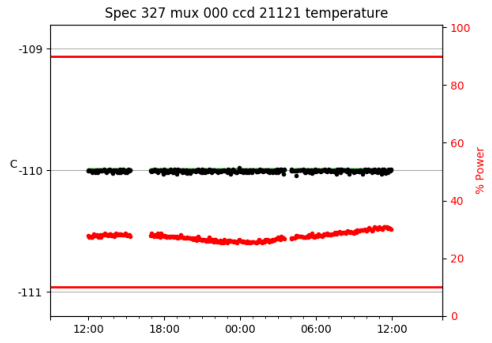

*This report has been automatically generated. Id: status.report.py 13712 2023-09-20 20:12:14Z jrf

1 Trajectories

The trajectory times and probe behaviour are shown. The probe plots show the various probe positions and currents during the trajectory. The Carriage is shown on the top plot while the Arm is shown on the bottom plot. Encoder positions are shown in blue on the left hand vertical axis and the Current is shown in red on the right hand vertical axis. The green line indicates when a guider or wfs is actively guiding. Probe data are plotted from the gonext_time to the cancel_time or stop_time of the trajectory.

2 Spectrographs

2.1 Legend

For the Spectrograph Cryo plots the Black point are the cryo temperature reading and the Red points are the cryo pressure in Torr on a log scale with the scale on the right hand vertical axis.

For all Spectrograph Temperature plots, the Black points are the ccd temperature reading, the Green points are the ccd set point, and the Red points are the percentage heater power with the scale on the right hand vertical axis. The two straight Red lines are the 5% and 95% power levels for the heater.

2.2 lrs2

lrs2 uptime: 930:42:55 (hh:mm:ss)

2.3 virus

virus uptime: 187:26:10 (hh:mm:ss)

3 Weather

4 Tracker Engineering

5 Virus Enclosures

Virus Enclosure 1