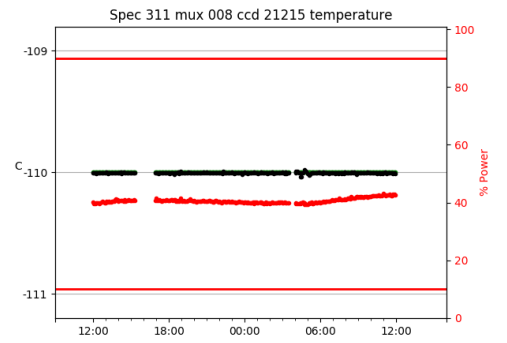

2 Spectrographs

2.1 Legend

For the Spectrograph Cryo plots the Black point are the cryo temperature reading and the Red points are the cryo pressure in Torr on a log scale with the scale on the right hand vertical axis.

For all Spectrograph Temperature plots, the Black points are the ccd temperature reading, the Green points are the ccd set point, and the Red points are the percentage heater power with the scale on the right hand vertical axis. The two straight Red lines are the 5% and 95% power levels for the heater.

2.2 lrs2

lrs2 uptime: 930:42:55 (hh:mm:ss)

2.3 virus

virus uptime: 187:26:10 (hh:mm:ss)

3 Weather

4 Tracker Engineering

5 Virus Enclosures

Virus Enclosure 1

Virus Enclosure 2

6 Server Up Time

Current server run times:

tracker uptime: 14:58:05 (hh:mm:ss)
tcs uptime: 15:01:13 (hh:mm:ss)
pas uptime: 15:01:27 (hh:mm:ss)
pfip uptime: 15:05:27 (hh:mm:ss)
legacy uptime: 15:07:16 (hh:mm:ss)
lrs2 uptime: 931:15:18 (hh:mm:ss)
virus uptime: 188:00:22 (hh:mm:ss)