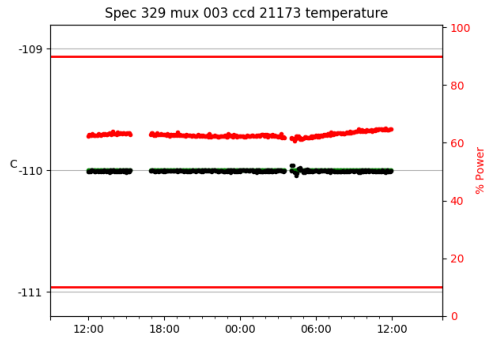

*This report has been automatically generated. Id: status.report.py 13712 2023-09-20 20:12:14Z jrf

1 Trajectories

The trajectory times and probe behaviour are shown. The probe plots show the various probe positions and currents during the trajectory. The Carriage is shown on the top plot while the Arm is shown on the bottom plot. Encoder positions are shown in blue on the left hand vertical axis and the Current is shown in red on the right hand vertical axis. The green line indicates when a guider or wfs is actively guiding. Probe data are plotted from the gonext_time to the cancel_time or stop_time of the trajectory.

2 Spectrographs

2.1 Legend

For the Spectrograph Cryo plots the Black point are the cryo temperature reading and the Red points are the cryo pressure in Torr on a log scale with the scale on the right hand vertical axis.

For all Spectrograph Temperature plots, the Black points are the ccd temperature reading, the Green points are the ccd set point, and the Red points are the percentage heater power with the scale on the right hand vertical axis. The two straight Red lines are the 5% and 95% power levels for the heater.

2.2 lrs2

lrs2 uptime: 930:42:55 (hh:mm:ss)

2.3 virus

virus uptime: 187:26:10 (hh:mm:ss)

3 Weather

4 Tracker Engineering

5 Virus Enclosures

Virus Enclosure 1