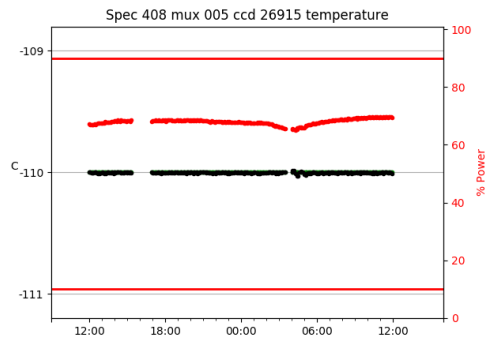

*This report has been automatically generated. Id: status.report.py 13712 2023-09-20 20:12:14Z jrf

1 Trajectories

The trajectory times and probe behaviour are shown. The probe plots show the various probe positions and currents during the trajectory. The Carriage is shown on the top plot while the Arm is shown on the bottom plot. Encoder positions are shown in blue on the left hand vertical axis and the Current is shown in red on the right hand vertical axis. The green line indicates when a guider or wfs is actively guiding. Probe data are plotted from the gonext_time to the cancel_time or stop_time of the trajectory.

2 Spectrographs

2.1 Legend

For the Spectrograph Cryo plots the Black point are the cryo temperature reading and the Red points are the cryo pressure in Torr on a log scale with the scale on the right hand vertical axis.

For all Spectrograph Temperature plots, the Black points are the ccd temperature reading, the Green points are the ccd set point, and the Red points are the percentage heater power with the scale on the right hand vertical axis. The two straight Red lines are the 5% and 95% power levels for the heater.

2.2 lrs2

lrs2 uptime: 930:42:55 (hh:mm:ss)

2.3 virus

virus uptime: 187:26:10 (hh:mm:ss)

3 Weather

4 Tracker Engineering

5 Virus Enclosures

Virus Enclosure 1