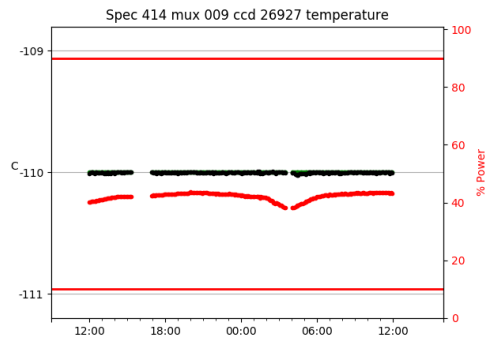

2 Spectrographs

2.1 Legend

For the Spectrograph Cryo plots the Black point are the cryo temperature reading and the Red points are the cryo pressure in Torr on a log scale with the scale on the right hand vertical axis.

For all Spectrograph Temperature plots, the Black points are the ccd temperature reading, the Green points are the ccd set point, and the Red points are the percentage heater power with the scale on the right hand vertical axis. The two straight Red lines are the 5% and 95% power levels for the heater.

2.2 lrs2

lrs2 uptime: 930:42:55 (hh:mm:ss)

2.3 virus

virus uptime: 187:26:10 (hh:mm:ss)

3 Weather

4 Tracker Engineering

5 Virus Enclosures

Virus Enclosure 1

Virus Enclosure 2

6 Server Up Time

Current server run times:

tracker uptime: 14:58:05 (hh:mm:ss)
tcs uptime: 15:01:13 (hh:mm:ss)
pas uptime: 15:01:27 (hh:mm:ss)
pfip uptime: 15:05:27 (hh:mm:ss)
legacy uptime: 15:07:16 (hh:mm:ss)
lrs2 uptime: 931:15:18 (hh:mm:ss)
virus uptime: 188:00:22 (hh:mm:ss)