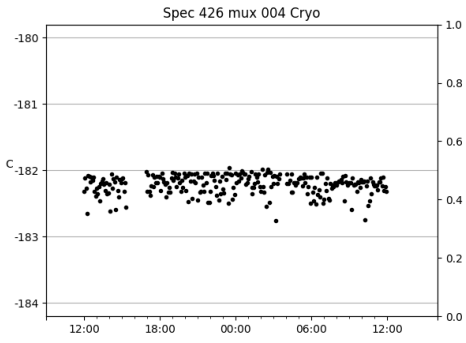

*This report has been automatically generated. Id: status.report.py 13712 2023-09-20 20:12:14Z jrf

1 Trajectories

The trajectory times and probe behaviour are shown. The probe plots show the various probe positions and currents during the trajectory. The Carriage is shown on the top plot while the Arm is shown on the bottom plot. Encoder positions are shown in blue on the left hand vertical axis and the Current is shown in red on the right hand vertical axis. The green line indicates when a guider or wfs is actively guiding. Probe data are plotted from the gonext_time to the cancel_time or stop_time of the trajectory.

2 Spectrographs

2.1 Legend

For the Spectrograph Cryo plots the Black point are the cryo temperature reading and the Red points are the cryo pressure in Torr on a log scale with the scale on the right hand vertical axis.

For all Spectrograph Temperature plots, the Black points are the ccd temperature reading, the Green points are the ccd set point, and the Red points are the percentage heater power with the scale on the right hand vertical axis. The two straight Red lines are the 5% and 95% power levels for the heater.

2.2 lrs2

lrs2 uptime: 930:42:55 (hh:mm:ss)

2.3 virus

virus uptime: 187:26:10 (hh:mm:ss)

3 Weather

4 Tracker Engineering

5 Virus Enclosures

Virus Enclosure 1