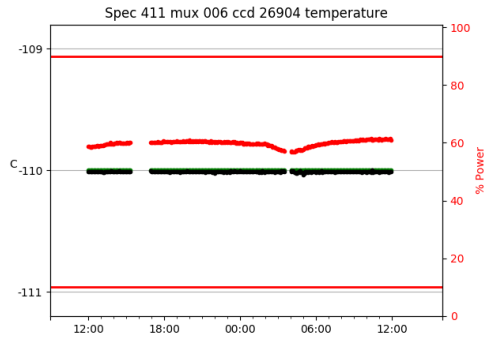

*This report has been automatically generated. Id: status.report.py 13712 2023-09-20 20:12:14Z jrf

1 Trajectories

The trajectory times and probe behaviour are shown. The probe plots show the various probe positions and currents during the trajectory. The Carriage is shown on the top plot while the Arm is shown on the bottom plot. Encoder positions are shown in blue on the left hand vertical axis and the Current is shown in red on the right hand vertical axis. The green line indicates when a guider or wfs is actively guiding. Probe data are plotted from the gonext_time to the cancel_time or stop_time of the trajectory.

2 Spectrographs

2.1 Legend

For the Spectrograph Cryo plots the Black point are the cryo temperature reading and the Red points are the cryo pressure in Torr on a log scale with the scale on the right hand vertical axis.

For all Spectrograph Temperature plots, the Black points are the ccd temperature reading, the Green points are the ccd set point, and the Red points are the percentage heater power with the scale on the right hand vertical axis. The two straight Red lines are the 5% and 95% power levels for the heater.

2.2 lrs2

lrs2 uptime: 930:42:55 (hh:mm:ss)

2.3 virus

virus uptime: 187:26:10 (hh:mm:ss)

3 Weather

4 Tracker Engineering

5 Virus Enclosures

Virus Enclosure 1