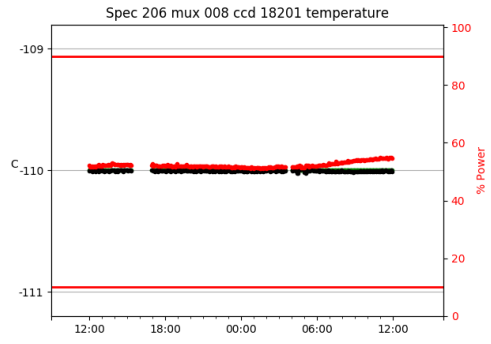

*This report has been automatically generated. Id: status.report.py 13712 2023-09-20 20:12:14Z jrf

1 Trajectories

The trajectory times and probe behaviour are shown. The probe plots show the various probe positions and currents during the trajectory. The Carriage is shown on the top plot while the Arm is shown on the bottom plot. Encoder positions are shown in blue on the left hand vertical axis and the Current is shown in red on the right hand vertical axis. The green line indicates when a guider or wfs is actively guiding. Probe data are plotted from the gonext_time to the cancel_time or stop_time of the trajectory.

2 Spectrographs

2.1 Legend

For the Spectrograph Cryo plots the Black point are the cryo temperature reading and the Red points are the cryo pressure in Torr on a log scale with the scale on the right hand vertical axis.

For all Spectrograph Temperature plots, the Black points are the ccd temperature reading, the Green points are the ccd set point, and the Red points are the percentage heater power with the scale on the right hand vertical axis. The two straight Red lines are the 5% and 95% power levels for the heater.

2.2 lrs2

lrs2 uptime: 930:42:55 (hh:mm:ss)

2.3 virus

virus uptime: 187:26:10 (hh:mm:ss)

3 Weather

4 Tracker Engineering

5 Virus Enclosures

Virus Enclosure 1