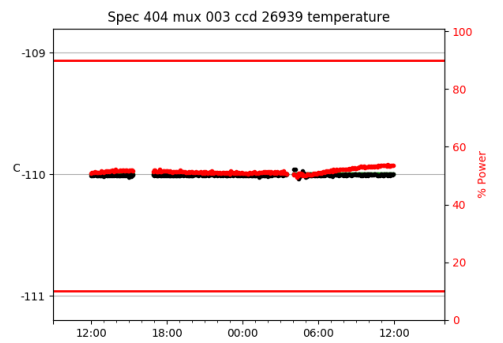

*This report has been automatically generated. Id: status.report.py 13712 2023-09-20 20:12:14Z jrf

1 Trajectories

The trajectory times and probe behaviour are shown. The probe plots show the various probe positions and currents during the trajectory. The Carriage is shown on the top plot while the Arm is shown on the bottom plot. Encoder positions are shown in blue on the left hand vertical axis and the Current is shown in red on the right hand vertical axis. The green line indicates when a guider or wfs is actively guiding. Probe data are plotted from the gonext_time to the cancel_time or stop_time of the trajectory.

2 Spectrographs

2.1 Legend

For the Spectrograph Cryo plots the Black point are the cryo temperature reading and the Red points are the cryo pressure in Torr on a log scale with the scale on the right hand vertical axis.

For all Spectrograph Temperature plots, the Black points are the ccd temperature reading, the Green points are the ccd set point, and the Red points are the percentage heater power with the scale on the right hand vertical axis. The two straight Red lines are the 5% and 95% power levels for the heater.

2.2 lrs2

lrs2 uptime: 930:42:55 (hh:mm:ss)

2.3 virus

virus uptime: 187:26:10 (hh:mm:ss)

3 Weather

4 Tracker Engineering

5 Virus Enclosures

Virus Enclosure 1