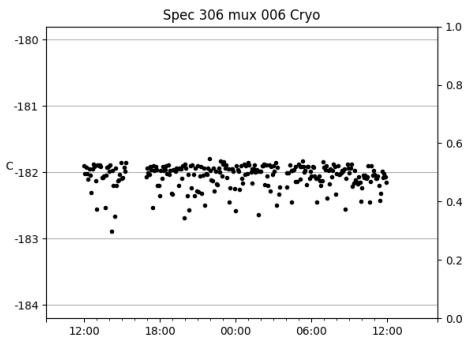

*This report has been automatically generated. Id: status.report.py 13712 2023-09-20 20:12:14Z jrf

1 Trajectories

The trajectory times and probe behaviour are shown. The probe plots show the various probe positions and currents during the trajectory. The Carriage is shown on the top plot while the Arm is shown on the bottom plot. Encoder positions are shown in blue on the left hand vertical axis and the Current is shown in red on the right hand vertical axis. The green line indicates when a guider or wfs is actively guiding. Probe data are plotted from the gonext_time to the cancel_time or stop_time of the trajectory.

2 Spectrographs

2.1 Legend

For the Spectrograph Cryo plots the Black point are the cryo temperature reading and the Red points are the cryo pressure in Torr on a log scale with the scale on the right hand vertical axis.

For all Spectrograph Temperature plots, the Black points are the ccd temperature reading, the Green points are the ccd set point, and the Red points are the percentage heater power with the scale on the right hand vertical axis. The two straight Red lines are the 5% and 95% power levels for the heater.

2.2 lrs2

lrs2 uptime: 930:42:55 (hh:mm:ss)

2.3 virus

virus uptime: 187:26:10 (hh:mm:ss)

3 Weather

4 Tracker Engineering

5 Virus Enclosures

Virus Enclosure 1