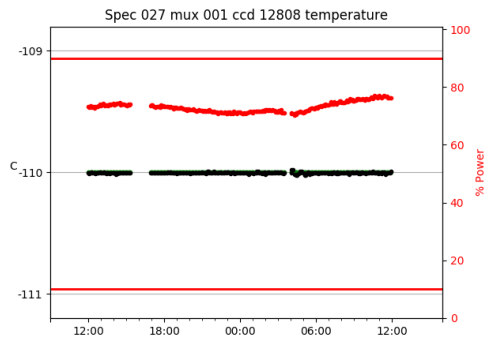

*This report has been automatically generated. Id: status.report.py 13712 2023-09-20 20:12:14Z jrf

1 Trajectories

The trajectory times and probe behaviour are shown. The probe plots show the various probe positions and currents during the trajectory. The Carriage is shown on the top plot while the Arm is shown on the bottom plot. Encoder positions are shown in blue on the left hand vertical axis and the Current is shown in red on the right hand vertical axis. The green line indicates when a guider or wfs is actively guiding. Probe data are plotted from the gonext_time to the cancel_time or stop_time of the trajectory.

2 Spectrographs

2.1 Legend

For the Spectrograph Cryo plots the Black point are the cryo temperature reading and the Red points are the cryo pressure in Torr on a log scale with the scale on the right hand vertical axis.

For all Spectrograph Temperature plots, the Black points are the ccd temperature reading, the Green points are the ccd set point, and the Red points are the percentage heater power with the scale on the right hand vertical axis. The two straight Red lines are the 5% and 95% power levels for the heater.

2.2 lrs2

lrs2 uptime: 930:42:55 (hh:mm:ss)

2.3 virus

virus uptime: 187:26:10 (hh:mm:ss)

3 Weather

4 Tracker Engineering

5 Virus Enclosures

Virus Enclosure 1