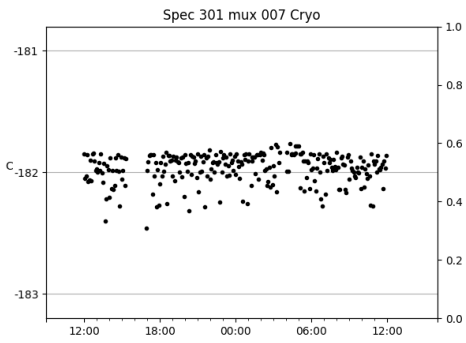

*This report has been automatically generated. Id: status.report.py 13712 2023-09-20 20:12:14Z jrf

1 Trajectories

The trajectory times and probe behaviour are shown. The probe plots show the various probe positions and currents during the trajectory. The Carriage is shown on the top plot while the Arm is shown on the bottom plot. Encoder positions are shown in blue on the left hand vertical axis and the Current is shown in red on the right hand vertical axis. The green line indicates when a guider or wfs is actively guiding. Probe data are plotted from the gonext_time to the cancel_time or stop_time of the trajectory.

2 Spectrographs

2.1 Legend

For the Spectrograph Cryo plots the Black point are the cryo temperature reading and the Red points are the cryo pressure in Torr on a log scale with the scale on the right hand vertical axis.

For all Spectrograph Temperature plots, the Black points are the ccd temperature reading, the Green points are the ccd set point, and the Red points are the percentage heater power with the scale on the right hand vertical axis. The two straight Red lines are the 5% and 95% power levels for the heater.

2.2 lrs2

lrs2 uptime: 930:42:55 (hh:mm:ss)

2.3 virus

virus uptime: 187:26:10 (hh:mm:ss)

3 Weather

4 Tracker Engineering

5 Virus Enclosures

Virus Enclosure 1