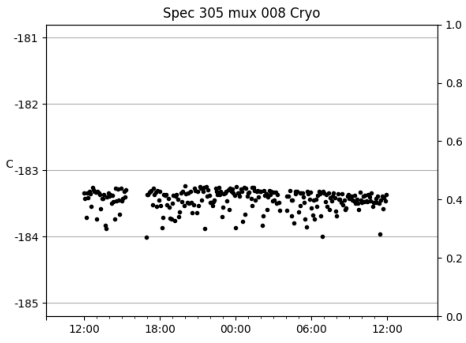

*This report has been automatically generated. Id: status.report.py 13712 2023-09-20 20:12:14Z jrf

1 Trajectories

The trajectory times and probe behaviour are shown. The probe plots show the various probe positions and currents during the trajectory. The Carriage is shown on the top plot while the Arm is shown on the bottom plot. Encoder positions are shown in blue on the left hand vertical axis and the Current is shown in red on the right hand vertical axis. The green line indicates when a guider or wfs is actively guiding. Probe data are plotted from the gonext_time to the cancel_time or stop_time of the trajectory.

2 Spectrographs

2.1 Legend

For the Spectrograph Cryo plots the Black point are the cryo temperature reading and the Red points are the cryo pressure in Torr on a log scale with the scale on the right hand vertical axis.

For all Spectrograph Temperature plots, the Black points are the ccd temperature reading, the Green points are the ccd set point, and the Red points are the percentage heater power with the scale on the right hand vertical axis. The two straight Red lines are the 5% and 95% power levels for the heater.

2.2 lrs2

lrs2 uptime: 930:42:55 (hh:mm:ss)

2.3 virus

virus uptime: 187:26:10 (hh:mm:ss)

3 Weather

4 Tracker Engineering

5 Virus Enclosures

Virus Enclosure 1