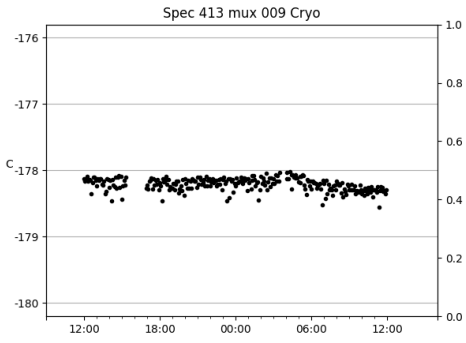

*This report has been automatically generated. Id: status.report.py 13712 2023-09-20 20:12:14Z jrf

1 Trajectories

The trajectory times and probe behaviour are shown. The probe plots show the various probe positions and currents during the trajectory. The Carriage is shown on the top plot while the Arm is shown on the bottom plot. Encoder positions are shown in blue on the left hand vertical axis and the Current is shown in red on the right hand vertical axis. The green line indicates when a guider or wfs is actively guiding. Probe data are plotted from the gonext_time to the cancel_time or stop_time of the trajectory.

2 Spectrographs

2.1 Legend

For the Spectrograph Cryo plots the Black point are the cryo temperature reading and the Red points are the cryo pressure in Torr on a log scale with the scale on the right hand vertical axis.

For all Spectrograph Temperature plots, the Black points are the ccd temperature reading, the Green points are the ccd set point, and the Red points are the percentage heater power with the scale on the right hand vertical axis. The two straight Red lines are the 5% and 95% power levels for the heater.

2.2 lrs2

lrs2 uptime: 930:42:55 (hh:mm:ss)

2.3 virus

virus uptime: 187:26:10 (hh:mm:ss)

3 Weather

4 Tracker Engineering

5 Virus Enclosures

Virus Enclosure 1