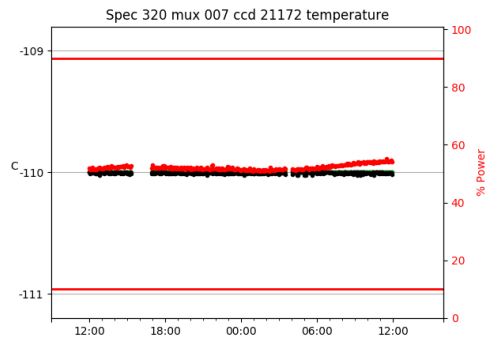

2 Spectrographs

2.1 Legend

For the Spectrograph Cryo plots the Black point are the cryo temperature reading and the Red points are the cryo pressure in Torr on a log scale with the scale on the right hand vertical axis.

For all Spectrograph Temperature plots, the Black points are the ccd temperature reading, the Green points are the ccd set point, and the Red points are the percentage heater power with the scale on the right hand vertical axis. The two straight Red lines are the 5% and 95% power levels for the heater.

2.2 lrs2

lrs2 uptime: 930:42:55 (hh:mm:ss)

2.3 virus

virus uptime: 187:26:10 (hh:mm:ss)

3 Weather

4 Tracker Engineering

5 Virus Enclosures

Virus Enclosure 1