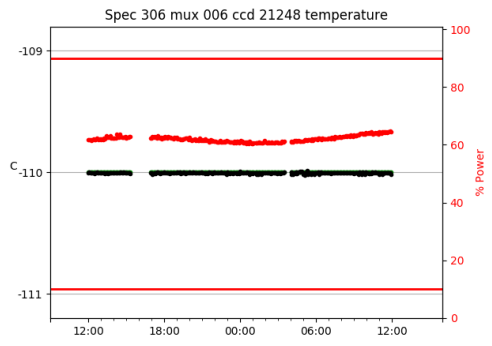

*This report has been automatically generated. Id: status.report.py 13712 2023-09-20 20:12:14Z jrf

1 Trajectories

The trajectory times and probe behaviour are shown. The probe plots show the various probe positions and currents during the trajectory. The Carriage is shown on the top plot while the Arm is shown on the bottom plot. Encoder positions are shown in blue on the left hand vertical axis and the Current is shown in red on the right hand vertical axis. The green line indicates when a guider or wfs is actively guiding. Probe data are plotted from the gonext_time to the cancel_time or stop_time of the trajectory.

2 Spectrographs

2.1 Legend

For the Spectrograph Cryo plots the Black point are the cryo temperature reading and the Red points are the cryo pressure in Torr on a log scale with the scale on the right hand vertical axis.

For all Spectrograph Temperature plots, the Black points are the ccd temperature reading, the Green points are the ccd set point, and the Red points are the percentage heater power with the scale on the right hand vertical axis. The two straight Red lines are the 5% and 95% power levels for the heater.

2.2 lrs2

lrs2 uptime: 930:42:55 (hh:mm:ss)

2.3 virus

virus uptime: 187:26:10 (hh:mm:ss)

3 Weather

4 Tracker Engineering

5 Virus Enclosures

Virus Enclosure 1