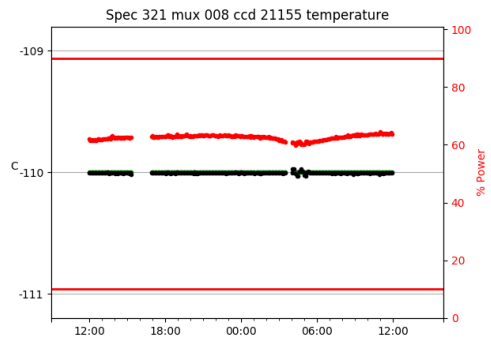

*This report has been automatically generated. Id: status.report.py 13712 2023-09-20 20:12:14Z jrf

1 Trajectories

The trajectory times and probe behaviour are shown. The probe plots show the various probe positions and currents during the trajectory. The Carriage is shown on the top plot while the Arm is shown on the bottom plot. Encoder positions are shown in blue on the left hand vertical axis and the Current is shown in red on the right hand vertical axis. The green line indicates when a guider or wfs is actively guiding. Probe data are plotted from the gonext_time to the cancel_time or stop_time of the trajectory.

2 Spectrographs

2.1 Legend

For the Spectrograph Cryo plots the Black point are the cryo temperature reading and the Red points are the cryo pressure in Torr on a log scale with the scale on the right hand vertical axis.

For all Spectrograph Temperature plots, the Black points are the ccd temperature reading, the Green points are the ccd set point, and the Red points are the percentage heater power with the scale on the right hand vertical axis. The two straight Red lines are the 5% and 95% power levels for the heater.

2.2 lrs2

lrs2 uptime: 930:42:55 (hh:mm:ss)

2.3 virus

virus uptime: 187:26:10 (hh:mm:ss)

3 Weather

4 Tracker Engineering

5 Virus Enclosures

Virus Enclosure 1