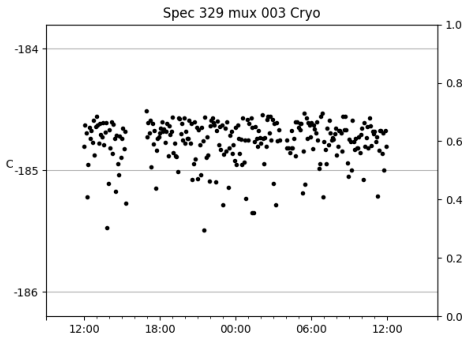

*This report has been automatically generated. Id: status.report.py 13712 2023-09-20 20:12:14Z jrf

1 Trajectories

The trajectory times and probe behaviour are shown. The probe plots show the various probe positions and currents during the trajectory. The Carriage is shown on the top plot while the Arm is shown on the bottom plot. Encoder positions are shown in blue on the left hand vertical axis and the Current is shown in red on the right hand vertical axis. The green line indicates when a guider or wfs is actively guiding. Probe data are plotted from the gonext_time to the cancel_time or stop_time of the trajectory.

2 Spectrographs

2.1 Legend

For the Spectrograph Cryo plots the Black point are the cryo temperature reading and the Red points are the cryo pressure in Torr on a log scale with the scale on the right hand vertical axis.

For all Spectrograph Temperature plots, the Black points are the ccd temperature reading, the Green points are the ccd set point, and the Red points are the percentage heater power with the scale on the right hand vertical axis. The two straight Red lines are the 5% and 95% power levels for the heater.

2.2 lrs2

lrs2 uptime: 930:42:55 (hh:mm:ss)

2.3 virus

virus uptime: 187:26:10 (hh:mm:ss)

3 Weather

4 Tracker Engineering

5 Virus Enclosures

Virus Enclosure 1