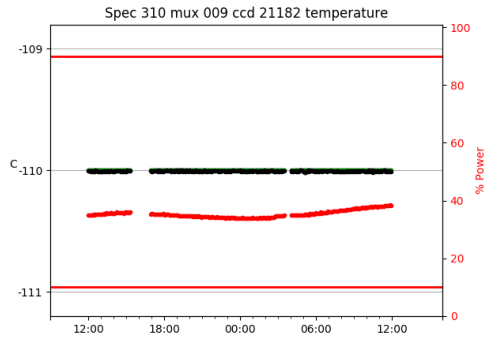

*This report has been automatically generated. Id: status.report.py 13712 2023-09-20 20:12:14Z jrf

1 Trajectories

The trajectory times and probe behaviour are shown. The probe plots show the various probe positions and currents during the trajectory. The Carriage is shown on the top plot while the Arm is shown on the bottom plot. Encoder positions are shown in blue on the left hand vertical axis and the Current is shown in red on the right hand vertical axis. The green line indicates when a guider or wfs is actively guiding. Probe data are plotted from the gonext_time to the cancel_time or stop_time of the trajectory.

2 Spectrographs

2.1 Legend

For the Spectrograph Cryo plots the Black point are the cryo temperature reading and the Red points are the cryo pressure in Torr on a log scale with the scale on the right hand vertical axis.

For all Spectrograph Temperature plots, the Black points are the ccd temperature reading, the Green points are the ccd set point, and the Red points are the percentage heater power with the scale on the right hand vertical axis. The two straight Red lines are the 5% and 95% power levels for the heater.

2.2 lrs2

lrs2 uptime: 930:42:55 (hh:mm:ss)

2.3 virus

virus uptime: 187:26:10 (hh:mm:ss)

3 Weather

4 Tracker Engineering

5 Virus Enclosures

Virus Enclosure 1