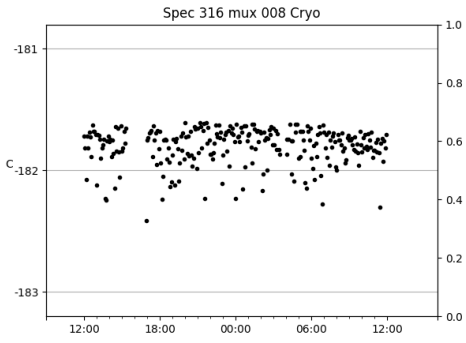

*This report has been automatically generated. Id: status.report.py 13712 2023-09-20 20:12:14Z jrf

1 Trajectories

The trajectory times and probe behaviour are shown. The probe plots show the various probe positions and currents during the trajectory. The Carriage is shown on the top plot while the Arm is shown on the bottom plot. Encoder positions are shown in blue on the left hand vertical axis and the Current is shown in red on the right hand vertical axis. The green line indicates when a guider or wfs is actively guiding. Probe data are plotted from the gonext_time to the cancel_time or stop_time of the trajectory.

2 Spectrographs

2.1 Legend

For the Spectrograph Cryo plots the Black point are the cryo temperature reading and the Red points are the cryo pressure in Torr on a log scale with the scale on the right hand vertical axis.

For all Spectrograph Temperature plots, the Black points are the ccd temperature reading, the Green points are the ccd set point, and the Red points are the percentage heater power with the scale on the right hand vertical axis. The two straight Red lines are the 5% and 95% power levels for the heater.

2.2 lrs2

lrs2 uptime: 930:42:55 (hh:mm:ss)

2.3 virus

virus uptime: 187:26:10 (hh:mm:ss)

3 Weather

4 Tracker Engineering

5 Virus Enclosures

Virus Enclosure 1