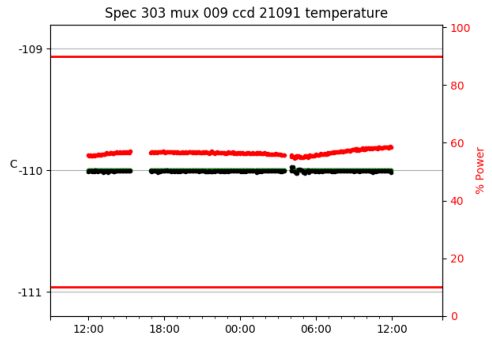

*This report has been automatically generated. Id: status.report.py 13712 2023-09-20 20:12:14Z jrf

1 Trajectories

The trajectory times and probe behaviour are shown. The probe plots show the various probe positions and currents during the trajectory. The Carriage is shown on the top plot while the Arm is shown on the bottom plot. Encoder positions are shown in blue on the left hand vertical axis and the Current is shown in red on the right hand vertical axis. The green line indicates when a guider or wfs is actively guiding. Probe data are plotted from the gonext_time to the cancel_time or stop_time of the trajectory.

2 Spectrographs

2.1 Legend

For the Spectrograph Cryo plots the Black point are the cryo temperature reading and the Red points are the cryo pressure in Torr on a log scale with the scale on the right hand vertical axis.

For all Spectrograph Temperature plots, the Black points are the ccd temperature reading, the Green points are the ccd set point, and the Red points are the percentage heater power with the scale on the right hand vertical axis. The two straight Red lines are the 5% and 95% power levels for the heater.

2.2 lrs2

lrs2 uptime: 930:42:55 (hh:mm:ss)

2.3 virus

virus uptime: 187:26:10 (hh:mm:ss)

3 Weather

4 Tracker Engineering

5 Virus Enclosures

Virus Enclosure 1