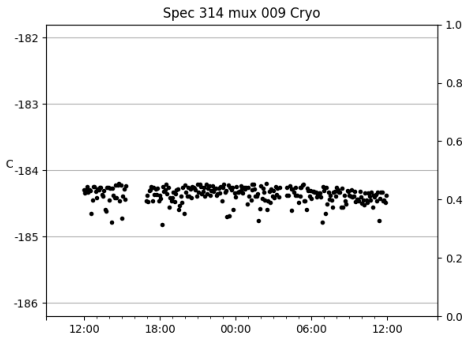

*This report has been automatically generated. Id: status.report.py 13712 2023-09-20 20:12:14Z jrf

1 Trajectories

The trajectory times and probe behaviour are shown. The probe plots show the various probe positions and currents during the trajectory. The Carriage is shown on the top plot while the Arm is shown on the bottom plot. Encoder positions are shown in blue on the left hand vertical axis and the Current is shown in red on the right hand vertical axis. The green line indicates when a guider or wfs is actively guiding. Probe data are plotted from the gonext_time to the cancel_time or stop_time of the trajectory.

2 Spectrographs

2.1 Legend

For the Spectrograph Cryo plots the Black point are the cryo temperature reading and the Red points are the cryo pressure in Torr on a log scale with the scale on the right hand vertical axis.

For all Spectrograph Temperature plots, the Black points are the ccd temperature reading, the Green points are the ccd set point, and the Red points are the percentage heater power with the scale on the right hand vertical axis. The two straight Red lines are the 5% and 95% power levels for the heater.

2.2 lrs2

lrs2 uptime: 930:42:55 (hh:mm:ss)

2.3 virus

virus uptime: 187:26:10 (hh:mm:ss)

3 Weather

4 Tracker Engineering

5 Virus Enclosures

Virus Enclosure 1