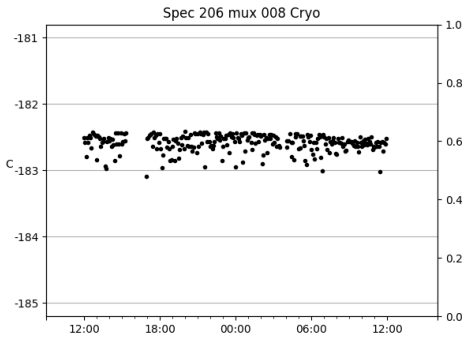

*This report has been automatically generated. Id: status.report.py 13712 2023-09-20 20:12:14Z jrf

1 Trajectories

The trajectory times and probe behaviour are shown. The probe plots show the various probe positions and currents during the trajectory. The Carriage is shown on the top plot while the Arm is shown on the bottom plot. Encoder positions are shown in blue on the left hand vertical axis and the Current is shown in red on the right hand vertical axis. The green line indicates when a guider or wfs is actively guiding. Probe data are plotted from the gonext_time to the cancel_time or stop_time of the trajectory.

2 Spectrographs

2.1 Legend

For the Spectrograph Cryo plots the Black point are the cryo temperature reading and the Red points are the cryo pressure in Torr on a log scale with the scale on the right hand vertical axis.

For all Spectrograph Temperature plots, the Black points are the ccd temperature reading, the Green points are the ccd set point, and the Red points are the percentage heater power with the scale on the right hand vertical axis. The two straight Red lines are the 5% and 95% power levels for the heater.

2.2 lrs2

lrs2 uptime: 930:42:55 (hh:mm:ss)

2.3 virus

virus uptime: 187:26:10 (hh:mm:ss)

3 Weather

4 Tracker Engineering

5 Virus Enclosures

Virus Enclosure 1