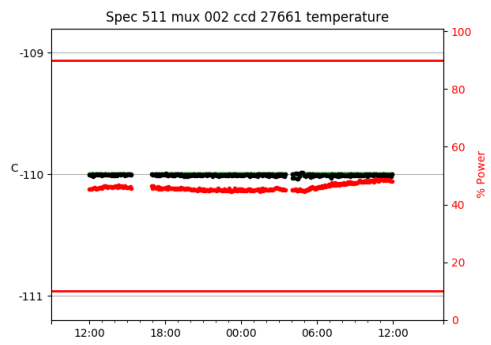

*This report has been automatically generated. Id: status.report.py 13712 2023-09-20 20:12:14Z jrf

1 Trajectories

The trajectory times and probe behaviour are shown. The probe plots show the various probe positions and currents during the trajectory. The Carriage is shown on the top plot while the Arm is shown on the bottom plot. Encoder positions are shown in blue on the left hand vertical axis and the Current is shown in red on the right hand vertical axis. The green line indicates when a guider or wfs is actively guiding. Probe data are plotted from the gonext_time to the cancel_time or stop_time of the trajectory.

2 Spectrographs

2.1 Legend

For the Spectrograph Cryo plots the Black point are the cryo temperature reading and the Red points are the cryo pressure in Torr on a log scale with the scale on the right hand vertical axis.

For all Spectrograph Temperature plots, the Black points are the ccd temperature reading, the Green points are the ccd set point, and the Red points are the percentage heater power with the scale on the right hand vertical axis. The two straight Red lines are the 5% and 95% power levels for the heater.

2.2 lrs2

lrs2 uptime: 930:42:55 (hh:mm:ss)

2.3 virus

virus uptime: 187:26:10 (hh:mm:ss)

3 Weather

4 Tracker Engineering

5 Virus Enclosures

Virus Enclosure 1