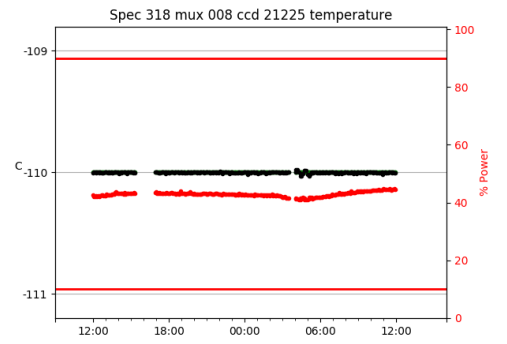

2 Spectrographs

2.1 Legend

For the Spectrograph Cryo plots the Black point are the cryo temperature reading and the Red points are the cryo pressure in Torr on a log scale with the scale on the right hand vertical axis.

For all Spectrograph Temperature plots, the Black points are the ccd temperature reading, the Green points are the ccd set point, and the Red points are the percentage heater power with the scale on the right hand vertical axis. The two straight Red lines are the 5% and 95% power levels for the heater.

2.2 lrs2

lrs2 uptime: 930:42:55 (hh:mm:ss)

2.3 virus

virus uptime: 187:26:10 (hh:mm:ss)

3 Weather

4 Tracker Engineering

5 Virus Enclosures

Virus Enclosure 1

Virus Enclosure 2

6 Server Up Time

Current server run times:

tracker uptime: 14:58:05 (hh:mm:ss)
tcs uptime: 15:01:13 (hh:mm:ss)
pas uptime: 15:01:27 (hh:mm:ss)
pfip uptime: 15:05:27 (hh:mm:ss)
legacy uptime: 15:07:16 (hh:mm:ss)
lrs2 uptime: 931:15:18 (hh:mm:ss)
virus uptime: 188:00:22 (hh:mm:ss)