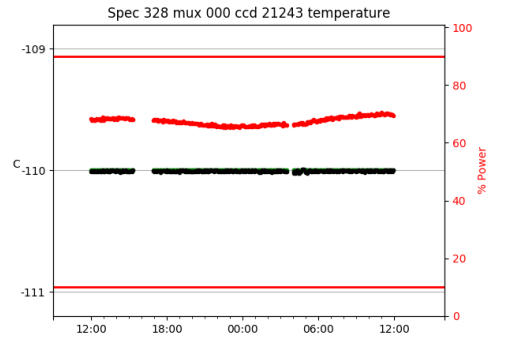

*This report has been automatically generated. Id: status.report.py 13712 2023-09-20 20:12:14Z jrf

1 Trajectories

The trajectory times and probe behaviour are shown. The probe plots show the various probe positions and currents during the trajectory. The Carriage is shown on the top plot while the Arm is shown on the bottom plot. Encoder positions are shown in blue on the left hand vertical axis and the Current is shown in red on the right hand vertical axis. The green line indicates when a guider or wfs is actively guiding. Probe data are plotted from the gonext_time to the cancel_time or stop_time of the trajectory.

2 Spectrographs

2.1 Legend

For the Spectrograph Cryo plots the Black point are the cryo temperature reading and the Red points are the cryo pressure in Torr on a log scale with the scale on the right hand vertical axis.

For all Spectrograph Temperature plots, the Black points are the ccd temperature reading, the Green points are the ccd set point, and the Red points are the percentage heater power with the scale on the right hand vertical axis. The two straight Red lines are the 5% and 95% power levels for the heater.

2.2 lrs2

lrs2 uptime: 930:42:55 (hh:mm:ss)

2.3 virus

virus uptime: 187:26:10 (hh:mm:ss)

3 Weather

4 Tracker Engineering

5 Virus Enclosures

Virus Enclosure 1