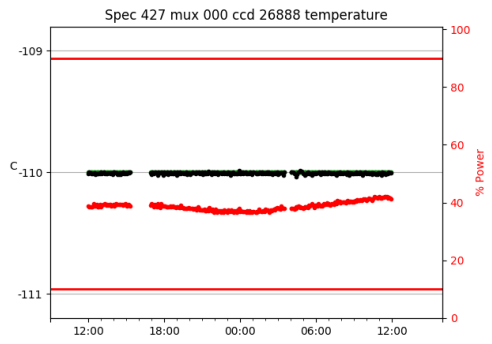

2 Spectrographs

2.1 Legend

For the Spectrograph Cryo plots the Black point are the cryo temperature reading and the Red points are the cryo pressure in Torr on a log scale with the scale on the right hand vertical axis.

For all Spectrograph Temperature plots, the Black points are the ccd temperature reading, the Green points are the ccd set point, and the Red points are the percentage heater power with the scale on the right hand vertical axis. The two straight Red lines are the 5% and 95% power levels for the heater.

2.2 lrs2

lrs2 uptime: 930:42:55 (hh:mm:ss)

2.3 virus

virus uptime: 187:26:10 (hh:mm:ss)

3 Weather

4 Tracker Engineering

5 Virus Enclosures

Virus Enclosure 1