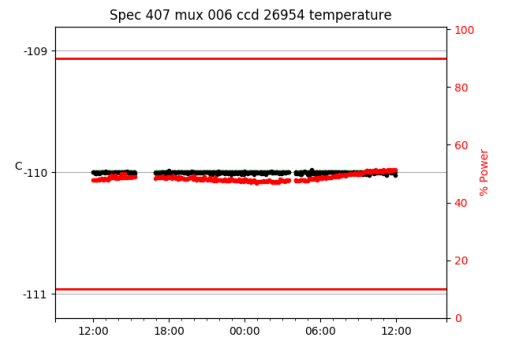

2 Spectrographs

2.1 Legend

For the Spectrograph Cryo plots the Black point are the cryo temperature reading and the Red points are the cryo pressure in Torr on a log scale with the scale on the right hand vertical axis.

For all Spectrograph Temperature plots, the Black points are the ccd temperature reading, the Green points are the ccd set point, and the Red points are the percentage heater power with the scale on the right hand vertical axis. The two straight Red lines are the 5% and 95% power levels for the heater.

2.2 lrs2

lrs2 uptime: 930:42:55 (hh:mm:ss)

2.3 virus

virus uptime: 187:26:10 (hh:mm:ss)

3 Weather

4 Tracker Engineering

5 Virus Enclosures

Virus Enclosure 1