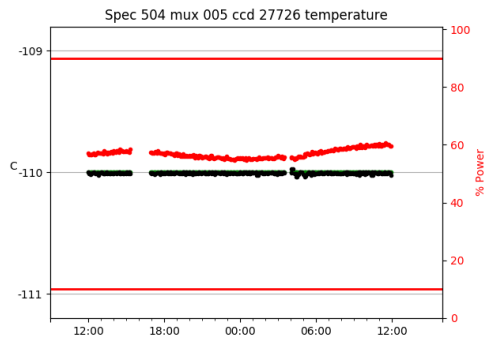

2 Spectrographs

2.1 Legend

For the Spectrograph Cryo plots the Black point are the cryo temperature reading and the Red points are the cryo pressure in Torr on a log scale with the scale on the right hand vertical axis.

For all Spectrograph Temperature plots, the Black points are the ccd temperature reading, the Green points are the ccd set point, and the Red points are the percentage heater power with the scale on the right hand vertical axis. The two straight Red lines are the 5% and 95% power levels for the heater.

2.2 lrs2

lrs2 uptime: 930:42:55 (hh:mm:ss)

2.3 virus

virus uptime: 187:26:10 (hh:mm:ss)

3 Weather

4 Tracker Engineering

5 Virus Enclosures

Virus Enclosure 1