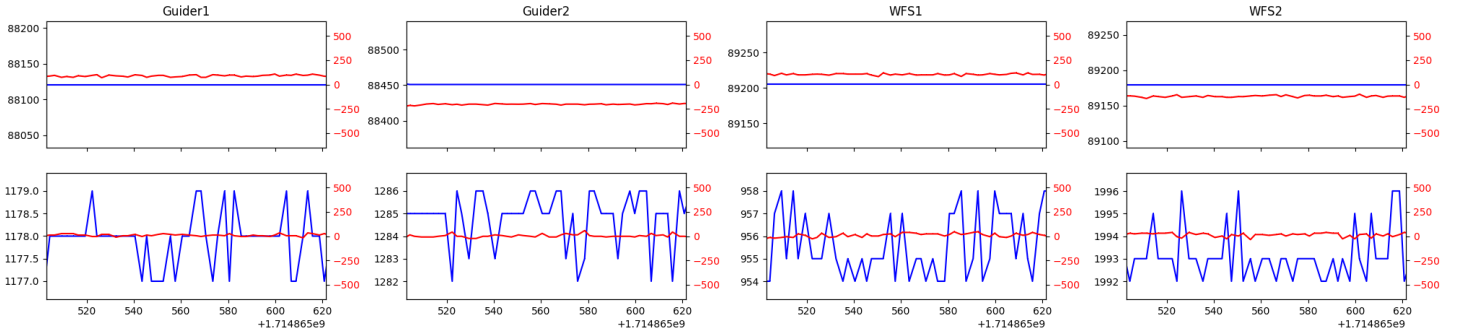

*This report has been automatically generated. Id: status.report.py 13712 2023-09-20 20:12:14Z jrf

1 Trajectories

The trajectory times and probe behaviour are shown. The probe plots show the various probe positions and currents during the trajectory. The Carriage is shown on the top plot while the Arm is shown on the bottom plot. Encoder positions are shown in blue on the left hand vertical axis and the Current is shown in red on the right hand vertical axis. The green line indicates when a guider or wfs is actively guiding. Probe data are plotted from the gonext_time to the cancel_time or stop_time of the trajectory.

1.1 377

Trajectory 377 for desired Azimuth 0 was loaded at 23:30:42.94. The go_next command was sent at 23:30:44.724 and took 138.438 seconds to complete. The trajectory was cancelled at 23:33:41.47. The trajectory was stopped at 23:33:47.02 with the message "Reached end of track."

2 Spectrographs

2.1 Legend

For the Spectrograph Cryo plots the Black point are the cryo temperature reading and the Red points are the cryo pressure in Torr on a log scale with the scale on the right hand vertical axis.

For all Spectrograph Temperature plots, the Black points are the ccd temperature reading, the Green points are the ccd set point, and the Red points are the percentage heater power with the scale on the right hand vertical axis. The two straight Red lines are the 5% and 95% power levels for the heater.