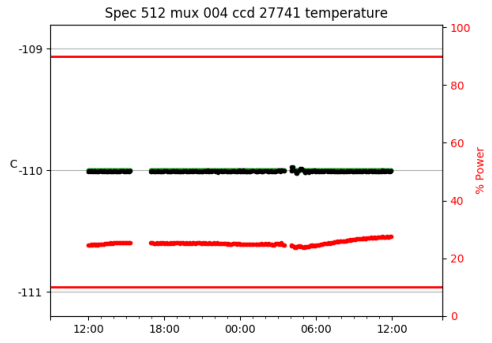

*This report has been automatically generated. Id: status.report.py 13712 2023-09-20 20:12:14Z jrf

1 Trajectories

The trajectory times and probe behaviour are shown. The probe plots show the various probe positions and currents during the trajectory. The Carriage is shown on the top plot while the Arm is shown on the bottom plot. Encoder positions are shown in blue on the left hand vertical axis and the Current is shown in red on the right hand vertical axis. The green line indicates when a guider or wfs is actively guiding. Probe data are plotted from the gonext_time to the cancel_time or stop_time of the trajectory.

2 Spectrographs

2.1 Legend

For the Spectrograph Cryo plots the Black point are the cryo temperature reading and the Red points are the cryo pressure in Torr on a log scale with the scale on the right hand vertical axis.

For all Spectrograph Temperature plots, the Black points are the ccd temperature reading, the Green points are the ccd set point, and the Red points are the percentage heater power with the scale on the right hand vertical axis. The two straight Red lines are the 5% and 95% power levels for the heater.

2.2 lrs2

lrs2 uptime: 930:42:55 (hh:mm:ss)

2.3 virus

virus uptime: 187:26:10 (hh:mm:ss)

3 Weather

4 Tracker Engineering

5 Virus Enclosures

Virus Enclosure 1