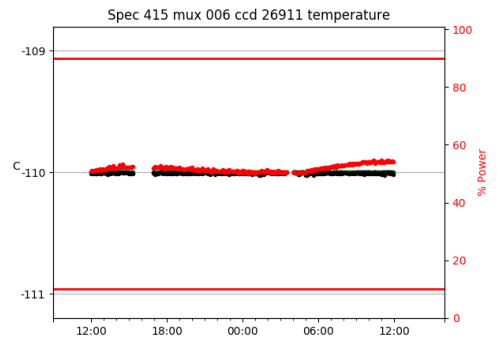

2 Spectrographs

2.1 Legend

For the Spectrograph Cryo plots the Black point are the cryo temperature reading and the Red points are the cryo pressure in Torr on a log scale with the scale on the right hand vertical axis.

For all Spectrograph Temperature plots, the Black points are the ccd temperature reading, the Green points are the ccd set point, and the Red points are the percentage heater power with the scale on the right hand vertical axis. The two straight Red lines are the 5% and 95% power levels for the heater.

2.2 lrs2

lrs2 uptime: 930:42:55 (hh:mm:ss)

2.3 virus

virus uptime: 187:26:10 (hh:mm:ss)

3 Weather

4 Tracker Engineering

5 Virus Enclosures

Virus Enclosure 1