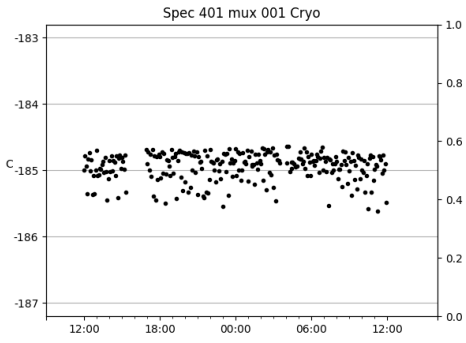

*This report has been automatically generated. Id: status.report.py 13712 2023-09-20 20:12:14Z jrf

1 Trajectories

The trajectory times and probe behaviour are shown. The probe plots show the various probe positions and currents during the trajectory. The Carriage is shown on the top plot while the Arm is shown on the bottom plot. Encoder positions are shown in blue on the left hand vertical axis and the Current is shown in red on the right hand vertical axis. The green line indicates when a guider or wfs is actively guiding. Probe data are plotted from the gonext_time to the cancel_time or stop_time of the trajectory.

2 Spectrographs

2.1 Legend

For the Spectrograph Cryo plots the Black point are the cryo temperature reading and the Red points are the cryo pressure in Torr on a log scale with the scale on the right hand vertical axis.

For all Spectrograph Temperature plots, the Black points are the ccd temperature reading, the Green points are the ccd set point, and the Red points are the percentage heater power with the scale on the right hand vertical axis. The two straight Red lines are the 5% and 95% power levels for the heater.

2.2 lrs2

lrs2 uptime: 930:42:55 (hh:mm:ss)

2.3 virus

virus uptime: 187:26:10 (hh:mm:ss)

3 Weather

4 Tracker Engineering

5 Virus Enclosures

Virus Enclosure 1