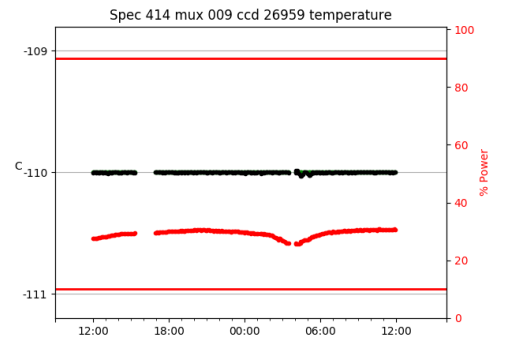

*This report has been automatically generated. Id: status.report.py 13712 2023-09-20 20:12:14Z jrf

1 Trajectories

The trajectory times and probe behaviour are shown. The probe plots show the various probe positions and currents during the trajectory. The Carriage is shown on the top plot while the Arm is shown on the bottom plot. Encoder positions are shown in blue on the left hand vertical axis and the Current is shown in red on the right hand vertical axis. The green line indicates when a guider or wfs is actively guiding. Probe data are plotted from the gonext_time to the cancel_time or stop_time of the trajectory.

2 Spectrographs

2.1 Legend

For the Spectrograph Cryo plots the Black point are the cryo temperature reading and the Red points are the cryo pressure in Torr on a log scale with the scale on the right hand vertical axis.

For all Spectrograph Temperature plots, the Black points are the ccd temperature reading, the Green points are the ccd set point, and the Red points are the percentage heater power with the scale on the right hand vertical axis. The two straight Red lines are the 5% and 95% power levels for the heater.

2.2 lrs2

lrs2 uptime: 930:42:55 (hh:mm:ss)

2.3 virus

virus uptime: 187:26:10 (hh:mm:ss)

3 Weather

4 Tracker Engineering

5 Virus Enclosures

Virus Enclosure 1