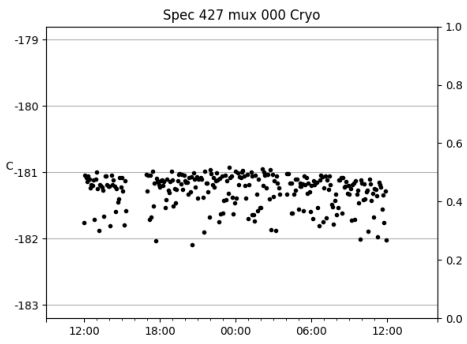

*This report has been automatically generated. Id: status.report.py 13712 2023-09-20 20:12:14Z jrf

1 Trajectories

The trajectory times and probe behaviour are shown. The probe plots show the various probe positions and currents during the trajectory. The Carriage is shown on the top plot while the Arm is shown on the bottom plot. Encoder positions are shown in blue on the left hand vertical axis and the Current is shown in red on the right hand vertical axis. The green line indicates when a guider or wfs is actively guiding. Probe data are plotted from the gonext_time to the cancel_time or stop_time of the trajectory.

2 Spectrographs

2.1 Legend

For the Spectrograph Cryo plots the Black point are the cryo temperature reading and the Red points are the cryo pressure in Torr on a log scale with the scale on the right hand vertical axis.

For all Spectrograph Temperature plots, the Black points are the ccd temperature reading, the Green points are the ccd set point, and the Red points are the percentage heater power with the scale on the right hand vertical axis. The two straight Red lines are the 5% and 95% power levels for the heater.

2.2 lrs2

lrs2 uptime: 930:42:55 (hh:mm:ss)

2.3 virus

virus uptime: 187:26:10 (hh:mm:ss)

3 Weather

4 Tracker Engineering

5 Virus Enclosures

Virus Enclosure 1