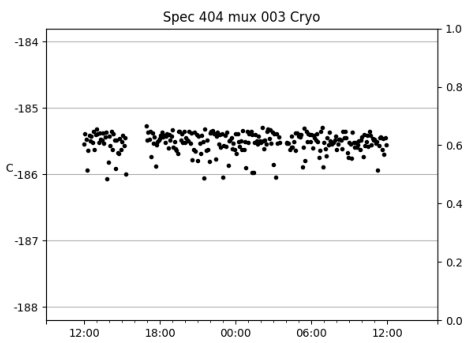

*This report has been automatically generated. Id: status.report.py 13712 2023-09-20 20:12:14Z jrf

1 Trajectories

The trajectory times and probe behaviour are shown. The probe plots show the various probe positions and currents during the trajectory. The Carriage is shown on the top plot while the Arm is shown on the bottom plot. Encoder positions are shown in blue on the left hand vertical axis and the Current is shown in red on the right hand vertical axis. The green line indicates when a guider or wfs is actively guiding. Probe data are plotted from the gonext_time to the cancel_time or stop_time of the trajectory.

2 Spectrographs

2.1 Legend

For the Spectrograph Cryo plots the Black point are the cryo temperature reading and the Red points are the cryo pressure in Torr on a log scale with the scale on the right hand vertical axis.

For all Spectrograph Temperature plots, the Black points are the ccd temperature reading, the Green points are the ccd set point, and the Red points are the percentage heater power with the scale on the right hand vertical axis. The two straight Red lines are the 5% and 95% power levels for the heater.

2.2 lrs2

lrs2 uptime: 930:42:55 (hh:mm:ss)

2.3 virus

virus uptime: 187:26:10 (hh:mm:ss)

3 Weather

4 Tracker Engineering

5 Virus Enclosures

Virus Enclosure 1