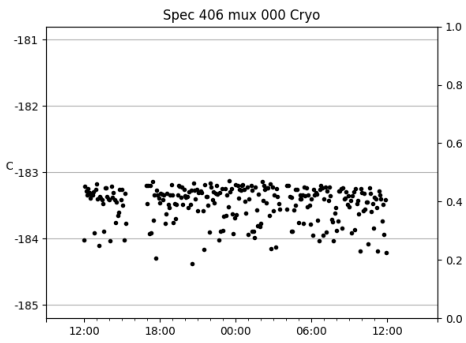

*This report has been automatically generated. Id: status.report.py 13712 2023-09-20 20:12:14Z jrf

1 Trajectories

The trajectory times and probe behaviour are shown. The probe plots show the various probe positions and currents during the trajectory. The Carriage is shown on the top plot while the Arm is shown on the bottom plot. Encoder positions are shown in blue on the left hand vertical axis and the Current is shown in red on the right hand vertical axis. The green line indicates when a guider or wfs is actively guiding. Probe data are plotted from the gonext_time to the cancel_time or stop_time of the trajectory.

2 Spectrographs

2.1 Legend

For the Spectrograph Cryo plots the Black point are the cryo temperature reading and the Red points are the cryo pressure in Torr on a log scale with the scale on the right hand vertical axis.

For all Spectrograph Temperature plots, the Black points are the ccd temperature reading, the Green points are the ccd set point, and the Red points are the percentage heater power with the scale on the right hand vertical axis. The two straight Red lines are the 5% and 95% power levels for the heater.

2.2 lrs2

lrs2 uptime: 930:42:55 (hh:mm:ss)

2.3 virus

virus uptime: 187:26:10 (hh:mm:ss)

3 Weather

4 Tracker Engineering

5 Virus Enclosures

Virus Enclosure 1