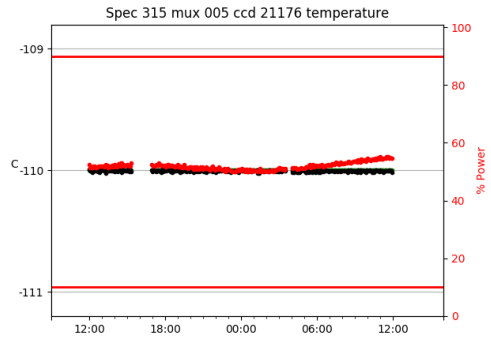

2 Spectrographs

2.1 Legend

For the Spectrograph Cryo plots the Black point are the cryo temperature reading and the Red points are the cryo pressure in Torr on a log scale with the scale on the right hand vertical axis.

For all Spectrograph Temperature plots, the Black points are the ccd temperature reading, the Green points are the ccd set point, and the Red points are the percentage heater power with the scale on the right hand vertical axis. The two straight Red lines are the 5% and 95% power levels for the heater.

2.2 lrs2

lrs2 uptime: 930:42:55 (hh:mm:ss)

2.3 virus

virus uptime: 187:26:10 (hh:mm:ss)

3 Weather

4 Tracker Engineering

5 Virus Enclosures

Virus Enclosure 1