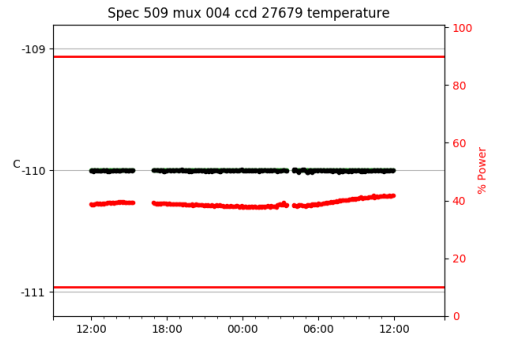

2 Spectrographs

2.1 Legend

For the Spectrograph Cryo plots the Black point are the cryo temperature reading and the Red points are the cryo pressure in Torr on a log scale with the scale on the right hand vertical axis.

For all Spectrograph Temperature plots, the Black points are the ccd temperature reading, the Green points are the ccd set point, and the Red points are the percentage heater power with the scale on the right hand vertical axis. The two straight Red lines are the 5% and 95% power levels for the heater.

2.2 lrs2

lrs2 uptime: 930:42:55 (hh:mm:ss)

2.3 virus

virus uptime: 187:26:10 (hh:mm:ss)

3 Weather

4 Tracker Engineering

5 Virus Enclosures

Virus Enclosure 1