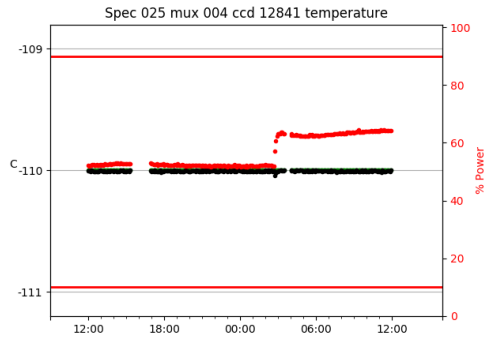

*This report has been automatically generated. Id: status.report.py 13712 2023-09-20 20:12:14Z jrf

1 Trajectories

The trajectory times and probe behaviour are shown. The probe plots show the various probe positions and currents during the trajectory. The Carriage is shown on the top plot while the Arm is shown on the bottom plot. Encoder positions are shown in blue on the left hand vertical axis and the Current is shown in red on the right hand vertical axis. The green line indicates when a guider or wfs is actively guiding. Probe data are plotted from the gonext_time to the cancel_time or stop_time of the trajectory.

2 Spectrographs

2.1 Legend

For the Spectrograph Cryo plots the Black point are the cryo temperature reading and the Red points are the cryo pressure in Torr on a log scale with the scale on the right hand vertical axis.

For all Spectrograph Temperature plots, the Black points are the ccd temperature reading, the Green points are the ccd set point, and the Red points are the percentage heater power with the scale on the right hand vertical axis. The two straight Red lines are the 5% and 95% power levels for the heater.

2.2 lrs2

lrs2 uptime: 930:42:55 (hh:mm:ss)

2.3 virus

virus uptime: 187:26:10 (hh:mm:ss)

3 Weather

4 Tracker Engineering

5 Virus Enclosures

Virus Enclosure 1