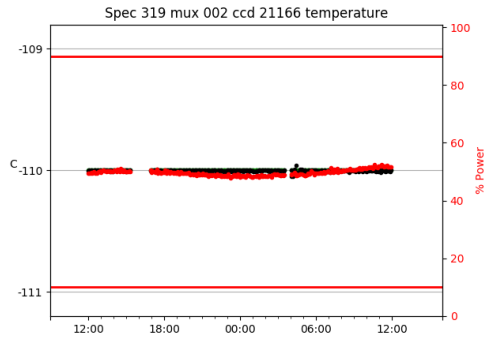

*This report has been automatically generated. Id: status.report.py 13712 2023-09-20 20:12:14Z jrf

1 Trajectories

The trajectory times and probe behaviour are shown. The probe plots show the various probe positions and currents during the trajectory. The Carriage is shown on the top plot while the Arm is shown on the bottom plot. Encoder positions are shown in blue on the left hand vertical axis and the Current is shown in red on the right hand vertical axis. The green line indicates when a guider or wfs is actively guiding. Probe data are plotted from the gonext_time to the cancel_time or stop_time of the trajectory.

2 Spectrographs

2.1 Legend

For the Spectrograph Cryo plots the Black point are the cryo temperature reading and the Red points are the cryo pressure in Torr on a log scale with the scale on the right hand vertical axis.

For all Spectrograph Temperature plots, the Black points are the ccd temperature reading, the Green points are the ccd set point, and the Red points are the percentage heater power with the scale on the right hand vertical axis. The two straight Red lines are the 5% and 95% power levels for the heater.

2.2 lrs2

lrs2 uptime: 930:42:55 (hh:mm:ss)

2.3 virus

virus uptime: 187:26:10 (hh:mm:ss)

3 Weather

4 Tracker Engineering

5 Virus Enclosures

Virus Enclosure 1