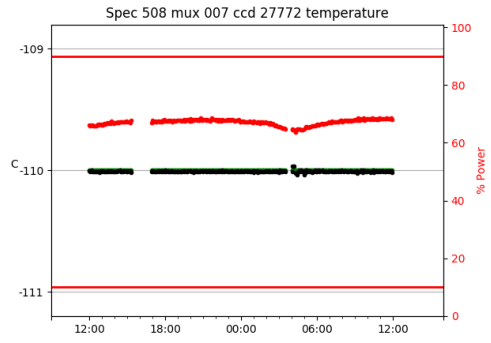

*This report has been automatically generated. Id: status.report.py 13712 2023-09-20 20:12:14Z jrf

1 Trajectories

The trajectory times and probe behaviour are shown. The probe plots show the various probe positions and currents during the trajectory. The Carriage is shown on the top plot while the Arm is shown on the bottom plot. Encoder positions are shown in blue on the left hand vertical axis and the Current is shown in red on the right hand vertical axis. The green line indicates when a guider or wfs is actively guiding. Probe data are plotted from the gonext_time to the cancel_time or stop_time of the trajectory.

2 Spectrographs

2.1 Legend

For the Spectrograph Cryo plots the Black point are the cryo temperature reading and the Red points are the cryo pressure in Torr on a log scale with the scale on the right hand vertical axis.

For all Spectrograph Temperature plots, the Black points are the ccd temperature reading, the Green points are the ccd set point, and the Red points are the percentage heater power with the scale on the right hand vertical axis. The two straight Red lines are the 5% and 95% power levels for the heater.

2.2 lrs2

lrs2 uptime: 930:42:55 (hh:mm:ss)

2.3 virus

virus uptime: 187:26:10 (hh:mm:ss)

3 Weather

4 Tracker Engineering

5 Virus Enclosures

Virus Enclosure 1