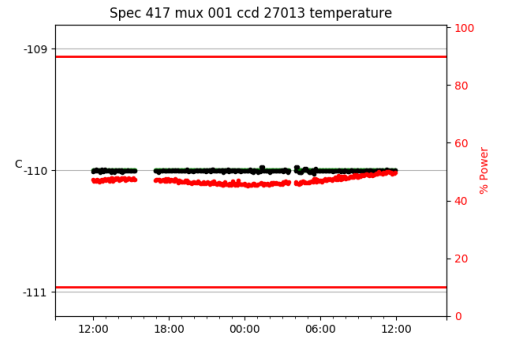

2 Spectrographs

2.1 Legend

For the Spectrograph Cryo plots the Black point are the cryo temperature reading and the Red points are the cryo pressure in Torr on a log scale with the scale on the right hand vertical axis.

For all Spectrograph Temperature plots, the Black points are the ccd temperature reading, the Green points are the ccd set point, and the Red points are the percentage heater power with the scale on the right hand vertical axis. The two straight Red lines are the 5% and 95% power levels for the heater.

2.2 lrs2

lrs2 uptime: 930:42:55 (hh:mm:ss)

2.3 virus

virus uptime: 187:26:10 (hh:mm:ss)

3 Weather

4 Tracker Engineering

5 Virus Enclosures

Virus Enclosure 1

Virus Enclosure 2

6 Server Up Time

Current server run times:

tracker uptime: 14:58:05 (hh:mm:ss)
tcs uptime: 15:01:13 (hh:mm:ss)
pas uptime: 15:01:27 (hh:mm:ss)
pfip uptime: 15:05:27 (hh:mm:ss)
legacy uptime: 15:07:16 (hh:mm:ss)
lrs2 uptime: 931:15:18 (hh:mm:ss)
virus uptime: 188:00:22 (hh:mm:ss)