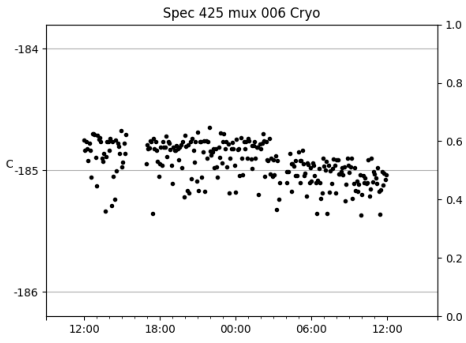

*This report has been automatically generated. Id: status.report.py 13712 2023-09-20 20:12:14Z jrf

1 Trajectories

The trajectory times and probe behaviour are shown. The probe plots show the various probe positions and currents during the trajectory. The Carriage is shown on the top plot while the Arm is shown on the bottom plot. Encoder positions are shown in blue on the left hand vertical axis and the Current is shown in red on the right hand vertical axis. The green line indicates when a guider or wfs is actively guiding. Probe data are plotted from the gonext_time to the cancel_time or stop_time of the trajectory.

2 Spectrographs

2.1 Legend

For the Spectrograph Cryo plots the Black point are the cryo temperature reading and the Red points are the cryo pressure in Torr on a log scale with the scale on the right hand vertical axis.

For all Spectrograph Temperature plots, the Black points are the ccd temperature reading, the Green points are the ccd set point, and the Red points are the percentage heater power with the scale on the right hand vertical axis. The two straight Red lines are the 5% and 95% power levels for the heater.

2.2 lrs2

lrs2 uptime: 930:42:55 (hh:mm:ss)

2.3 virus

virus uptime: 187:26:10 (hh:mm:ss)

3 Weather

4 Tracker Engineering

5 Virus Enclosures

Virus Enclosure 1