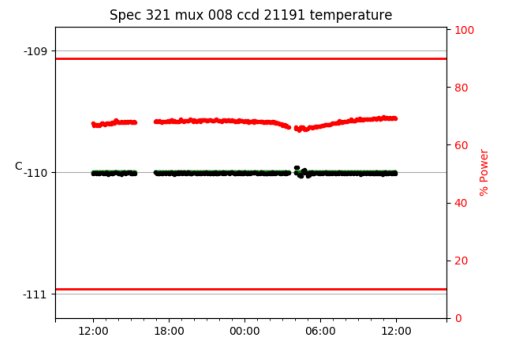

2 Spectrographs

2.1 Legend

For the Spectrograph Cryo plots the Black point are the cryo temperature reading and the Red points are the cryo pressure in Torr on a log scale with the scale on the right hand vertical axis.

For all Spectrograph Temperature plots, the Black points are the ccd temperature reading, the Green points are the ccd set point, and the Red points are the percentage heater power with the scale on the right hand vertical axis. The two straight Red lines are the 5% and 95% power levels for the heater.

2.2 lrs2

lrs2 uptime: 930:42:55 (hh:mm:ss)

2.3 virus

virus uptime: 187:26:10 (hh:mm:ss)

3 Weather

4 Tracker Engineering

5 Virus Enclosures

Virus Enclosure 1

Virus Enclosure 2

6 Server Up Time

Current server run times:

tracker uptime: 14:58:05 (hh:mm:ss)
tcs uptime: 15:01:13 (hh:mm:ss)
pas uptime: 15:01:27 (hh:mm:ss)
pfip uptime: 15:05:27 (hh:mm:ss)
legacy uptime: 15:07:16 (hh:mm:ss)
lrs2 uptime: 931:15:18 (hh:mm:ss)
virus uptime: 188:00:22 (hh:mm:ss)