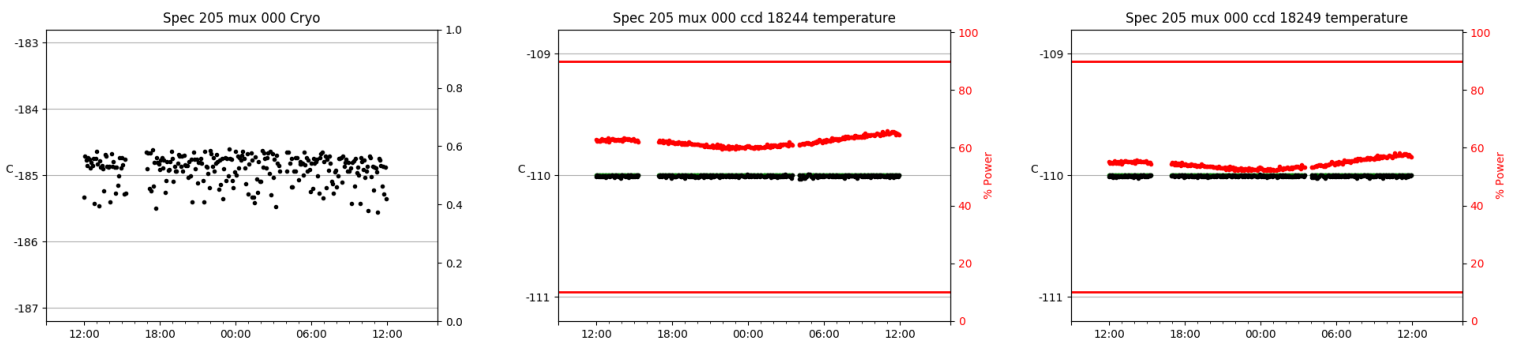

2.3 virus

virus uptime: 187:26:10 (hh:mm:ss)