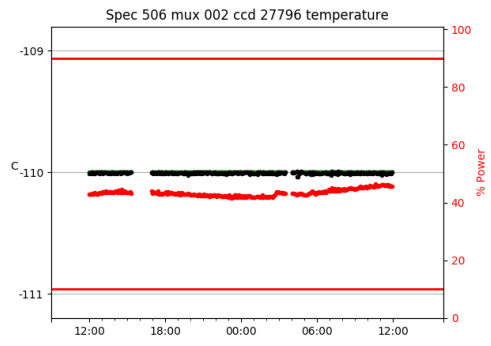

*This report has been automatically generated. Id: status.report.py 13712 2023-09-20 20:12:14Z jrf

1 Trajectories

The trajectory times and probe behaviour are shown. The probe plots show the various probe positions and currents during the trajectory. The Carriage is shown on the top plot while the Arm is shown on the bottom plot. Encoder positions are shown in blue on the left hand vertical axis and the Current is shown in red on the right hand vertical axis. The green line indicates when a guider or wfs is actively guiding. Probe data are plotted from the gonext_time to the cancel_time or stop_time of the trajectory.

2 Spectrographs

2.1 Legend

For the Spectrograph Cryo plots the Black point are the cryo temperature reading and the Red points are the cryo pressure in Torr on a log scale with the scale on the right hand vertical axis.

For all Spectrograph Temperature plots, the Black points are the ccd temperature reading, the Green points are the ccd set point, and the Red points are the percentage heater power with the scale on the right hand vertical axis. The two straight Red lines are the 5% and 95% power levels for the heater.

2.2 lrs2

lrs2 uptime: 930:42:55 (hh:mm:ss)

2.3 virus

virus uptime: 187:26:10 (hh:mm:ss)

3 Weather

4 Tracker Engineering

5 Virus Enclosures

Virus Enclosure 1