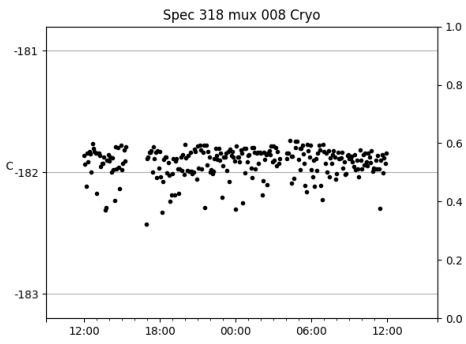

*This report has been automatically generated. Id: status.report.py 13712 2023-09-20 20:12:14Z jrf

1 Trajectories

The trajectory times and probe behaviour are shown. The probe plots show the various probe positions and currents during the trajectory. The Carriage is shown on the top plot while the Arm is shown on the bottom plot. Encoder positions are shown in blue on the left hand vertical axis and the Current is shown in red on the right hand vertical axis. The green line indicates when a guider or wfs is actively guiding. Probe data are plotted from the gonext_time to the cancel_time or stop_time of the trajectory.

2 Spectrographs

2.1 Legend

For the Spectrograph Cryo plots the Black point are the cryo temperature reading and the Red points are the cryo pressure in Torr on a log scale with the scale on the right hand vertical axis.

For all Spectrograph Temperature plots, the Black points are the ccd temperature reading, the Green points are the ccd set point, and the Red points are the percentage heater power with the scale on the right hand vertical axis. The two straight Red lines are the 5% and 95% power levels for the heater.

2.2 lrs2

lrs2 uptime: 930:42:55 (hh:mm:ss)

2.3 virus

virus uptime: 187:26:10 (hh:mm:ss)

3 Weather

4 Tracker Engineering

5 Virus Enclosures

Virus Enclosure 1