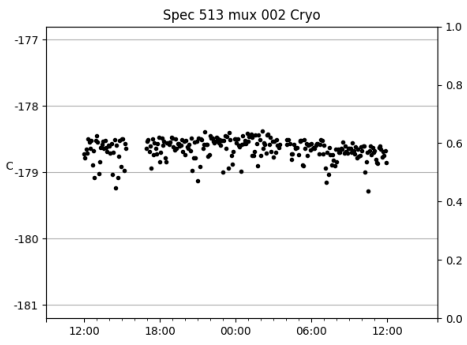

*This report has been automatically generated. Id: status.report.py 13712 2023-09-20 20:12:14Z jrf

1 Trajectories

The trajectory times and probe behaviour are shown. The probe plots show the various probe positions and currents during the trajectory. The Carriage is shown on the top plot while the Arm is shown on the bottom plot. Encoder positions are shown in blue on the left hand vertical axis and the Current is shown in red on the right hand vertical axis. The green line indicates when a guider or wfs is actively guiding. Probe data are plotted from the gonext_time to the cancel_time or stop_time of the trajectory.

2 Spectrographs

2.1 Legend

For the Spectrograph Cryo plots the Black point are the cryo temperature reading and the Red points are the cryo pressure in Torr on a log scale with the scale on the right hand vertical axis.

For all Spectrograph Temperature plots, the Black points are the ccd temperature reading, the Green points are the ccd set point, and the Red points are the percentage heater power with the scale on the right hand vertical axis. The two straight Red lines are the 5% and 95% power levels for the heater.

2.2 lrs2

lrs2 uptime: 930:42:55 (hh:mm:ss)

2.3 virus

virus uptime: 187:26:10 (hh:mm:ss)

3 Weather

4 Tracker Engineering

5 Virus Enclosures

Virus Enclosure 1