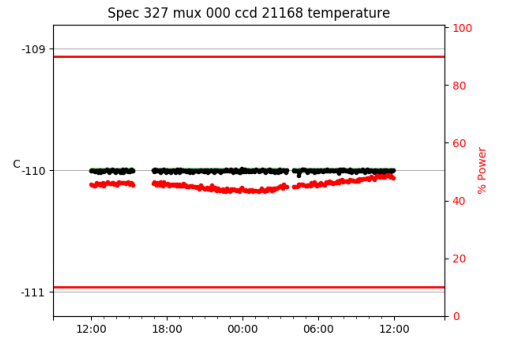

2 Spectrographs

2.1 Legend

For the Spectrograph Cryo plots the Black point are the cryo temperature reading and the Red points are the cryo pressure in Torr on a log scale with the scale on the right hand vertical axis.

For all Spectrograph Temperature plots, the Black points are the ccd temperature reading, the Green points are the ccd set point, and the Red points are the percentage heater power with the scale on the right hand vertical axis. The two straight Red lines are the 5% and 95% power levels for the heater.

2.2 lrs2

lrs2 uptime: 930:42:55 (hh:mm:ss)

2.3 virus

virus uptime: 187:26:10 (hh:mm:ss)

3 Weather

4 Tracker Engineering

5 Virus Enclosures

Virus Enclosure 1