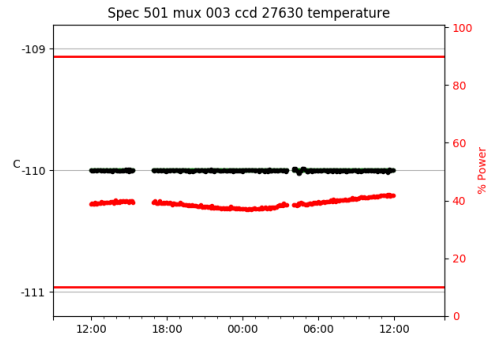

2 Spectrographs

2.1 Legend

For the Spectrograph Cryo plots the Black point are the cryo temperature reading and the Red points are the cryo pressure in Torr on a log scale with the scale on the right hand vertical axis.

For all Spectrograph Temperature plots, the Black points are the ccd temperature reading, the Green points are the ccd set point, and the Red points are the percentage heater power with the scale on the right hand vertical axis. The two straight Red lines are the 5% and 95% power levels for the heater.

2.2 lrs2

lrs2 uptime: 930:42:55 (hh:mm:ss)

2.3 virus

virus uptime: 187:26:10 (hh:mm:ss)

3 Weather

4 Tracker Engineering

5 Virus Enclosures

Virus Enclosure 1