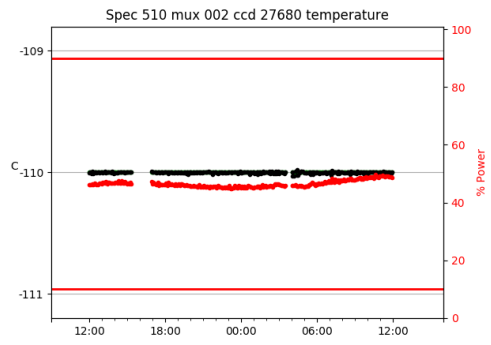

*This report has been automatically generated. Id: status.report.py 13712 2023-09-20 20:12:14Z jrf

1 Trajectories

The trajectory times and probe behaviour are shown. The probe plots show the various probe positions and currents during the trajectory. The Carriage is shown on the top plot while the Arm is shown on the bottom plot. Encoder positions are shown in blue on the left hand vertical axis and the Current is shown in red on the right hand vertical axis. The green line indicates when a guider or wfs is actively guiding. Probe data are plotted from the gonext_time to the cancel_time or stop_time of the trajectory.

2 Spectrographs

2.1 Legend

For the Spectrograph Cryo plots the Black point are the cryo temperature reading and the Red points are the cryo pressure in Torr on a log scale with the scale on the right hand vertical axis.

For all Spectrograph Temperature plots, the Black points are the ccd temperature reading, the Green points are the ccd set point, and the Red points are the percentage heater power with the scale on the right hand vertical axis. The two straight Red lines are the 5% and 95% power levels for the heater.

2.2 lrs2

lrs2 uptime: 930:42:55 (hh:mm:ss)

2.3 virus

virus uptime: 187:26:10 (hh:mm:ss)

3 Weather

4 Tracker Engineering

5 Virus Enclosures

Virus Enclosure 1