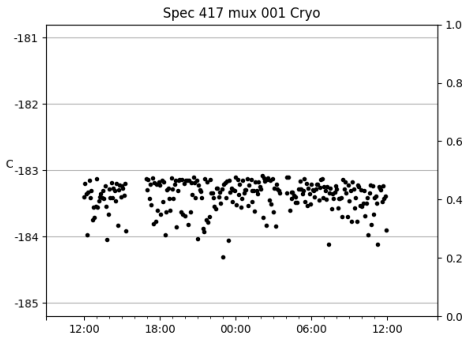

*This report has been automatically generated. Id: status.report.py 13712 2023-09-20 20:12:14Z jrf

1 Trajectories

The trajectory times and probe behaviour are shown. The probe plots show the various probe positions and currents during the trajectory. The Carriage is shown on the top plot while the Arm is shown on the bottom plot. Encoder positions are shown in blue on the left hand vertical axis and the Current is shown in red on the right hand vertical axis. The green line indicates when a guider or wfs is actively guiding. Probe data are plotted from the gonext_time to the cancel_time or stop_time of the trajectory.

2 Spectrographs

2.1 Legend

For the Spectrograph Cryo plots the Black point are the cryo temperature reading and the Red points are the cryo pressure in Torr on a log scale with the scale on the right hand vertical axis.

For all Spectrograph Temperature plots, the Black points are the ccd temperature reading, the Green points are the ccd set point, and the Red points are the percentage heater power with the scale on the right hand vertical axis. The two straight Red lines are the 5% and 95% power levels for the heater.

2.2 lrs2

lrs2 uptime: 930:42:55 (hh:mm:ss)

2.3 virus

virus uptime: 187:26:10 (hh:mm:ss)

3 Weather

4 Tracker Engineering

5 Virus Enclosures

Virus Enclosure 1