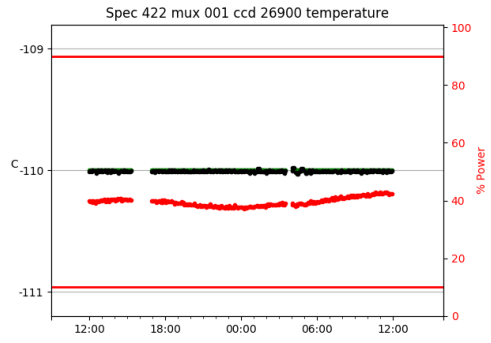

2 Spectrographs

2.1 Legend

For the Spectrograph Cryo plots the Black point are the cryo temperature reading and the Red points are the cryo pressure in Torr on a log scale with the scale on the right hand vertical axis.

For all Spectrograph Temperature plots, the Black points are the ccd temperature reading, the Green points are the ccd set point, and the Red points are the percentage heater power with the scale on the right hand vertical axis. The two straight Red lines are the 5% and 95% power levels for the heater.

2.2 lrs2

lrs2 uptime: 930:42:55 (hh:mm:ss)

2.3 virus

virus uptime: 187:26:10 (hh:mm:ss)

3 Weather

4 Tracker Engineering

5 Virus Enclosures

Virus Enclosure 1