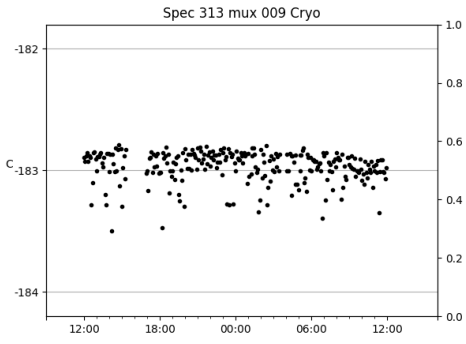

*This report has been automatically generated. Id: status.report.py 13712 2023-09-20 20:12:14Z jrf

1 Trajectories

The trajectory times and probe behaviour are shown. The probe plots show the various probe positions and currents during the trajectory. The Carriage is shown on the top plot while the Arm is shown on the bottom plot. Encoder positions are shown in blue on the left hand vertical axis and the Current is shown in red on the right hand vertical axis. The green line indicates when a guider or wfs is actively guiding. Probe data are plotted from the gonext_time to the cancel_time or stop_time of the trajectory.

2 Spectrographs

2.1 Legend

For the Spectrograph Cryo plots the Black point are the cryo temperature reading and the Red points are the cryo pressure in Torr on a log scale with the scale on the right hand vertical axis.

For all Spectrograph Temperature plots, the Black points are the ccd temperature reading, the Green points are the ccd set point, and the Red points are the percentage heater power with the scale on the right hand vertical axis. The two straight Red lines are the 5% and 95% power levels for the heater.

2.2 lrs2

lrs2 uptime: 930:42:55 (hh:mm:ss)

2.3 virus

virus uptime: 187:26:10 (hh:mm:ss)

3 Weather

4 Tracker Engineering

5 Virus Enclosures

Virus Enclosure 1