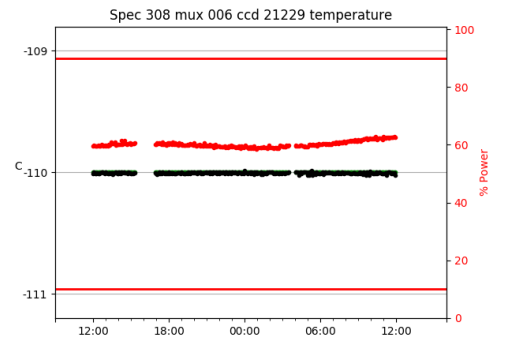

*This report has been automatically generated. Id: status.report.py 13712 2023-09-20 20:12:14Z jrf

1 Trajectories

The trajectory times and probe behaviour are shown. The probe plots show the various probe positions and currents during the trajectory. The Carriage is shown on the top plot while the Arm is shown on the bottom plot. Encoder positions are shown in blue on the left hand vertical axis and the Current is shown in red on the right hand vertical axis. The green line indicates when a guider or wfs is actively guiding. Probe data are plotted from the gonext_time to the cancel_time or stop_time of the trajectory.

2 Spectrographs

2.1 Legend

For the Spectrograph Cryo plots the Black point are the cryo temperature reading and the Red points are the cryo pressure in Torr on a log scale with the scale on the right hand vertical axis.

For all Spectrograph Temperature plots, the Black points are the ccd temperature reading, the Green points are the ccd set point, and the Red points are the percentage heater power with the scale on the right hand vertical axis. The two straight Red lines are the 5% and 95% power levels for the heater.

2.2 lrs2

lrs2 uptime: 930:42:55 (hh:mm:ss)

2.3 virus

virus uptime: 187:26:10 (hh:mm:ss)

3 Weather

4 Tracker Engineering

5 Virus Enclosures

Virus Enclosure 1