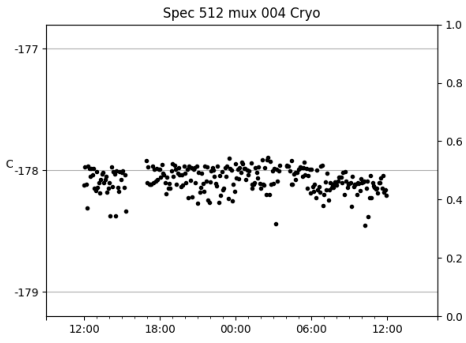

*This report has been automatically generated. Id: status.report.py 13712 2023-09-20 20:12:14Z jrf

1 Trajectories

The trajectory times and probe behaviour are shown. The probe plots show the various probe positions and currents during the trajectory. The Carriage is shown on the top plot while the Arm is shown on the bottom plot. Encoder positions are shown in blue on the left hand vertical axis and the Current is shown in red on the right hand vertical axis. The green line indicates when a guider or wfs is actively guiding. Probe data are plotted from the gonext_time to the cancel_time or stop_time of the trajectory.

2 Spectrographs

2.1 Legend

For the Spectrograph Cryo plots the Black point are the cryo temperature reading and the Red points are the cryo pressure in Torr on a log scale with the scale on the right hand vertical axis.

For all Spectrograph Temperature plots, the Black points are the ccd temperature reading, the Green points are the ccd set point, and the Red points are the percentage heater power with the scale on the right hand vertical axis. The two straight Red lines are the 5% and 95% power levels for the heater.

2.2 lrs2

lrs2 uptime: 930:42:55 (hh:mm:ss)

2.3 virus

virus uptime: 187:26:10 (hh:mm:ss)

3 Weather

4 Tracker Engineering

5 Virus Enclosures

Virus Enclosure 1