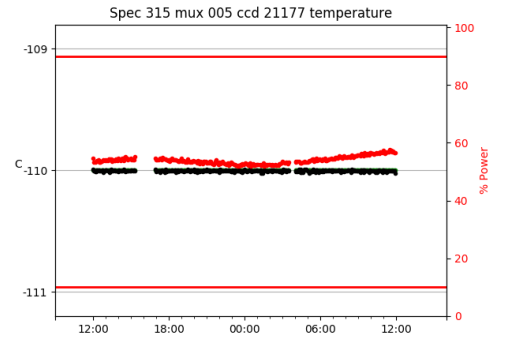

2 Spectrographs

2.1 Legend

For the Spectrograph Cryo plots the Black point are the cryo temperature reading and the Red points are the cryo pressure in Torr on a log scale with the scale on the right hand vertical axis.

For all Spectrograph Temperature plots, the Black points are the ccd temperature reading, the Green points are the ccd set point, and the Red points are the percentage heater power with the scale on the right hand vertical axis. The two straight Red lines are the 5% and 95% power levels for the heater.

2.2 lrs2

lrs2 uptime: 930:42:55 (hh:mm:ss)

2.3 virus

virus uptime: 187:26:10 (hh:mm:ss)

3 Weather

4 Tracker Engineering

5 Virus Enclosures

Virus Enclosure 1