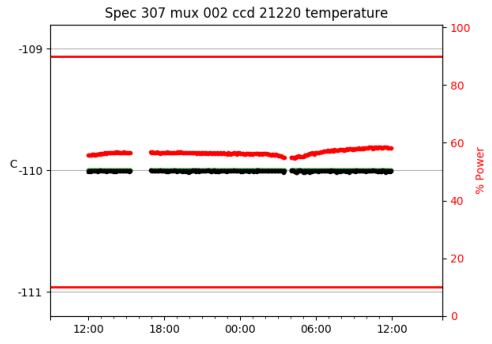

*This report has been automatically generated. Id: status.report.py 13712 2023-09-20 20:12:14Z jrf

1 Trajectories

The trajectory times and probe behaviour are shown. The probe plots show the various probe positions and currents during the trajectory. The Carriage is shown on the top plot while the Arm is shown on the bottom plot. Encoder positions are shown in blue on the left hand vertical axis and the Current is shown in red on the right hand vertical axis. The green line indicates when a guider or wfs is actively guiding. Probe data are plotted from the gonext_time to the cancel_time or stop_time of the trajectory.

2 Spectrographs

2.1 Legend

For the Spectrograph Cryo plots the Black point are the cryo temperature reading and the Red points are the cryo pressure in Torr on a log scale with the scale on the right hand vertical axis.

For all Spectrograph Temperature plots, the Black points are the ccd temperature reading, the Green points are the ccd set point, and the Red points are the percentage heater power with the scale on the right hand vertical axis. The two straight Red lines are the 5% and 95% power levels for the heater.

2.2 lrs2

lrs2 uptime: 930:42:55 (hh:mm:ss)

2.3 virus

virus uptime: 187:26:10 (hh:mm:ss)

3 Weather

4 Tracker Engineering

5 Virus Enclosures

Virus Enclosure 1