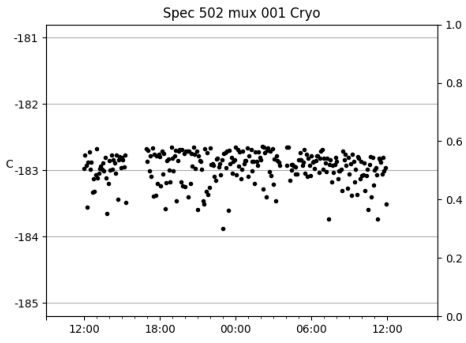

*This report has been automatically generated. Id: status.report.py 13712 2023-09-20 20:12:14Z jrf

1 Trajectories

The trajectory times and probe behaviour are shown. The probe plots show the various probe positions and currents during the trajectory. The Carriage is shown on the top plot while the Arm is shown on the bottom plot. Encoder positions are shown in blue on the left hand vertical axis and the Current is shown in red on the right hand vertical axis. The green line indicates when a guider or wfs is actively guiding. Probe data are plotted from the gonext_time to the cancel_time or stop_time of the trajectory.

2 Spectrographs

2.1 Legend

For the Spectrograph Cryo plots the Black point are the cryo temperature reading and the Red points are the cryo pressure in Torr on a log scale with the scale on the right hand vertical axis.

For all Spectrograph Temperature plots, the Black points are the ccd temperature reading, the Green points are the ccd set point, and the Red points are the percentage heater power with the scale on the right hand vertical axis. The two straight Red lines are the 5% and 95% power levels for the heater.

2.2 lrs2

lrs2 uptime: 930:42:55 (hh:mm:ss)

2.3 virus

virus uptime: 187:26:10 (hh:mm:ss)

3 Weather

4 Tracker Engineering

5 Virus Enclosures

Virus Enclosure 1