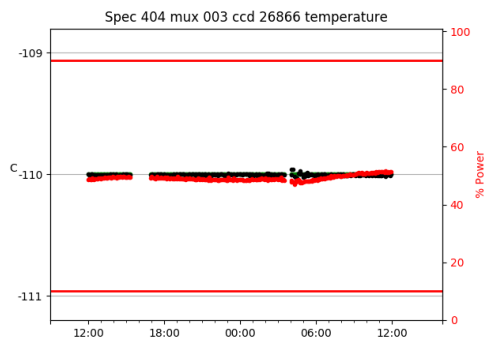

*This report has been automatically generated. Id: status.report.py 13712 2023-09-20 20:12:14Z jrf

1 Trajectories

The trajectory times and probe behaviour are shown. The probe plots show the various probe positions and currents during the trajectory. The Carriage is shown on the top plot while the Arm is shown on the bottom plot. Encoder positions are shown in blue on the left hand vertical axis and the Current is shown in red on the right hand vertical axis. The green line indicates when a guider or wfs is actively guiding. Probe data are plotted from the gonext_time to the cancel_time or stop_time of the trajectory.

2 Spectrographs

2.1 Legend

For the Spectrograph Cryo plots the Black point are the cryo temperature reading and the Red points are the cryo pressure in Torr on a log scale with the scale on the right hand vertical axis.

For all Spectrograph Temperature plots, the Black points are the ccd temperature reading, the Green points are the ccd set point, and the Red points are the percentage heater power with the scale on the right hand vertical axis. The two straight Red lines are the 5% and 95% power levels for the heater.

2.2 lrs2

lrs2 uptime: 930:42:55 (hh:mm:ss)

2.3 virus

virus uptime: 187:26:10 (hh:mm:ss)

3 Weather

4 Tracker Engineering

5 Virus Enclosures

Virus Enclosure 1