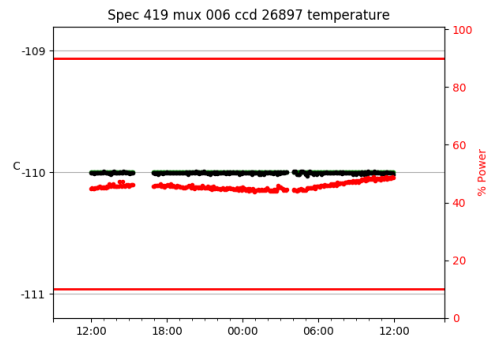

2 Spectrographs

2.1 Legend

For the Spectrograph Cryo plots the Black point are the cryo temperature reading and the Red points are the cryo pressure in Torr on a log scale with the scale on the right hand vertical axis.

For all Spectrograph Temperature plots, the Black points are the ccd temperature reading, the Green points are the ccd set point, and the Red points are the percentage heater power with the scale on the right hand vertical axis. The two straight Red lines are the 5% and 95% power levels for the heater.

2.2 lrs2

lrs2 uptime: 930:42:55 (hh:mm:ss)

2.3 virus

virus uptime: 187:26:10 (hh:mm:ss)

3 Weather

4 Tracker Engineering

5 Virus Enclosures

Virus Enclosure 1

Virus Enclosure 2

6 Server Up Time

Current server run times:

tracker uptime: 14:58:05 (hh:mm:ss)
tcs uptime: 15:01:13 (hh:mm:ss)
pas uptime: 15:01:27 (hh:mm:ss)
pfip uptime: 15:05:27 (hh:mm:ss)
legacy uptime: 15:07:16 (hh:mm:ss)
lrs2 uptime: 931:15:18 (hh:mm:ss)
virus uptime: 188:00:22 (hh:mm:ss)