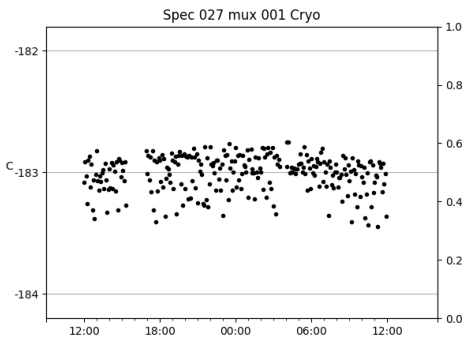

*This report has been automatically generated. Id: status.report.py 13712 2023-09-20 20:12:14Z jrf

1 Trajectories

The trajectory times and probe behaviour are shown. The probe plots show the various probe positions and currents during the trajectory. The Carriage is shown on the top plot while the Arm is shown on the bottom plot. Encoder positions are shown in blue on the left hand vertical axis and the Current is shown in red on the right hand vertical axis. The green line indicates when a guider or wfs is actively guiding. Probe data are plotted from the gonext_time to the cancel_time or stop_time of the trajectory.

2 Spectrographs

2.1 Legend

For the Spectrograph Cryo plots the Black point are the cryo temperature reading and the Red points are the cryo pressure in Torr on a log scale with the scale on the right hand vertical axis.

For all Spectrograph Temperature plots, the Black points are the ccd temperature reading, the Green points are the ccd set point, and the Red points are the percentage heater power with the scale on the right hand vertical axis. The two straight Red lines are the 5% and 95% power levels for the heater.

2.2 lrs2

lrs2 uptime: 930:42:55 (hh:mm:ss)

2.3 virus

virus uptime: 187:26:10 (hh:mm:ss)

3 Weather

4 Tracker Engineering

5 Virus Enclosures

Virus Enclosure 1