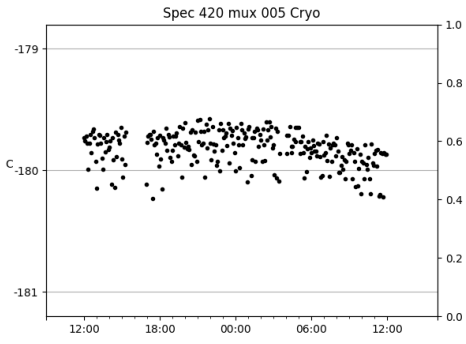

*This report has been automatically generated. Id: status.report.py 13712 2023-09-20 20:12:14Z jrf

1 Trajectories

The trajectory times and probe behaviour are shown. The probe plots show the various probe positions and currents during the trajectory. The Carriage is shown on the top plot while the Arm is shown on the bottom plot. Encoder positions are shown in blue on the left hand vertical axis and the Current is shown in red on the right hand vertical axis. The green line indicates when a guider or wfs is actively guiding. Probe data are plotted from the gonext_time to the cancel_time or stop_time of the trajectory.

2 Spectrographs

2.1 Legend

For the Spectrograph Cryo plots the Black point are the cryo temperature reading and the Red points are the cryo pressure in Torr on a log scale with the scale on the right hand vertical axis.

For all Spectrograph Temperature plots, the Black points are the ccd temperature reading, the Green points are the ccd set point, and the Red points are the percentage heater power with the scale on the right hand vertical axis. The two straight Red lines are the 5% and 95% power levels for the heater.

2.2 lrs2

lrs2 uptime: 930:42:55 (hh:mm:ss)

2.3 virus

virus uptime: 187:26:10 (hh:mm:ss)

3 Weather

4 Tracker Engineering

5 Virus Enclosures

Virus Enclosure 1