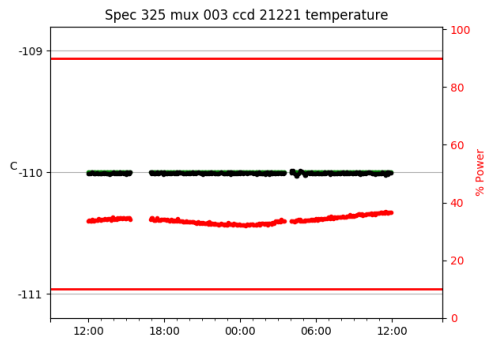

*This report has been automatically generated. Id: status.report.py 13712 2023-09-20 20:12:14Z jrf

1 Trajectories

The trajectory times and probe behaviour are shown. The probe plots show the various probe positions and currents during the trajectory. The Carriage is shown on the top plot while the Arm is shown on the bottom plot. Encoder positions are shown in blue on the left hand vertical axis and the Current is shown in red on the right hand vertical axis. The green line indicates when a guider or wfs is actively guiding. Probe data are plotted from the gonext_time to the cancel_time or stop_time of the trajectory.

2 Spectrographs

2.1 Legend

For the Spectrograph Cryo plots the Black point are the cryo temperature reading and the Red points are the cryo pressure in Torr on a log scale with the scale on the right hand vertical axis.

For all Spectrograph Temperature plots, the Black points are the ccd temperature reading, the Green points are the ccd set point, and the Red points are the percentage heater power with the scale on the right hand vertical axis. The two straight Red lines are the 5% and 95% power levels for the heater.

2.2 lrs2

lrs2 uptime: 930:42:55 (hh:mm:ss)

2.3 virus

virus uptime: 187:26:10 (hh:mm:ss)

3 Weather

4 Tracker Engineering

5 Virus Enclosures

Virus Enclosure 1