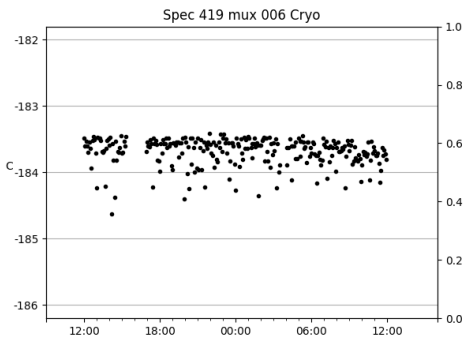

*This report has been automatically generated. Id: status.report.py 13712 2023-09-20 20:12:14Z jrf

1 Trajectories

The trajectory times and probe behaviour are shown. The probe plots show the various probe positions and currents during the trajectory. The Carriage is shown on the top plot while the Arm is shown on the bottom plot. Encoder positions are shown in blue on the left hand vertical axis and the Current is shown in red on the right hand vertical axis. The green line indicates when a guider or wfs is actively guiding. Probe data are plotted from the gonext_time to the cancel_time or stop_time of the trajectory.

2 Spectrographs

2.1 Legend

For the Spectrograph Cryo plots the Black point are the cryo temperature reading and the Red points are the cryo pressure in Torr on a log scale with the scale on the right hand vertical axis.

For all Spectrograph Temperature plots, the Black points are the ccd temperature reading, the Green points are the ccd set point, and the Red points are the percentage heater power with the scale on the right hand vertical axis. The two straight Red lines are the 5% and 95% power levels for the heater.

2.2 lrs2

lrs2 uptime: 930:42:55 (hh:mm:ss)

2.3 virus

virus uptime: 187:26:10 (hh:mm:ss)

3 Weather

4 Tracker Engineering

5 Virus Enclosures

Virus Enclosure 1