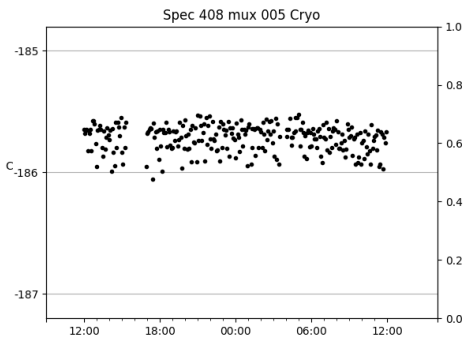

*This report has been automatically generated. Id: status.report.py 13712 2023-09-20 20:12:14Z jrf

1 Trajectories

The trajectory times and probe behaviour are shown. The probe plots show the various probe positions and currents during the trajectory. The Carriage is shown on the top plot while the Arm is shown on the bottom plot. Encoder positions are shown in blue on the left hand vertical axis and the Current is shown in red on the right hand vertical axis. The green line indicates when a guider or wfs is actively guiding. Probe data are plotted from the gonext_time to the cancel_time or stop_time of the trajectory.

2 Spectrographs

2.1 Legend

For the Spectrograph Cryo plots the Black point are the cryo temperature reading and the Red points are the cryo pressure in Torr on a log scale with the scale on the right hand vertical axis.

For all Spectrograph Temperature plots, the Black points are the ccd temperature reading, the Green points are the ccd set point, and the Red points are the percentage heater power with the scale on the right hand vertical axis. The two straight Red lines are the 5% and 95% power levels for the heater.

2.2 lrs2

lrs2 uptime: 930:42:55 (hh:mm:ss)

2.3 virus

virus uptime: 187:26:10 (hh:mm:ss)

3 Weather

4 Tracker Engineering

5 Virus Enclosures

Virus Enclosure 1