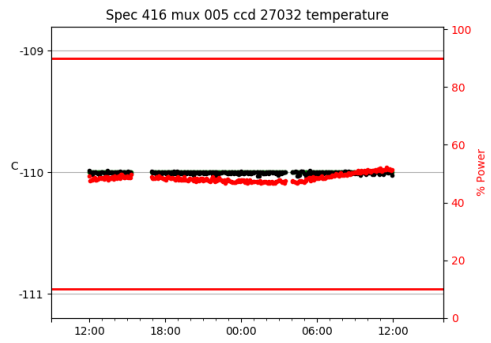

2 Spectrographs

2.1 Legend

For the Spectrograph Cryo plots the Black point are the cryo temperature reading and the Red points are the cryo pressure in Torr on a log scale with the scale on the right hand vertical axis.

For all Spectrograph Temperature plots, the Black points are the ccd temperature reading, the Green points are the ccd set point, and the Red points are the percentage heater power with the scale on the right hand vertical axis. The two straight Red lines are the 5% and 95% power levels for the heater.

2.2 lrs2

lrs2 uptime: 930:42:55 (hh:mm:ss)

2.3 virus

virus uptime: 187:26:10 (hh:mm:ss)

3 Weather

4 Tracker Engineering

5 Virus Enclosures

Virus Enclosure 1

Virus Enclosure 2

6 Server Up Time

Current server run times:

tracker uptime: 14:58:05 (hh:mm:ss)
tcs uptime: 15:01:13 (hh:mm:ss)
pas uptime: 15:01:27 (hh:mm:ss)
pfip uptime: 15:05:27 (hh:mm:ss)
legacy uptime: 15:07:16 (hh:mm:ss)
lrs2 uptime: 931:15:18 (hh:mm:ss)
virus uptime: 188:00:22 (hh:mm:ss)