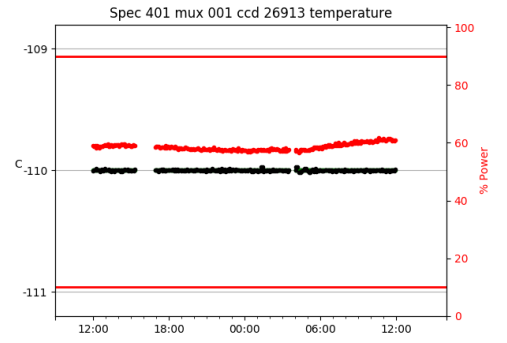

2 Spectrographs

2.1 Legend

For the Spectrograph Cryo plots the Black point are the cryo temperature reading and the Red points are the cryo pressure in Torr on a log scale with the scale on the right hand vertical axis.

For all Spectrograph Temperature plots, the Black points are the ccd temperature reading, the Green points are the ccd set point, and the Red points are the percentage heater power with the scale on the right hand vertical axis. The two straight Red lines are the 5% and 95% power levels for the heater.

2.2 lrs2

lrs2 uptime: 930:42:55 (hh:mm:ss)

2.3 virus

virus uptime: 187:26:10 (hh:mm:ss)

3 Weather

4 Tracker Engineering

5 Virus Enclosures

Virus Enclosure 1