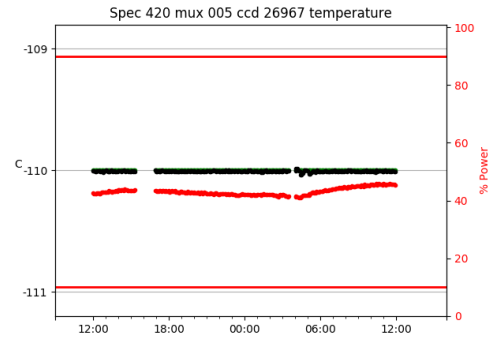

2 Spectrographs

2.1 Legend

For the Spectrograph Cryo plots the Black point are the cryo temperature reading and the Red points are the cryo pressure in Torr on a log scale with the scale on the right hand vertical axis.

For all Spectrograph Temperature plots, the Black points are the ccd temperature reading, the Green points are the ccd set point, and the Red points are the percentage heater power with the scale on the right hand vertical axis. The two straight Red lines are the 5% and 95% power levels for the heater.

2.2 lrs2

lrs2 uptime: 930:42:55 (hh:mm:ss)

2.3 virus

virus uptime: 187:26:10 (hh:mm:ss)

3 Weather

4 Tracker Engineering

5 Virus Enclosures

Virus Enclosure 1

Virus Enclosure 2

6 Server Up Time

Current server run times:

tracker uptime: 14:58:05 (hh:mm:ss)
tcs uptime: 15:01:13 (hh:mm:ss)
pas uptime: 15:01:27 (hh:mm:ss)
pfip uptime: 15:05:27 (hh:mm:ss)
legacy uptime: 15:07:16 (hh:mm:ss)
lrs2 uptime: 931:15:18 (hh:mm:ss)
virus uptime: 188:00:22 (hh:mm:ss)