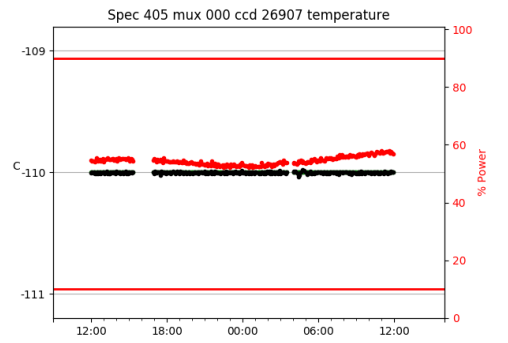

2 Spectrographs

2.1 Legend

For the Spectrograph Cryo plots the Black point are the cryo temperature reading and the Red points are the cryo pressure in Torr on a log scale with the scale on the right hand vertical axis.

For all Spectrograph Temperature plots, the Black points are the ccd temperature reading, the Green points are the ccd set point, and the Red points are the percentage heater power with the scale on the right hand vertical axis. The two straight Red lines are the 5% and 95% power levels for the heater.

2.2 lrs2

lrs2 uptime: 930:42:55 (hh:mm:ss)

2.3 virus

virus uptime: 187:26:10 (hh:mm:ss)

3 Weather

4 Tracker Engineering

5 Virus Enclosures

Virus Enclosure 1