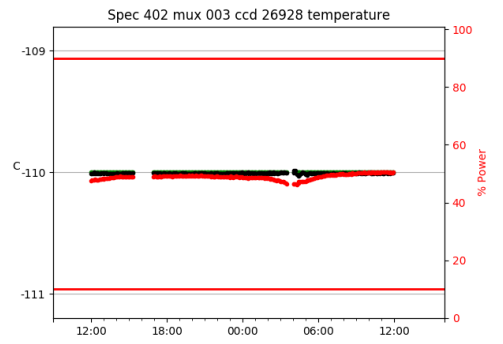

2 Spectrographs

2.1 Legend

For the Spectrograph Cryo plots the Black point are the cryo temperature reading and the Red points are the cryo pressure in Torr on a log scale with the scale on the right hand vertical axis.

For all Spectrograph Temperature plots, the Black points are the ccd temperature reading, the Green points are the ccd set point, and the Red points are the percentage heater power with the scale on the right hand vertical axis. The two straight Red lines are the 5% and 95% power levels for the heater.

2.2 lrs2

lrs2 uptime: 930:42:55 (hh:mm:ss)

2.3 virus

virus uptime: 187:26:10 (hh:mm:ss)

3 Weather

4 Tracker Engineering

5 Virus Enclosures

Virus Enclosure 1

Virus Enclosure 2

6 Server Up Time

Current server run times:

tracker uptime: 14:58:05 (hh:mm:ss)
tcs uptime: 15:01:13 (hh:mm:ss)
pas uptime: 15:01:27 (hh:mm:ss)
pfip uptime: 15:05:27 (hh:mm:ss)
legacy uptime: 15:07:16 (hh:mm:ss)
lrs2 uptime: 931:15:18 (hh:mm:ss)
virus uptime: 188:00:22 (hh:mm:ss)