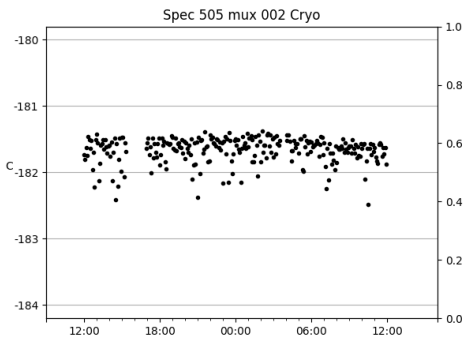

*This report has been automatically generated. Id: status.report.py 13712 2023-09-20 20:12:14Z jrf

1 Trajectories

The trajectory times and probe behaviour are shown. The probe plots show the various probe positions and currents during the trajectory. The Carriage is shown on the top plot while the Arm is shown on the bottom plot. Encoder positions are shown in blue on the left hand vertical axis and the Current is shown in red on the right hand vertical axis. The green line indicates when a guider or wfs is actively guiding. Probe data are plotted from the gonext_time to the cancel_time or stop_time of the trajectory.

2 Spectrographs

2.1 Legend

For the Spectrograph Cryo plots the Black point are the cryo temperature reading and the Red points are the cryo pressure in Torr on a log scale with the scale on the right hand vertical axis.

For all Spectrograph Temperature plots, the Black points are the ccd temperature reading, the Green points are the ccd set point, and the Red points are the percentage heater power with the scale on the right hand vertical axis. The two straight Red lines are the 5% and 95% power levels for the heater.

2.2 lrs2

lrs2 uptime: 930:42:55 (hh:mm:ss)

2.3 virus

virus uptime: 187:26:10 (hh:mm:ss)

3 Weather

4 Tracker Engineering

5 Virus Enclosures

Virus Enclosure 1