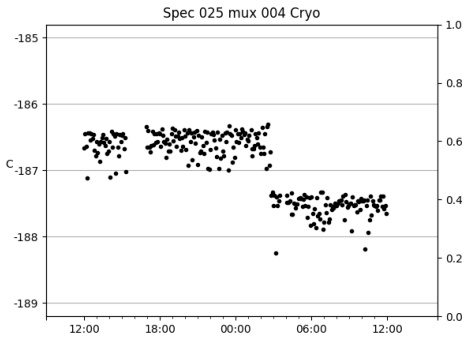

*This report has been automatically generated. Id: status.report.py 13712 2023-09-20 20:12:14Z jrf

1 Trajectories

The trajectory times and probe behaviour are shown. The probe plots show the various probe positions and currents during the trajectory. The Carriage is shown on the top plot while the Arm is shown on the bottom plot. Encoder positions are shown in blue on the left hand vertical axis and the Current is shown in red on the right hand vertical axis. The green line indicates when a guider or wfs is actively guiding. Probe data are plotted from the gonext_time to the cancel_time or stop_time of the trajectory.

2 Spectrographs

2.1 Legend

For the Spectrograph Cryo plots the Black point are the cryo temperature reading and the Red points are the cryo pressure in Torr on a log scale with the scale on the right hand vertical axis.

For all Spectrograph Temperature plots, the Black points are the ccd temperature reading, the Green points are the ccd set point, and the Red points are the percentage heater power with the scale on the right hand vertical axis. The two straight Red lines are the 5% and 95% power levels for the heater.

2.2 lrs2

lrs2 uptime: 930:42:55 (hh:mm:ss)

2.3 virus

virus uptime: 187:26:10 (hh:mm:ss)

3 Weather

4 Tracker Engineering

5 Virus Enclosures

Virus Enclosure 1