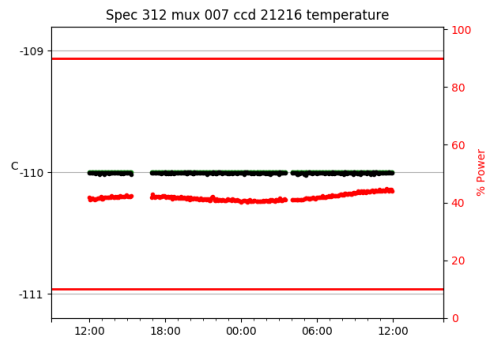

*This report has been automatically generated. Id: status.report.py 13712 2023-09-20 20:12:14Z jrf

1 Trajectories

The trajectory times and probe behaviour are shown. The probe plots show the various probe positions and currents during the trajectory. The Carriage is shown on the top plot while the Arm is shown on the bottom plot. Encoder positions are shown in blue on the left hand vertical axis and the Current is shown in red on the right hand vertical axis. The green line indicates when a guider or wfs is actively guiding. Probe data are plotted from the gonext_time to the cancel_time or stop_time of the trajectory.

2 Spectrographs

2.1 Legend

For the Spectrograph Cryo plots the Black point are the cryo temperature reading and the Red points are the cryo pressure in Torr on a log scale with the scale on the right hand vertical axis.

For all Spectrograph Temperature plots, the Black points are the ccd temperature reading, the Green points are the ccd set point, and the Red points are the percentage heater power with the scale on the right hand vertical axis. The two straight Red lines are the 5% and 95% power levels for the heater.

2.2 lrs2

lrs2 uptime: 930:42:55 (hh:mm:ss)

2.3 virus

virus uptime: 187:26:10 (hh:mm:ss)

3 Weather

4 Tracker Engineering

5 Virus Enclosures

Virus Enclosure 1