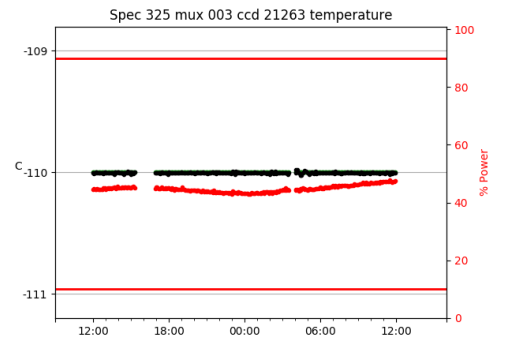

2 Spectrographs

2.1 Legend

For the Spectrograph Cryo plots the Black point are the cryo temperature reading and the Red points are the cryo pressure in Torr on a log scale with the scale on the right hand vertical axis.

For all Spectrograph Temperature plots, the Black points are the ccd temperature reading, the Green points are the ccd set point, and the Red points are the percentage heater power with the scale on the right hand vertical axis. The two straight Red lines are the 5% and 95% power levels for the heater.

2.2 lrs2

lrs2 uptime: 930:42:55 (hh:mm:ss)

2.3 virus

virus uptime: 187:26:10 (hh:mm:ss)

3 Weather

4 Tracker Engineering

5 Virus Enclosures

Virus Enclosure 1

Virus Enclosure 2

6 Server Up Time

Current server run times:

tracker uptime: 14:58:05 (hh:mm:ss)
tcs uptime: 15:01:13 (hh:mm:ss)
pas uptime: 15:01:27 (hh:mm:ss)
pfip uptime: 15:05:27 (hh:mm:ss)
legacy uptime: 15:07:16 (hh:mm:ss)
lrs2 uptime: 931:15:18 (hh:mm:ss)
virus uptime: 188:00:22 (hh:mm:ss)