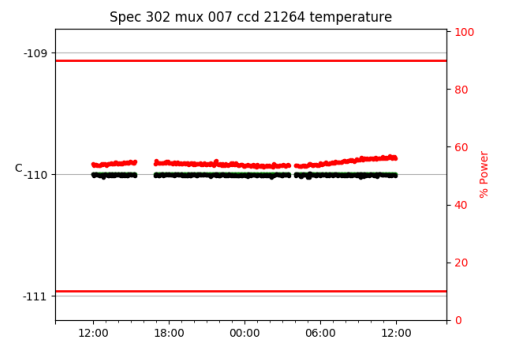

2 Spectrographs

2.1 Legend

For the Spectrograph Cryo plots the Black point are the cryo temperature reading and the Red points are the cryo pressure in Torr on a log scale with the scale on the right hand vertical axis.

For all Spectrograph Temperature plots, the Black points are the ccd temperature reading, the Green points are the ccd set point, and the Red points are the percentage heater power with the scale on the right hand vertical axis. The two straight Red lines are the 5% and 95% power levels for the heater.

2.2 lrs2

lrs2 uptime: 930:42:55 (hh:mm:ss)

2.3 virus

virus uptime: 187:26:10 (hh:mm:ss)

3 Weather

4 Tracker Engineering

5 Virus Enclosures

Virus Enclosure 1

Virus Enclosure 2

6 Server Up Time

Current server run times:

tracker uptime: 14:58:05 (hh:mm:ss)
tcs uptime: 15:01:13 (hh:mm:ss)
pas uptime: 15:01:27 (hh:mm:ss)
pfip uptime: 15:05:27 (hh:mm:ss)
legacy uptime: 15:07:16 (hh:mm:ss)
lrs2 uptime: 931:15:18 (hh:mm:ss)
virus uptime: 188:00:22 (hh:mm:ss)