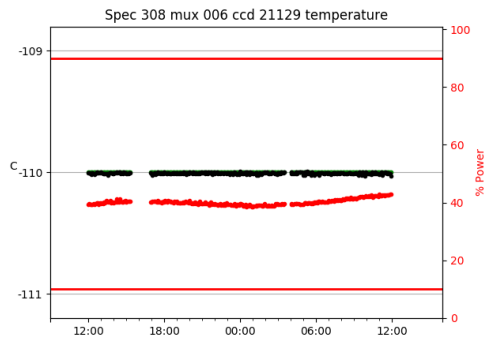

*This report has been automatically generated. Id: status.report.py 13712 2023-09-20 20:12:14Z jrf

1 Trajectories

The trajectory times and probe behaviour are shown. The probe plots show the various probe positions and currents during the trajectory. The Carriage is shown on the top plot while the Arm is shown on the bottom plot. Encoder positions are shown in blue on the left hand vertical axis and the Current is shown in red on the right hand vertical axis. The green line indicates when a guider or wfs is actively guiding. Probe data are plotted from the gonext_time to the cancel_time or stop_time of the trajectory.

2 Spectrographs

2.1 Legend

For the Spectrograph Cryo plots the Black point are the cryo temperature reading and the Red points are the cryo pressure in Torr on a log scale with the scale on the right hand vertical axis.

For all Spectrograph Temperature plots, the Black points are the ccd temperature reading, the Green points are the ccd set point, and the Red points are the percentage heater power with the scale on the right hand vertical axis. The two straight Red lines are the 5% and 95% power levels for the heater.

2.2 lrs2

lrs2 uptime: 930:42:55 (hh:mm:ss)

2.3 virus

virus uptime: 187:26:10 (hh:mm:ss)

3 Weather

4 Tracker Engineering

5 Virus Enclosures

Virus Enclosure 1