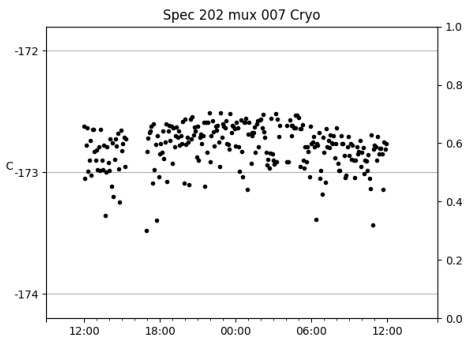

*This report has been automatically generated. Id: status.report.py 13712 2023-09-20 20:12:14Z jrf

1 Trajectories

The trajectory times and probe behaviour are shown. The probe plots show the various probe positions and currents during the trajectory. The Carriage is shown on the top plot while the Arm is shown on the bottom plot. Encoder positions are shown in blue on the left hand vertical axis and the Current is shown in red on the right hand vertical axis. The green line indicates when a guider or wfs is actively guiding. Probe data are plotted from the gonext_time to the cancel_time or stop_time of the trajectory.

2 Spectrographs

2.1 Legend

For the Spectrograph Cryo plots the Black point are the cryo temperature reading and the Red points are the cryo pressure in Torr on a log scale with the scale on the right hand vertical axis.

For all Spectrograph Temperature plots, the Black points are the ccd temperature reading, the Green points are the ccd set point, and the Red points are the percentage heater power with the scale on the right hand vertical axis. The two straight Red lines are the 5% and 95% power levels for the heater.

2.2 lrs2

lrs2 uptime: 930:42:55 (hh:mm:ss)

2.3 virus

virus uptime: 187:26:10 (hh:mm:ss)

3 Weather

4 Tracker Engineering

5 Virus Enclosures

Virus Enclosure 1