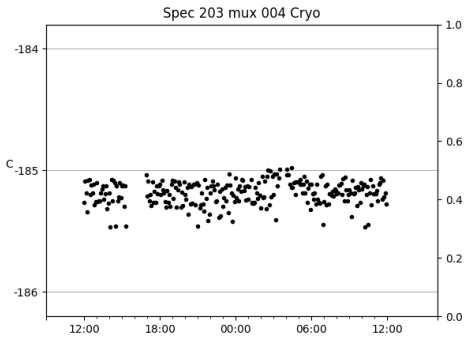

*This report has been automatically generated. Id: status.report.py 13712 2023-09-20 20:12:14Z jrf

1 Trajectories

The trajectory times and probe behaviour are shown. The probe plots show the various probe positions and currents during the trajectory. The Carriage is shown on the top plot while the Arm is shown on the bottom plot. Encoder positions are shown in blue on the left hand vertical axis and the Current is shown in red on the right hand vertical axis. The green line indicates when a guider or wfs is actively guiding. Probe data are plotted from the gonext_time to the cancel_time or stop_time of the trajectory.

2 Spectrographs

2.1 Legend

For the Spectrograph Cryo plots the Black point are the cryo temperature reading and the Red points are the cryo pressure in Torr on a log scale with the scale on the right hand vertical axis.

For all Spectrograph Temperature plots, the Black points are the ccd temperature reading, the Green points are the ccd set point, and the Red points are the percentage heater power with the scale on the right hand vertical axis. The two straight Red lines are the 5% and 95% power levels for the heater.

2.2 lrs2

lrs2 uptime: 930:42:55 (hh:mm:ss)

2.3 virus

virus uptime: 187:26:10 (hh:mm:ss)

3 Weather

4 Tracker Engineering

5 Virus Enclosures

Virus Enclosure 1