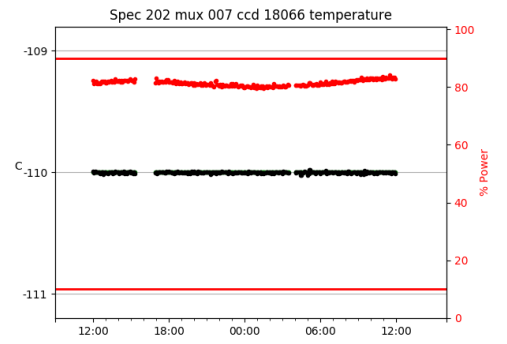

*This report has been automatically generated. Id: status.report.py 13712 2023-09-20 20:12:14Z jrf

1 Trajectories

The trajectory times and probe behaviour are shown. The probe plots show the various probe positions and currents during the trajectory. The Carriage is shown on the top plot while the Arm is shown on the bottom plot. Encoder positions are shown in blue on the left hand vertical axis and the Current is shown in red on the right hand vertical axis. The green line indicates when a guider or wfs is actively guiding. Probe data are plotted from the gonext_time to the cancel_time or stop_time of the trajectory.

2 Spectrographs

2.1 Legend

For the Spectrograph Cryo plots the Black point are the cryo temperature reading and the Red points are the cryo pressure in Torr on a log scale with the scale on the right hand vertical axis.

For all Spectrograph Temperature plots, the Black points are the ccd temperature reading, the Green points are the ccd set point, and the Red points are the percentage heater power with the scale on the right hand vertical axis. The two straight Red lines are the 5% and 95% power levels for the heater.

2.2 lrs2

lrs2 uptime: 930:42:55 (hh:mm:ss)

2.3 virus

virus uptime: 187:26:10 (hh:mm:ss)

3 Weather

4 Tracker Engineering

5 Virus Enclosures

Virus Enclosure 1