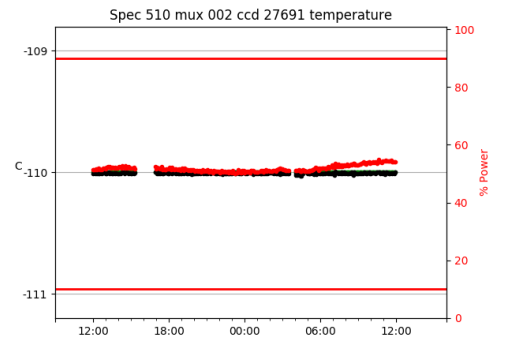

2 Spectrographs

2.1 Legend

For the Spectrograph Cryo plots the Black point are the cryo temperature reading and the Red points are the cryo pressure in Torr on a log scale with the scale on the right hand vertical axis.

For all Spectrograph Temperature plots, the Black points are the ccd temperature reading, the Green points are the ccd set point, and the Red points are the percentage heater power with the scale on the right hand vertical axis. The two straight Red lines are the 5% and 95% power levels for the heater.

2.2 lrs2

lrs2 uptime: 930:42:55 (hh:mm:ss)

2.3 virus

virus uptime: 187:26:10 (hh:mm:ss)

3 Weather

4 Tracker Engineering

5 Virus Enclosures

Virus Enclosure 1