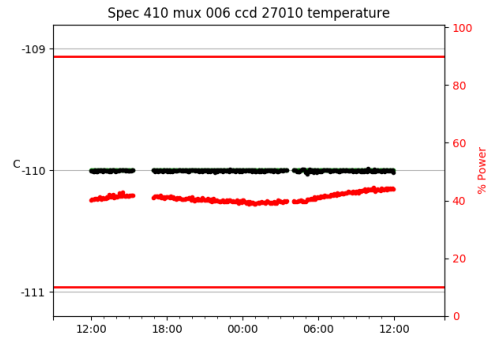

*This report has been automatically generated. Id: status.report.py 13712 2023-09-20 20:12:14Z jrf

1 Trajectories

The trajectory times and probe behaviour are shown. The probe plots show the various probe positions and currents during the trajectory. The Carriage is shown on the top plot while the Arm is shown on the bottom plot. Encoder positions are shown in blue on the left hand vertical axis and the Current is shown in red on the right hand vertical axis. The green line indicates when a guider or wfs is actively guiding. Probe data are plotted from the gonext_time to the cancel_time or stop_time of the trajectory.

2 Spectrographs

2.1 Legend

For the Spectrograph Cryo plots the Black point are the cryo temperature reading and the Red points are the cryo pressure in Torr on a log scale with the scale on the right hand vertical axis.

For all Spectrograph Temperature plots, the Black points are the ccd temperature reading, the Green points are the ccd set point, and the Red points are the percentage heater power with the scale on the right hand vertical axis. The two straight Red lines are the 5% and 95% power levels for the heater.

2.2 lrs2

lrs2 uptime: 930:42:55 (hh:mm:ss)

2.3 virus

virus uptime: 187:26:10 (hh:mm:ss)

3 Weather

4 Tracker Engineering

5 Virus Enclosures

Virus Enclosure 1