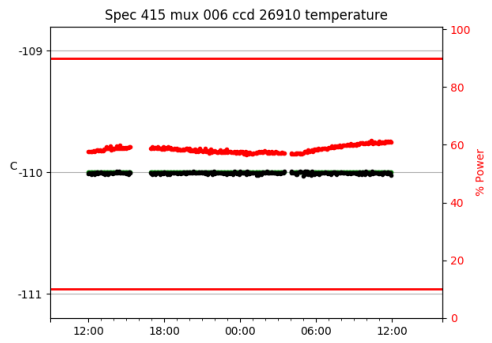

*This report has been automatically generated. Id: status.report.py 13712 2023-09-20 20:12:14Z jrf

1 Trajectories

The trajectory times and probe behaviour are shown. The probe plots show the various probe positions and currents during the trajectory. The Carriage is shown on the top plot while the Arm is shown on the bottom plot. Encoder positions are shown in blue on the left hand vertical axis and the Current is shown in red on the right hand vertical axis. The green line indicates when a guider or wfs is actively guiding. Probe data are plotted from the gonext_time to the cancel_time or stop_time of the trajectory.

2 Spectrographs

2.1 Legend

For the Spectrograph Cryo plots the Black point are the cryo temperature reading and the Red points are the cryo pressure in Torr on a log scale with the scale on the right hand vertical axis.

For all Spectrograph Temperature plots, the Black points are the ccd temperature reading, the Green points are the ccd set point, and the Red points are the percentage heater power with the scale on the right hand vertical axis. The two straight Red lines are the 5% and 95% power levels for the heater.

2.2 lrs2

lrs2 uptime: 930:42:55 (hh:mm:ss)

2.3 virus

virus uptime: 187:26:10 (hh:mm:ss)

3 Weather

4 Tracker Engineering

5 Virus Enclosures

Virus Enclosure 1