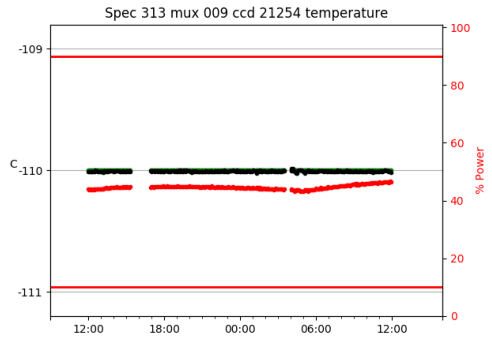

2 Spectrographs

2.1 Legend

For the Spectrograph Cryo plots the Black point are the cryo temperature reading and the Red points are the cryo pressure in Torr on a log scale with the scale on the right hand vertical axis.

For all Spectrograph Temperature plots, the Black points are the ccd temperature reading, the Green points are the ccd set point, and the Red points are the percentage heater power with the scale on the right hand vertical axis. The two straight Red lines are the 5% and 95% power levels for the heater.

2.2 lrs2

lrs2 uptime: 930:42:55 (hh:mm:ss)

2.3 virus

virus uptime: 187:26:10 (hh:mm:ss)

3 Weather

4 Tracker Engineering

5 Virus Enclosures

Virus Enclosure 1

Virus Enclosure 2

6 Server Up Time

Current server run times:

tracker uptime: 14:58:05 (hh:mm:ss)
tcs uptime: 15:01:13 (hh:mm:ss)
pas uptime: 15:01:27 (hh:mm:ss)
pfip uptime: 15:05:27 (hh:mm:ss)
legacy uptime: 15:07:16 (hh:mm:ss)
lrs2 uptime: 931:15:18 (hh:mm:ss)
virus uptime: 188:00:22 (hh:mm:ss)