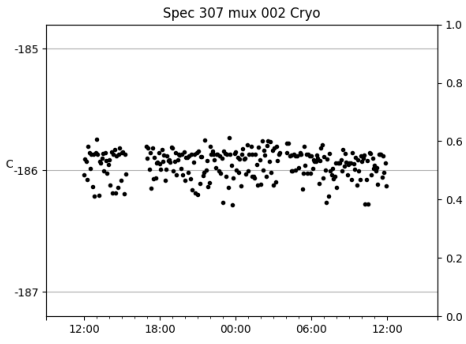

*This report has been automatically generated. Id: status.report.py 13712 2023-09-20 20:12:14Z jrf

1 Trajectories

The trajectory times and probe behaviour are shown. The probe plots show the various probe positions and currents during the trajectory. The Carriage is shown on the top plot while the Arm is shown on the bottom plot. Encoder positions are shown in blue on the left hand vertical axis and the Current is shown in red on the right hand vertical axis. The green line indicates when a guider or wfs is actively guiding. Probe data are plotted from the gonext_time to the cancel_time or stop_time of the trajectory.

2 Spectrographs

2.1 Legend

For the Spectrograph Cryo plots the Black point are the cryo temperature reading and the Red points are the cryo pressure in Torr on a log scale with the scale on the right hand vertical axis.

For all Spectrograph Temperature plots, the Black points are the ccd temperature reading, the Green points are the ccd set point, and the Red points are the percentage heater power with the scale on the right hand vertical axis. The two straight Red lines are the 5% and 95% power levels for the heater.

2.2 lrs2

lrs2 uptime: 930:42:55 (hh:mm:ss)

2.3 virus

virus uptime: 187:26:10 (hh:mm:ss)

3 Weather

4 Tracker Engineering

5 Virus Enclosures

Virus Enclosure 1