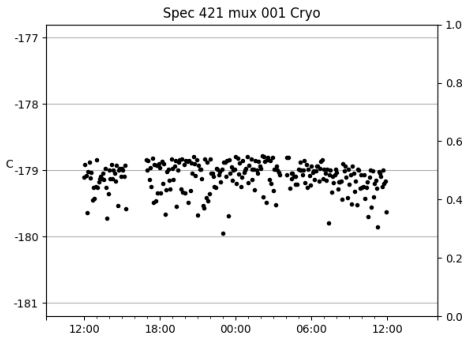

*This report has been automatically generated. Id: status.report.py 13712 2023-09-20 20:12:14Z jrf

1 Trajectories

The trajectory times and probe behaviour are shown. The probe plots show the various probe positions and currents during the trajectory. The Carriage is shown on the top plot while the Arm is shown on the bottom plot. Encoder positions are shown in blue on the left hand vertical axis and the Current is shown in red on the right hand vertical axis. The green line indicates when a guider or wfs is actively guiding. Probe data are plotted from the gonext_time to the cancel_time or stop_time of the trajectory.

2 Spectrographs

2.1 Legend

For the Spectrograph Cryo plots the Black point are the cryo temperature reading and the Red points are the cryo pressure in Torr on a log scale with the scale on the right hand vertical axis.

For all Spectrograph Temperature plots, the Black points are the ccd temperature reading, the Green points are the ccd set point, and the Red points are the percentage heater power with the scale on the right hand vertical axis. The two straight Red lines are the 5% and 95% power levels for the heater.

2.2 lrs2

lrs2 uptime: 930:42:55 (hh:mm:ss)

2.3 virus

virus uptime: 187:26:10 (hh:mm:ss)

3 Weather

4 Tracker Engineering

5 Virus Enclosures

Virus Enclosure 1