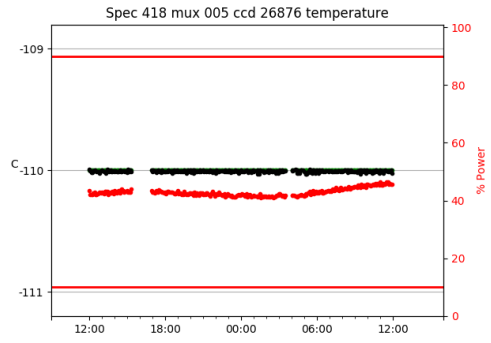

2 Spectrographs

2.1 Legend

For the Spectrograph Cryo plots the Black point are the cryo temperature reading and the Red points are the cryo pressure in Torr on a log scale with the scale on the right hand vertical axis.

For all Spectrograph Temperature plots, the Black points are the ccd temperature reading, the Green points are the ccd set point, and the Red points are the percentage heater power with the scale on the right hand vertical axis. The two straight Red lines are the 5% and 95% power levels for the heater.

2.2 lrs2

lrs2 uptime: 930:42:55 (hh:mm:ss)

2.3 virus

virus uptime: 187:26:10 (hh:mm:ss)

3 Weather

4 Tracker Engineering

5 Virus Enclosures

Virus Enclosure 1