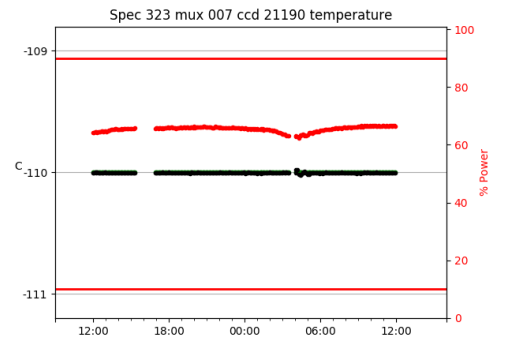

2 Spectrographs

2.1 Legend

For the Spectrograph Cryo plots the Black point are the cryo temperature reading and the Red points are the cryo pressure in Torr on a log scale with the scale on the right hand vertical axis.

For all Spectrograph Temperature plots, the Black points are the ccd temperature reading, the Green points are the ccd set point, and the Red points are the percentage heater power with the scale on the right hand vertical axis. The two straight Red lines are the 5% and 95% power levels for the heater.

2.2 lrs2

lrs2 uptime: 930:42:55 (hh:mm:ss)

2.3 virus

virus uptime: 187:26:10 (hh:mm:ss)

3 Weather

4 Tracker Engineering

5 Virus Enclosures

Virus Enclosure 1

Virus Enclosure 2

6 Server Up Time

Current server run times:

tracker uptime: 14:58:05 (hh:mm:ss)
tcs uptime: 15:01:13 (hh:mm:ss)
pas uptime: 15:01:27 (hh:mm:ss)
pfip uptime: 15:05:27 (hh:mm:ss)
legacy uptime: 15:07:16 (hh:mm:ss)
lrs2 uptime: 931:15:18 (hh:mm:ss)
virus uptime: 188:00:22 (hh:mm:ss)