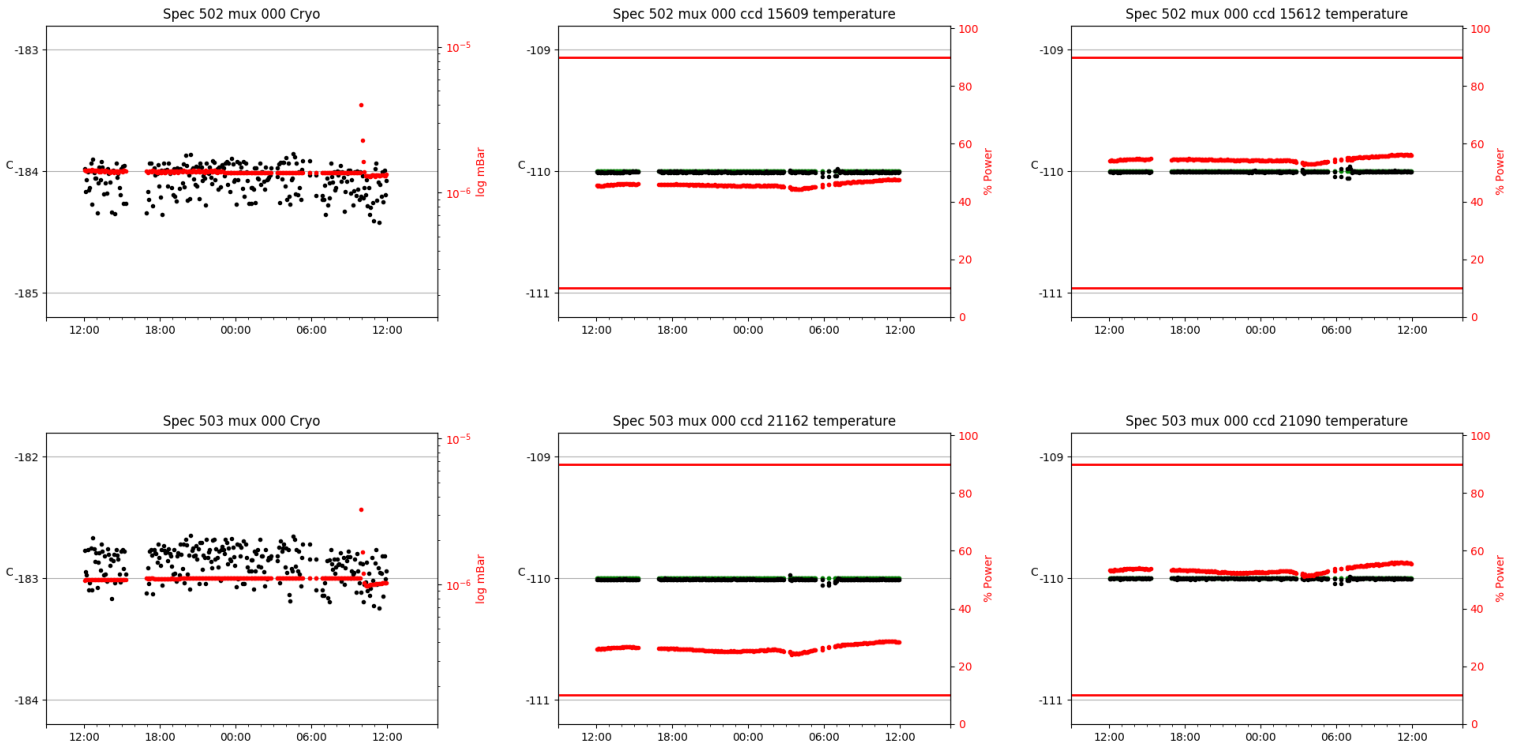

2 Spectrographs

2.1 Legend

For the Spectrograph Cryo plots the Black point are the cryo temperature reading and the Red points are the cryo pressure in Torr on a log scale with the scale on the right hand vertical axis.

For all Spectrograph Temperature plots, the Black points are the ccd temperature reading, the Green points are the ccd set point, and the Red points are the percentage heater power with the scale on the right hand vertical axis. The two straight Red lines are the 5% and 95% power levels for the heater.

2.2 lrs2

lrs2 uptime: 930:42:55 (hh:mm:ss)