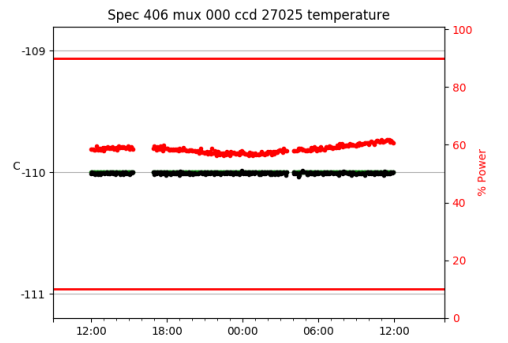

2 Spectrographs

2.1 Legend

For the Spectrograph Cryo plots the Black point are the cryo temperature reading and the Red points are the cryo pressure in Torr on a log scale with the scale on the right hand vertical axis.

For all Spectrograph Temperature plots, the Black points are the ccd temperature reading, the Green points are the ccd set point, and the Red points are the percentage heater power with the scale on the right hand vertical axis. The two straight Red lines are the 5% and 95% power levels for the heater.

2.2 lrs2

lrs2 uptime: 930:42:55 (hh:mm:ss)

2.3 virus

virus uptime: 187:26:10 (hh:mm:ss)

3 Weather

4 Tracker Engineering

5 Virus Enclosures

Virus Enclosure 1