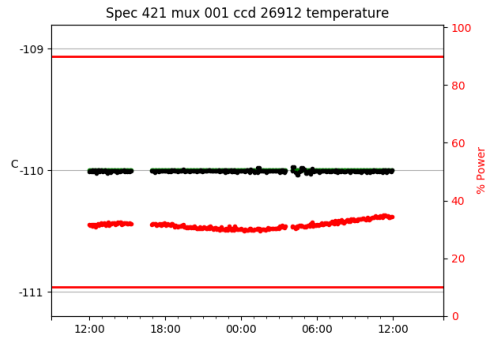

*This report has been automatically generated. Id: status.report.py 13712 2023-09-20 20:12:14Z jrf

1 Trajectories

The trajectory times and probe behaviour are shown. The probe plots show the various probe positions and currents during the trajectory. The Carriage is shown on the top plot while the Arm is shown on the bottom plot. Encoder positions are shown in blue on the left hand vertical axis and the Current is shown in red on the right hand vertical axis. The green line indicates when a guider or wfs is actively guiding. Probe data are plotted from the gonext_time to the cancel_time or stop_time of the trajectory.

2 Spectrographs

2.1 Legend

For the Spectrograph Cryo plots the Black point are the cryo temperature reading and the Red points are the cryo pressure in Torr on a log scale with the scale on the right hand vertical axis.

For all Spectrograph Temperature plots, the Black points are the ccd temperature reading, the Green points are the ccd set point, and the Red points are the percentage heater power with the scale on the right hand vertical axis. The two straight Red lines are the 5% and 95% power levels for the heater.

2.2 lrs2

lrs2 uptime: 930:42:55 (hh:mm:ss)

2.3 virus

virus uptime: 187:26:10 (hh:mm:ss)

3 Weather

4 Tracker Engineering

5 Virus Enclosures

Virus Enclosure 1