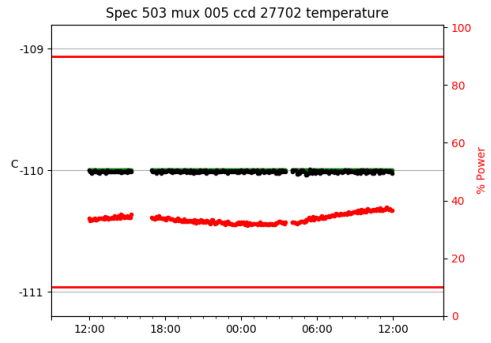

2 Spectrographs

2.1 Legend

For the Spectrograph Cryo plots the Black point are the cryo temperature reading and the Red points are the cryo pressure in Torr on a log scale with the scale on the right hand vertical axis.

For all Spectrograph Temperature plots, the Black points are the ccd temperature reading, the Green points are the ccd set point, and the Red points are the percentage heater power with the scale on the right hand vertical axis. The two straight Red lines are the 5% and 95% power levels for the heater.

2.2 lrs2

lrs2 uptime: 930:42:55 (hh:mm:ss)

2.3 virus

virus uptime: 187:26:10 (hh:mm:ss)

3 Weather

4 Tracker Engineering

5 Virus Enclosures

Virus Enclosure 1