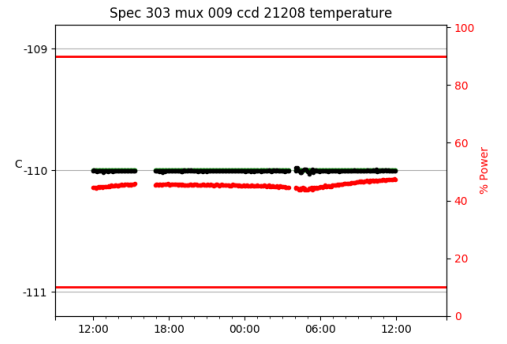

2 Spectrographs

2.1 Legend

For the Spectrograph Cryo plots the Black point are the cryo temperature reading and the Red points are the cryo pressure in Torr on a log scale with the scale on the right hand vertical axis.

For all Spectrograph Temperature plots, the Black points are the ccd temperature reading, the Green points are the ccd set point, and the Red points are the percentage heater power with the scale on the right hand vertical axis. The two straight Red lines are the 5% and 95% power levels for the heater.

2.2 lrs2

lrs2 uptime: 930:42:55 (hh:mm:ss)

2.3 virus

virus uptime: 187:26:10 (hh:mm:ss)

3 Weather

4 Tracker Engineering

5 Virus Enclosures

Virus Enclosure 1

Virus Enclosure 2

6 Server Up Time

Current server run times:

tracker uptime: 14:58:05 (hh:mm:ss)
tcs uptime: 15:01:13 (hh:mm:ss)
pas uptime: 15:01:27 (hh:mm:ss)
pfip uptime: 15:05:27 (hh:mm:ss)
legacy uptime: 15:07:16 (hh:mm:ss)
lrs2 uptime: 931:15:18 (hh:mm:ss)
virus uptime: 188:00:22 (hh:mm:ss)