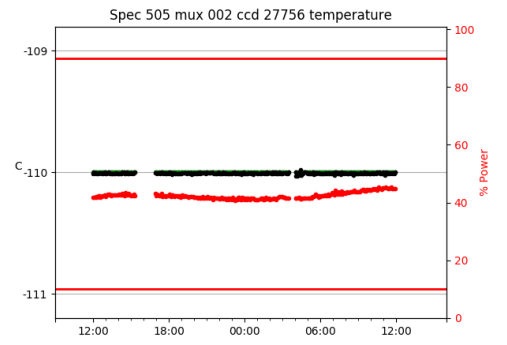

*This report has been automatically generated. Id: status.report.py 13712 2023-09-20 20:12:14Z jrf

1 Trajectories

The trajectory times and probe behaviour are shown. The probe plots show the various probe positions and currents during the trajectory. The Carriage is shown on the top plot while the Arm is shown on the bottom plot. Encoder positions are shown in blue on the left hand vertical axis and the Current is shown in red on the right hand vertical axis. The green line indicates when a guider or wfs is actively guiding. Probe data are plotted from the gonext_time to the cancel_time or stop_time of the trajectory.

2 Spectrographs

2.1 Legend

For the Spectrograph Cryo plots the Black point are the cryo temperature reading and the Red points are the cryo pressure in Torr on a log scale with the scale on the right hand vertical axis.

For all Spectrograph Temperature plots, the Black points are the ccd temperature reading, the Green points are the ccd set point, and the Red points are the percentage heater power with the scale on the right hand vertical axis. The two straight Red lines are the 5% and 95% power levels for the heater.

2.2 lrs2

lrs2 uptime: 930:42:55 (hh:mm:ss)

2.3 virus

virus uptime: 187:26:10 (hh:mm:ss)

3 Weather

4 Tracker Engineering

5 Virus Enclosures

Virus Enclosure 1