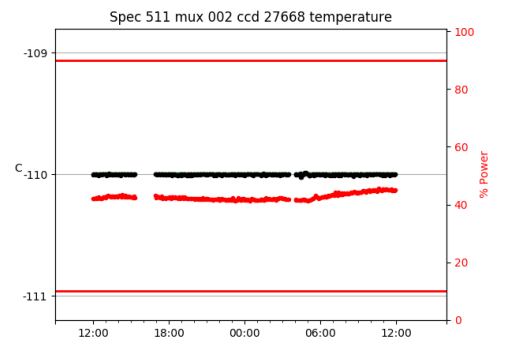

*This report has been automatically generated. Id: status.report.py 13712 2023-09-20 20:12:14Z jrf

1 Trajectories

The trajectory times and probe behaviour are shown. The probe plots show the various probe positions and currents during the trajectory. The Carriage is shown on the top plot while the Arm is shown on the bottom plot. Encoder positions are shown in blue on the left hand vertical axis and the Current is shown in red on the right hand vertical axis. The green line indicates when a guider or wfs is actively guiding. Probe data are plotted from the gonext_time to the cancel_time or stop_time of the trajectory.

2 Spectrographs

2.1 Legend

For the Spectrograph Cryo plots the Black point are the cryo temperature reading and the Red points are the cryo pressure in Torr on a log scale with the scale on the right hand vertical axis.

For all Spectrograph Temperature plots, the Black points are the ccd temperature reading, the Green points are the ccd set point, and the Red points are the percentage heater power with the scale on the right hand vertical axis. The two straight Red lines are the 5% and 95% power levels for the heater.

2.2 lrs2

lrs2 uptime: 930:42:55 (hh:mm:ss)

2.3 virus

virus uptime: 187:26:10 (hh:mm:ss)

3 Weather

4 Tracker Engineering

5 Virus Enclosures

Virus Enclosure 1