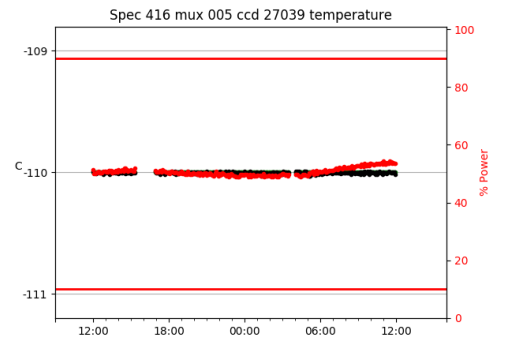

2 Spectrographs

2.1 Legend

For the Spectrograph Cryo plots the Black point are the cryo temperature reading and the Red points are the cryo pressure in Torr on a log scale with the scale on the right hand vertical axis.

For all Spectrograph Temperature plots, the Black points are the ccd temperature reading, the Green points are the ccd set point, and the Red points are the percentage heater power with the scale on the right hand vertical axis. The two straight Red lines are the 5% and 95% power levels for the heater.

2.2 lrs2

lrs2 uptime: 930:42:55 (hh:mm:ss)

2.3 virus

virus uptime: 187:26:10 (hh:mm:ss)

3 Weather

4 Tracker Engineering

5 Virus Enclosures

Virus Enclosure 1

Virus Enclosure 2

6 Server Up Time

Current server run times:

tracker uptime: 14:58:05 (hh:mm:ss)
tcs uptime: 15:01:13 (hh:mm:ss)
pas uptime: 15:01:27 (hh:mm:ss)
pfip uptime: 15:05:27 (hh:mm:ss)
legacy uptime: 15:07:16 (hh:mm:ss)
lrs2 uptime: 931:15:18 (hh:mm:ss)
virus uptime: 188:00:22 (hh:mm:ss)