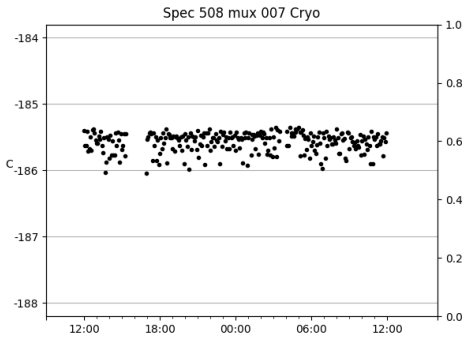

*This report has been automatically generated. Id: status.report.py 13712 2023-09-20 20:12:14Z jrf

1 Trajectories

The trajectory times and probe behaviour are shown. The probe plots show the various probe positions and currents during the trajectory. The Carriage is shown on the top plot while the Arm is shown on the bottom plot. Encoder positions are shown in blue on the left hand vertical axis and the Current is shown in red on the right hand vertical axis. The green line indicates when a guider or wfs is actively guiding. Probe data are plotted from the gonext_time to the cancel_time or stop_time of the trajectory.

2 Spectrographs

2.1 Legend

For the Spectrograph Cryo plots the Black point are the cryo temperature reading and the Red points are the cryo pressure in Torr on a log scale with the scale on the right hand vertical axis.

For all Spectrograph Temperature plots, the Black points are the ccd temperature reading, the Green points are the ccd set point, and the Red points are the percentage heater power with the scale on the right hand vertical axis. The two straight Red lines are the 5% and 95% power levels for the heater.

2.2 lrs2

lrs2 uptime: 930:42:55 (hh:mm:ss)

2.3 virus

virus uptime: 187:26:10 (hh:mm:ss)

3 Weather

4 Tracker Engineering

5 Virus Enclosures

Virus Enclosure 1