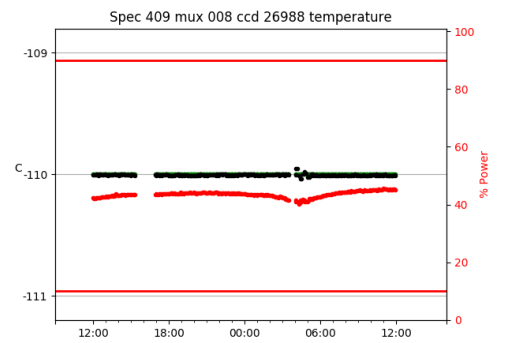

2 Spectrographs

2.1 Legend

For the Spectrograph Cryo plots the Black point are the cryo temperature reading and the Red points are the cryo pressure in Torr on a log scale with the scale on the right hand vertical axis.

For all Spectrograph Temperature plots, the Black points are the ccd temperature reading, the Green points are the ccd set point, and the Red points are the percentage heater power with the scale on the right hand vertical axis. The two straight Red lines are the 5% and 95% power levels for the heater.

2.2 lrs2

lrs2 uptime: 930:42:55 (hh:mm:ss)

2.3 virus

virus uptime: 187:26:10 (hh:mm:ss)

3 Weather

4 Tracker Engineering

5 Virus Enclosures

Virus Enclosure 1

Virus Enclosure 2

6 Server Up Time

Current server run times:

tracker uptime: 14:58:05 (hh:mm:ss)
tcs uptime: 15:01:13 (hh:mm:ss)
pas uptime: 15:01:27 (hh:mm:ss)
pfip uptime: 15:05:27 (hh:mm:ss)
legacy uptime: 15:07:16 (hh:mm:ss)
lrs2 uptime: 931:15:18 (hh:mm:ss)
virus uptime: 188:00:22 (hh:mm:ss)