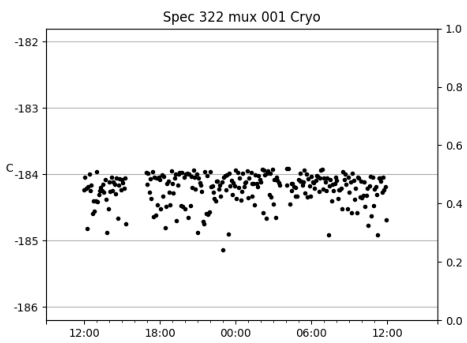

*This report has been automatically generated. Id: status.report.py 13712 2023-09-20 20:12:14Z jrf

1 Trajectories

The trajectory times and probe behaviour are shown. The probe plots show the various probe positions and currents during the trajectory. The Carriage is shown on the top plot while the Arm is shown on the bottom plot. Encoder positions are shown in blue on the left hand vertical axis and the Current is shown in red on the right hand vertical axis. The green line indicates when a guider or wfs is actively guiding. Probe data are plotted from the gonext_time to the cancel_time or stop_time of the trajectory.

2 Spectrographs

2.1 Legend

For the Spectrograph Cryo plots the Black point are the cryo temperature reading and the Red points are the cryo pressure in Torr on a log scale with the scale on the right hand vertical axis.

For all Spectrograph Temperature plots, the Black points are the ccd temperature reading, the Green points are the ccd set point, and the Red points are the percentage heater power with the scale on the right hand vertical axis. The two straight Red lines are the 5% and 95% power levels for the heater.

2.2 lrs2

lrs2 uptime: 930:42:55 (hh:mm:ss)

2.3 virus

virus uptime: 187:26:10 (hh:mm:ss)

3 Weather

4 Tracker Engineering

5 Virus Enclosures

Virus Enclosure 1