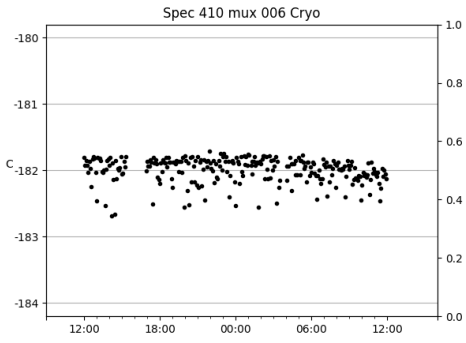

*This report has been automatically generated. Id: status.report.py 13712 2023-09-20 20:12:14Z jrf

1 Trajectories

The trajectory times and probe behaviour are shown. The probe plots show the various probe positions and currents during the trajectory. The Carriage is shown on the top plot while the Arm is shown on the bottom plot. Encoder positions are shown in blue on the left hand vertical axis and the Current is shown in red on the right hand vertical axis. The green line indicates when a guider or wfs is actively guiding. Probe data are plotted from the gonext_time to the cancel_time or stop_time of the trajectory.

2 Spectrographs

2.1 Legend

For the Spectrograph Cryo plots the Black point are the cryo temperature reading and the Red points are the cryo pressure in Torr on a log scale with the scale on the right hand vertical axis.

For all Spectrograph Temperature plots, the Black points are the ccd temperature reading, the Green points are the ccd set point, and the Red points are the percentage heater power with the scale on the right hand vertical axis. The two straight Red lines are the 5% and 95% power levels for the heater.

2.2 lrs2

lrs2 uptime: 930:42:55 (hh:mm:ss)

2.3 virus

virus uptime: 187:26:10 (hh:mm:ss)

3 Weather

4 Tracker Engineering

5 Virus Enclosures

Virus Enclosure 1