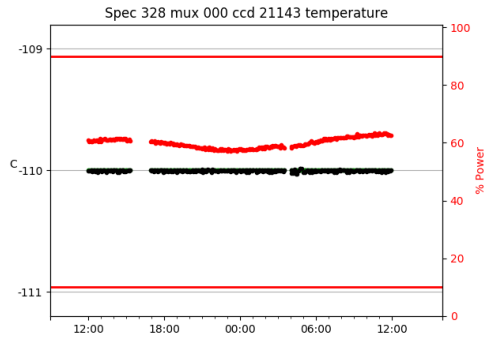

*This report has been automatically generated. Id: status.report.py 13712 2023-09-20 20:12:14Z jrf

1 Trajectories

The trajectory times and probe behaviour are shown. The probe plots show the various probe positions and currents during the trajectory. The Carriage is shown on the top plot while the Arm is shown on the bottom plot. Encoder positions are shown in blue on the left hand vertical axis and the Current is shown in red on the right hand vertical axis. The green line indicates when a guider or wfs is actively guiding. Probe data are plotted from the gonext_time to the cancel_time or stop_time of the trajectory.

2 Spectrographs

2.1 Legend

For the Spectrograph Cryo plots the Black point are the cryo temperature reading and the Red points are the cryo pressure in Torr on a log scale with the scale on the right hand vertical axis.

For all Spectrograph Temperature plots, the Black points are the ccd temperature reading, the Green points are the ccd set point, and the Red points are the percentage heater power with the scale on the right hand vertical axis. The two straight Red lines are the 5% and 95% power levels for the heater.

2.2 lrs2

lrs2 uptime: 930:42:55 (hh:mm:ss)

2.3 virus

virus uptime: 187:26:10 (hh:mm:ss)

3 Weather

4 Tracker Engineering

5 Virus Enclosures

Virus Enclosure 1