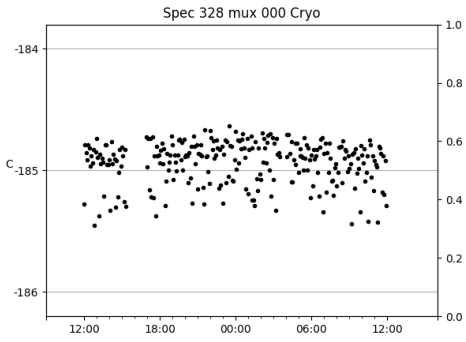

*This report has been automatically generated. Id: status.report.py 13712 2023-09-20 20:12:14Z jrf

1 Trajectories

The trajectory times and probe behaviour are shown. The probe plots show the various probe positions and currents during the trajectory. The Carriage is shown on the top plot while the Arm is shown on the bottom plot. Encoder positions are shown in blue on the left hand vertical axis and the Current is shown in red on the right hand vertical axis. The green line indicates when a guider or wfs is actively guiding. Probe data are plotted from the gonext_time to the cancel_time or stop_time of the trajectory.

2 Spectrographs

2.1 Legend

For the Spectrograph Cryo plots the Black point are the cryo temperature reading and the Red points are the cryo pressure in Torr on a log scale with the scale on the right hand vertical axis.

For all Spectrograph Temperature plots, the Black points are the ccd temperature reading, the Green points are the ccd set point, and the Red points are the percentage heater power with the scale on the right hand vertical axis. The two straight Red lines are the 5% and 95% power levels for the heater.

2.2 lrs2

lrs2 uptime: 930:42:55 (hh:mm:ss)

2.3 virus

virus uptime: 187:26:10 (hh:mm:ss)

3 Weather

4 Tracker Engineering

5 Virus Enclosures

Virus Enclosure 1