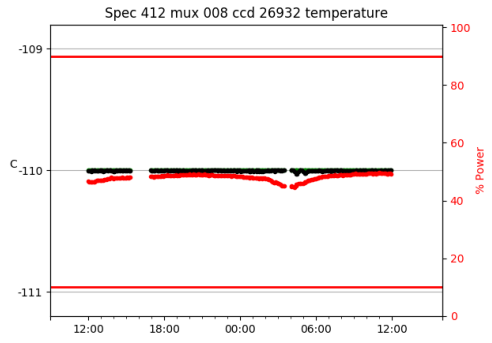

2 Spectrographs

2.1 Legend

For the Spectrograph Cryo plots the Black point are the cryo temperature reading and the Red points are the cryo pressure in Torr on a log scale with the scale on the right hand vertical axis.

For all Spectrograph Temperature plots, the Black points are the ccd temperature reading, the Green points are the ccd set point, and the Red points are the percentage heater power with the scale on the right hand vertical axis. The two straight Red lines are the 5% and 95% power levels for the heater.

2.2 lrs2

lrs2 uptime: 930:42:55 (hh:mm:ss)

2.3 virus

virus uptime: 187:26:10 (hh:mm:ss)

3 Weather

4 Tracker Engineering

5 Virus Enclosures

Virus Enclosure 1

Virus Enclosure 2

6 Server Up Time

Current server run times:

tracker uptime: 14:58:05 (hh:mm:ss)
tcs uptime: 15:01:13 (hh:mm:ss)
pas uptime: 15:01:27 (hh:mm:ss)
pfip uptime: 15:05:27 (hh:mm:ss)
legacy uptime: 15:07:16 (hh:mm:ss)
lrs2 uptime: 931:15:18 (hh:mm:ss)
virus uptime: 188:00:22 (hh:mm:ss)