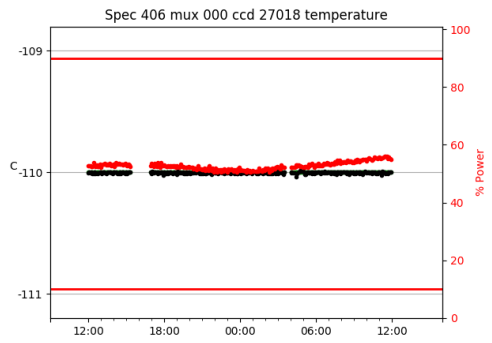

2 Spectrographs

2.1 Legend

For the Spectrograph Cryo plots the Black point are the cryo temperature reading and the Red points are the cryo pressure in Torr on a log scale with the scale on the right hand vertical axis.

For all Spectrograph Temperature plots, the Black points are the ccd temperature reading, the Green points are the ccd set point, and the Red points are the percentage heater power with the scale on the right hand vertical axis. The two straight Red lines are the 5% and 95% power levels for the heater.

2.2 lrs2

lrs2 uptime: 930:42:55 (hh:mm:ss)

2.3 virus

virus uptime: 187:26:10 (hh:mm:ss)

3 Weather

4 Tracker Engineering

5 Virus Enclosures

Virus Enclosure 1