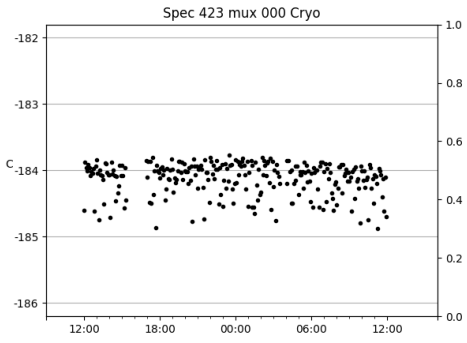

*This report has been automatically generated. Id: status.report.py 13712 2023-09-20 20:12:14Z jrf

1 Trajectories

The trajectory times and probe behaviour are shown. The probe plots show the various probe positions and currents during the trajectory. The Carriage is shown on the top plot while the Arm is shown on the bottom plot. Encoder positions are shown in blue on the left hand vertical axis and the Current is shown in red on the right hand vertical axis. The green line indicates when a guider or wfs is actively guiding. Probe data are plotted from the gonext_time to the cancel_time or stop_time of the trajectory.

2 Spectrographs

2.1 Legend

For the Spectrograph Cryo plots the Black point are the cryo temperature reading and the Red points are the cryo pressure in Torr on a log scale with the scale on the right hand vertical axis.

For all Spectrograph Temperature plots, the Black points are the ccd temperature reading, the Green points are the ccd set point, and the Red points are the percentage heater power with the scale on the right hand vertical axis. The two straight Red lines are the 5% and 95% power levels for the heater.

2.2 lrs2

lrs2 uptime: 930:42:55 (hh:mm:ss)

2.3 virus

virus uptime: 187:26:10 (hh:mm:ss)

3 Weather

4 Tracker Engineering

5 Virus Enclosures

Virus Enclosure 1