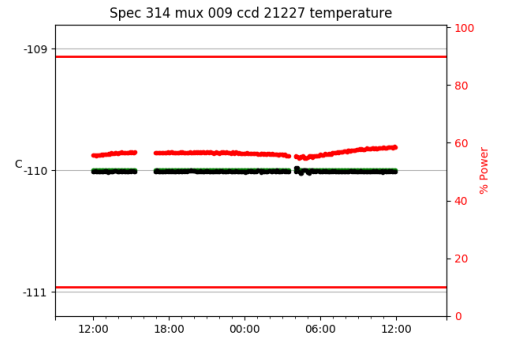

2 Spectrographs

2.1 Legend

For the Spectrograph Cryo plots the Black point are the cryo temperature reading and the Red points are the cryo pressure in Torr on a log scale with the scale on the right hand vertical axis.

For all Spectrograph Temperature plots, the Black points are the ccd temperature reading, the Green points are the ccd set point, and the Red points are the percentage heater power with the scale on the right hand vertical axis. The two straight Red lines are the 5% and 95% power levels for the heater.

2.2 lrs2

lrs2 uptime: 930:42:55 (hh:mm:ss)

2.3 virus

virus uptime: 187:26:10 (hh:mm:ss)

3 Weather

4 Tracker Engineering

5 Virus Enclosures

Virus Enclosure 1

Virus Enclosure 2

6 Server Up Time

Current server run times:

tracker uptime: 14:58:05 (hh:mm:ss)
tcs uptime: 15:01:13 (hh:mm:ss)
pas uptime: 15:01:27 (hh:mm:ss)
pfip uptime: 15:05:27 (hh:mm:ss)
legacy uptime: 15:07:16 (hh:mm:ss)
lrs2 uptime: 931:15:18 (hh:mm:ss)
virus uptime: 188:00:22 (hh:mm:ss)