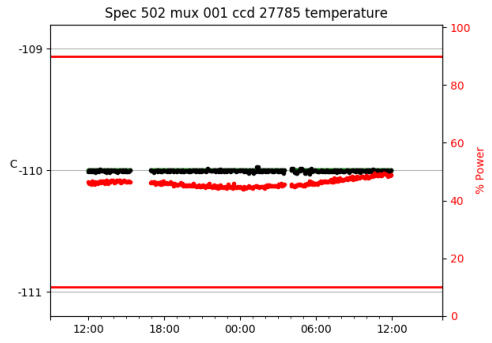

*This report has been automatically generated. Id: status.report.py 13712 2023-09-20 20:12:14Z jrf

1 Trajectories

The trajectory times and probe behaviour are shown. The probe plots show the various probe positions and currents during the trajectory. The Carriage is shown on the top plot while the Arm is shown on the bottom plot. Encoder positions are shown in blue on the left hand vertical axis and the Current is shown in red on the right hand vertical axis. The green line indicates when a guider or wfs is actively guiding. Probe data are plotted from the gonext_time to the cancel_time or stop_time of the trajectory.

2 Spectrographs

2.1 Legend

For the Spectrograph Cryo plots the Black point are the cryo temperature reading and the Red points are the cryo pressure in Torr on a log scale with the scale on the right hand vertical axis.

For all Spectrograph Temperature plots, the Black points are the ccd temperature reading, the Green points are the ccd set point, and the Red points are the percentage heater power with the scale on the right hand vertical axis. The two straight Red lines are the 5% and 95% power levels for the heater.

2.2 lrs2

lrs2 uptime: 930:42:55 (hh:mm:ss)

2.3 virus

virus uptime: 187:26:10 (hh:mm:ss)

3 Weather

4 Tracker Engineering

5 Virus Enclosures

Virus Enclosure 1