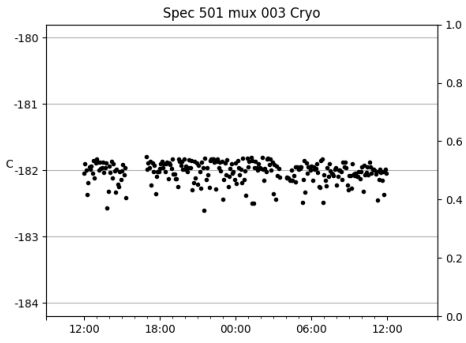

*This report has been automatically generated. Id: status.report.py 13712 2023-09-20 20:12:14Z jrf

1 Trajectories

The trajectory times and probe behaviour are shown. The probe plots show the various probe positions and currents during the trajectory. The Carriage is shown on the top plot while the Arm is shown on the bottom plot. Encoder positions are shown in blue on the left hand vertical axis and the Current is shown in red on the right hand vertical axis. The green line indicates when a guider or wfs is actively guiding. Probe data are plotted from the gonext_time to the cancel_time or stop_time of the trajectory.

2 Spectrographs

2.1 Legend

For the Spectrograph Cryo plots the Black point are the cryo temperature reading and the Red points are the cryo pressure in Torr on a log scale with the scale on the right hand vertical axis.

For all Spectrograph Temperature plots, the Black points are the ccd temperature reading, the Green points are the ccd set point, and the Red points are the percentage heater power with the scale on the right hand vertical axis. The two straight Red lines are the 5% and 95% power levels for the heater.

2.2 lrs2

lrs2 uptime: 930:42:55 (hh:mm:ss)

2.3 virus

virus uptime: 187:26:10 (hh:mm:ss)

3 Weather

4 Tracker Engineering

5 Virus Enclosures

Virus Enclosure 1