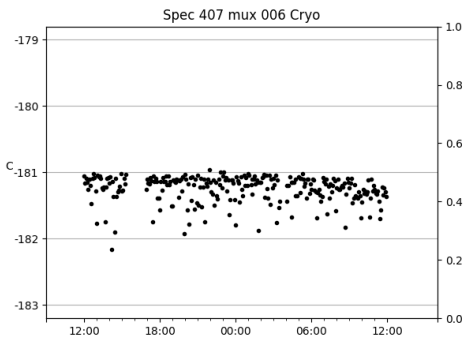

*This report has been automatically generated. Id: status.report.py 13712 2023-09-20 20:12:14Z jrf

1 Trajectories

The trajectory times and probe behaviour are shown. The probe plots show the various probe positions and currents during the trajectory. The Carriage is shown on the top plot while the Arm is shown on the bottom plot. Encoder positions are shown in blue on the left hand vertical axis and the Current is shown in red on the right hand vertical axis. The green line indicates when a guider or wfs is actively guiding. Probe data are plotted from the gonext_time to the cancel_time or stop_time of the trajectory.

2 Spectrographs

2.1 Legend

For the Spectrograph Cryo plots the Black point are the cryo temperature reading and the Red points are the cryo pressure in Torr on a log scale with the scale on the right hand vertical axis.

For all Spectrograph Temperature plots, the Black points are the ccd temperature reading, the Green points are the ccd set point, and the Red points are the percentage heater power with the scale on the right hand vertical axis. The two straight Red lines are the 5% and 95% power levels for the heater.

2.2 lrs2

lrs2 uptime: 930:42:55 (hh:mm:ss)

2.3 virus

virus uptime: 187:26:10 (hh:mm:ss)

3 Weather

4 Tracker Engineering

5 Virus Enclosures

Virus Enclosure 1