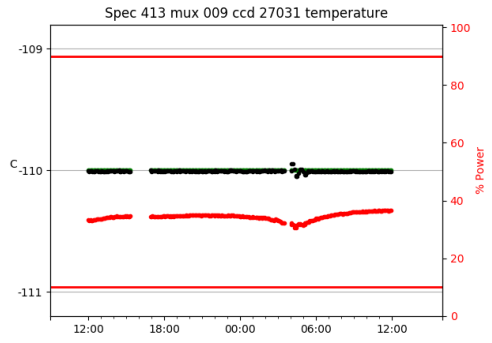

*This report has been automatically generated. Id: status.report.py 13712 2023-09-20 20:12:14Z jrf

1 Trajectories

The trajectory times and probe behaviour are shown. The probe plots show the various probe positions and currents during the trajectory. The Carriage is shown on the top plot while the Arm is shown on the bottom plot. Encoder positions are shown in blue on the left hand vertical axis and the Current is shown in red on the right hand vertical axis. The green line indicates when a guider or wfs is actively guiding. Probe data are plotted from the gonext_time to the cancel_time or stop_time of the trajectory.

2 Spectrographs

2.1 Legend

For the Spectrograph Cryo plots the Black point are the cryo temperature reading and the Red points are the cryo pressure in Torr on a log scale with the scale on the right hand vertical axis.

For all Spectrograph Temperature plots, the Black points are the ccd temperature reading, the Green points are the ccd set point, and the Red points are the percentage heater power with the scale on the right hand vertical axis. The two straight Red lines are the 5% and 95% power levels for the heater.

2.2 lrs2

lrs2 uptime: 930:42:55 (hh:mm:ss)

2.3 virus

virus uptime: 187:26:10 (hh:mm:ss)

3 Weather

4 Tracker Engineering

5 Virus Enclosures

Virus Enclosure 1