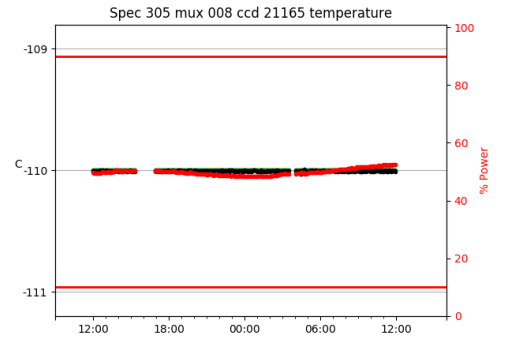

2 Spectrographs

2.1 Legend

For the Spectrograph Cryo plots the Black point are the cryo temperature reading and the Red points are the cryo pressure in Torr on a log scale with the scale on the right hand vertical axis.

For all Spectrograph Temperature plots, the Black points are the ccd temperature reading, the Green points are the ccd set point, and the Red points are the percentage heater power with the scale on the right hand vertical axis. The two straight Red lines are the 5% and 95% power levels for the heater.

2.2 lrs2

lrs2 uptime: 930:42:55 (hh:mm:ss)

2.3 virus

virus uptime: 187:26:10 (hh:mm:ss)

3 Weather

4 Tracker Engineering

5 Virus Enclosures

Virus Enclosure 1

Virus Enclosure 2

6 Server Up Time

Current server run times:

tracker uptime: 14:58:05 (hh:mm:ss)
tcs uptime: 15:01:13 (hh:mm:ss)
pas uptime: 15:01:27 (hh:mm:ss)
pfip uptime: 15:05:27 (hh:mm:ss)
legacy uptime: 15:07:16 (hh:mm:ss)
lrs2 uptime: 931:15:18 (hh:mm:ss)
virus uptime: 188:00:22 (hh:mm:ss)