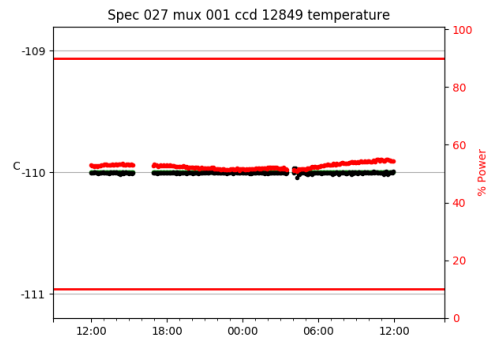

2 Spectrographs

2.1 Legend

For the Spectrograph Cryo plots the Black point are the cryo temperature reading and the Red points are the cryo pressure in Torr on a log scale with the scale on the right hand vertical axis.

For all Spectrograph Temperature plots, the Black points are the ccd temperature reading, the Green points are the ccd set point, and the Red points are the percentage heater power with the scale on the right hand vertical axis. The two straight Red lines are the 5% and 95% power levels for the heater.

2.2 lrs2

lrs2 uptime: 930:42:55 (hh:mm:ss)

2.3 virus

virus uptime: 187:26:10 (hh:mm:ss)

3 Weather

4 Tracker Engineering

5 Virus Enclosures

Virus Enclosure 1