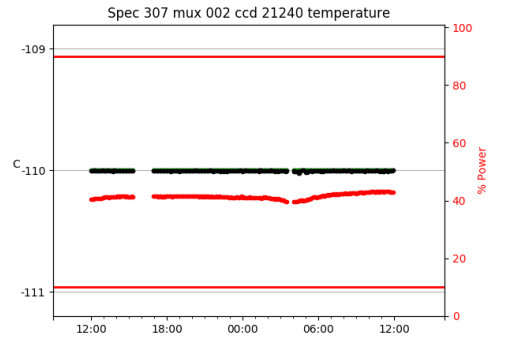

2 Spectrographs

2.1 Legend

For the Spectrograph Cryo plots the Black point are the cryo temperature reading and the Red points are the cryo pressure in Torr on a log scale with the scale on the right hand vertical axis.

For all Spectrograph Temperature plots, the Black points are the ccd temperature reading, the Green points are the ccd set point, and the Red points are the percentage heater power with the scale on the right hand vertical axis. The two straight Red lines are the 5% and 95% power levels for the heater.

2.2 lrs2

lrs2 uptime: 930:42:55 (hh:mm:ss)

2.3 virus

virus uptime: 187:26:10 (hh:mm:ss)

3 Weather

4 Tracker Engineering

5 Virus Enclosures

Virus Enclosure 1

Virus Enclosure 2

6 Server Up Time

Current server run times:

tracker uptime: 14:58:05 (hh:mm:ss)
tcs uptime: 15:01:13 (hh:mm:ss)
pas uptime: 15:01:27 (hh:mm:ss)
pfip uptime: 15:05:27 (hh:mm:ss)
legacy uptime: 15:07:16 (hh:mm:ss)
lrs2 uptime: 931:15:18 (hh:mm:ss)
virus uptime: 188:00:22 (hh:mm:ss)