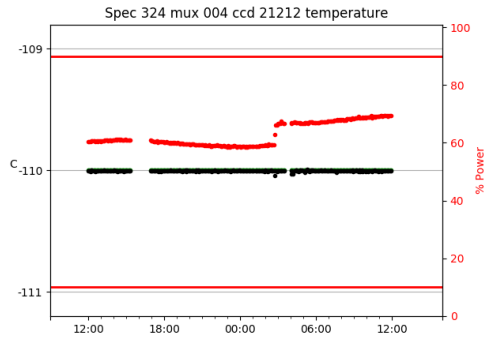

*This report has been automatically generated. Id: status.report.py 13712 2023-09-20 20:12:14Z jrf

1 Trajectories

The trajectory times and probe behaviour are shown. The probe plots show the various probe positions and currents during the trajectory. The Carriage is shown on the top plot while the Arm is shown on the bottom plot. Encoder positions are shown in blue on the left hand vertical axis and the Current is shown in red on the right hand vertical axis. The green line indicates when a guider or wfs is actively guiding. Probe data are plotted from the gonext_time to the cancel_time or stop_time of the trajectory.

2 Spectrographs

2.1 Legend

For the Spectrograph Cryo plots the Black point are the cryo temperature reading and the Red points are the cryo pressure in Torr on a log scale with the scale on the right hand vertical axis.

For all Spectrograph Temperature plots, the Black points are the ccd temperature reading, the Green points are the ccd set point, and the Red points are the percentage heater power with the scale on the right hand vertical axis. The two straight Red lines are the 5% and 95% power levels for the heater.

2.2 lrs2

lrs2 uptime: 930:42:55 (hh:mm:ss)

2.3 virus

virus uptime: 187:26:10 (hh:mm:ss)

3 Weather

4 Tracker Engineering

5 Virus Enclosures

Virus Enclosure 1