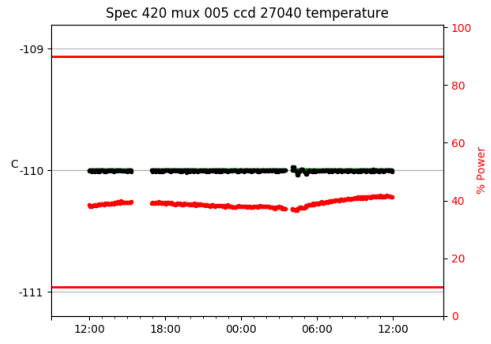

*This report has been automatically generated. Id: status.report.py 13712 2023-09-20 20:12:14Z jrf

1 Trajectories

The trajectory times and probe behaviour are shown. The probe plots show the various probe positions and currents during the trajectory. The Carriage is shown on the top plot while the Arm is shown on the bottom plot. Encoder positions are shown in blue on the left hand vertical axis and the Current is shown in red on the right hand vertical axis. The green line indicates when a guider or wfs is actively guiding. Probe data are plotted from the gonext_time to the cancel_time or stop_time of the trajectory.

2 Spectrographs

2.1 Legend

For the Spectrograph Cryo plots the Black point are the cryo temperature reading and the Red points are the cryo pressure in Torr on a log scale with the scale on the right hand vertical axis.

For all Spectrograph Temperature plots, the Black points are the ccd temperature reading, the Green points are the ccd set point, and the Red points are the percentage heater power with the scale on the right hand vertical axis. The two straight Red lines are the 5% and 95% power levels for the heater.

2.2 lrs2

lrs2 uptime: 930:42:55 (hh:mm:ss)

2.3 virus

virus uptime: 187:26:10 (hh:mm:ss)

3 Weather

4 Tracker Engineering

5 Virus Enclosures

Virus Enclosure 1