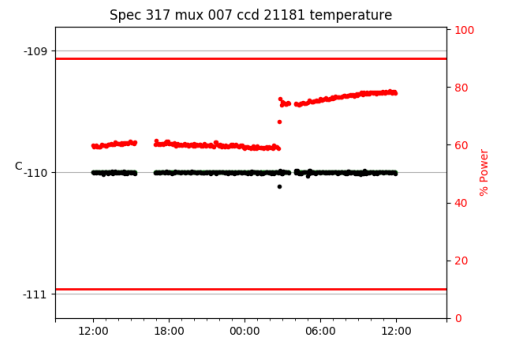

*This report has been automatically generated. Id: status.report.py 13712 2023-09-20 20:12:14Z jrf

1 Trajectories

The trajectory times and probe behaviour are shown. The probe plots show the various probe positions and currents during the trajectory. The Carriage is shown on the top plot while the Arm is shown on the bottom plot. Encoder positions are shown in blue on the left hand vertical axis and the Current is shown in red on the right hand vertical axis. The green line indicates when a guider or wfs is actively guiding. Probe data are plotted from the gonext_time to the cancel_time or stop_time of the trajectory.

2 Spectrographs

2.1 Legend

For the Spectrograph Cryo plots the Black point are the cryo temperature reading and the Red points are the cryo pressure in Torr on a log scale with the scale on the right hand vertical axis.

For all Spectrograph Temperature plots, the Black points are the ccd temperature reading, the Green points are the ccd set point, and the Red points are the percentage heater power with the scale on the right hand vertical axis. The two straight Red lines are the 5% and 95% power levels for the heater.

2.2 lrs2

lrs2 uptime: 930:42:55 (hh:mm:ss)

2.3 virus

virus uptime: 187:26:10 (hh:mm:ss)

3 Weather

4 Tracker Engineering

5 Virus Enclosures

Virus Enclosure 1