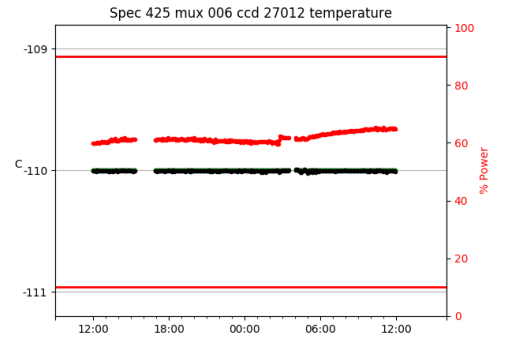

2 Spectrographs

2.1 Legend

For the Spectrograph Cryo plots the Black point are the cryo temperature reading and the Red points are the cryo pressure in Torr on a log scale with the scale on the right hand vertical axis.

For all Spectrograph Temperature plots, the Black points are the ccd temperature reading, the Green points are the ccd set point, and the Red points are the percentage heater power with the scale on the right hand vertical axis. The two straight Red lines are the 5% and 95% power levels for the heater.

2.2 lrs2

lrs2 uptime: 930:42:55 (hh:mm:ss)

2.3 virus

virus uptime: 187:26:10 (hh:mm:ss)

3 Weather

4 Tracker Engineering

5 Virus Enclosures

Virus Enclosure 1

Virus Enclosure 2

6 Server Up Time

Current server run times:

tracker uptime: 14:58:05 (hh:mm:ss)
tcs uptime: 15:01:13 (hh:mm:ss)
pas uptime: 15:01:27 (hh:mm:ss)
pfip uptime: 15:05:27 (hh:mm:ss)
legacy uptime: 15:07:16 (hh:mm:ss)
lrs2 uptime: 931:15:18 (hh:mm:ss)
virus uptime: 188:00:22 (hh:mm:ss)