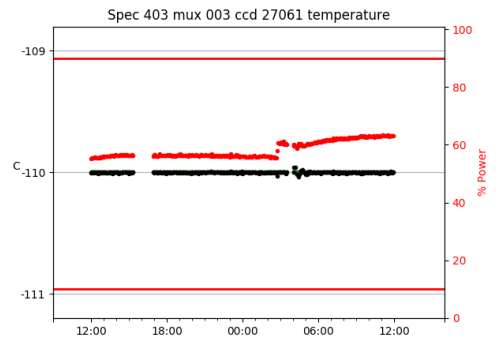

2 Spectrographs

2.1 Legend

For the Spectrograph Cryo plots the Black point are the cryo temperature reading and the Red points are the cryo pressure in Torr on a log scale with the scale on the right hand vertical axis.

For all Spectrograph Temperature plots, the Black points are the ccd temperature reading, the Green points are the ccd set point, and the Red points are the percentage heater power with the scale on the right hand vertical axis. The two straight Red lines are the 5% and 95% power levels for the heater.

2.2 lrs2

lrs2 uptime: 930:42:55 (hh:mm:ss)

2.3 virus

virus uptime: 187:26:10 (hh:mm:ss)

3 Weather

4 Tracker Engineering

5 Virus Enclosures

Virus Enclosure 1

Virus Enclosure 2

6 Server Up Time

Current server run times:

tracker uptime: 14:58:05 (hh:mm:ss)
tcs uptime: 15:01:13 (hh:mm:ss)
pas uptime: 15:01:27 (hh:mm:ss)
pfip uptime: 15:05:27 (hh:mm:ss)
legacy uptime: 15:07:16 (hh:mm:ss)
lrs2 uptime: 931:15:18 (hh:mm:ss)
virus uptime: 188:00:22 (hh:mm:ss)