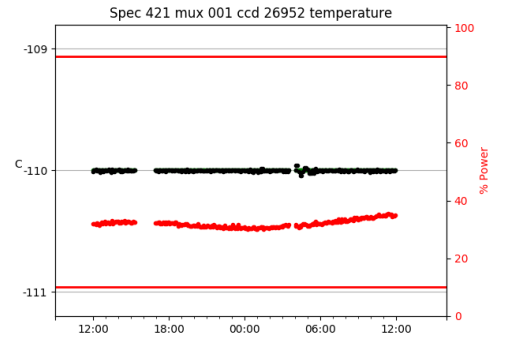

*This report has been automatically generated. Id: status.report.py 13712 2023-09-20 20:12:14Z jrf

1 Trajectories

The trajectory times and probe behaviour are shown. The probe plots show the various probe positions and currents during the trajectory. The Carriage is shown on the top plot while the Arm is shown on the bottom plot. Encoder positions are shown in blue on the left hand vertical axis and the Current is shown in red on the right hand vertical axis. The green line indicates when a guider or wfs is actively guiding. Probe data are plotted from the gonext_time to the cancel_time or stop_time of the trajectory.

2 Spectrographs

2.1 Legend

For the Spectrograph Cryo plots the Black point are the cryo temperature reading and the Red points are the cryo pressure in Torr on a log scale with the scale on the right hand vertical axis.

For all Spectrograph Temperature plots, the Black points are the ccd temperature reading, the Green points are the ccd set point, and the Red points are the percentage heater power with the scale on the right hand vertical axis. The two straight Red lines are the 5% and 95% power levels for the heater.

2.2 lrs2

lrs2 uptime: 930:42:55 (hh:mm:ss)

2.3 virus

virus uptime: 187:26:10 (hh:mm:ss)

3 Weather

4 Tracker Engineering

5 Virus Enclosures

Virus Enclosure 1