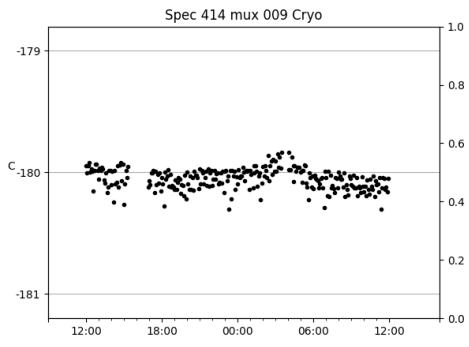

*This report has been automatically generated. Id: status.report.py 13712 2023-09-20 20:12:14Z jrf

1 Trajectories

The trajectory times and probe behaviour are shown. The probe plots show the various probe positions and currents during the trajectory. The Carriage is shown on the top plot while the Arm is shown on the bottom plot. Encoder positions are shown in blue on the left hand vertical axis and the Current is shown in red on the right hand vertical axis. The green line indicates when a guider or wfs is actively guiding. Probe data are plotted from the gonext_time to the cancel_time or stop_time of the trajectory.

2 Spectrographs

2.1 Legend

For the Spectrograph Cryo plots the Black point are the cryo temperature reading and the Red points are the cryo pressure in Torr on a log scale with the scale on the right hand vertical axis.

For all Spectrograph Temperature plots, the Black points are the ccd temperature reading, the Green points are the ccd set point, and the Red points are the percentage heater power with the scale on the right hand vertical axis. The two straight Red lines are the 5% and 95% power levels for the heater.

2.2 lrs2

lrs2 uptime: 930:42:55 (hh:mm:ss)

2.3 virus

virus uptime: 187:26:10 (hh:mm:ss)

3 Weather

4 Tracker Engineering

5 Virus Enclosures

Virus Enclosure 1