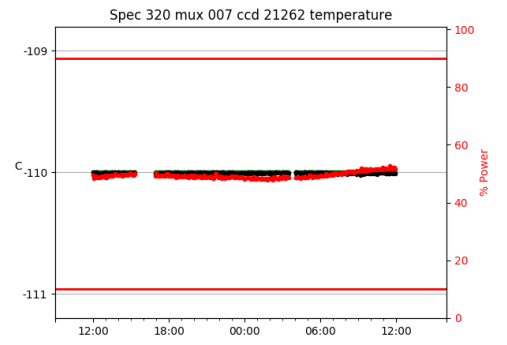

2 Spectrographs

2.1 Legend

For the Spectrograph Cryo plots the Black point are the cryo temperature reading and the Red points are the cryo pressure in Torr on a log scale with the scale on the right hand vertical axis.

For all Spectrograph Temperature plots, the Black points are the ccd temperature reading, the Green points are the ccd set point, and the Red points are the percentage heater power with the scale on the right hand vertical axis. The two straight Red lines are the 5% and 95% power levels for the heater.

2.2 lrs2

lrs2 uptime: 930:42:55 (hh:mm:ss)

2.3 virus

virus uptime: 187:26:10 (hh:mm:ss)

3 Weather

4 Tracker Engineering

5 Virus Enclosures

Virus Enclosure 1

Virus Enclosure 2

6 Server Up Time

Current server run times:

tracker uptime: 14:58:05 (hh:mm:ss)
tcs uptime: 15:01:13 (hh:mm:ss)
pas uptime: 15:01:27 (hh:mm:ss)
pfip uptime: 15:05:27 (hh:mm:ss)
legacy uptime: 15:07:16 (hh:mm:ss)
lrs2 uptime: 931:15:18 (hh:mm:ss)
virus uptime: 188:00:22 (hh:mm:ss)