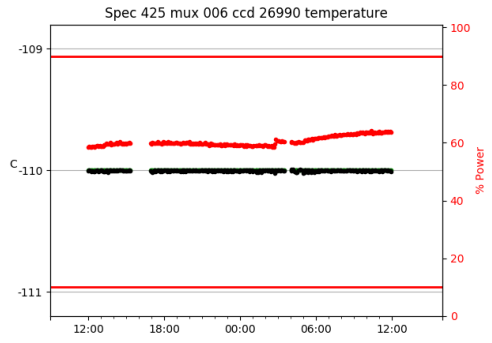

*This report has been automatically generated. Id: status.report.py 13712 2023-09-20 20:12:14Z jrf

1 Trajectories

The trajectory times and probe behaviour are shown. The probe plots show the various probe positions and currents during the trajectory. The Carriage is shown on the top plot while the Arm is shown on the bottom plot. Encoder positions are shown in blue on the left hand vertical axis and the Current is shown in red on the right hand vertical axis. The green line indicates when a guider or wfs is actively guiding. Probe data are plotted from the gonext_time to the cancel_time or stop_time of the trajectory.

2 Spectrographs

2.1 Legend

For the Spectrograph Cryo plots the Black point are the cryo temperature reading and the Red points are the cryo pressure in Torr on a log scale with the scale on the right hand vertical axis.

For all Spectrograph Temperature plots, the Black points are the ccd temperature reading, the Green points are the ccd set point, and the Red points are the percentage heater power with the scale on the right hand vertical axis. The two straight Red lines are the 5% and 95% power levels for the heater.

2.2 lrs2

lrs2 uptime: 930:42:55 (hh:mm:ss)

2.3 virus

virus uptime: 187:26:10 (hh:mm:ss)

3 Weather

4 Tracker Engineering

5 Virus Enclosures

Virus Enclosure 1