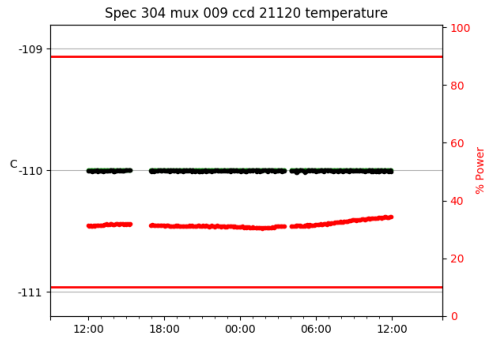

*This report has been automatically generated. Id: status.report.py 13712 2023-09-20 20:12:14Z jrf

1 Trajectories

The trajectory times and probe behaviour are shown. The probe plots show the various probe positions and currents during the trajectory. The Carriage is shown on the top plot while the Arm is shown on the bottom plot. Encoder positions are shown in blue on the left hand vertical axis and the Current is shown in red on the right hand vertical axis. The green line indicates when a guider or wfs is actively guiding. Probe data are plotted from the gonext_time to the cancel_time or stop_time of the trajectory.

2 Spectrographs

2.1 Legend

For the Spectrograph Cryo plots the Black point are the cryo temperature reading and the Red points are the cryo pressure in Torr on a log scale with the scale on the right hand vertical axis.

For all Spectrograph Temperature plots, the Black points are the ccd temperature reading, the Green points are the ccd set point, and the Red points are the percentage heater power with the scale on the right hand vertical axis. The two straight Red lines are the 5% and 95% power levels for the heater.

2.2 lrs2

lrs2 uptime: 930:42:55 (hh:mm:ss)

2.3 virus

virus uptime: 187:26:10 (hh:mm:ss)

3 Weather

4 Tracker Engineering

5 Virus Enclosures

Virus Enclosure 1