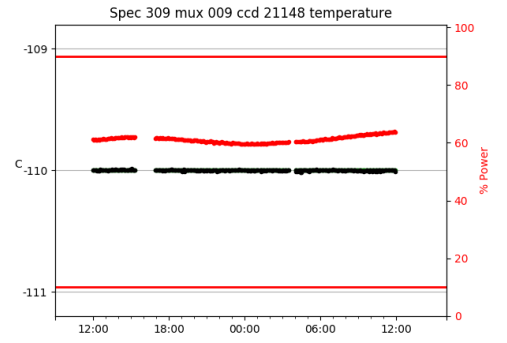

2 Spectrographs

2.1 Legend

For the Spectrograph Cryo plots the Black point are the cryo temperature reading and the Red points are the cryo pressure in Torr on a log scale with the scale on the right hand vertical axis.

For all Spectrograph Temperature plots, the Black points are the ccd temperature reading, the Green points are the ccd set point, and the Red points are the percentage heater power with the scale on the right hand vertical axis. The two straight Red lines are the 5% and 95% power levels for the heater.

2.2 lrs2

lrs2 uptime: 930:42:55 (hh:mm:ss)

2.3 virus

virus uptime: 187:26:10 (hh:mm:ss)

3 Weather

4 Tracker Engineering

5 Virus Enclosures

Virus Enclosure 1