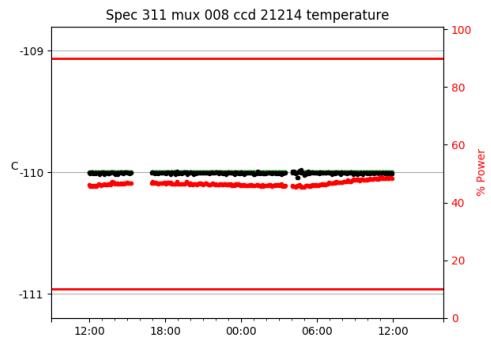

2 Spectrographs

2.1 Legend

For the Spectrograph Cryo plots the Black point are the cryo temperature reading and the Red points are the cryo pressure in Torr on a log scale with the scale on the right hand vertical axis.

For all Spectrograph Temperature plots, the Black points are the ccd temperature reading, the Green points are the ccd set point, and the Red points are the percentage heater power with the scale on the right hand vertical axis. The two straight Red lines are the 5% and 95% power levels for the heater.

2.2 lrs2

lrs2 uptime: 930:42:55 (hh:mm:ss)

2.3 virus

virus uptime: 187:26:10 (hh:mm:ss)

3 Weather

4 Tracker Engineering

5 Virus Enclosures

Virus Enclosure 1

Virus Enclosure 2

6 Server Up Time

Current server run times:

tracker uptime: 14:58:05 (hh:mm:ss)
tcs uptime: 15:01:13 (hh:mm:ss)
pas uptime: 15:01:27 (hh:mm:ss)
pfip uptime: 15:05:27 (hh:mm:ss)
legacy uptime: 15:07:16 (hh:mm:ss)
lrs2 uptime: 931:15:18 (hh:mm:ss)
virus uptime: 188:00:22 (hh:mm:ss)