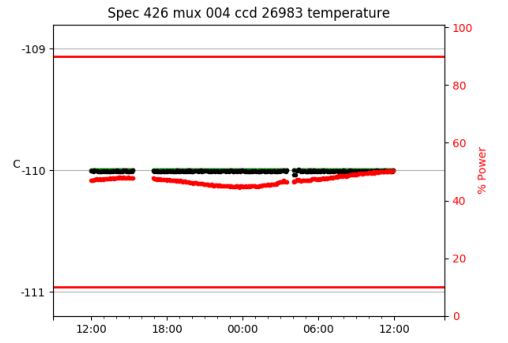

2 Spectrographs

2.1 Legend

For the Spectrograph Cryo plots the Black point are the cryo temperature reading and the Red points are the cryo pressure in Torr on a log scale with the scale on the right hand vertical axis.

For all Spectrograph Temperature plots, the Black points are the ccd temperature reading, the Green points are the ccd set point, and the Red points are the percentage heater power with the scale on the right hand vertical axis. The two straight Red lines are the 5% and 95% power levels for the heater.

2.2 lrs2

lrs2 uptime: 930:42:55 (hh:mm:ss)

2.3 virus

virus uptime: 187:26:10 (hh:mm:ss)

3 Weather

4 Tracker Engineering

5 Virus Enclosures

Virus Enclosure 1

Virus Enclosure 2

6 Server Up Time

Current server run times:

tracker uptime: 14:58:05 (hh:mm:ss)
tcs uptime: 15:01:13 (hh:mm:ss)
pas uptime: 15:01:27 (hh:mm:ss)
pfip uptime: 15:05:27 (hh:mm:ss)
legacy uptime: 15:07:16 (hh:mm:ss)
lrs2 uptime: 931:15:18 (hh:mm:ss)
virus uptime: 188:00:22 (hh:mm:ss)