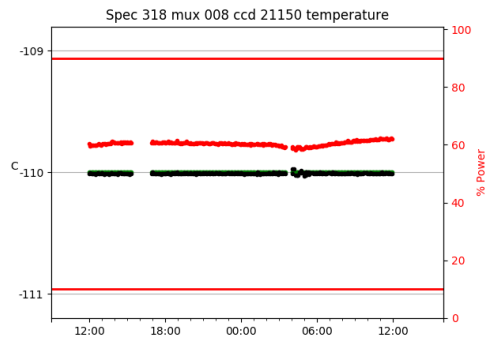

*This report has been automatically generated. Id: status.report.py 13712 2023-09-20 20:12:14Z jrf

1 Trajectories

The trajectory times and probe behaviour are shown. The probe plots show the various probe positions and currents during the trajectory. The Carriage is shown on the top plot while the Arm is shown on the bottom plot. Encoder positions are shown in blue on the left hand vertical axis and the Current is shown in red on the right hand vertical axis. The green line indicates when a guider or wfs is actively guiding. Probe data are plotted from the gonext_time to the cancel_time or stop_time of the trajectory.

2 Spectrographs

2.1 Legend

For the Spectrograph Cryo plots the Black point are the cryo temperature reading and the Red points are the cryo pressure in Torr on a log scale with the scale on the right hand vertical axis.

For all Spectrograph Temperature plots, the Black points are the ccd temperature reading, the Green points are the ccd set point, and the Red points are the percentage heater power with the scale on the right hand vertical axis. The two straight Red lines are the 5% and 95% power levels for the heater.

2.2 lrs2

lrs2 uptime: 930:42:55 (hh:mm:ss)

2.3 virus

virus uptime: 187:26:10 (hh:mm:ss)

3 Weather

4 Tracker Engineering

5 Virus Enclosures

Virus Enclosure 1