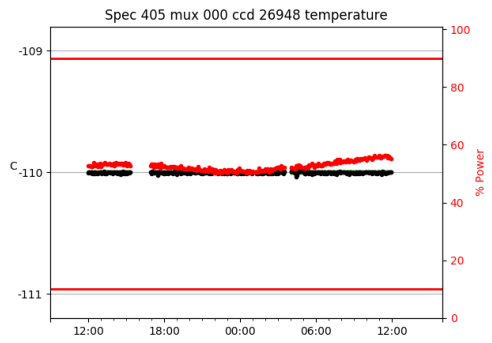

2 Spectrographs

2.1 Legend

For the Spectrograph Cryo plots the Black point are the cryo temperature reading and the Red points are the cryo pressure in Torr on a log scale with the scale on the right hand vertical axis.

For all Spectrograph Temperature plots, the Black points are the ccd temperature reading, the Green points are the ccd set point, and the Red points are the percentage heater power with the scale on the right hand vertical axis. The two straight Red lines are the 5% and 95% power levels for the heater.

2.2 lrs2

lrs2 uptime: 930:42:55 (hh:mm:ss)

2.3 virus

virus uptime: 187:26:10 (hh:mm:ss)

3 Weather

4 Tracker Engineering

5 Virus Enclosures

Virus Enclosure 1