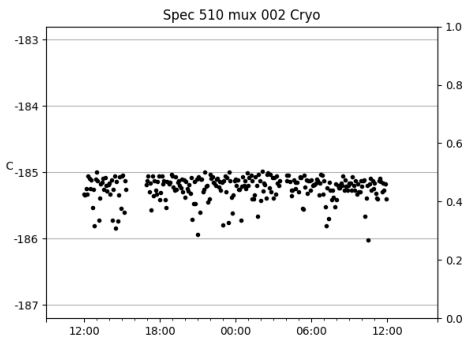

*This report has been automatically generated. Id: status.report.py 13712 2023-09-20 20:12:14Z jrf

1 Trajectories

The trajectory times and probe behaviour are shown. The probe plots show the various probe positions and currents during the trajectory. The Carriage is shown on the top plot while the Arm is shown on the bottom plot. Encoder positions are shown in blue on the left hand vertical axis and the Current is shown in red on the right hand vertical axis. The green line indicates when a guider or wfs is actively guiding. Probe data are plotted from the gonext_time to the cancel_time or stop_time of the trajectory.

2 Spectrographs

2.1 Legend

For the Spectrograph Cryo plots the Black point are the cryo temperature reading and the Red points are the cryo pressure in Torr on a log scale with the scale on the right hand vertical axis.

For all Spectrograph Temperature plots, the Black points are the ccd temperature reading, the Green points are the ccd set point, and the Red points are the percentage heater power with the scale on the right hand vertical axis. The two straight Red lines are the 5% and 95% power levels for the heater.

2.2 lrs2

lrs2 uptime: 930:42:55 (hh:mm:ss)

2.3 virus

virus uptime: 187:26:10 (hh:mm:ss)

3 Weather

4 Tracker Engineering

5 Virus Enclosures

Virus Enclosure 1