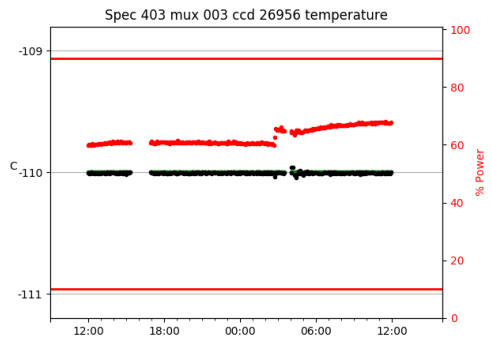

*This report has been automatically generated. Id: status.report.py 13712 2023-09-20 20:12:14Z jrf

1 Trajectories

The trajectory times and probe behaviour are shown. The probe plots show the various probe positions and currents during the trajectory. The Carriage is shown on the top plot while the Arm is shown on the bottom plot. Encoder positions are shown in blue on the left hand vertical axis and the Current is shown in red on the right hand vertical axis. The green line indicates when a guider or wfs is actively guiding. Probe data are plotted from the gonext_time to the cancel_time or stop_time of the trajectory.

2 Spectrographs

2.1 Legend

For the Spectrograph Cryo plots the Black point are the cryo temperature reading and the Red points are the cryo pressure in Torr on a log scale with the scale on the right hand vertical axis.

For all Spectrograph Temperature plots, the Black points are the ccd temperature reading, the Green points are the ccd set point, and the Red points are the percentage heater power with the scale on the right hand vertical axis. The two straight Red lines are the 5% and 95% power levels for the heater.

2.2 lrs2

lrs2 uptime: 930:42:55 (hh:mm:ss)

2.3 virus

virus uptime: 187:26:10 (hh:mm:ss)

3 Weather

4 Tracker Engineering

5 Virus Enclosures

Virus Enclosure 1