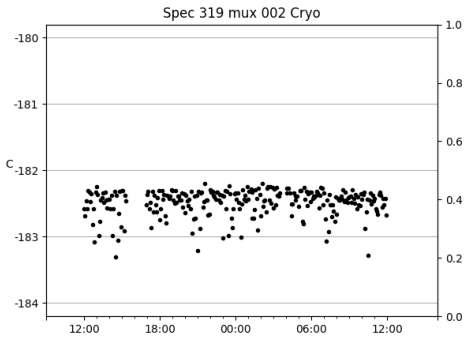

*This report has been automatically generated. Id: status.report.py 13712 2023-09-20 20:12:14Z jrf

1 Trajectories

The trajectory times and probe behaviour are shown. The probe plots show the various probe positions and currents during the trajectory. The Carriage is shown on the top plot while the Arm is shown on the bottom plot. Encoder positions are shown in blue on the left hand vertical axis and the Current is shown in red on the right hand vertical axis. The green line indicates when a guider or wfs is actively guiding. Probe data are plotted from the gonext_time to the cancel_time or stop_time of the trajectory.

2 Spectrographs

2.1 Legend

For the Spectrograph Cryo plots the Black point are the cryo temperature reading and the Red points are the cryo pressure in Torr on a log scale with the scale on the right hand vertical axis.

For all Spectrograph Temperature plots, the Black points are the ccd temperature reading, the Green points are the ccd set point, and the Red points are the percentage heater power with the scale on the right hand vertical axis. The two straight Red lines are the 5% and 95% power levels for the heater.

2.2 lrs2

lrs2 uptime: 930:42:55 (hh:mm:ss)

2.3 virus

virus uptime: 187:26:10 (hh:mm:ss)

3 Weather

4 Tracker Engineering

5 Virus Enclosures

Virus Enclosure 1