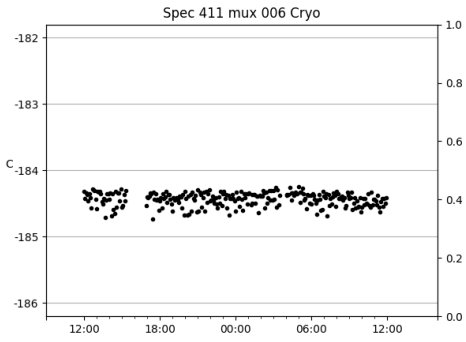

*This report has been automatically generated. Id: status.report.py 13712 2023-09-20 20:12:14Z jrf

1 Trajectories

The trajectory times and probe behaviour are shown. The probe plots show the various probe positions and currents during the trajectory. The Carriage is shown on the top plot while the Arm is shown on the bottom plot. Encoder positions are shown in blue on the left hand vertical axis and the Current is shown in red on the right hand vertical axis. The green line indicates when a guider or wfs is actively guiding. Probe data are plotted from the gonext_time to the cancel_time or stop_time of the trajectory.

2 Spectrographs

2.1 Legend

For the Spectrograph Cryo plots the Black point are the cryo temperature reading and the Red points are the cryo pressure in Torr on a log scale with the scale on the right hand vertical axis.

For all Spectrograph Temperature plots, the Black points are the ccd temperature reading, the Green points are the ccd set point, and the Red points are the percentage heater power with the scale on the right hand vertical axis. The two straight Red lines are the 5% and 95% power levels for the heater.

2.2 lrs2

lrs2 uptime: 930:42:55 (hh:mm:ss)

2.3 virus

virus uptime: 187:26:10 (hh:mm:ss)

3 Weather

4 Tracker Engineering

5 Virus Enclosures

Virus Enclosure 1