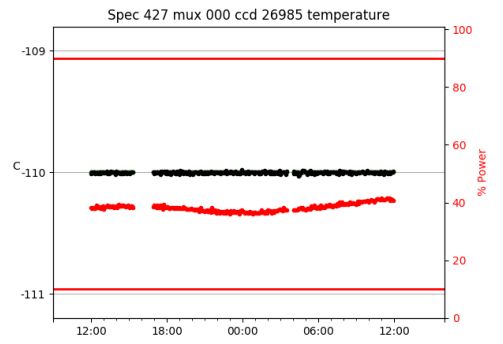

2 Spectrographs

2.1 Legend

For the Spectrograph Cryo plots the Black point are the cryo temperature reading and the Red points are the cryo pressure in Torr on a log scale with the scale on the right hand vertical axis.

For all Spectrograph Temperature plots, the Black points are the ccd temperature reading, the Green points are the ccd set point, and the Red points are the percentage heater power with the scale on the right hand vertical axis. The two straight Red lines are the 5% and 95% power levels for the heater.

2.2 lrs2

lrs2 uptime: 930:42:55 (hh:mm:ss)

2.3 virus

virus uptime: 187:26:10 (hh:mm:ss)

3 Weather

4 Tracker Engineering

5 Virus Enclosures

Virus Enclosure 1