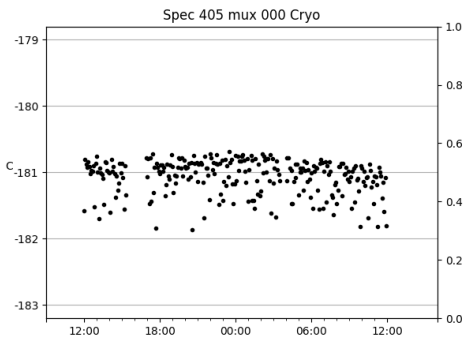

*This report has been automatically generated. Id: status.report.py 13712 2023-09-20 20:12:14Z jrf

1 Trajectories

The trajectory times and probe behaviour are shown. The probe plots show the various probe positions and currents during the trajectory. The Carriage is shown on the top plot while the Arm is shown on the bottom plot. Encoder positions are shown in blue on the left hand vertical axis and the Current is shown in red on the right hand vertical axis. The green line indicates when a guider or wfs is actively guiding. Probe data are plotted from the gonext_time to the cancel_time or stop_time of the trajectory.

2 Spectrographs

2.1 Legend

For the Spectrograph Cryo plots the Black point are the cryo temperature reading and the Red points are the cryo pressure in Torr on a log scale with the scale on the right hand vertical axis.

For all Spectrograph Temperature plots, the Black points are the ccd temperature reading, the Green points are the ccd set point, and the Red points are the percentage heater power with the scale on the right hand vertical axis. The two straight Red lines are the 5% and 95% power levels for the heater.

2.2 lrs2

lrs2 uptime: 930:42:55 (hh:mm:ss)

2.3 virus

virus uptime: 187:26:10 (hh:mm:ss)

3 Weather

4 Tracker Engineering

5 Virus Enclosures

Virus Enclosure 1