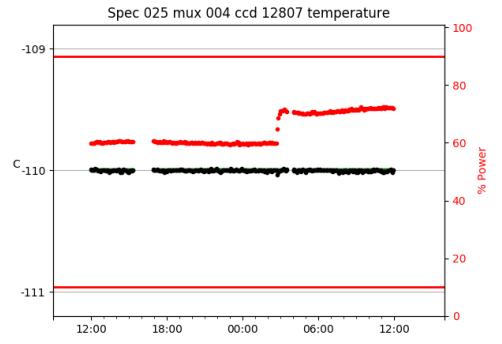

*This report has been automatically generated. Id: status.report.py 13712 2023-09-20 20:12:14Z jrf

1 Trajectories

The trajectory times and probe behaviour are shown. The probe plots show the various probe positions and currents during the trajectory. The Carriage is shown on the top plot while the Arm is shown on the bottom plot. Encoder positions are shown in blue on the left hand vertical axis and the Current is shown in red on the right hand vertical axis. The green line indicates when a guider or wfs is actively guiding. Probe data are plotted from the gonext_time to the cancel_time or stop_time of the trajectory.

2 Spectrographs

2.1 Legend

For the Spectrograph Cryo plots the Black point are the cryo temperature reading and the Red points are the cryo pressure in Torr on a log scale with the scale on the right hand vertical axis.

For all Spectrograph Temperature plots, the Black points are the ccd temperature reading, the Green points are the ccd set point, and the Red points are the percentage heater power with the scale on the right hand vertical axis. The two straight Red lines are the 5% and 95% power levels for the heater.

2.2 lrs2

lrs2 uptime: 930:42:55 (hh:mm:ss)

2.3 virus

virus uptime: 187:26:10 (hh:mm:ss)

3 Weather

4 Tracker Engineering

5 Virus Enclosures

Virus Enclosure 1