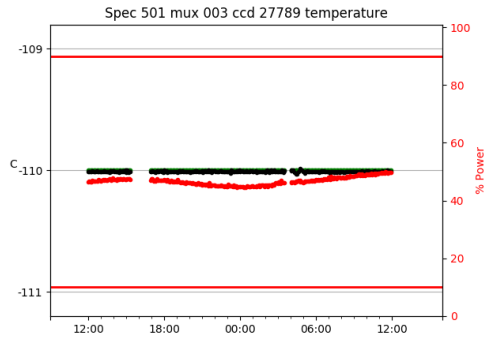

*This report has been automatically generated. Id: status.report.py 13712 2023-09-20 20:12:14Z jrf

1 Trajectories

The trajectory times and probe behaviour are shown. The probe plots show the various probe positions and currents during the trajectory. The Carriage is shown on the top plot while the Arm is shown on the bottom plot. Encoder positions are shown in blue on the left hand vertical axis and the Current is shown in red on the right hand vertical axis. The green line indicates when a guider or wfs is actively guiding. Probe data are plotted from the gonext_time to the cancel_time or stop_time of the trajectory.

2 Spectrographs

2.1 Legend

For the Spectrograph Cryo plots the Black point are the cryo temperature reading and the Red points are the cryo pressure in Torr on a log scale with the scale on the right hand vertical axis.

For all Spectrograph Temperature plots, the Black points are the ccd temperature reading, the Green points are the ccd set point, and the Red points are the percentage heater power with the scale on the right hand vertical axis. The two straight Red lines are the 5% and 95% power levels for the heater.

2.2 lrs2

lrs2 uptime: 930:42:55 (hh:mm:ss)

2.3 virus

virus uptime: 187:26:10 (hh:mm:ss)

3 Weather

4 Tracker Engineering

5 Virus Enclosures

Virus Enclosure 1