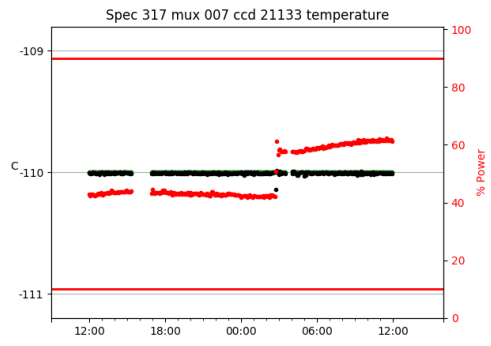

*This report has been automatically generated. Id: status.report.py 13712 2023-09-20 20:12:14Z jrf

1 Trajectories

The trajectory times and probe behaviour are shown. The probe plots show the various probe positions and currents during the trajectory. The Carriage is shown on the top plot while the Arm is shown on the bottom plot. Encoder positions are shown in blue on the left hand vertical axis and the Current is shown in red on the right hand vertical axis. The green line indicates when a guider or wfs is actively guiding. Probe data are plotted from the gonext_time to the cancel_time or stop_time of the trajectory.

2 Spectrographs

2.1 Legend

For the Spectrograph Cryo plots the Black point are the cryo temperature reading and the Red points are the cryo pressure in Torr on a log scale with the scale on the right hand vertical axis.

For all Spectrograph Temperature plots, the Black points are the ccd temperature reading, the Green points are the ccd set point, and the Red points are the percentage heater power with the scale on the right hand vertical axis. The two straight Red lines are the 5% and 95% power levels for the heater.

2.2 lrs2

lrs2 uptime: 930:42:55 (hh:mm:ss)

2.3 virus

virus uptime: 187:26:10 (hh:mm:ss)

3 Weather

4 Tracker Engineering

5 Virus Enclosures

Virus Enclosure 1