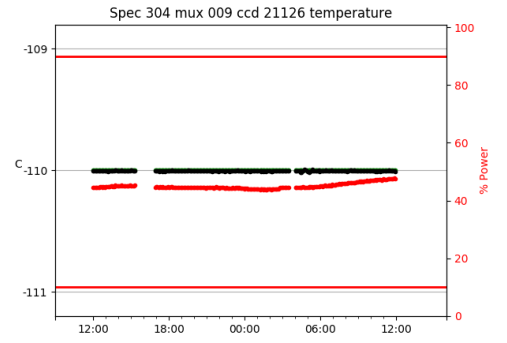

2 Spectrographs

2.1 Legend

For the Spectrograph Cryo plots the Black point are the cryo temperature reading and the Red points are the cryo pressure in Torr on a log scale with the scale on the right hand vertical axis.

For all Spectrograph Temperature plots, the Black points are the ccd temperature reading, the Green points are the ccd set point, and the Red points are the percentage heater power with the scale on the right hand vertical axis. The two straight Red lines are the 5% and 95% power levels for the heater.

2.2 lrs2

lrs2 uptime: 930:42:55 (hh:mm:ss)

2.3 virus

virus uptime: 187:26:10 (hh:mm:ss)

3 Weather

4 Tracker Engineering

5 Virus Enclosures

Virus Enclosure 1

Virus Enclosure 2

6 Server Up Time

Current server run times:

tracker uptime: 14:58:05 (hh:mm:ss)
tcs uptime: 15:01:13 (hh:mm:ss)
pas uptime: 15:01:27 (hh:mm:ss)
pfip uptime: 15:05:27 (hh:mm:ss)
legacy uptime: 15:07:16 (hh:mm:ss)
lrs2 uptime: 931:15:18 (hh:mm:ss)
virus uptime: 188:00:22 (hh:mm:ss)