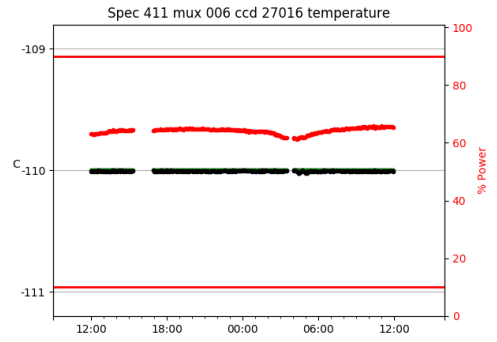

2 Spectrographs

2.1 Legend

For the Spectrograph Cryo plots the Black point are the cryo temperature reading and the Red points are the cryo pressure in Torr on a log scale with the scale on the right hand vertical axis.

For all Spectrograph Temperature plots, the Black points are the ccd temperature reading, the Green points are the ccd set point, and the Red points are the percentage heater power with the scale on the right hand vertical axis. The two straight Red lines are the 5% and 95% power levels for the heater.

2.2 lrs2

lrs2 uptime: 930:42:55 (hh:mm:ss)

2.3 virus

virus uptime: 187:26:10 (hh:mm:ss)

3 Weather

4 Tracker Engineering

5 Virus Enclosures

Virus Enclosure 1

Virus Enclosure 2

6 Server Up Time

Current server run times:

tracker uptime: 14:58:05 (hh:mm:ss)
tcs uptime: 15:01:13 (hh:mm:ss)
pas uptime: 15:01:27 (hh:mm:ss)
pfip uptime: 15:05:27 (hh:mm:ss)
legacy uptime: 15:07:16 (hh:mm:ss)
lrs2 uptime: 931:15:18 (hh:mm:ss)
virus uptime: 188:00:22 (hh:mm:ss)