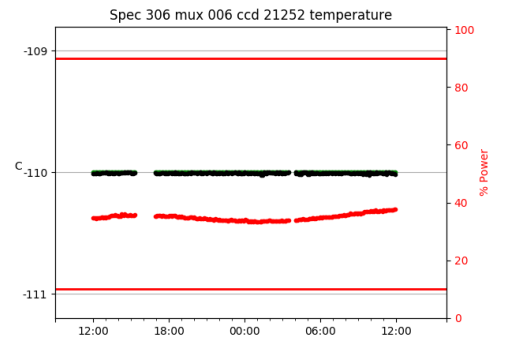

*This report has been automatically generated. Id: status.report.py 13712 2023-09-20 20:12:14Z jrf

1 Trajectories

The trajectory times and probe behaviour are shown. The probe plots show the various probe positions and currents during the trajectory. The Carriage is shown on the top plot while the Arm is shown on the bottom plot. Encoder positions are shown in blue on the left hand vertical axis and the Current is shown in red on the right hand vertical axis. The green line indicates when a guider or wfs is actively guiding. Probe data are plotted from the gonext_time to the cancel_time or stop_time of the trajectory.

2 Spectrographs

2.1 Legend

For the Spectrograph Cryo plots the Black point are the cryo temperature reading and the Red points are the cryo pressure in Torr on a log scale with the scale on the right hand vertical axis.

For all Spectrograph Temperature plots, the Black points are the ccd temperature reading, the Green points are the ccd set point, and the Red points are the percentage heater power with the scale on the right hand vertical axis. The two straight Red lines are the 5% and 95% power levels for the heater.

2.2 lrs2

lrs2 uptime: 930:42:55 (hh:mm:ss)

2.3 virus

virus uptime: 187:26:10 (hh:mm:ss)

3 Weather

4 Tracker Engineering

5 Virus Enclosures

Virus Enclosure 1