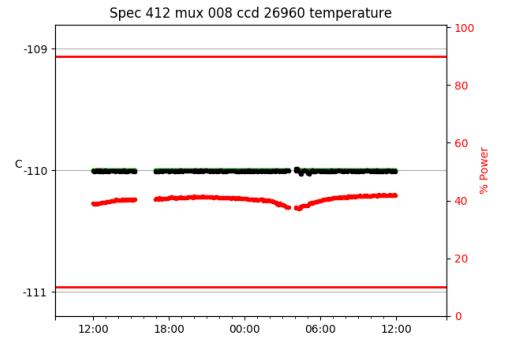

2 Spectrographs

2.1 Legend

For the Spectrograph Cryo plots the Black point are the cryo temperature reading and the Red points are the cryo pressure in Torr on a log scale with the scale on the right hand vertical axis.

For all Spectrograph Temperature plots, the Black points are the ccd temperature reading, the Green points are the ccd set point, and the Red points are the percentage heater power with the scale on the right hand vertical axis. The two straight Red lines are the 5% and 95% power levels for the heater.

2.2 lrs2

lrs2 uptime: 930:42:55 (hh:mm:ss)

2.3 virus

virus uptime: 187:26:10 (hh:mm:ss)

3 Weather

4 Tracker Engineering

5 Virus Enclosures

Virus Enclosure 1

Virus Enclosure 2

6 Server Up Time

Current server run times:

tracker uptime: 14:58:05 (hh:mm:ss)
tcs uptime: 15:01:13 (hh:mm:ss)
pas uptime: 15:01:27 (hh:mm:ss)
pfip uptime: 15:05:27 (hh:mm:ss)
legacy uptime: 15:07:16 (hh:mm:ss)
lrs2 uptime: 931:15:18 (hh:mm:ss)
virus uptime: 188:00:22 (hh:mm:ss)