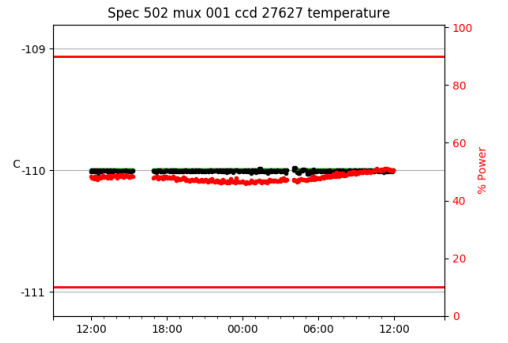

2 Spectrographs

2.1 Legend

For the Spectrograph Cryo plots the Black point are the cryo temperature reading and the Red points are the cryo pressure in Torr on a log scale with the scale on the right hand vertical axis.

For all Spectrograph Temperature plots, the Black points are the ccd temperature reading, the Green points are the ccd set point, and the Red points are the percentage heater power with the scale on the right hand vertical axis. The two straight Red lines are the 5% and 95% power levels for the heater.

2.2 lrs2

lrs2 uptime: 930:42:55 (hh:mm:ss)

2.3 virus

virus uptime: 187:26:10 (hh:mm:ss)

3 Weather

4 Tracker Engineering

5 Virus Enclosures

Virus Enclosure 1

Virus Enclosure 2

6 Server Up Time

Current server run times:

tracker uptime: 14:58:05 (hh:mm:ss)
tcs uptime: 15:01:13 (hh:mm:ss)
pas uptime: 15:01:27 (hh:mm:ss)
pfip uptime: 15:05:27 (hh:mm:ss)
legacy uptime: 15:07:16 (hh:mm:ss)
lrs2 uptime: 931:15:18 (hh:mm:ss)
virus uptime: 188:00:22 (hh:mm:ss)