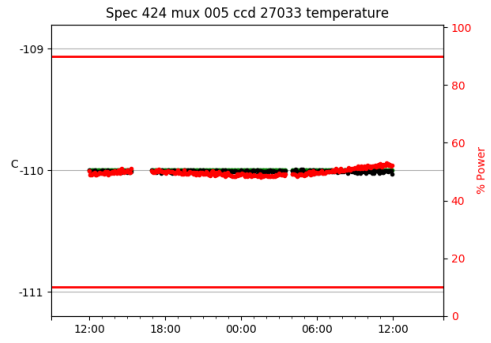

2 Spectrographs

2.1 Legend

For the Spectrograph Cryo plots the Black point are the cryo temperature reading and the Red points are the cryo pressure in Torr on a log scale with the scale on the right hand vertical axis.

For all Spectrograph Temperature plots, the Black points are the ccd temperature reading, the Green points are the ccd set point, and the Red points are the percentage heater power with the scale on the right hand vertical axis. The two straight Red lines are the 5% and 95% power levels for the heater.

2.2 lrs2

lrs2 uptime: 930:42:55 (hh:mm:ss)

2.3 virus

virus uptime: 187:26:10 (hh:mm:ss)

3 Weather

4 Tracker Engineering

5 Virus Enclosures

Virus Enclosure 1