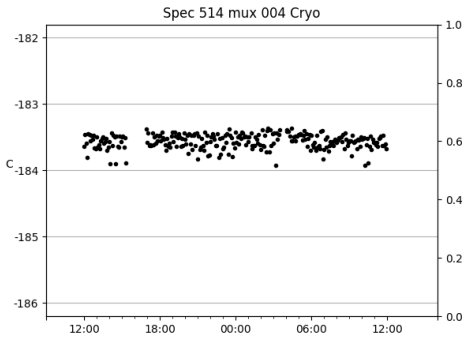

*This report has been automatically generated. Id: status.report.py 13712 2023-09-20 20:12:14Z jrf

1 Trajectories

The trajectory times and probe behaviour are shown. The probe plots show the various probe positions and currents during the trajectory. The Carriage is shown on the top plot while the Arm is shown on the bottom plot. Encoder positions are shown in blue on the left hand vertical axis and the Current is shown in red on the right hand vertical axis. The green line indicates when a guider or wfs is actively guiding. Probe data are plotted from the gonext_time to the cancel_time or stop_time of the trajectory.

2 Spectrographs

2.1 Legend

For the Spectrograph Cryo plots the Black point are the cryo temperature reading and the Red points are the cryo pressure in Torr on a log scale with the scale on the right hand vertical axis.

For all Spectrograph Temperature plots, the Black points are the ccd temperature reading, the Green points are the ccd set point, and the Red points are the percentage heater power with the scale on the right hand vertical axis. The two straight Red lines are the 5% and 95% power levels for the heater.

2.2 lrs2

lrs2 uptime: 930:42:55 (hh:mm:ss)

2.3 virus

virus uptime: 187:26:10 (hh:mm:ss)

3 Weather

4 Tracker Engineering

5 Virus Enclosures

Virus Enclosure 1