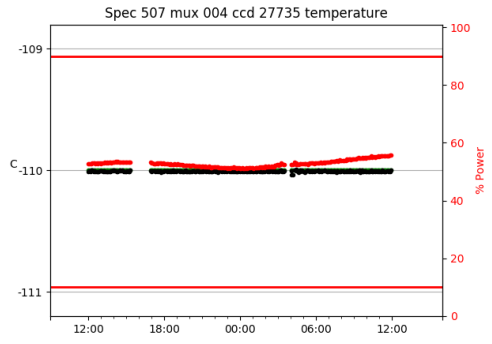

*This report has been automatically generated. Id: status.report.py 13712 2023-09-20 20:12:14Z jrf

1 Trajectories

The trajectory times and probe behaviour are shown. The probe plots show the various probe positions and currents during the trajectory. The Carriage is shown on the top plot while the Arm is shown on the bottom plot. Encoder positions are shown in blue on the left hand vertical axis and the Current is shown in red on the right hand vertical axis. The green line indicates when a guider or wfs is actively guiding. Probe data are plotted from the gonext_time to the cancel_time or stop_time of the trajectory.

2 Spectrographs

2.1 Legend

For the Spectrograph Cryo plots the Black point are the cryo temperature reading and the Red points are the cryo pressure in Torr on a log scale with the scale on the right hand vertical axis.

For all Spectrograph Temperature plots, the Black points are the ccd temperature reading, the Green points are the ccd set point, and the Red points are the percentage heater power with the scale on the right hand vertical axis. The two straight Red lines are the 5% and 95% power levels for the heater.

2.2 lrs2

lrs2 uptime: 930:42:55 (hh:mm:ss)

2.3 virus

virus uptime: 187:26:10 (hh:mm:ss)

3 Weather

4 Tracker Engineering

5 Virus Enclosures

Virus Enclosure 1