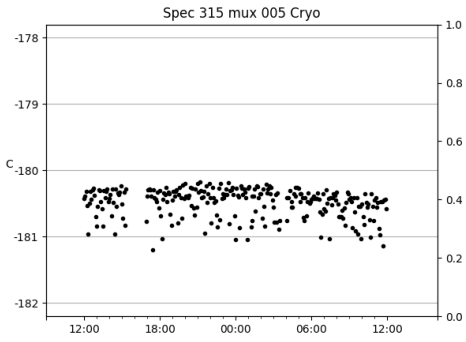

*This report has been automatically generated. Id: status.report.py 13712 2023-09-20 20:12:14Z jrf

1 Trajectories

The trajectory times and probe behaviour are shown. The probe plots show the various probe positions and currents during the trajectory. The Carriage is shown on the top plot while the Arm is shown on the bottom plot. Encoder positions are shown in blue on the left hand vertical axis and the Current is shown in red on the right hand vertical axis. The green line indicates when a guider or wfs is actively guiding. Probe data are plotted from the gonext_time to the cancel_time or stop_time of the trajectory.

2 Spectrographs

2.1 Legend

For the Spectrograph Cryo plots the Black point are the cryo temperature reading and the Red points are the cryo pressure in Torr on a log scale with the scale on the right hand vertical axis.

For all Spectrograph Temperature plots, the Black points are the ccd temperature reading, the Green points are the ccd set point, and the Red points are the percentage heater power with the scale on the right hand vertical axis. The two straight Red lines are the 5% and 95% power levels for the heater.

2.2 lrs2

lrs2 uptime: 930:42:55 (hh:mm:ss)

2.3 virus

virus uptime: 187:26:10 (hh:mm:ss)

3 Weather

4 Tracker Engineering

5 Virus Enclosures

Virus Enclosure 1