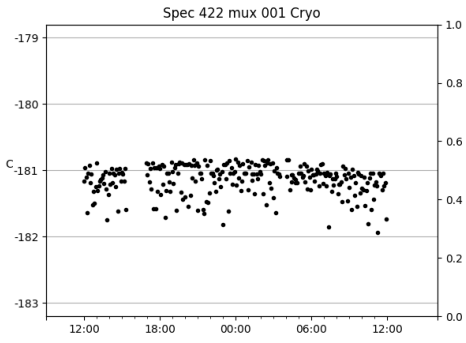

*This report has been automatically generated. Id: status.report.py 13712 2023-09-20 20:12:14Z jrf

1 Trajectories

The trajectory times and probe behaviour are shown. The probe plots show the various probe positions and currents during the trajectory. The Carriage is shown on the top plot while the Arm is shown on the bottom plot. Encoder positions are shown in blue on the left hand vertical axis and the Current is shown in red on the right hand vertical axis. The green line indicates when a guider or wfs is actively guiding. Probe data are plotted from the gonext_time to the cancel_time or stop_time of the trajectory.

2 Spectrographs

2.1 Legend

For the Spectrograph Cryo plots the Black point are the cryo temperature reading and the Red points are the cryo pressure in Torr on a log scale with the scale on the right hand vertical axis.

For all Spectrograph Temperature plots, the Black points are the ccd temperature reading, the Green points are the ccd set point, and the Red points are the percentage heater power with the scale on the right hand vertical axis. The two straight Red lines are the 5% and 95% power levels for the heater.

2.2 lrs2

lrs2 uptime: 930:42:55 (hh:mm:ss)

2.3 virus

virus uptime: 187:26:10 (hh:mm:ss)

3 Weather

4 Tracker Engineering

5 Virus Enclosures

Virus Enclosure 1