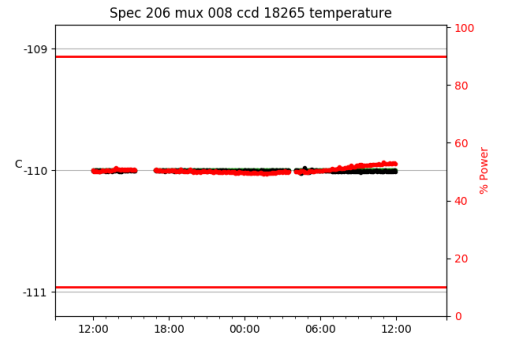

*This report has been automatically generated. Id: status.report.py 13712 2023-09-20 20:12:14Z jrf

1 Trajectories

The trajectory times and probe behaviour are shown. The probe plots show the various probe positions and currents during the trajectory. The Carriage is shown on the top plot while the Arm is shown on the bottom plot. Encoder positions are shown in blue on the left hand vertical axis and the Current is shown in red on the right hand vertical axis. The green line indicates when a guider or wfs is actively guiding. Probe data are plotted from the gonext_time to the cancel_time or stop_time of the trajectory.

2 Spectrographs

2.1 Legend

For the Spectrograph Cryo plots the Black point are the cryo temperature reading and the Red points are the cryo pressure in Torr on a log scale with the scale on the right hand vertical axis.

For all Spectrograph Temperature plots, the Black points are the ccd temperature reading, the Green points are the ccd set point, and the Red points are the percentage heater power with the scale on the right hand vertical axis. The two straight Red lines are the 5% and 95% power levels for the heater.

2.2 lrs2

lrs2 uptime: 930:42:55 (hh:mm:ss)

2.3 virus

virus uptime: 187:26:10 (hh:mm:ss)

3 Weather

4 Tracker Engineering

5 Virus Enclosures

Virus Enclosure 1