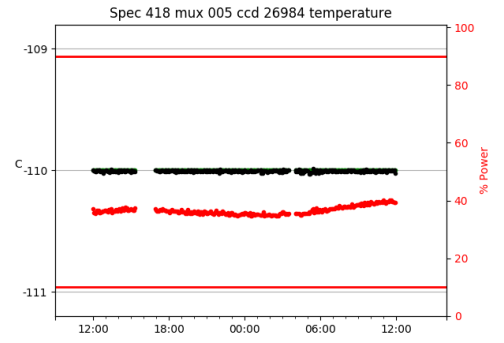

2 Spectrographs

2.1 Legend

For the Spectrograph Cryo plots the Black point are the cryo temperature reading and the Red points are the cryo pressure in Torr on a log scale with the scale on the right hand vertical axis.

For all Spectrograph Temperature plots, the Black points are the ccd temperature reading, the Green points are the ccd set point, and the Red points are the percentage heater power with the scale on the right hand vertical axis. The two straight Red lines are the 5% and 95% power levels for the heater.

2.2 lrs2

lrs2 uptime: 930:42:55 (hh:mm:ss)

2.3 virus

virus uptime: 187:26:10 (hh:mm:ss)

3 Weather

4 Tracker Engineering

5 Virus Enclosures

Virus Enclosure 1