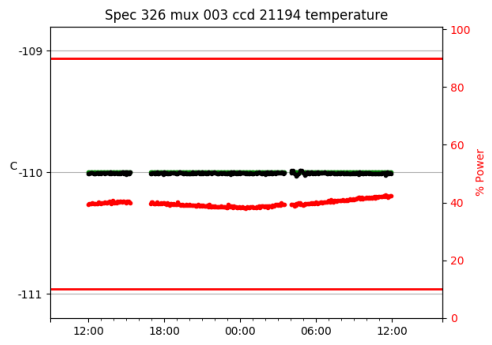

*This report has been automatically generated. Id: status.report.py 13712 2023-09-20 20:12:14Z jrf

1 Trajectories

The trajectory times and probe behaviour are shown. The probe plots show the various probe positions and currents during the trajectory. The Carriage is shown on the top plot while the Arm is shown on the bottom plot. Encoder positions are shown in blue on the left hand vertical axis and the Current is shown in red on the right hand vertical axis. The green line indicates when a guider or wfs is actively guiding. Probe data are plotted from the gonext_time to the cancel_time or stop_time of the trajectory.

2 Spectrographs

2.1 Legend

For the Spectrograph Cryo plots the Black point are the cryo temperature reading and the Red points are the cryo pressure in Torr on a log scale with the scale on the right hand vertical axis.

For all Spectrograph Temperature plots, the Black points are the ccd temperature reading, the Green points are the ccd set point, and the Red points are the percentage heater power with the scale on the right hand vertical axis. The two straight Red lines are the 5% and 95% power levels for the heater.

2.2 lrs2

lrs2 uptime: 930:42:55 (hh:mm:ss)

2.3 virus

virus uptime: 187:26:10 (hh:mm:ss)

3 Weather

4 Tracker Engineering

5 Virus Enclosures

Virus Enclosure 1