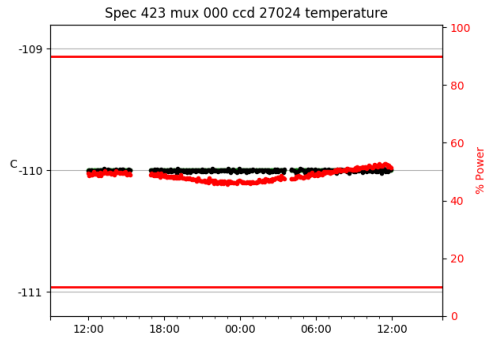

2 Spectrographs

2.1 Legend

For the Spectrograph Cryo plots the Black point are the cryo temperature reading and the Red points are the cryo pressure in Torr on a log scale with the scale on the right hand vertical axis.

For all Spectrograph Temperature plots, the Black points are the ccd temperature reading, the Green points are the ccd set point, and the Red points are the percentage heater power with the scale on the right hand vertical axis. The two straight Red lines are the 5% and 95% power levels for the heater.

2.2 lrs2

lrs2 uptime: 930:42:55 (hh:mm:ss)

2.3 virus

virus uptime: 187:26:10 (hh:mm:ss)

3 Weather

4 Tracker Engineering

5 Virus Enclosures

Virus Enclosure 1