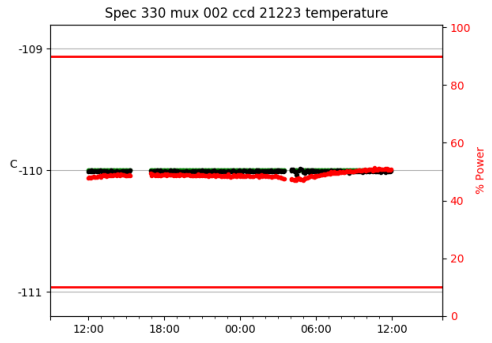

*This report has been automatically generated. Id: status.report.py 13712 2023-09-20 20:12:14Z jrf

1 Trajectories

The trajectory times and probe behaviour are shown. The probe plots show the various probe positions and currents during the trajectory. The Carriage is shown on the top plot while the Arm is shown on the bottom plot. Encoder positions are shown in blue on the left hand vertical axis and the Current is shown in red on the right hand vertical axis. The green line indicates when a guider or wfs is actively guiding. Probe data are plotted from the gonext_time to the cancel_time or stop_time of the trajectory.

2 Spectrographs

2.1 Legend

For the Spectrograph Cryo plots the Black point are the cryo temperature reading and the Red points are the cryo pressure in Torr on a log scale with the scale on the right hand vertical axis.

For all Spectrograph Temperature plots, the Black points are the ccd temperature reading, the Green points are the ccd set point, and the Red points are the percentage heater power with the scale on the right hand vertical axis. The two straight Red lines are the 5% and 95% power levels for the heater.

2.2 lrs2

lrs2 uptime: 930:42:55 (hh:mm:ss)

2.3 virus

virus uptime: 187:26:10 (hh:mm:ss)

3 Weather

4 Tracker Engineering

5 Virus Enclosures

Virus Enclosure 1