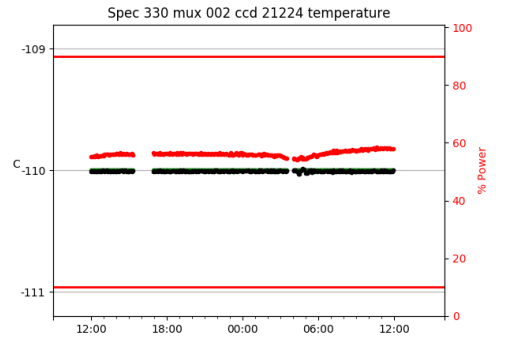

*This report has been automatically generated. Id: status.report.py 13712 2023-09-20 20:12:14Z jrf

1 Trajectories

The trajectory times and probe behaviour are shown. The probe plots show the various probe positions and currents during the trajectory. The Carriage is shown on the top plot while the Arm is shown on the bottom plot. Encoder positions are shown in blue on the left hand vertical axis and the Current is shown in red on the right hand vertical axis. The green line indicates when a guider or wfs is actively guiding. Probe data are plotted from the gonext_time to the cancel_time or stop_time of the trajectory.

2 Spectrographs

2.1 Legend

For the Spectrograph Cryo plots the Black point are the cryo temperature reading and the Red points are the cryo pressure in Torr on a log scale with the scale on the right hand vertical axis.

For all Spectrograph Temperature plots, the Black points are the ccd temperature reading, the Green points are the ccd set point, and the Red points are the percentage heater power with the scale on the right hand vertical axis. The two straight Red lines are the 5% and 95% power levels for the heater.

2.2 lrs2

lrs2 uptime: 930:42:55 (hh:mm:ss)

2.3 virus

virus uptime: 187:26:10 (hh:mm:ss)

3 Weather

4 Tracker Engineering

5 Virus Enclosures

Virus Enclosure 1