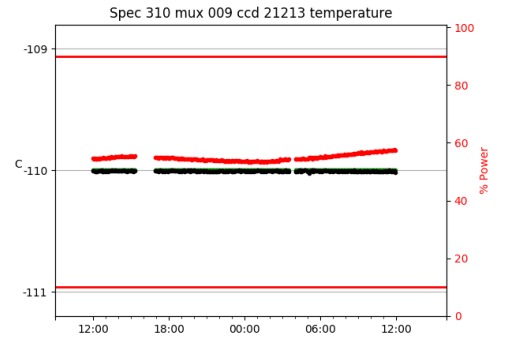

2 Spectrographs

2.1 Legend

For the Spectrograph Cryo plots the Black point are the cryo temperature reading and the Red points are the cryo pressure in Torr on a log scale with the scale on the right hand vertical axis.

For all Spectrograph Temperature plots, the Black points are the ccd temperature reading, the Green points are the ccd set point, and the Red points are the percentage heater power with the scale on the right hand vertical axis. The two straight Red lines are the 5% and 95% power levels for the heater.

2.2 lrs2

lrs2 uptime: 930:42:55 (hh:mm:ss)

2.3 virus

virus uptime: 187:26:10 (hh:mm:ss)

3 Weather

4 Tracker Engineering

5 Virus Enclosures

Virus Enclosure 1

Virus Enclosure 2

6 Server Up Time

Current server run times:

tracker uptime: 14:58:05 (hh:mm:ss)
tcs uptime: 15:01:13 (hh:mm:ss)
pas uptime: 15:01:27 (hh:mm:ss)
pfip uptime: 15:05:27 (hh:mm:ss)
legacy uptime: 15:07:16 (hh:mm:ss)
lrs2 uptime: 931:15:18 (hh:mm:ss)
virus uptime: 188:00:22 (hh:mm:ss)