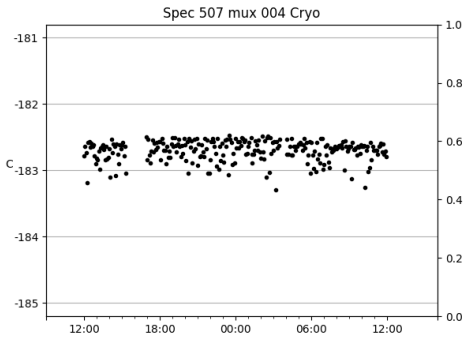

*This report has been automatically generated. Id: status.report.py 13712 2023-09-20 20:12:14Z jrf

1 Trajectories

The trajectory times and probe behaviour are shown. The probe plots show the various probe positions and currents during the trajectory. The Carriage is shown on the top plot while the Arm is shown on the bottom plot. Encoder positions are shown in blue on the left hand vertical axis and the Current is shown in red on the right hand vertical axis. The green line indicates when a guider or wfs is actively guiding. Probe data are plotted from the gonext_time to the cancel_time or stop_time of the trajectory.

2 Spectrographs

2.1 Legend

For the Spectrograph Cryo plots the Black point are the cryo temperature reading and the Red points are the cryo pressure in Torr on a log scale with the scale on the right hand vertical axis.

For all Spectrograph Temperature plots, the Black points are the ccd temperature reading, the Green points are the ccd set point, and the Red points are the percentage heater power with the scale on the right hand vertical axis. The two straight Red lines are the 5% and 95% power levels for the heater.

2.2 lrs2

lrs2 uptime: 930:42:55 (hh:mm:ss)

2.3 virus

virus uptime: 187:26:10 (hh:mm:ss)

3 Weather

4 Tracker Engineering

5 Virus Enclosures

Virus Enclosure 1