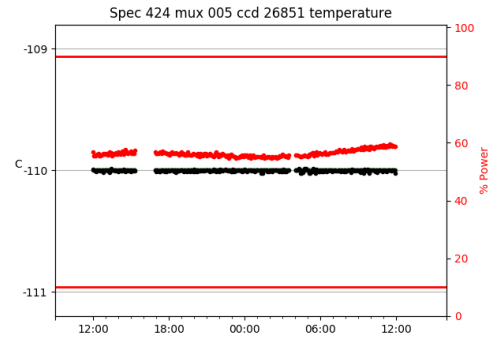

2 Spectrographs

2.1 Legend

For the Spectrograph Cryo plots the Black point are the cryo temperature reading and the Red points are the cryo pressure in Torr on a log scale with the scale on the right hand vertical axis.

For all Spectrograph Temperature plots, the Black points are the ccd temperature reading, the Green points are the ccd set point, and the Red points are the percentage heater power with the scale on the right hand vertical axis. The two straight Red lines are the 5% and 95% power levels for the heater.

2.2 lrs2

lrs2 uptime: 930:42:55 (hh:mm:ss)

2.3 virus

virus uptime: 187:26:10 (hh:mm:ss)

3 Weather

4 Tracker Engineering

5 Virus Enclosures

Virus Enclosure 1