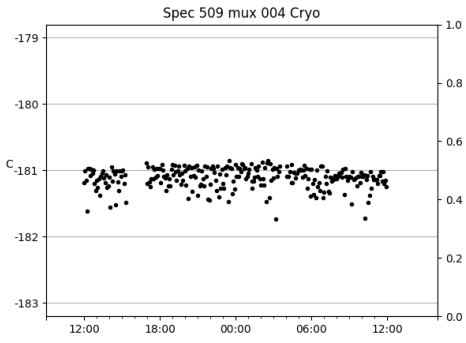

*This report has been automatically generated. Id: status.report.py 13712 2023-09-20 20:12:14Z jrf

1 Trajectories

The trajectory times and probe behaviour are shown. The probe plots show the various probe positions and currents during the trajectory. The Carriage is shown on the top plot while the Arm is shown on the bottom plot. Encoder positions are shown in blue on the left hand vertical axis and the Current is shown in red on the right hand vertical axis. The green line indicates when a guider or wfs is actively guiding. Probe data are plotted from the gonext_time to the cancel_time or stop_time of the trajectory.

2 Spectrographs

2.1 Legend

For the Spectrograph Cryo plots the Black point are the cryo temperature reading and the Red points are the cryo pressure in Torr on a log scale with the scale on the right hand vertical axis.

For all Spectrograph Temperature plots, the Black points are the ccd temperature reading, the Green points are the ccd set point, and the Red points are the percentage heater power with the scale on the right hand vertical axis. The two straight Red lines are the 5% and 95% power levels for the heater.

2.2 lrs2

lrs2 uptime: 930:42:55 (hh:mm:ss)

2.3 virus

virus uptime: 187:26:10 (hh:mm:ss)

3 Weather

4 Tracker Engineering

5 Virus Enclosures

Virus Enclosure 1