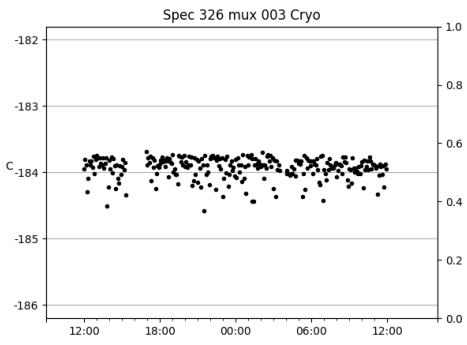

*This report has been automatically generated. Id: status.report.py 13712 2023-09-20 20:12:14Z jrf

1 Trajectories

The trajectory times and probe behaviour are shown. The probe plots show the various probe positions and currents during the trajectory. The Carriage is shown on the top plot while the Arm is shown on the bottom plot. Encoder positions are shown in blue on the left hand vertical axis and the Current is shown in red on the right hand vertical axis. The green line indicates when a guider or wfs is actively guiding. Probe data are plotted from the gonext_time to the cancel_time or stop_time of the trajectory.

2 Spectrographs

2.1 Legend

For the Spectrograph Cryo plots the Black point are the cryo temperature reading and the Red points are the cryo pressure in Torr on a log scale with the scale on the right hand vertical axis.

For all Spectrograph Temperature plots, the Black points are the ccd temperature reading, the Green points are the ccd set point, and the Red points are the percentage heater power with the scale on the right hand vertical axis. The two straight Red lines are the 5% and 95% power levels for the heater.

2.2 lrs2

lrs2 uptime: 930:42:55 (hh:mm:ss)

2.3 virus

virus uptime: 187:26:10 (hh:mm:ss)

3 Weather

4 Tracker Engineering

5 Virus Enclosures

Virus Enclosure 1