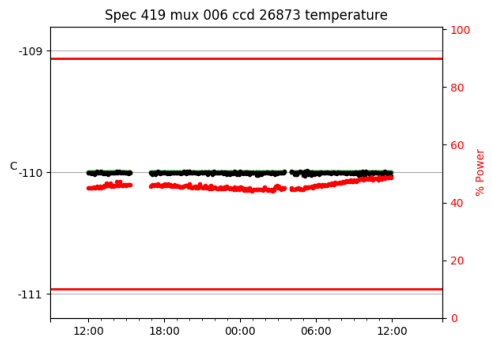

*This report has been automatically generated. Id: status.report.py 13712 2023-09-20 20:12:14Z jrf

1 Trajectories

The trajectory times and probe behaviour are shown. The probe plots show the various probe positions and currents during the trajectory. The Carriage is shown on the top plot while the Arm is shown on the bottom plot. Encoder positions are shown in blue on the left hand vertical axis and the Current is shown in red on the right hand vertical axis. The green line indicates when a guider or wfs is actively guiding. Probe data are plotted from the gonext_time to the cancel_time or stop_time of the trajectory.

2 Spectrographs

2.1 Legend

For the Spectrograph Cryo plots the Black point are the cryo temperature reading and the Red points are the cryo pressure in Torr on a log scale with the scale on the right hand vertical axis.

For all Spectrograph Temperature plots, the Black points are the ccd temperature reading, the Green points are the ccd set point, and the Red points are the percentage heater power with the scale on the right hand vertical axis. The two straight Red lines are the 5% and 95% power levels for the heater.

2.2 lrs2

lrs2 uptime: 930:42:55 (hh:mm:ss)

2.3 virus

virus uptime: 187:26:10 (hh:mm:ss)

3 Weather

4 Tracker Engineering

5 Virus Enclosures

Virus Enclosure 1