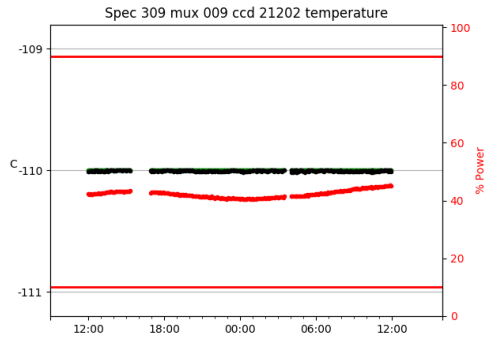

*This report has been automatically generated. Id: status.report.py 13712 2023-09-20 20:12:14Z jrf

1 Trajectories

The trajectory times and probe behaviour are shown. The probe plots show the various probe positions and currents during the trajectory. The Carriage is shown on the top plot while the Arm is shown on the bottom plot. Encoder positions are shown in blue on the left hand vertical axis and the Current is shown in red on the right hand vertical axis. The green line indicates when a guider or wfs is actively guiding. Probe data are plotted from the gonext_time to the cancel_time or stop_time of the trajectory.

2 Spectrographs

2.1 Legend

For the Spectrograph Cryo plots the Black point are the cryo temperature reading and the Red points are the cryo pressure in Torr on a log scale with the scale on the right hand vertical axis.

For all Spectrograph Temperature plots, the Black points are the ccd temperature reading, the Green points are the ccd set point, and the Red points are the percentage heater power with the scale on the right hand vertical axis. The two straight Red lines are the 5% and 95% power levels for the heater.

2.2 lrs2

lrs2 uptime: 930:42:55 (hh:mm:ss)

2.3 virus

virus uptime: 187:26:10 (hh:mm:ss)

3 Weather

4 Tracker Engineering

5 Virus Enclosures

Virus Enclosure 1