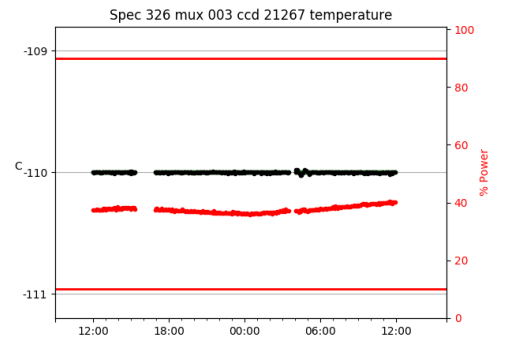

*This report has been automatically generated. Id: status.report.py 13712 2023-09-20 20:12:14Z jrf

1 Trajectories

The trajectory times and probe behaviour are shown. The probe plots show the various probe positions and currents during the trajectory. The Carriage is shown on the top plot while the Arm is shown on the bottom plot. Encoder positions are shown in blue on the left hand vertical axis and the Current is shown in red on the right hand vertical axis. The green line indicates when a guider or wfs is actively guiding. Probe data are plotted from the gonext_time to the cancel_time or stop_time of the trajectory.

2 Spectrographs

2.1 Legend

For the Spectrograph Cryo plots the Black point are the cryo temperature reading and the Red points are the cryo pressure in Torr on a log scale with the scale on the right hand vertical axis.

For all Spectrograph Temperature plots, the Black points are the ccd temperature reading, the Green points are the ccd set point, and the Red points are the percentage heater power with the scale on the right hand vertical axis. The two straight Red lines are the 5% and 95% power levels for the heater.

2.2 lrs2

lrs2 uptime: 930:42:55 (hh:mm:ss)

2.3 virus

virus uptime: 187:26:10 (hh:mm:ss)

3 Weather

4 Tracker Engineering

5 Virus Enclosures

Virus Enclosure 1