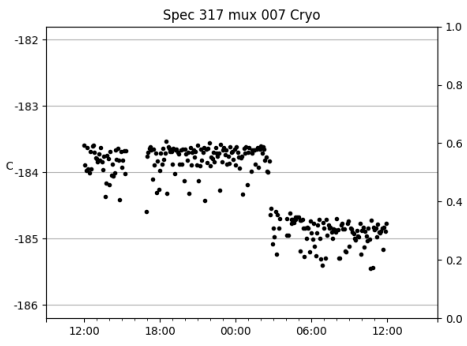

*This report has been automatically generated. Id: status.report.py 13712 2023-09-20 20:12:14Z jrf

1 Trajectories

The trajectory times and probe behaviour are shown. The probe plots show the various probe positions and currents during the trajectory. The Carriage is shown on the top plot while the Arm is shown on the bottom plot. Encoder positions are shown in blue on the left hand vertical axis and the Current is shown in red on the right hand vertical axis. The green line indicates when a guider or wfs is actively guiding. Probe data are plotted from the gonext_time to the cancel_time or stop_time of the trajectory.

2 Spectrographs

2.1 Legend

For the Spectrograph Cryo plots the Black point are the cryo temperature reading and the Red points are the cryo pressure in Torr on a log scale with the scale on the right hand vertical axis.

For all Spectrograph Temperature plots, the Black points are the ccd temperature reading, the Green points are the ccd set point, and the Red points are the percentage heater power with the scale on the right hand vertical axis. The two straight Red lines are the 5% and 95% power levels for the heater.

2.2 lrs2

lrs2 uptime: 930:42:55 (hh:mm:ss)

2.3 virus

virus uptime: 187:26:10 (hh:mm:ss)

3 Weather

4 Tracker Engineering

5 Virus Enclosures

Virus Enclosure 1