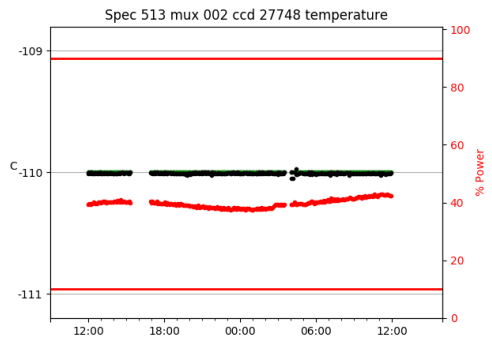

*This report has been automatically generated. Id: status.report.py 13712 2023-09-20 20:12:14Z jrf

1 Trajectories

The trajectory times and probe behaviour are shown. The probe plots show the various probe positions and currents during the trajectory. The Carriage is shown on the top plot while the Arm is shown on the bottom plot. Encoder positions are shown in blue on the left hand vertical axis and the Current is shown in red on the right hand vertical axis. The green line indicates when a guider or wfs is actively guiding. Probe data are plotted from the gonext_time to the cancel_time or stop_time of the trajectory.

2 Spectrographs

2.1 Legend

For the Spectrograph Cryo plots the Black point are the cryo temperature reading and the Red points are the cryo pressure in Torr on a log scale with the scale on the right hand vertical axis.

For all Spectrograph Temperature plots, the Black points are the ccd temperature reading, the Green points are the ccd set point, and the Red points are the percentage heater power with the scale on the right hand vertical axis. The two straight Red lines are the 5% and 95% power levels for the heater.

2.2 lrs2

lrs2 uptime: 930:42:55 (hh:mm:ss)

2.3 virus

virus uptime: 187:26:10 (hh:mm:ss)

3 Weather

4 Tracker Engineering

5 Virus Enclosures

Virus Enclosure 1