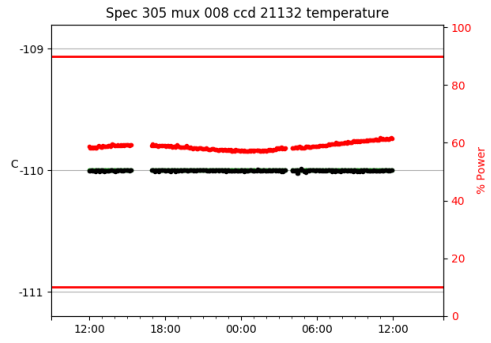

2 Spectrographs

2.1 Legend

For the Spectrograph Cryo plots the Black point are the cryo temperature reading and the Red points are the cryo pressure in Torr on a log scale with the scale on the right hand vertical axis.

For all Spectrograph Temperature plots, the Black points are the ccd temperature reading, the Green points are the ccd set point, and the Red points are the percentage heater power with the scale on the right hand vertical axis. The two straight Red lines are the 5% and 95% power levels for the heater.

2.2 lrs2

lrs2 uptime: 930:42:55 (hh:mm:ss)

2.3 virus

virus uptime: 187:26:10 (hh:mm:ss)

3 Weather

4 Tracker Engineering

5 Virus Enclosures

Virus Enclosure 1