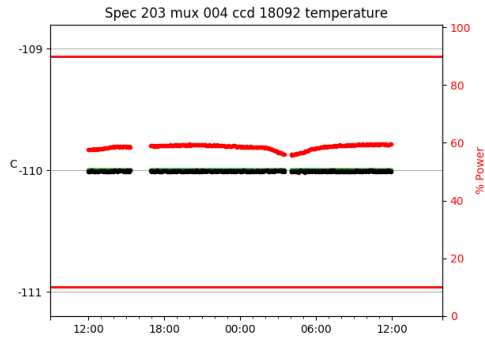

*This report has been automatically generated. Id: status.report.py 13712 2023-09-20 20:12:14Z jrf

1 Trajectories

The trajectory times and probe behaviour are shown. The probe plots show the various probe positions and currents during the trajectory. The Carriage is shown on the top plot while the Arm is shown on the bottom plot. Encoder positions are shown in blue on the left hand vertical axis and the Current is shown in red on the right hand vertical axis. The green line indicates when a guider or wfs is actively guiding. Probe data are plotted from the gonext_time to the cancel_time or stop_time of the trajectory.

2 Spectrographs

2.1 Legend

For the Spectrograph Cryo plots the Black point are the cryo temperature reading and the Red points are the cryo pressure in Torr on a log scale with the scale on the right hand vertical axis.

For all Spectrograph Temperature plots, the Black points are the ccd temperature reading, the Green points are the ccd set point, and the Red points are the percentage heater power with the scale on the right hand vertical axis. The two straight Red lines are the 5% and 95% power levels for the heater.

2.2 lrs2

lrs2 uptime: 930:42:55 (hh:mm:ss)

2.3 virus

virus uptime: 187:26:10 (hh:mm:ss)

3 Weather

4 Tracker Engineering

5 Virus Enclosures

Virus Enclosure 1