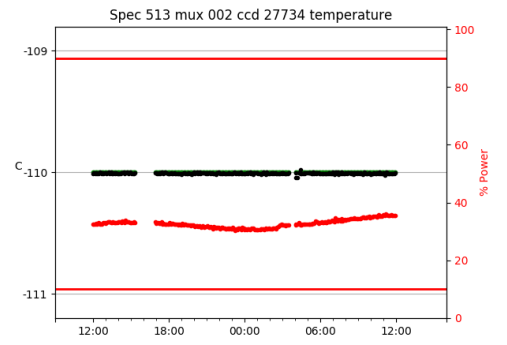

*This report has been automatically generated. Id: status.report.py 13712 2023-09-20 20:12:14Z jrf

1 Trajectories

The trajectory times and probe behaviour are shown. The probe plots show the various probe positions and currents during the trajectory. The Carriage is shown on the top plot while the Arm is shown on the bottom plot. Encoder positions are shown in blue on the left hand vertical axis and the Current is shown in red on the right hand vertical axis. The green line indicates when a guider or wfs is actively guiding. Probe data are plotted from the gonext_time to the cancel_time or stop_time of the trajectory.

2 Spectrographs

2.1 Legend

For the Spectrograph Cryo plots the Black point are the cryo temperature reading and the Red points are the cryo pressure in Torr on a log scale with the scale on the right hand vertical axis.

For all Spectrograph Temperature plots, the Black points are the ccd temperature reading, the Green points are the ccd set point, and the Red points are the percentage heater power with the scale on the right hand vertical axis. The two straight Red lines are the 5% and 95% power levels for the heater.

2.2 lrs2

lrs2 uptime: 930:42:55 (hh:mm:ss)

2.3 virus

virus uptime: 187:26:10 (hh:mm:ss)

3 Weather

4 Tracker Engineering

5 Virus Enclosures

Virus Enclosure 1