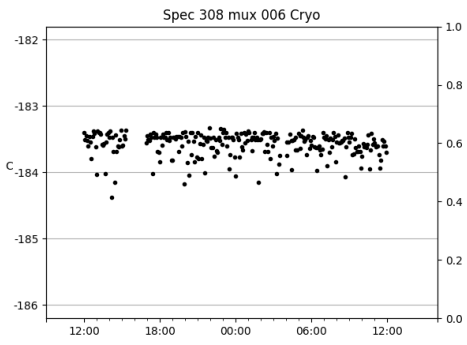

*This report has been automatically generated. Id: status.report.py 13712 2023-09-20 20:12:14Z jrf

1 Trajectories

The trajectory times and probe behaviour are shown. The probe plots show the various probe positions and currents during the trajectory. The Carriage is shown on the top plot while the Arm is shown on the bottom plot. Encoder positions are shown in blue on the left hand vertical axis and the Current is shown in red on the right hand vertical axis. The green line indicates when a guider or wfs is actively guiding. Probe data are plotted from the gonext_time to the cancel_time or stop_time of the trajectory.

2 Spectrographs

2.1 Legend

For the Spectrograph Cryo plots the Black point are the cryo temperature reading and the Red points are the cryo pressure in Torr on a log scale with the scale on the right hand vertical axis.

For all Spectrograph Temperature plots, the Black points are the ccd temperature reading, the Green points are the ccd set point, and the Red points are the percentage heater power with the scale on the right hand vertical axis. The two straight Red lines are the 5% and 95% power levels for the heater.

2.2 lrs2

lrs2 uptime: 930:42:55 (hh:mm:ss)

2.3 virus

virus uptime: 187:26:10 (hh:mm:ss)

3 Weather

4 Tracker Engineering

5 Virus Enclosures

Virus Enclosure 1