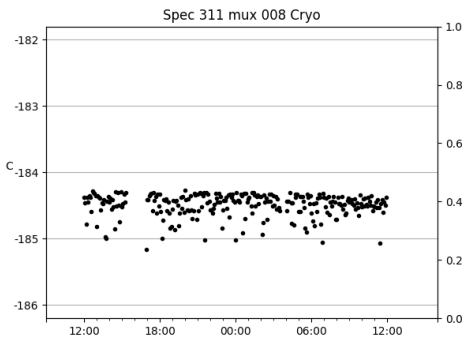

*This report has been automatically generated. Id: status.report.py 13712 2023-09-20 20:12:14Z jrf

1 Trajectories

The trajectory times and probe behaviour are shown. The probe plots show the various probe positions and currents during the trajectory. The Carriage is shown on the top plot while the Arm is shown on the bottom plot. Encoder positions are shown in blue on the left hand vertical axis and the Current is shown in red on the right hand vertical axis. The green line indicates when a guider or wfs is actively guiding. Probe data are plotted from the gonext_time to the cancel_time or stop_time of the trajectory.

2 Spectrographs

2.1 Legend

For the Spectrograph Cryo plots the Black point are the cryo temperature reading and the Red points are the cryo pressure in Torr on a log scale with the scale on the right hand vertical axis.

For all Spectrograph Temperature plots, the Black points are the ccd temperature reading, the Green points are the ccd set point, and the Red points are the percentage heater power with the scale on the right hand vertical axis. The two straight Red lines are the 5% and 95% power levels for the heater.

2.2 lrs2

lrs2 uptime: 930:42:55 (hh:mm:ss)

2.3 virus

virus uptime: 187:26:10 (hh:mm:ss)

3 Weather

4 Tracker Engineering

5 Virus Enclosures

Virus Enclosure 1