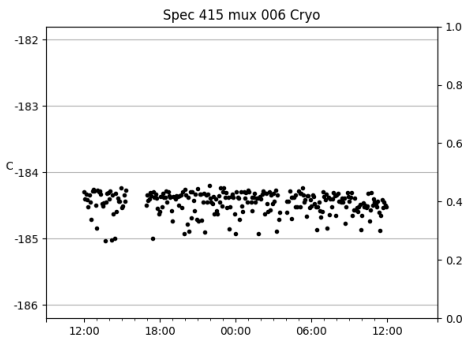

*This report has been automatically generated. Id: status.report.py 13712 2023-09-20 20:12:14Z jrf

1 Trajectories

The trajectory times and probe behaviour are shown. The probe plots show the various probe positions and currents during the trajectory. The Carriage is shown on the top plot while the Arm is shown on the bottom plot. Encoder positions are shown in blue on the left hand vertical axis and the Current is shown in red on the right hand vertical axis. The green line indicates when a guider or wfs is actively guiding. Probe data are plotted from the gonext_time to the cancel_time or stop_time of the trajectory.

2 Spectrographs

2.1 Legend

For the Spectrograph Cryo plots the Black point are the cryo temperature reading and the Red points are the cryo pressure in Torr on a log scale with the scale on the right hand vertical axis.

For all Spectrograph Temperature plots, the Black points are the ccd temperature reading, the Green points are the ccd set point, and the Red points are the percentage heater power with the scale on the right hand vertical axis. The two straight Red lines are the 5% and 95% power levels for the heater.

2.2 lrs2

lrs2 uptime: 930:42:55 (hh:mm:ss)

2.3 virus

virus uptime: 187:26:10 (hh:mm:ss)

3 Weather

4 Tracker Engineering

5 Virus Enclosures

Virus Enclosure 1