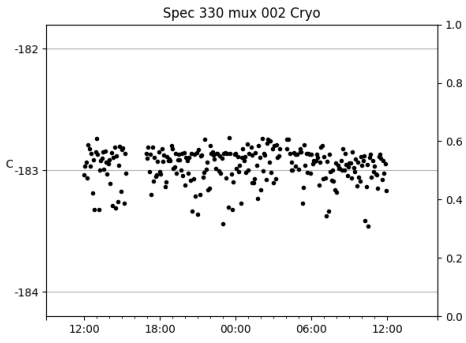

*This report has been automatically generated. Id: status.report.py 13712 2023-09-20 20:12:14Z jrf

1 Trajectories

The trajectory times and probe behaviour are shown. The probe plots show the various probe positions and currents during the trajectory. The Carriage is shown on the top plot while the Arm is shown on the bottom plot. Encoder positions are shown in blue on the left hand vertical axis and the Current is shown in red on the right hand vertical axis. The green line indicates when a guider or wfs is actively guiding. Probe data are plotted from the gonext_time to the cancel_time or stop_time of the trajectory.

2 Spectrographs

2.1 Legend

For the Spectrograph Cryo plots the Black point are the cryo temperature reading and the Red points are the cryo pressure in Torr on a log scale with the scale on the right hand vertical axis.

For all Spectrograph Temperature plots, the Black points are the ccd temperature reading, the Green points are the ccd set point, and the Red points are the percentage heater power with the scale on the right hand vertical axis. The two straight Red lines are the 5% and 95% power levels for the heater.

2.2 lrs2

lrs2 uptime: 930:42:55 (hh:mm:ss)

2.3 virus

virus uptime: 187:26:10 (hh:mm:ss)

3 Weather

4 Tracker Engineering

5 Virus Enclosures

Virus Enclosure 1