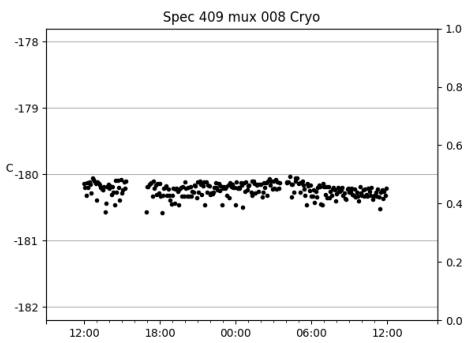

*This report has been automatically generated. Id: status.report.py 13712 2023-09-20 20:12:14Z jrf

1 Trajectories

The trajectory times and probe behaviour are shown. The probe plots show the various probe positions and currents during the trajectory. The Carriage is shown on the top plot while the Arm is shown on the bottom plot. Encoder positions are shown in blue on the left hand vertical axis and the Current is shown in red on the right hand vertical axis. The green line indicates when a guider or wfs is actively guiding. Probe data are plotted from the gonext_time to the cancel_time or stop_time of the trajectory.

2 Spectrographs

2.1 Legend

For the Spectrograph Cryo plots the Black point are the cryo temperature reading and the Red points are the cryo pressure in Torr on a log scale with the scale on the right hand vertical axis.

For all Spectrograph Temperature plots, the Black points are the ccd temperature reading, the Green points are the ccd set point, and the Red points are the percentage heater power with the scale on the right hand vertical axis. The two straight Red lines are the 5% and 95% power levels for the heater.

2.2 lrs2

lrs2 uptime: 930:42:55 (hh:mm:ss)

2.3 virus

virus uptime: 187:26:10 (hh:mm:ss)

3 Weather

4 Tracker Engineering

5 Virus Enclosures

Virus Enclosure 1