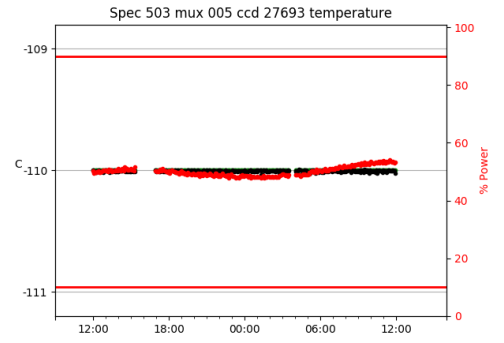

2 Spectrographs

2.1 Legend

For the Spectrograph Cryo plots the Black point are the cryo temperature reading and the Red points are the cryo pressure in Torr on a log scale with the scale on the right hand vertical axis.

For all Spectrograph Temperature plots, the Black points are the ccd temperature reading, the Green points are the ccd set point, and the Red points are the percentage heater power with the scale on the right hand vertical axis. The two straight Red lines are the 5% and 95% power levels for the heater.

2.2 lrs2

lrs2 uptime: 930:42:55 (hh:mm:ss)

2.3 virus

virus uptime: 187:26:10 (hh:mm:ss)

3 Weather

4 Tracker Engineering

5 Virus Enclosures

Virus Enclosure 1