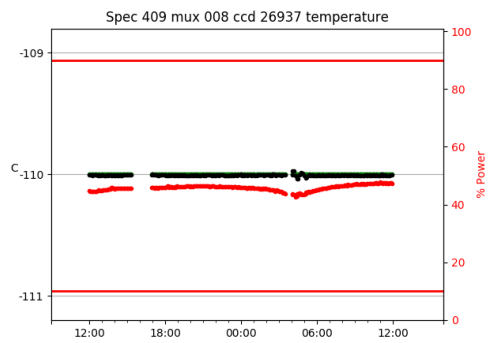

2 Spectrographs

2.1 Legend

For the Spectrograph Cryo plots the Black point are the cryo temperature reading and the Red points are the cryo pressure in Torr on a log scale with the scale on the right hand vertical axis.

For all Spectrograph Temperature plots, the Black points are the ccd temperature reading, the Green points are the ccd set point, and the Red points are the percentage heater power with the scale on the right hand vertical axis. The two straight Red lines are the 5% and 95% power levels for the heater.

2.2 lrs2

lrs2 uptime: 930:42:55 (hh:mm:ss)

2.3 virus

virus uptime: 187:26:10 (hh:mm:ss)

3 Weather

4 Tracker Engineering

5 Virus Enclosures

Virus Enclosure 1

Virus Enclosure 2

6 Server Up Time

Current server run times:

tracker uptime: 14:58:05 (hh:mm:ss)
tcs uptime: 15:01:13 (hh:mm:ss)
pas uptime: 15:01:27 (hh:mm:ss)
pfip uptime: 15:05:27 (hh:mm:ss)
legacy uptime: 15:07:16 (hh:mm:ss)
lrs2 uptime: 931:15:18 (hh:mm:ss)
virus uptime: 188:00:22 (hh:mm:ss)