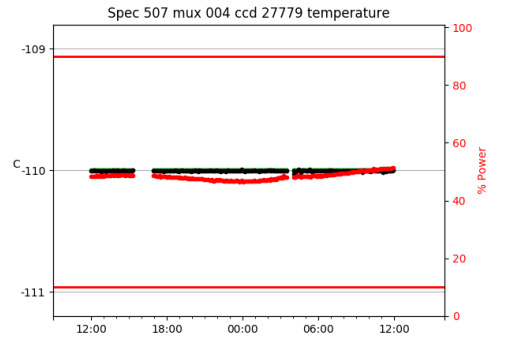

2 Spectrographs

2.1 Legend

For the Spectrograph Cryo plots the Black point are the cryo temperature reading and the Red points are the cryo pressure in Torr on a log scale with the scale on the right hand vertical axis.

For all Spectrograph Temperature plots, the Black points are the ccd temperature reading, the Green points are the ccd set point, and the Red points are the percentage heater power with the scale on the right hand vertical axis. The two straight Red lines are the 5% and 95% power levels for the heater.

2.2 lrs2

lrs2 uptime: 930:42:55 (hh:mm:ss)

2.3 virus

virus uptime: 187:26:10 (hh:mm:ss)

3 Weather

4 Tracker Engineering

5 Virus Enclosures

Virus Enclosure 1

Virus Enclosure 2

6 Server Up Time

Current server run times:

tracker uptime: 14:58:05 (hh:mm:ss)
tcs uptime: 15:01:13 (hh:mm:ss)
pas uptime: 15:01:27 (hh:mm:ss)
pfip uptime: 15:05:27 (hh:mm:ss)
legacy uptime: 15:07:16 (hh:mm:ss)
lrs2 uptime: 931:15:18 (hh:mm:ss)
virus uptime: 188:00:22 (hh:mm:ss)