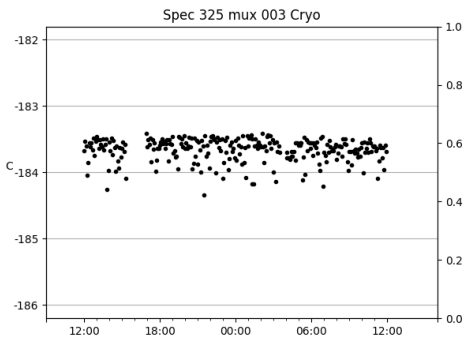

*This report has been automatically generated. Id: status.report.py 13712 2023-09-20 20:12:14Z jrf

1 Trajectories

The trajectory times and probe behaviour are shown. The probe plots show the various probe positions and currents during the trajectory. The Carriage is shown on the top plot while the Arm is shown on the bottom plot. Encoder positions are shown in blue on the left hand vertical axis and the Current is shown in red on the right hand vertical axis. The green line indicates when a guider or wfs is actively guiding. Probe data are plotted from the gonext_time to the cancel_time or stop_time of the trajectory.

2 Spectrographs

2.1 Legend

For the Spectrograph Cryo plots the Black point are the cryo temperature reading and the Red points are the cryo pressure in Torr on a log scale with the scale on the right hand vertical axis.

For all Spectrograph Temperature plots, the Black points are the ccd temperature reading, the Green points are the ccd set point, and the Red points are the percentage heater power with the scale on the right hand vertical axis. The two straight Red lines are the 5% and 95% power levels for the heater.

2.2 lrs2

lrs2 uptime: 930:42:55 (hh:mm:ss)

2.3 virus

virus uptime: 187:26:10 (hh:mm:ss)

3 Weather

4 Tracker Engineering

5 Virus Enclosures

Virus Enclosure 1