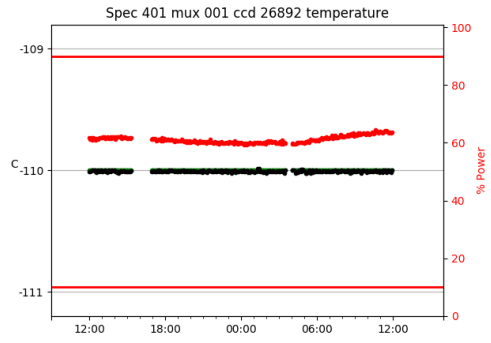

*This report has been automatically generated. Id: status.report.py 13712 2023-09-20 20:12:14Z jrf

1 Trajectories

The trajectory times and probe behaviour are shown. The probe plots show the various probe positions and currents during the trajectory. The Carriage is shown on the top plot while the Arm is shown on the bottom plot. Encoder positions are shown in blue on the left hand vertical axis and the Current is shown in red on the right hand vertical axis. The green line indicates when a guider or wfs is actively guiding. Probe data are plotted from the gonext_time to the cancel_time or stop_time of the trajectory.

2 Spectrographs

2.1 Legend

For the Spectrograph Cryo plots the Black point are the cryo temperature reading and the Red points are the cryo pressure in Torr on a log scale with the scale on the right hand vertical axis.

For all Spectrograph Temperature plots, the Black points are the ccd temperature reading, the Green points are the ccd set point, and the Red points are the percentage heater power with the scale on the right hand vertical axis. The two straight Red lines are the 5% and 95% power levels for the heater.

2.2 lrs2

lrs2 uptime: 930:42:55 (hh:mm:ss)

2.3 virus

virus uptime: 187:26:10 (hh:mm:ss)

3 Weather

4 Tracker Engineering

5 Virus Enclosures

Virus Enclosure 1