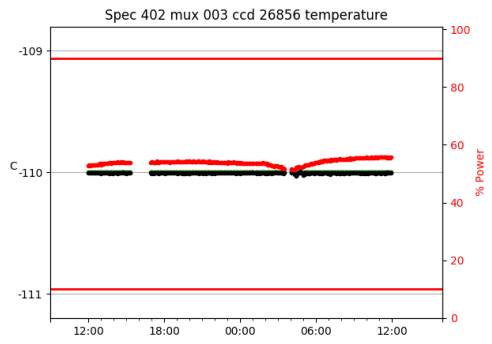

2 Spectrographs

2.1 Legend

For the Spectrograph Cryo plots the Black point are the cryo temperature reading and the Red points are the cryo pressure in Torr on a log scale with the scale on the right hand vertical axis.

For all Spectrograph Temperature plots, the Black points are the ccd temperature reading, the Green points are the ccd set point, and the Red points are the percentage heater power with the scale on the right hand vertical axis. The two straight Red lines are the 5% and 95% power levels for the heater.

2.2 lrs2

lrs2 uptime: 930:42:55 (hh:mm:ss)

2.3 virus

virus uptime: 187:26:10 (hh:mm:ss)

3 Weather

4 Tracker Engineering

5 Virus Enclosures

Virus Enclosure 1