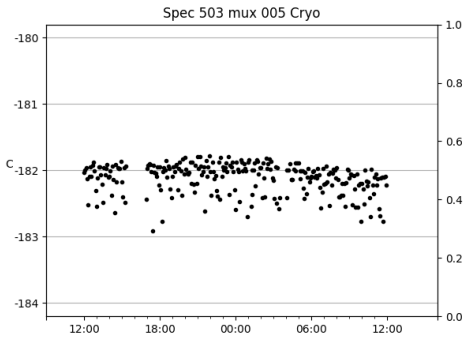

*This report has been automatically generated. Id: status.report.py 13712 2023-09-20 20:12:14Z jrf

1 Trajectories

The trajectory times and probe behaviour are shown. The probe plots show the various probe positions and currents during the trajectory. The Carriage is shown on the top plot while the Arm is shown on the bottom plot. Encoder positions are shown in blue on the left hand vertical axis and the Current is shown in red on the right hand vertical axis. The green line indicates when a guider or wfs is actively guiding. Probe data are plotted from the gonext_time to the cancel_time or stop_time of the trajectory.

2 Spectrographs

2.1 Legend

For the Spectrograph Cryo plots the Black point are the cryo temperature reading and the Red points are the cryo pressure in Torr on a log scale with the scale on the right hand vertical axis.

For all Spectrograph Temperature plots, the Black points are the ccd temperature reading, the Green points are the ccd set point, and the Red points are the percentage heater power with the scale on the right hand vertical axis. The two straight Red lines are the 5% and 95% power levels for the heater.

2.2 lrs2

lrs2 uptime: 930:42:55 (hh:mm:ss)

2.3 virus

virus uptime: 187:26:10 (hh:mm:ss)

3 Weather

4 Tracker Engineering

5 Virus Enclosures

Virus Enclosure 1