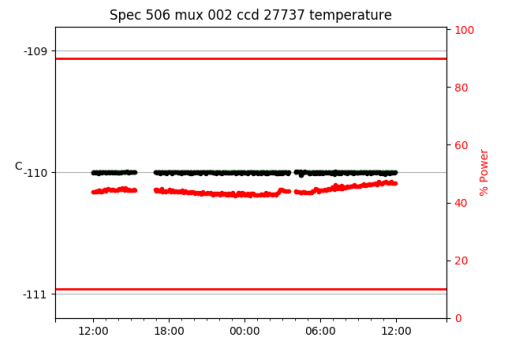

*This report has been automatically generated. Id: status.report.py 13712 2023-09-20 20:12:14Z jrf

1 Trajectories

The trajectory times and probe behaviour are shown. The probe plots show the various probe positions and currents during the trajectory. The Carriage is shown on the top plot while the Arm is shown on the bottom plot. Encoder positions are shown in blue on the left hand vertical axis and the Current is shown in red on the right hand vertical axis. The green line indicates when a guider or wfs is actively guiding. Probe data are plotted from the gonext_time to the cancel_time or stop_time of the trajectory.

2 Spectrographs

2.1 Legend

For the Spectrograph Cryo plots the Black point are the cryo temperature reading and the Red points are the cryo pressure in Torr on a log scale with the scale on the right hand vertical axis.

For all Spectrograph Temperature plots, the Black points are the ccd temperature reading, the Green points are the ccd set point, and the Red points are the percentage heater power with the scale on the right hand vertical axis. The two straight Red lines are the 5% and 95% power levels for the heater.

2.2 lrs2

lrs2 uptime: 930:42:55 (hh:mm:ss)

2.3 virus

virus uptime: 187:26:10 (hh:mm:ss)

3 Weather

4 Tracker Engineering

5 Virus Enclosures

Virus Enclosure 1