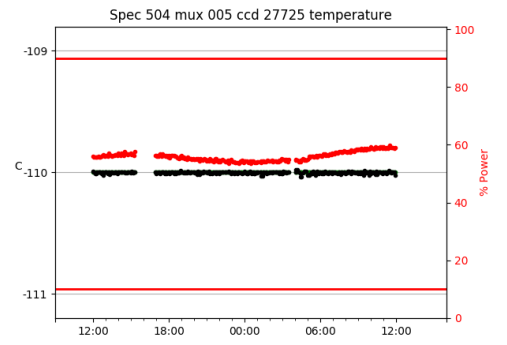

2 Spectrographs

2.1 Legend

For the Spectrograph Cryo plots the Black point are the cryo temperature reading and the Red points are the cryo pressure in Torr on a log scale with the scale on the right hand vertical axis.

For all Spectrograph Temperature plots, the Black points are the ccd temperature reading, the Green points are the ccd set point, and the Red points are the percentage heater power with the scale on the right hand vertical axis. The two straight Red lines are the 5% and 95% power levels for the heater.

2.2 lrs2

lrs2 uptime: 930:42:55 (hh:mm:ss)

2.3 virus

virus uptime: 187:26:10 (hh:mm:ss)

3 Weather

4 Tracker Engineering

5 Virus Enclosures

Virus Enclosure 1