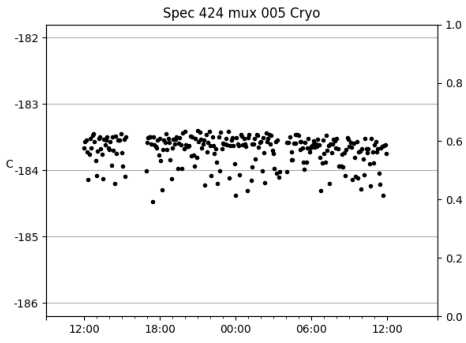

*This report has been automatically generated. Id: status.report.py 13712 2023-09-20 20:12:14Z jrf

1 Trajectories

The trajectory times and probe behaviour are shown. The probe plots show the various probe positions and currents during the trajectory. The Carriage is shown on the top plot while the Arm is shown on the bottom plot. Encoder positions are shown in blue on the left hand vertical axis and the Current is shown in red on the right hand vertical axis. The green line indicates when a guider or wfs is actively guiding. Probe data are plotted from the gonext_time to the cancel_time or stop_time of the trajectory.

2 Spectrographs

2.1 Legend

For the Spectrograph Cryo plots the Black point are the cryo temperature reading and the Red points are the cryo pressure in Torr on a log scale with the scale on the right hand vertical axis.

For all Spectrograph Temperature plots, the Black points are the ccd temperature reading, the Green points are the ccd set point, and the Red points are the percentage heater power with the scale on the right hand vertical axis. The two straight Red lines are the 5% and 95% power levels for the heater.

2.2 lrs2

lrs2 uptime: 930:42:55 (hh:mm:ss)

2.3 virus

virus uptime: 187:26:10 (hh:mm:ss)

3 Weather

4 Tracker Engineering

5 Virus Enclosures

Virus Enclosure 1