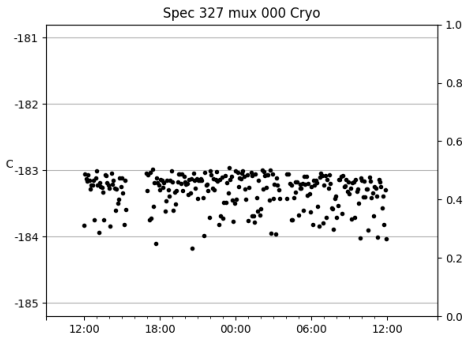

*This report has been automatically generated. Id: status.report.py 13712 2023-09-20 20:12:14Z jrf

1 Trajectories

The trajectory times and probe behaviour are shown. The probe plots show the various probe positions and currents during the trajectory. The Carriage is shown on the top plot while the Arm is shown on the bottom plot. Encoder positions are shown in blue on the left hand vertical axis and the Current is shown in red on the right hand vertical axis. The green line indicates when a guider or wfs is actively guiding. Probe data are plotted from the gonext_time to the cancel_time or stop_time of the trajectory.

2 Spectrographs

2.1 Legend

For the Spectrograph Cryo plots the Black point are the cryo temperature reading and the Red points are the cryo pressure in Torr on a log scale with the scale on the right hand vertical axis.

For all Spectrograph Temperature plots, the Black points are the ccd temperature reading, the Green points are the ccd set point, and the Red points are the percentage heater power with the scale on the right hand vertical axis. The two straight Red lines are the 5% and 95% power levels for the heater.

2.2 lrs2

lrs2 uptime: 930:42:55 (hh:mm:ss)

2.3 virus

virus uptime: 187:26:10 (hh:mm:ss)

3 Weather

4 Tracker Engineering

5 Virus Enclosures

Virus Enclosure 1