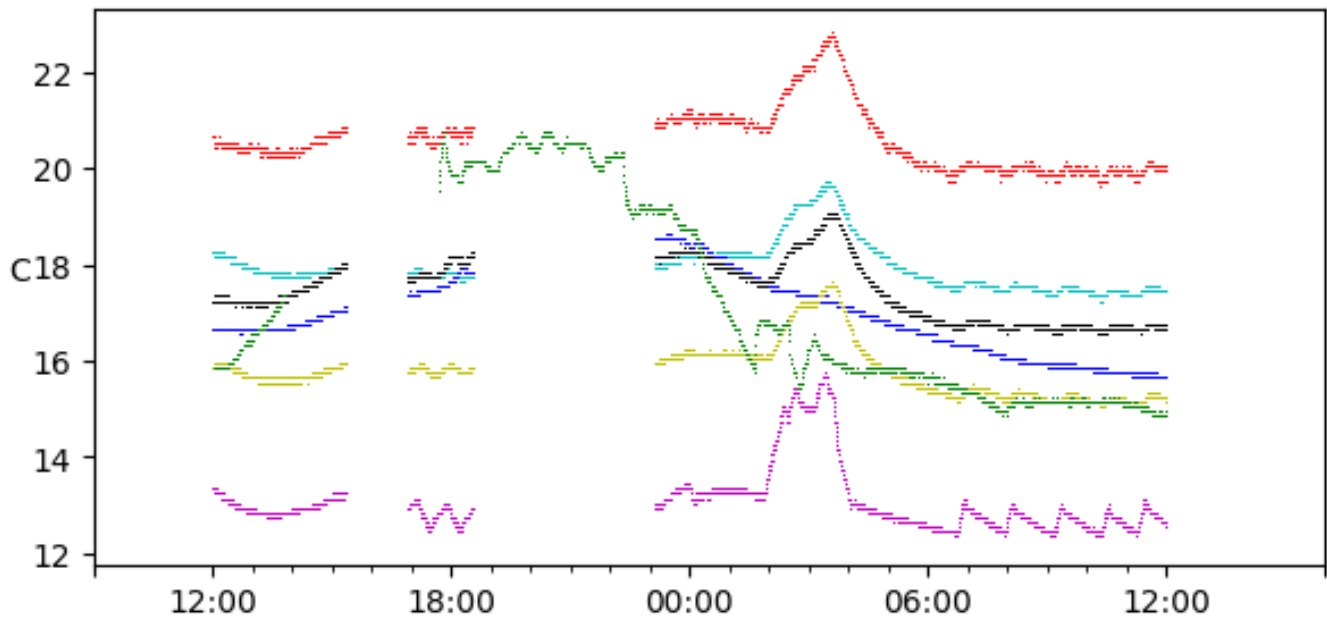

Virus Enclosure 2