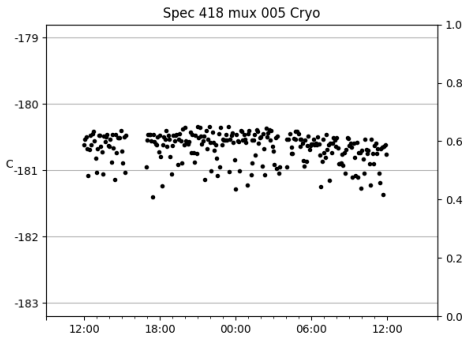

*This report has been automatically generated. Id: status.report.py 13712 2023-09-20 20:12:14Z jrf

1 Trajectories

The trajectory times and probe behaviour are shown. The probe plots show the various probe positions and currents during the trajectory. The Carriage is shown on the top plot while the Arm is shown on the bottom plot. Encoder positions are shown in blue on the left hand vertical axis and the Current is shown in red on the right hand vertical axis. The green line indicates when a guider or wfs is actively guiding. Probe data are plotted from the gonext_time to the cancel_time or stop_time of the trajectory.

2 Spectrographs

2.1 Legend

For the Spectrograph Cryo plots the Black point are the cryo temperature reading and the Red points are the cryo pressure in Torr on a log scale with the scale on the right hand vertical axis.

For all Spectrograph Temperature plots, the Black points are the ccd temperature reading, the Green points are the ccd set point, and the Red points are the percentage heater power with the scale on the right hand vertical axis. The two straight Red lines are the 5% and 95% power levels for the heater.

2.2 lrs2

lrs2 uptime: 930:42:55 (hh:mm:ss)

2.3 virus

virus uptime: 187:26:10 (hh:mm:ss)

3 Weather

4 Tracker Engineering

5 Virus Enclosures

Virus Enclosure 1