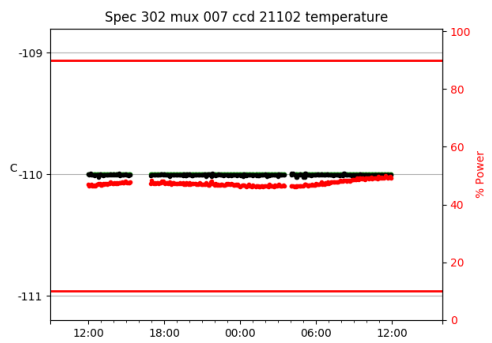

*This report has been automatically generated. Id: status.report.py 13712 2023-09-20 20:12:14Z jrf

1 Trajectories

The trajectory times and probe behaviour are shown. The probe plots show the various probe positions and currents during the trajectory. The Carriage is shown on the top plot while the Arm is shown on the bottom plot. Encoder positions are shown in blue on the left hand vertical axis and the Current is shown in red on the right hand vertical axis. The green line indicates when a guider or wfs is actively guiding. Probe data are plotted from the gonext_time to the cancel_time or stop_time of the trajectory.

2 Spectrographs

2.1 Legend

For the Spectrograph Cryo plots the Black point are the cryo temperature reading and the Red points are the cryo pressure in Torr on a log scale with the scale on the right hand vertical axis.

For all Spectrograph Temperature plots, the Black points are the ccd temperature reading, the Green points are the ccd set point, and the Red points are the percentage heater power with the scale on the right hand vertical axis. The two straight Red lines are the 5% and 95% power levels for the heater.

2.2 lrs2

lrs2 uptime: 930:42:55 (hh:mm:ss)

2.3 virus

virus uptime: 187:26:10 (hh:mm:ss)

3 Weather

4 Tracker Engineering

5 Virus Enclosures

Virus Enclosure 1