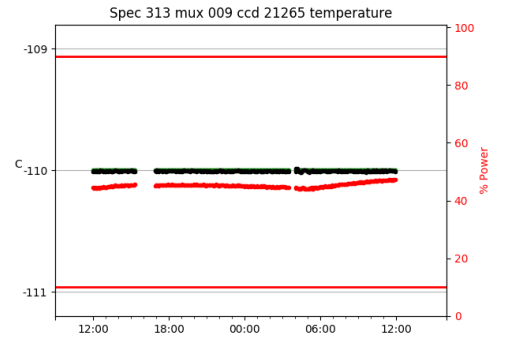

2 Spectrographs

2.1 Legend

For the Spectrograph Cryo plots the Black point are the cryo temperature reading and the Red points are the cryo pressure in Torr on a log scale with the scale on the right hand vertical axis.

For all Spectrograph Temperature plots, the Black points are the ccd temperature reading, the Green points are the ccd set point, and the Red points are the percentage heater power with the scale on the right hand vertical axis. The two straight Red lines are the 5% and 95% power levels for the heater.

2.2 lrs2

lrs2 uptime: 930:42:55 (hh:mm:ss)

2.3 virus

virus uptime: 187:26:10 (hh:mm:ss)

3 Weather

4 Tracker Engineering

5 Virus Enclosures

Virus Enclosure 1

Virus Enclosure 2

6 Server Up Time

Current server run times:

tracker uptime: 14:58:05 (hh:mm:ss)
tcs uptime: 15:01:13 (hh:mm:ss)
pas uptime: 15:01:27 (hh:mm:ss)
pfip uptime: 15:05:27 (hh:mm:ss)
legacy uptime: 15:07:16 (hh:mm:ss)
lrs2 uptime: 931:15:18 (hh:mm:ss)
virus uptime: 188:00:22 (hh:mm:ss)