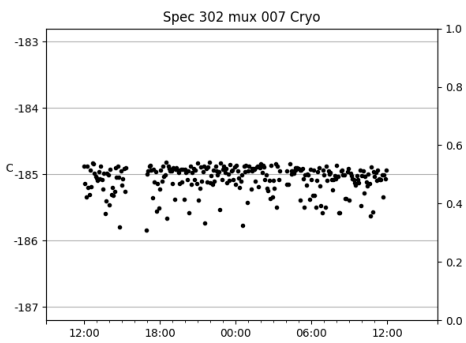

*This report has been automatically generated. Id: status.report.py 13712 2023-09-20 20:12:14Z jrf

1 Trajectories

The trajectory times and probe behaviour are shown. The probe plots show the various probe positions and currents during the trajectory. The Carriage is shown on the top plot while the Arm is shown on the bottom plot. Encoder positions are shown in blue on the left hand vertical axis and the Current is shown in red on the right hand vertical axis. The green line indicates when a guider or wfs is actively guiding. Probe data are plotted from the gonext_time to the cancel_time or stop_time of the trajectory.

2 Spectrographs

2.1 Legend

For the Spectrograph Cryo plots the Black point are the cryo temperature reading and the Red points are the cryo pressure in Torr on a log scale with the scale on the right hand vertical axis.

For all Spectrograph Temperature plots, the Black points are the ccd temperature reading, the Green points are the ccd set point, and the Red points are the percentage heater power with the scale on the right hand vertical axis. The two straight Red lines are the 5% and 95% power levels for the heater.

2.2 lrs2

lrs2 uptime: 930:42:55 (hh:mm:ss)

2.3 virus

virus uptime: 187:26:10 (hh:mm:ss)

3 Weather

4 Tracker Engineering

5 Virus Enclosures

Virus Enclosure 1