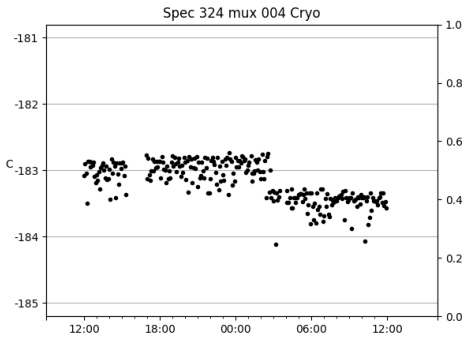

*This report has been automatically generated. Id: status.report.py 13712 2023-09-20 20:12:14Z jrf

1 Trajectories

The trajectory times and probe behaviour are shown. The probe plots show the various probe positions and currents during the trajectory. The Carriage is shown on the top plot while the Arm is shown on the bottom plot. Encoder positions are shown in blue on the left hand vertical axis and the Current is shown in red on the right hand vertical axis. The green line indicates when a guider or wfs is actively guiding. Probe data are plotted from the gonext_time to the cancel_time or stop_time of the trajectory.

2 Spectrographs

2.1 Legend

For the Spectrograph Cryo plots the Black point are the cryo temperature reading and the Red points are the cryo pressure in Torr on a log scale with the scale on the right hand vertical axis.

For all Spectrograph Temperature plots, the Black points are the ccd temperature reading, the Green points are the ccd set point, and the Red points are the percentage heater power with the scale on the right hand vertical axis. The two straight Red lines are the 5% and 95% power levels for the heater.

2.2 lrs2

lrs2 uptime: 930:42:55 (hh:mm:ss)

2.3 virus

virus uptime: 187:26:10 (hh:mm:ss)

3 Weather

4 Tracker Engineering

5 Virus Enclosures

Virus Enclosure 1