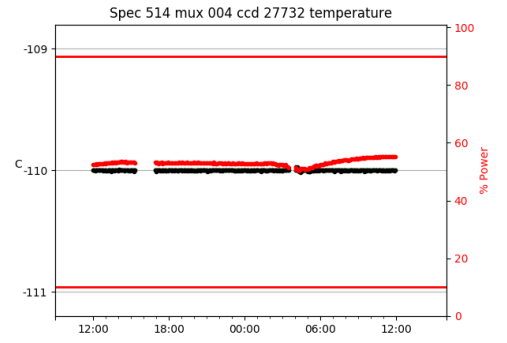

2 Spectrographs

2.1 Legend

For the Spectrograph Cryo plots the Black point are the cryo temperature reading and the Red points are the cryo pressure in Torr on a log scale with the scale on the right hand vertical axis.

For all Spectrograph Temperature plots, the Black points are the ccd temperature reading, the Green points are the ccd set point, and the Red points are the percentage heater power with the scale on the right hand vertical axis. The two straight Red lines are the 5% and 95% power levels for the heater.

2.2 lrs2

lrs2 uptime: 930:42:55 (hh:mm:ss)

2.3 virus

virus uptime: 187:26:10 (hh:mm:ss)

3 Weather

4 Tracker Engineering

5 Virus Enclosures

Virus Enclosure 1

Virus Enclosure 2

6 Server Up Time

Current server run times:

tracker uptime: 14:58:05 (hh:mm:ss)
tcs uptime: 15:01:13 (hh:mm:ss)
pas uptime: 15:01:27 (hh:mm:ss)
pfip uptime: 15:05:27 (hh:mm:ss)
legacy uptime: 15:07:16 (hh:mm:ss)
lrs2 uptime: 931:15:18 (hh:mm:ss)
virus uptime: 188:00:22 (hh:mm:ss)