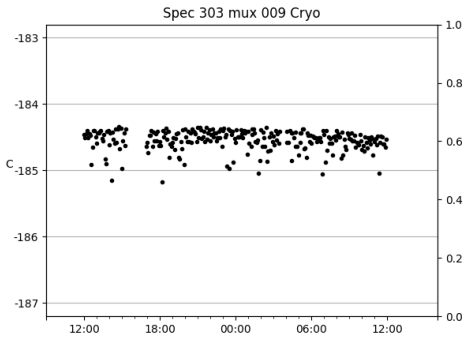

*This report has been automatically generated. Id: status.report.py 13712 2023-09-20 20:12:14Z jrf

1 Trajectories

The trajectory times and probe behaviour are shown. The probe plots show the various probe positions and currents during the trajectory. The Carriage is shown on the top plot while the Arm is shown on the bottom plot. Encoder positions are shown in blue on the left hand vertical axis and the Current is shown in red on the right hand vertical axis. The green line indicates when a guider or wfs is actively guiding. Probe data are plotted from the gonext_time to the cancel_time or stop_time of the trajectory.

2 Spectrographs

2.1 Legend

For the Spectrograph Cryo plots the Black point are the cryo temperature reading and the Red points are the cryo pressure in Torr on a log scale with the scale on the right hand vertical axis.

For all Spectrograph Temperature plots, the Black points are the ccd temperature reading, the Green points are the ccd set point, and the Red points are the percentage heater power with the scale on the right hand vertical axis. The two straight Red lines are the 5% and 95% power levels for the heater.

2.2 lrs2

lrs2 uptime: 930:42:55 (hh:mm:ss)

2.3 virus

virus uptime: 187:26:10 (hh:mm:ss)

3 Weather

4 Tracker Engineering

5 Virus Enclosures

Virus Enclosure 1