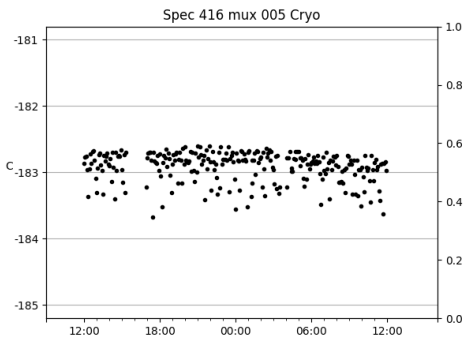

*This report has been automatically generated. Id: status.report.py 13712 2023-09-20 20:12:14Z jrf

1 Trajectories

The trajectory times and probe behaviour are shown. The probe plots show the various probe positions and currents during the trajectory. The Carriage is shown on the top plot while the Arm is shown on the bottom plot. Encoder positions are shown in blue on the left hand vertical axis and the Current is shown in red on the right hand vertical axis. The green line indicates when a guider or wfs is actively guiding. Probe data are plotted from the gonext_time to the cancel_time or stop_time of the trajectory.

2 Spectrographs

2.1 Legend

For the Spectrograph Cryo plots the Black point are the cryo temperature reading and the Red points are the cryo pressure in Torr on a log scale with the scale on the right hand vertical axis.

For all Spectrograph Temperature plots, the Black points are the ccd temperature reading, the Green points are the ccd set point, and the Red points are the percentage heater power with the scale on the right hand vertical axis. The two straight Red lines are the 5% and 95% power levels for the heater.

2.2 lrs2

lrs2 uptime: 930:42:55 (hh:mm:ss)

2.3 virus

virus uptime: 187:26:10 (hh:mm:ss)

3 Weather

4 Tracker Engineering

5 Virus Enclosures

Virus Enclosure 1