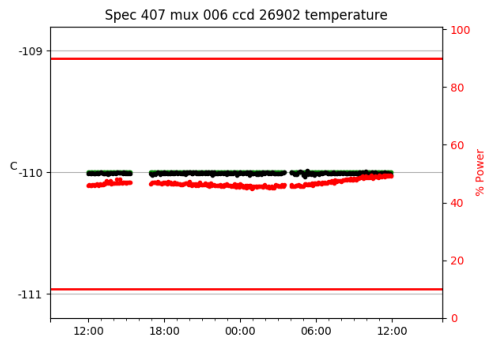

*This report has been automatically generated. Id: status.report.py 13712 2023-09-20 20:12:14Z jrf

1 Trajectories

The trajectory times and probe behaviour are shown. The probe plots show the various probe positions and currents during the trajectory. The Carriage is shown on the top plot while the Arm is shown on the bottom plot. Encoder positions are shown in blue on the left hand vertical axis and the Current is shown in red on the right hand vertical axis. The green line indicates when a guider or wfs is actively guiding. Probe data are plotted from the gonext_time to the cancel_time or stop_time of the trajectory.

2 Spectrographs

2.1 Legend

For the Spectrograph Cryo plots the Black point are the cryo temperature reading and the Red points are the cryo pressure in Torr on a log scale with the scale on the right hand vertical axis.

For all Spectrograph Temperature plots, the Black points are the ccd temperature reading, the Green points are the ccd set point, and the Red points are the percentage heater power with the scale on the right hand vertical axis. The two straight Red lines are the 5% and 95% power levels for the heater.

2.2 lrs2

lrs2 uptime: 930:42:55 (hh:mm:ss)

2.3 virus

virus uptime: 187:26:10 (hh:mm:ss)

3 Weather

4 Tracker Engineering

5 Virus Enclosures

Virus Enclosure 1