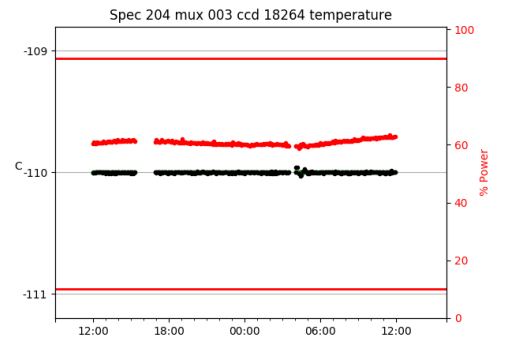

*This report has been automatically generated. Id: status.report.py 13712 2023-09-20 20:12:14Z jrf

1 Trajectories

The trajectory times and probe behaviour are shown. The probe plots show the various probe positions and currents during the trajectory. The Carriage is shown on the top plot while the Arm is shown on the bottom plot. Encoder positions are shown in blue on the left hand vertical axis and the Current is shown in red on the right hand vertical axis. The green line indicates when a guider or wfs is actively guiding. Probe data are plotted from the gonext_time to the cancel_time or stop_time of the trajectory.

2 Spectrographs

2.1 Legend

For the Spectrograph Cryo plots the Black point are the cryo temperature reading and the Red points are the cryo pressure in Torr on a log scale with the scale on the right hand vertical axis.

For all Spectrograph Temperature plots, the Black points are the ccd temperature reading, the Green points are the ccd set point, and the Red points are the percentage heater power with the scale on the right hand vertical axis. The two straight Red lines are the 5% and 95% power levels for the heater.

2.2 lrs2

lrs2 uptime: 930:42:55 (hh:mm:ss)

2.3 virus

virus uptime: 187:26:10 (hh:mm:ss)

3 Weather

4 Tracker Engineering

5 Virus Enclosures

Virus Enclosure 1