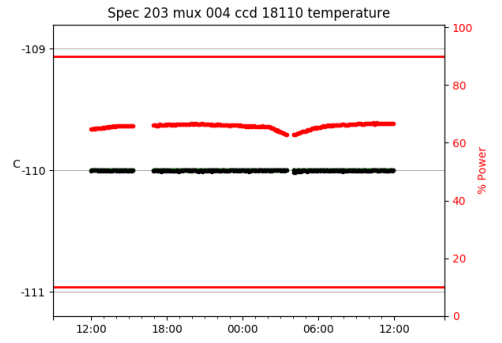

*This report has been automatically generated. Id: status.report.py 13712 2023-09-20 20:12:14Z jrf

1 Trajectories

The trajectory times and probe behaviour are shown. The probe plots show the various probe positions and currents during the trajectory. The Carriage is shown on the top plot while the Arm is shown on the bottom plot. Encoder positions are shown in blue on the left hand vertical axis and the Current is shown in red on the right hand vertical axis. The green line indicates when a guider or wfs is actively guiding. Probe data are plotted from the gonext_time to the cancel_time or stop_time of the trajectory.

2 Spectrographs

2.1 Legend

For the Spectrograph Cryo plots the Black point are the cryo temperature reading and the Red points are the cryo pressure in Torr on a log scale with the scale on the right hand vertical axis.

For all Spectrograph Temperature plots, the Black points are the ccd temperature reading, the Green points are the ccd set point, and the Red points are the percentage heater power with the scale on the right hand vertical axis. The two straight Red lines are the 5% and 95% power levels for the heater.

2.2 lrs2

lrs2 uptime: 930:42:55 (hh:mm:ss)

2.3 virus

virus uptime: 187:26:10 (hh:mm:ss)

3 Weather

4 Tracker Engineering

5 Virus Enclosures

Virus Enclosure 1