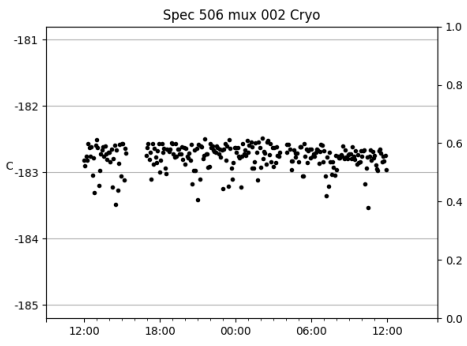

*This report has been automatically generated. Id: status.report.py 13712 2023-09-20 20:12:14Z jrf

1 Trajectories

The trajectory times and probe behaviour are shown. The probe plots show the various probe positions and currents during the trajectory. The Carriage is shown on the top plot while the Arm is shown on the bottom plot. Encoder positions are shown in blue on the left hand vertical axis and the Current is shown in red on the right hand vertical axis. The green line indicates when a guider or wfs is actively guiding. Probe data are plotted from the gonext_time to the cancel_time or stop_time of the trajectory.

2 Spectrographs

2.1 Legend

For the Spectrograph Cryo plots the Black point are the cryo temperature reading and the Red points are the cryo pressure in Torr on a log scale with the scale on the right hand vertical axis.

For all Spectrograph Temperature plots, the Black points are the ccd temperature reading, the Green points are the ccd set point, and the Red points are the percentage heater power with the scale on the right hand vertical axis. The two straight Red lines are the 5% and 95% power levels for the heater.

2.2 lrs2

lrs2 uptime: 930:42:55 (hh:mm:ss)

2.3 virus

virus uptime: 187:26:10 (hh:mm:ss)

3 Weather

4 Tracker Engineering

5 Virus Enclosures

Virus Enclosure 1