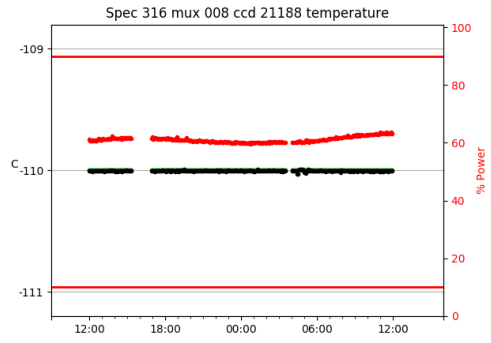

*This report has been automatically generated. Id: status.report.py 13712 2023-09-20 20:12:14Z jrf

1 Trajectories

The trajectory times and probe behaviour are shown. The probe plots show the various probe positions and currents during the trajectory. The Carriage is shown on the top plot while the Arm is shown on the bottom plot. Encoder positions are shown in blue on the left hand vertical axis and the Current is shown in red on the right hand vertical axis. The green line indicates when a guider or wfs is actively guiding. Probe data are plotted from the gonext_time to the cancel_time or stop_time of the trajectory.

2 Spectrographs

2.1 Legend

For the Spectrograph Cryo plots the Black point are the cryo temperature reading and the Red points are the cryo pressure in Torr on a log scale with the scale on the right hand vertical axis.

For all Spectrograph Temperature plots, the Black points are the ccd temperature reading, the Green points are the ccd set point, and the Red points are the percentage heater power with the scale on the right hand vertical axis. The two straight Red lines are the 5% and 95% power levels for the heater.

2.2 lrs2

lrs2 uptime: 930:42:55 (hh:mm:ss)

2.3 virus

virus uptime: 187:26:10 (hh:mm:ss)

3 Weather

4 Tracker Engineering

5 Virus Enclosures

Virus Enclosure 1