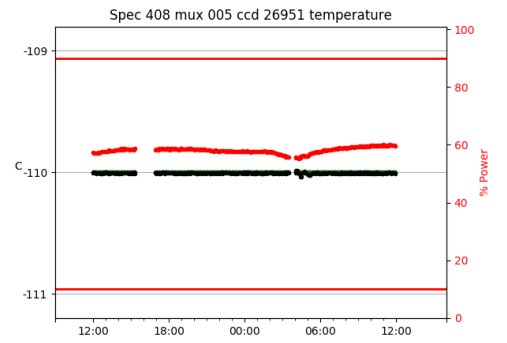

2 Spectrographs

2.1 Legend

For the Spectrograph Cryo plots the Black point are the cryo temperature reading and the Red points are the cryo pressure in Torr on a log scale with the scale on the right hand vertical axis.

For all Spectrograph Temperature plots, the Black points are the ccd temperature reading, the Green points are the ccd set point, and the Red points are the percentage heater power with the scale on the right hand vertical axis. The two straight Red lines are the 5% and 95% power levels for the heater.

2.2 lrs2

lrs2 uptime: 930:42:55 (hh:mm:ss)

2.3 virus

virus uptime: 187:26:10 (hh:mm:ss)

3 Weather

4 Tracker Engineering

5 Virus Enclosures

Virus Enclosure 1

Virus Enclosure 2

6 Server Up Time

Current server run times:

tracker uptime: 14:58:05 (hh:mm:ss)
tcs uptime: 15:01:13 (hh:mm:ss)
pas uptime: 15:01:27 (hh:mm:ss)
pfip uptime: 15:05:27 (hh:mm:ss)
legacy uptime: 15:07:16 (hh:mm:ss)
lrs2 uptime: 931:15:18 (hh:mm:ss)
virus uptime: 188:00:22 (hh:mm:ss)