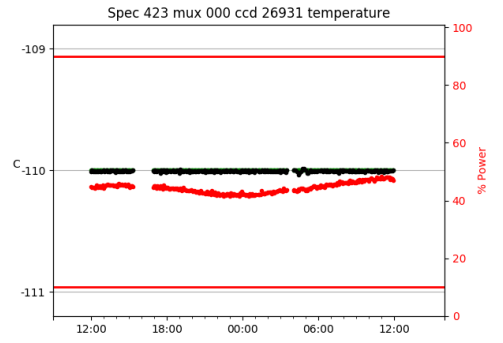

2 Spectrographs

2.1 Legend

For the Spectrograph Cryo plots the Black point are the cryo temperature reading and the Red points are the cryo pressure in Torr on a log scale with the scale on the right hand vertical axis.

For all Spectrograph Temperature plots, the Black points are the ccd temperature reading, the Green points are the ccd set point, and the Red points are the percentage heater power with the scale on the right hand vertical axis. The two straight Red lines are the 5% and 95% power levels for the heater.

2.2 lrs2

lrs2 uptime: 930:42:55 (hh:mm:ss)

2.3 virus

virus uptime: 187:26:10 (hh:mm:ss)

3 Weather

4 Tracker Engineering

5 Virus Enclosures

Virus Enclosure 1